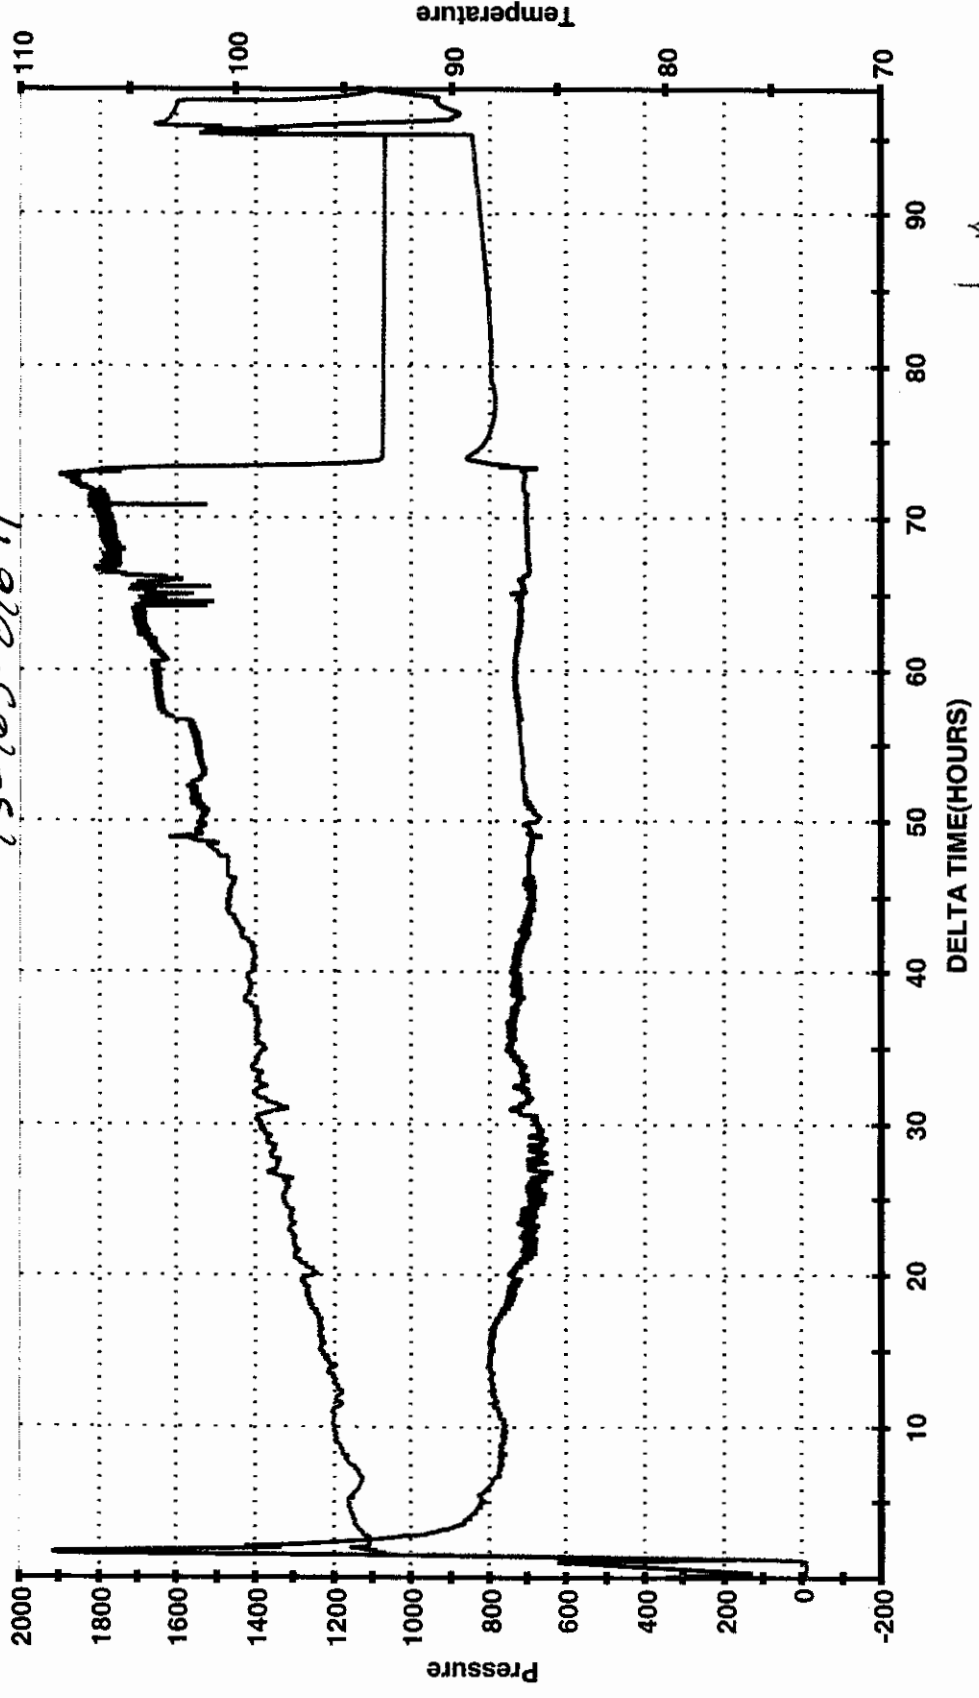

PRESSURE AND TEMPERATURE VS DELTA TIME

14-9-19W

Company: Elysium LLC
Location: Boisvert #5
Date: 7/8/04
Serial# 5369
Max. Pressure: 1903.892 Max. Temperature: 108.533

15-163-01641

92 hrs / 383 day total

— Pressure (PSIG) — Int Temperature (F)

PRESSURE AND TEM

Company: Elysium LLC
Location: Boisvert #5
Date: 7/8/04
Serial# 5369

Max. Pressure: 1903.892 Max. Temperature: 108.533