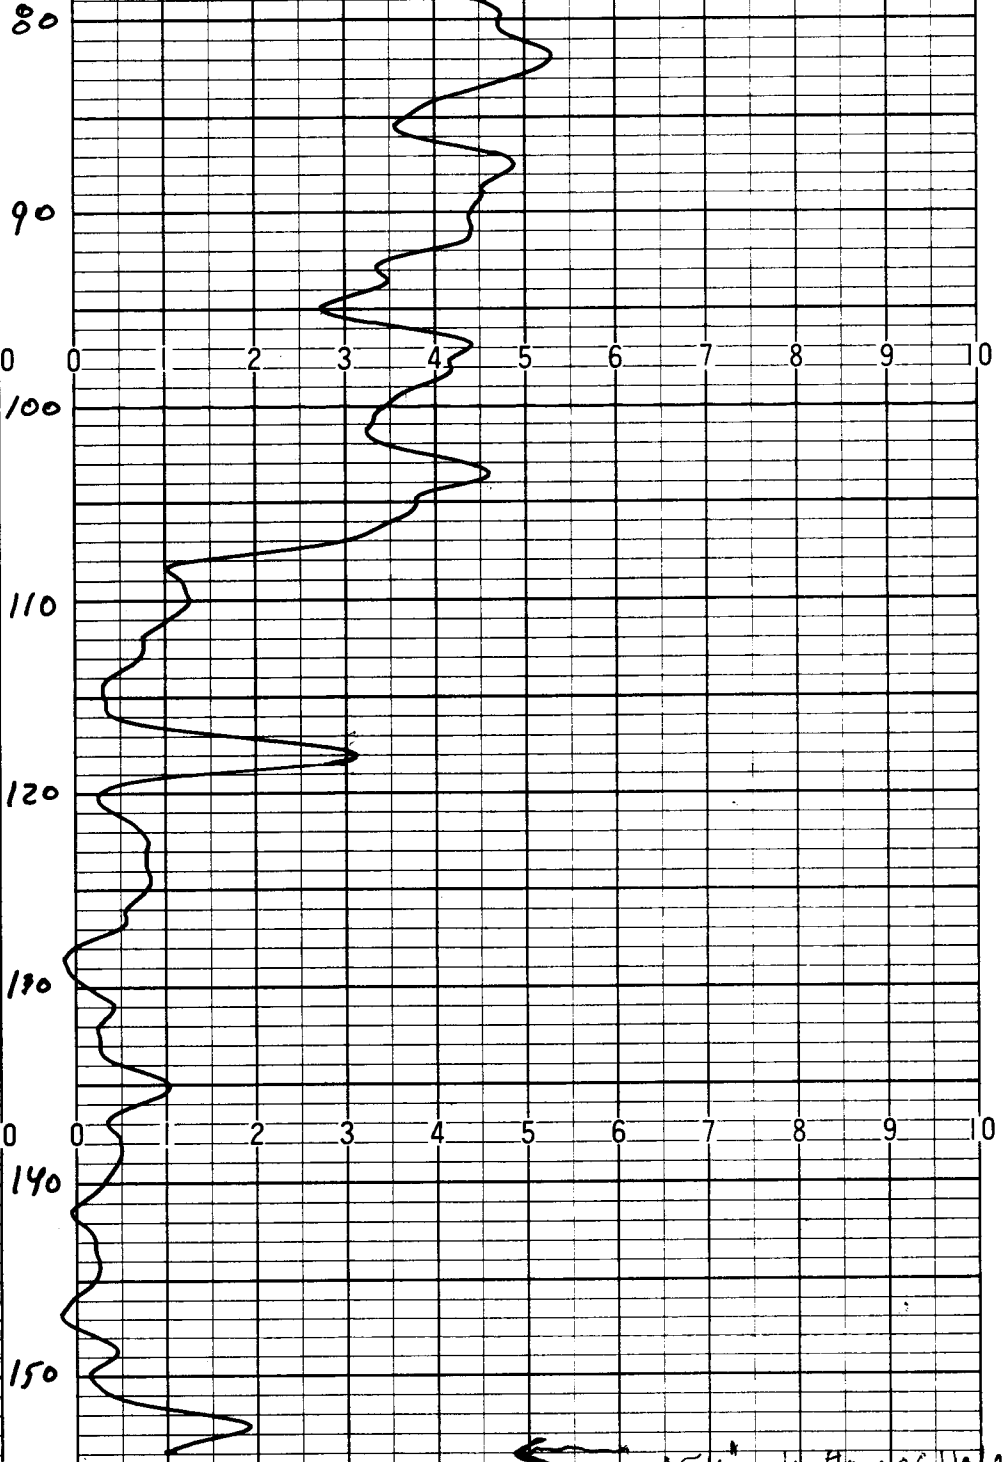

0 2 3 4 5 6 7 8 9 10

Gamma log of Test
Hole at USGS Warehouse near
Haskell. 7-13-84

Log run to test repaired Gamma probe
land surf. Elev $\pm 90'$

Haskell

0 2 3 4 5 6 7 8 9 10

0' 5' 10' 15' 20'

154

~~0~~ cps/dv
 100
 200
 300
 400
 500
 2.5 sec
 50 cps/dv
 0.5 sec
 10' / min

← 154' bottom of hole

80 100 120 140 160 180 200 220
 40 cps
 60 V/min
 2.5 sec
 20 cps/dv
 0.5 sec
 10' / min
 240
 cps

0 1 2 3 4 5 6 7 8 9 10

0 1 2 3 4 5 6 7 8 9 10