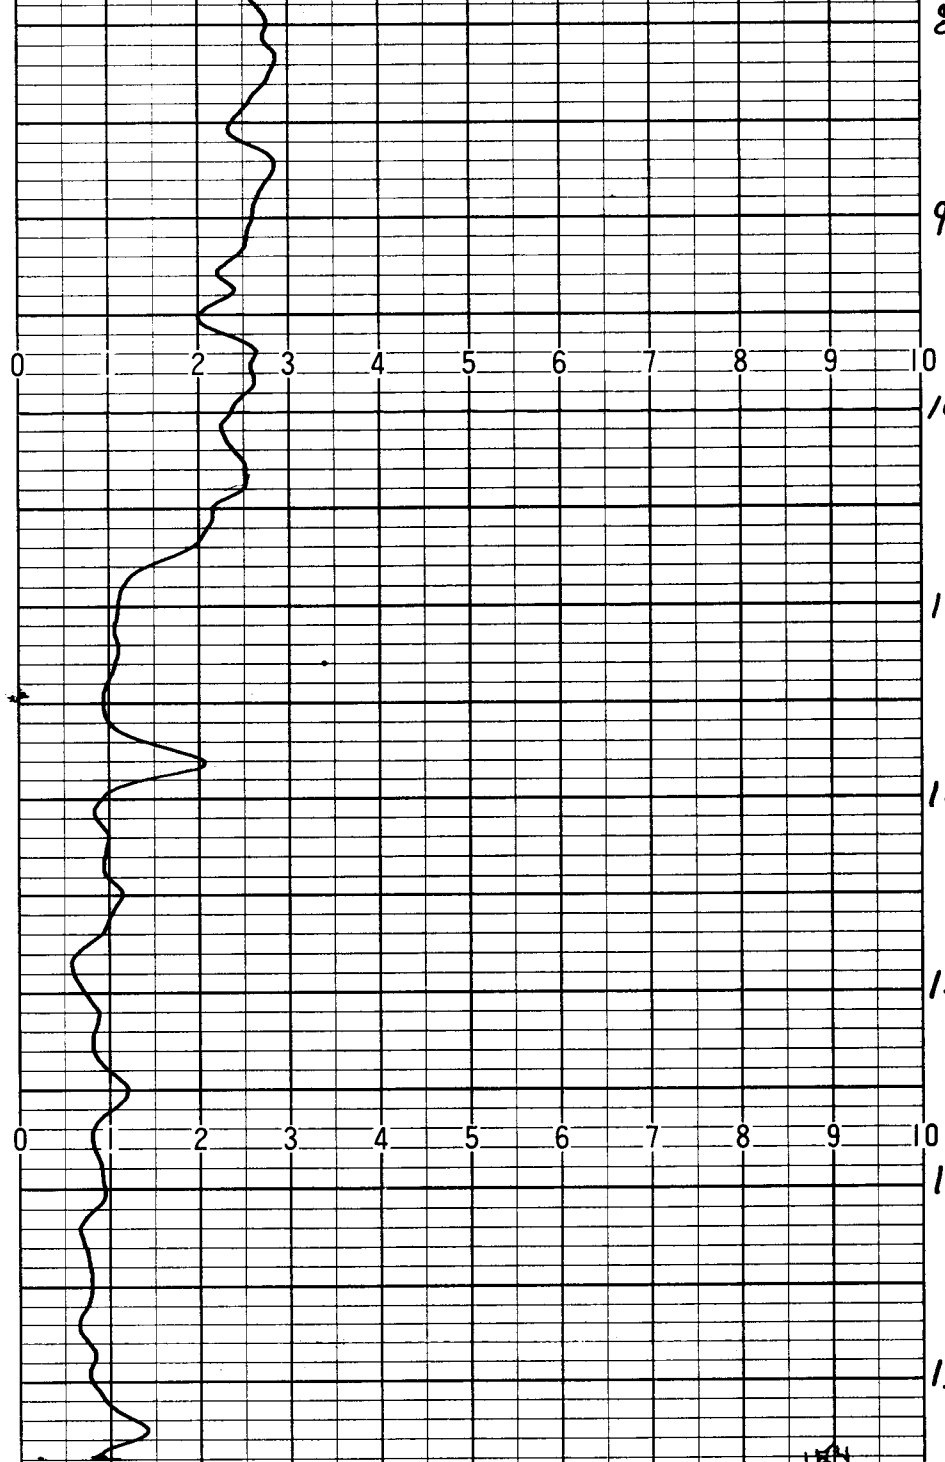

0 2 3 4 5 6 7 8 9 10

Gamma log of Test
Hole at USGS Warehouse near
Haskell. 7-13-84

Log run to test repaired Gamma probe
land surf. Elev $\pm 90'$

Haskell

0 2 3 4 5 6 7 8 9 10

0' 5' 10' 15' 20'

154

~~0~~ cps/dv
 100
 200
 300
 400
 500
 2.5 sec
 50 cps/dv
 0.5 sec
 10' / min

← 154' bottom of hole

80 100 120 140 160 180 200 220
 40 cps
 60 V/min
 2.5 sec
 20 cps/dv
 0.5 sec
 10' / min
 240
 cps

0 1 2 3 4 5 6 7 8 9 10

0 1 2 3 4 5 6 7 8 9 10