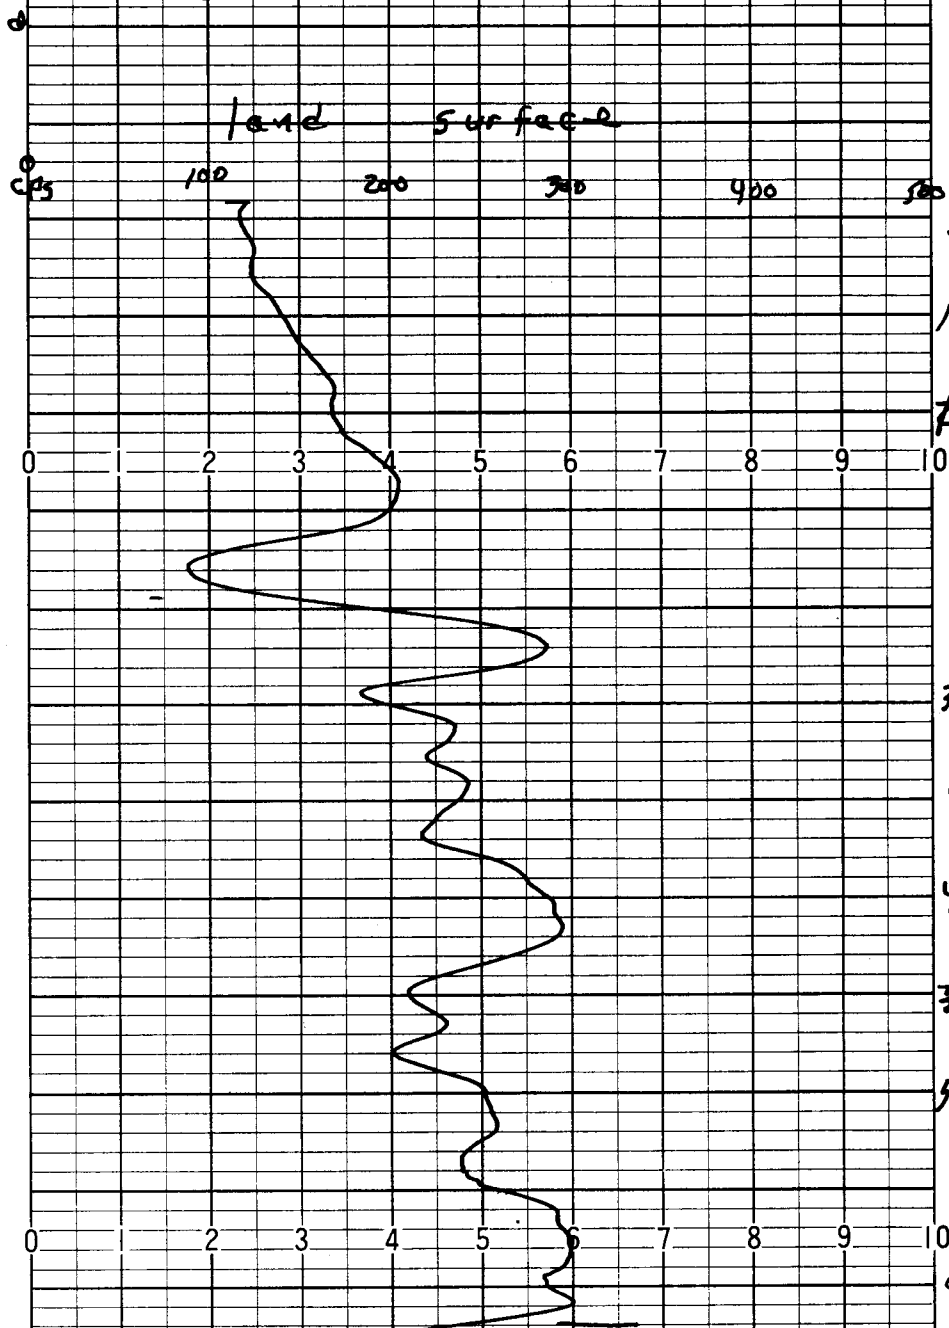

0 2 3 4 5 6 7 8 9 10

Gamma log of Test
Hole at USGS Warehouse near
Haskell. 7-13-84

Log run to test repaired Gamma probe
land surf. Elev $\pm 90'$

Haskell

0 2 3 4 5 6 7 8 9 10

0' 5' 10' 15' 20'

154

~~0~~ cps/dv
 100
 200
 300
 400
 500
 2.5 sec
 50 cps/dv
 0.5 sec
 10' / min

← 154' bottom of hole

80 100 120 140 160 180 200 220
 40 cps
 60 V/min
 2.5 sec
 20 cps/dv
 0.5 sec
 10' / min
 240
 cps

0 1 2 3 4 5 6 7 8 9 10

0 1 2 3 4 5 6 7 8 9 10