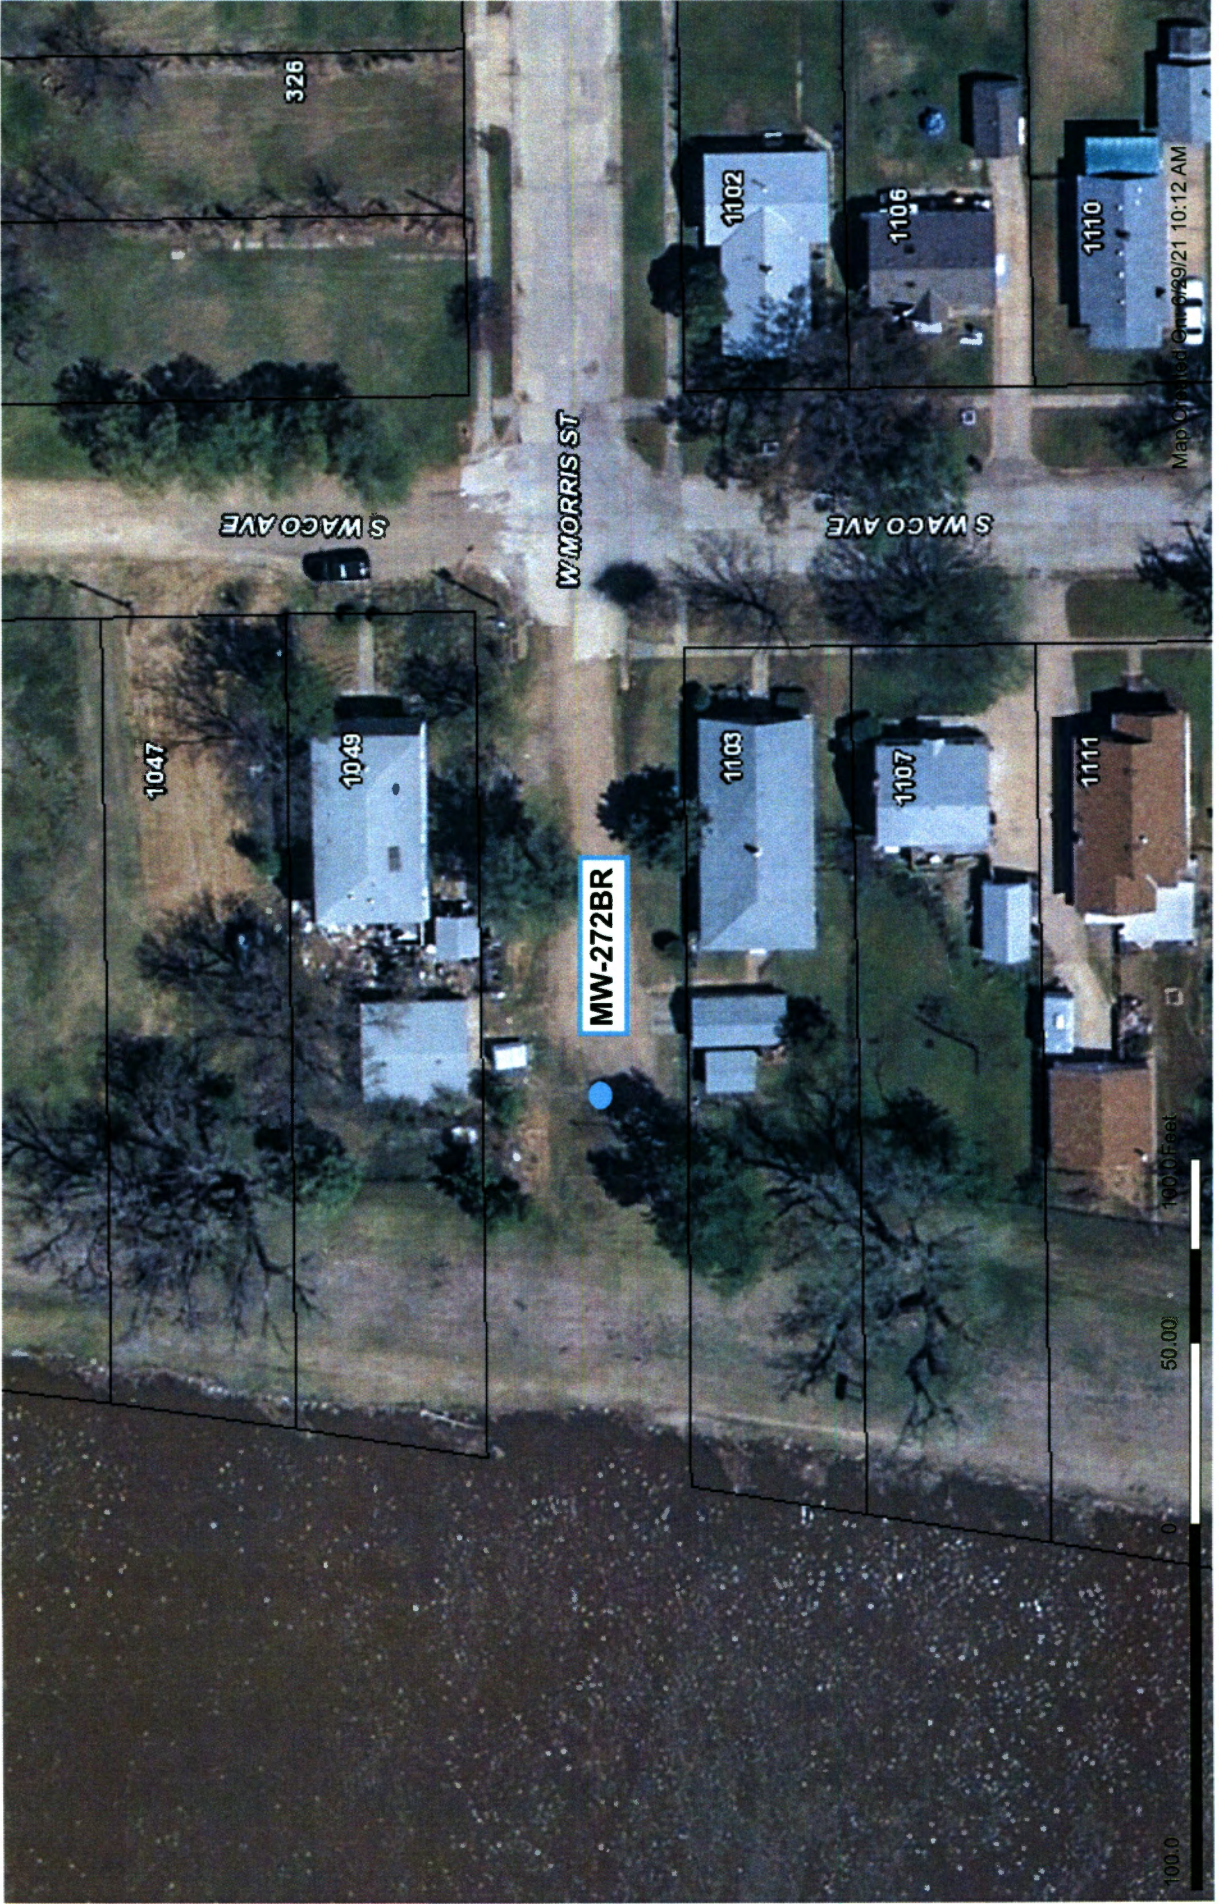

Gilbert & Mosley: Proposed MW-272 Location

Map Created On: 09/21 10:12 AM

This information is not an official record, and cannot be used as such. The user should rely only upon official records available from the custodian of records in the appropriate City and/or County department. Some data provided here and used for the preparation of these maps has been obtained from public records not created or maintained by the City of Wichita.

1: 600