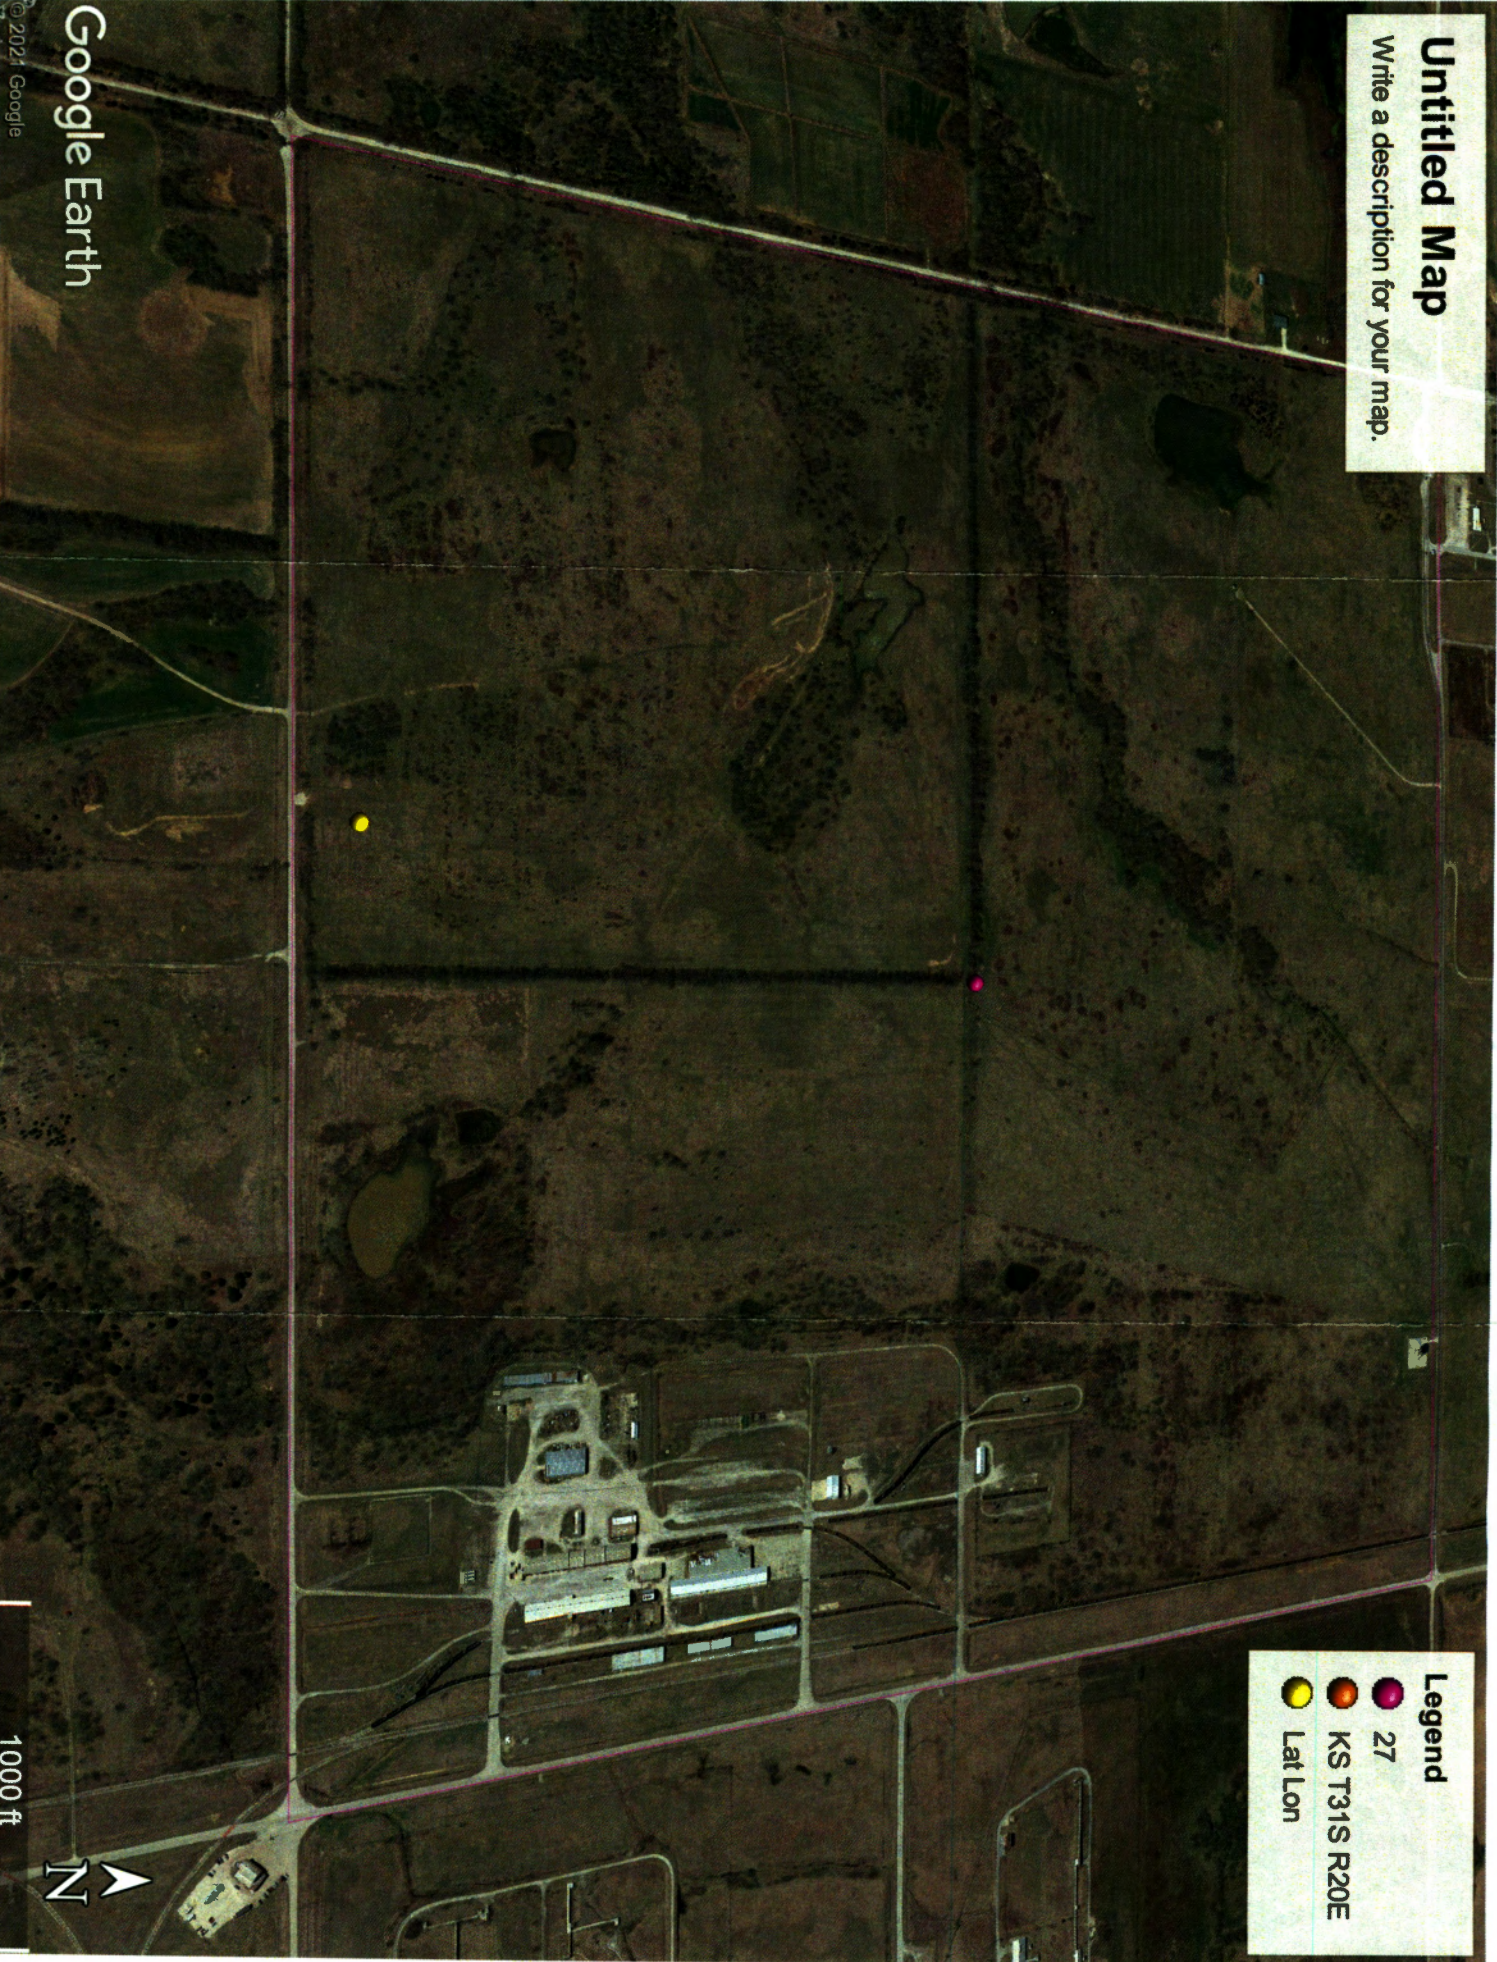

Untitled Map

Write a description for your map.

Legend

- 27
- KS T31S R20E
- Lat Lon

Google Earth

1000 ft

© 2021 Google