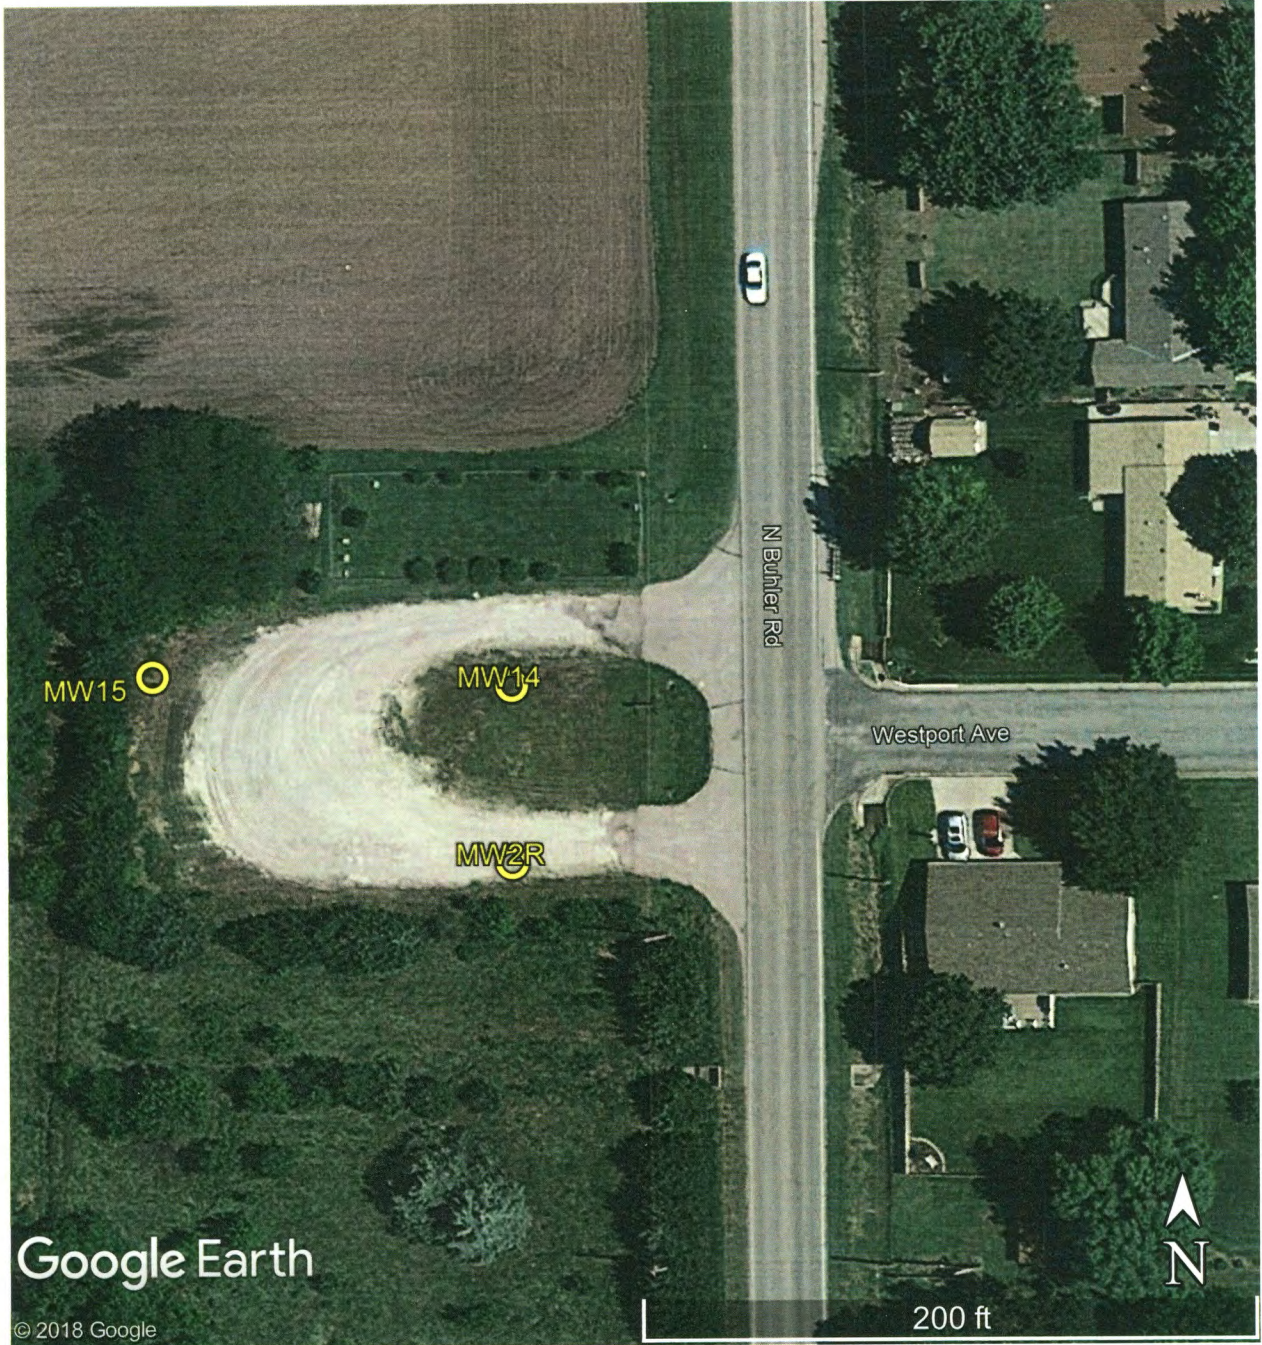

Rend

NE NE SE NE

17-22-4w

Mid Kansas Coop – Buhler Bulk Fuel
 KDHE #A2 078 40040
 Westport Avenue & Buhler Road, Buhler

GPS Coordinates:

MW2R: 38.14085, -97.77625
 MW14: 38.14101, -97.77625
 MW15: 38.14102, -97.77666