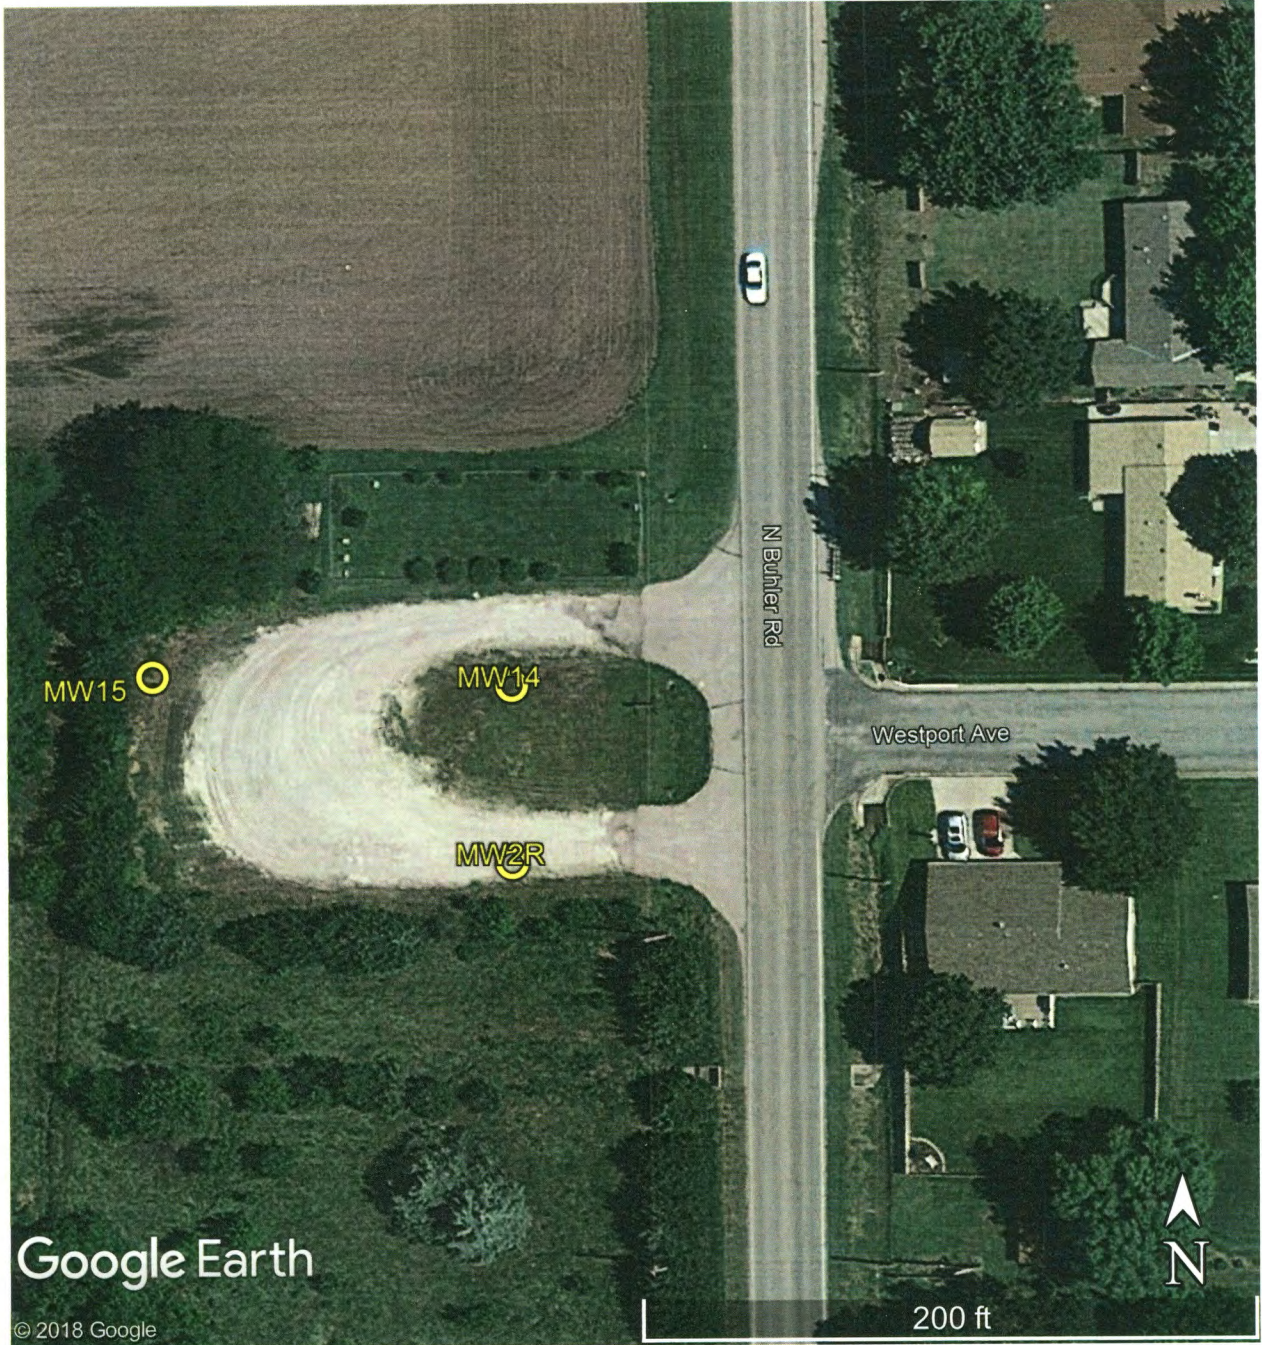

Rend

NE NE SE NE

17-22-4w

Mid Kansas Coop – Buhler Bulk Fuel  
 KDHE #A2 078 40040  
 Westport Avenue & Buhler Road, Buhler

GPS Coordinates:

MW2R: 38.14085, -97.77625  
 MW14: 38.14101, -97.77625  
 MW15: 38.14102, -97.77666