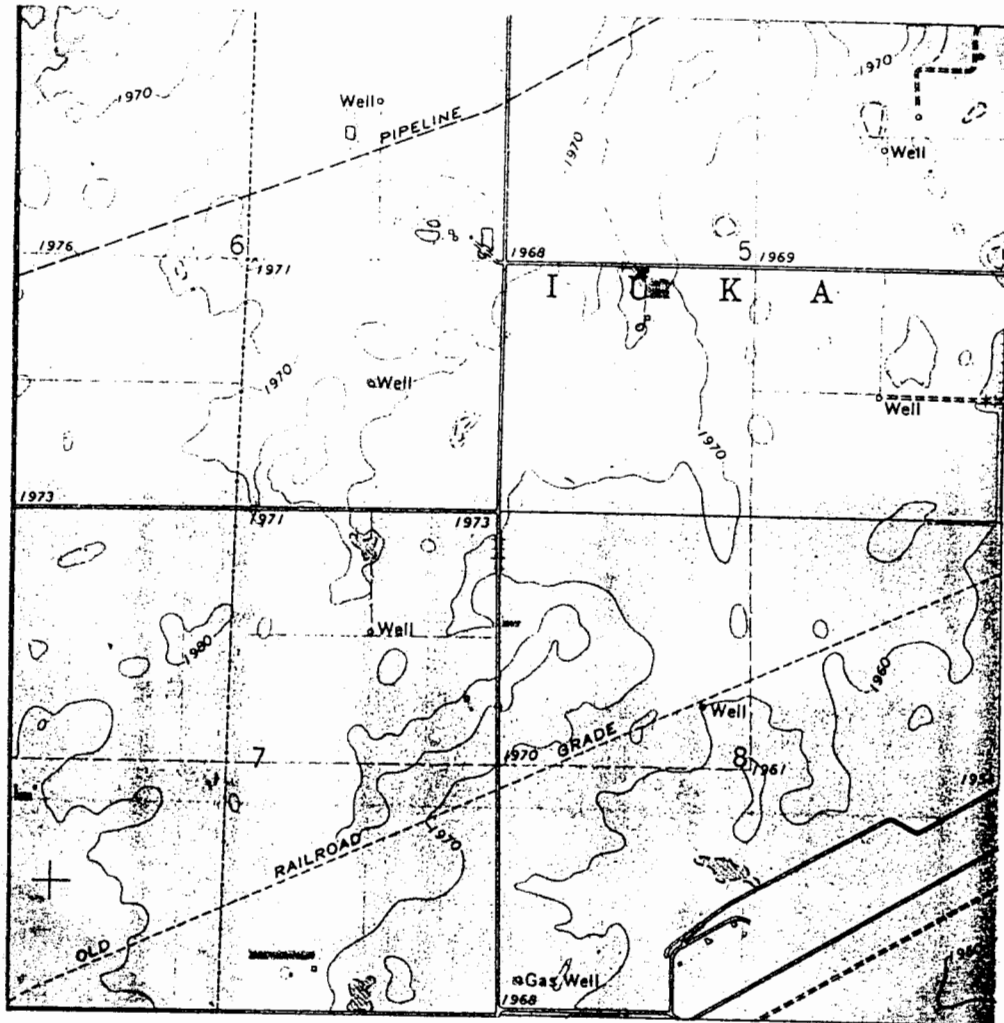

SITE NUMBER : 37 (KP12)
SITE LOCATION : NW NE SW
LEGAL LOCATION: 5-27-13W
COUNTY : PRATT

LANDOWNER: JERRY MOTT
ADDRESS : RT. 1
IUKA, KS 67066
PHONE NO.: (316)-546-2576

WELL LOCATION ✕

COATS NE QUADRANGLE
KANSAS-PRATT CO.
7.5 MINUTE SERIES (TOPOGRAPHI

517 R. 14 W. 518 47'30" R. 13 W. 519 | 1 920 000 FEET 521 9