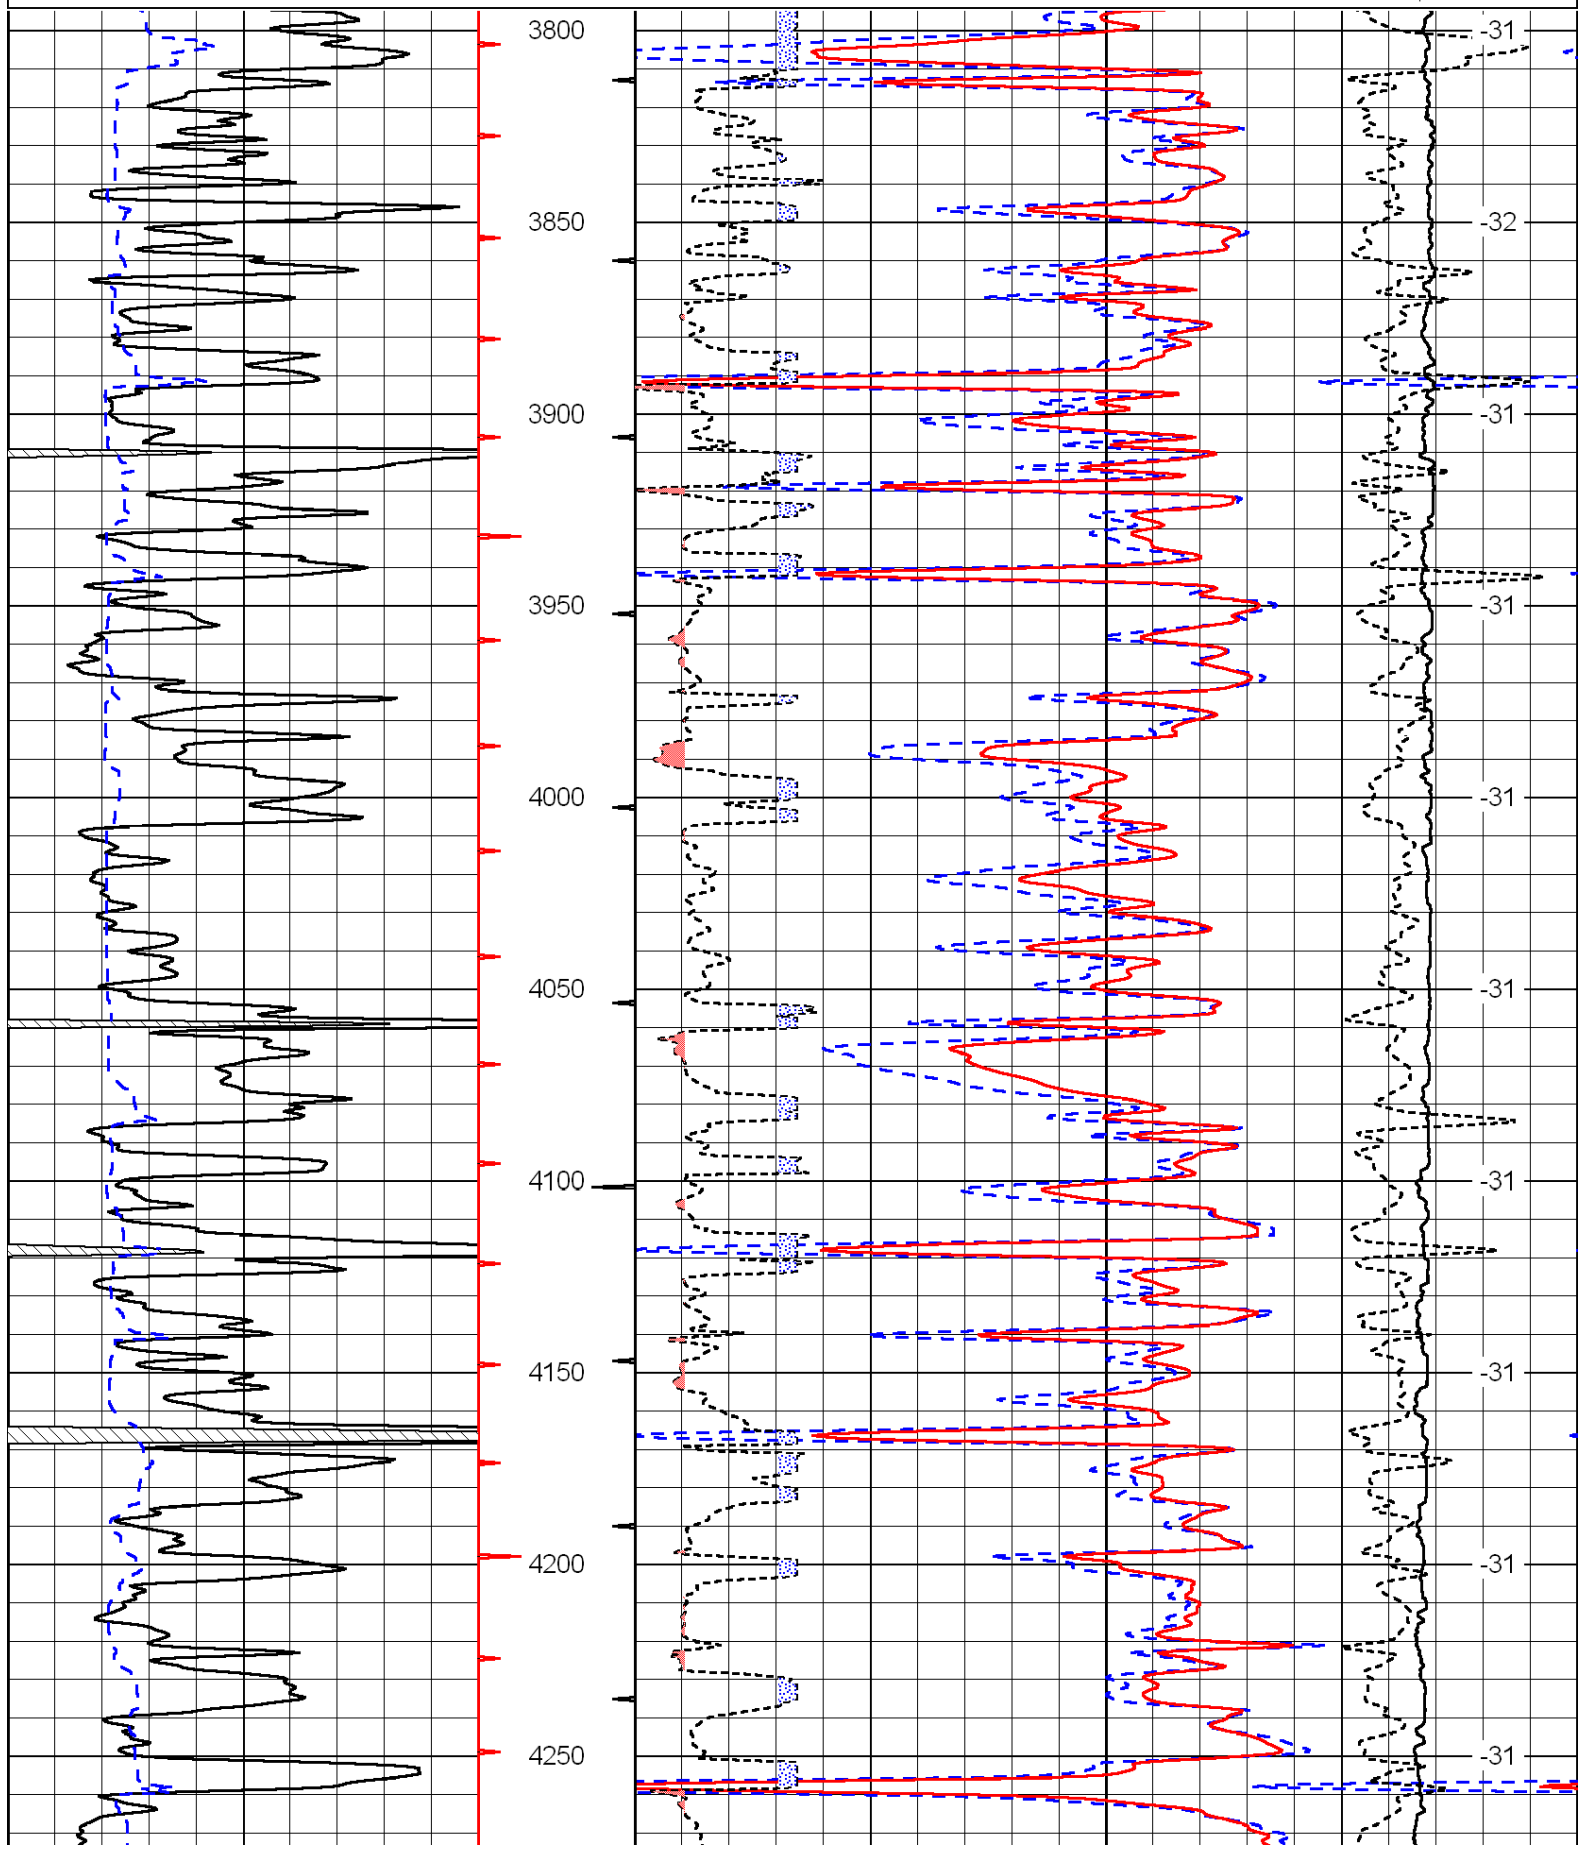

| | | |
|---|----------------|-----|
| 0 | Gamma Ray | 150 |
| 6 | Caliper (GAPI) | 16 |

| | | | |
|------------|---------------------|-------|-------|
| 30 | Compensated Density | | -10 |
| 2 | Bulk Density | | 3 |
| 15000 | Line Tension | | 0 |
| 2.625 | DGA | 3.425 | -0.25 |
| Correction | | | 0.25 |
| LSPD | | | |

Database File: c:\warrior\data\norstar_tschertz #2-32\norhd.db
 Dataset Pathname: DIL\norstck
 Presentation Format: cndlspec
 Dataset Creation: Wed Mar 07 08:44:10 2012
 Charted by: Depth in Feet scaled 1:240