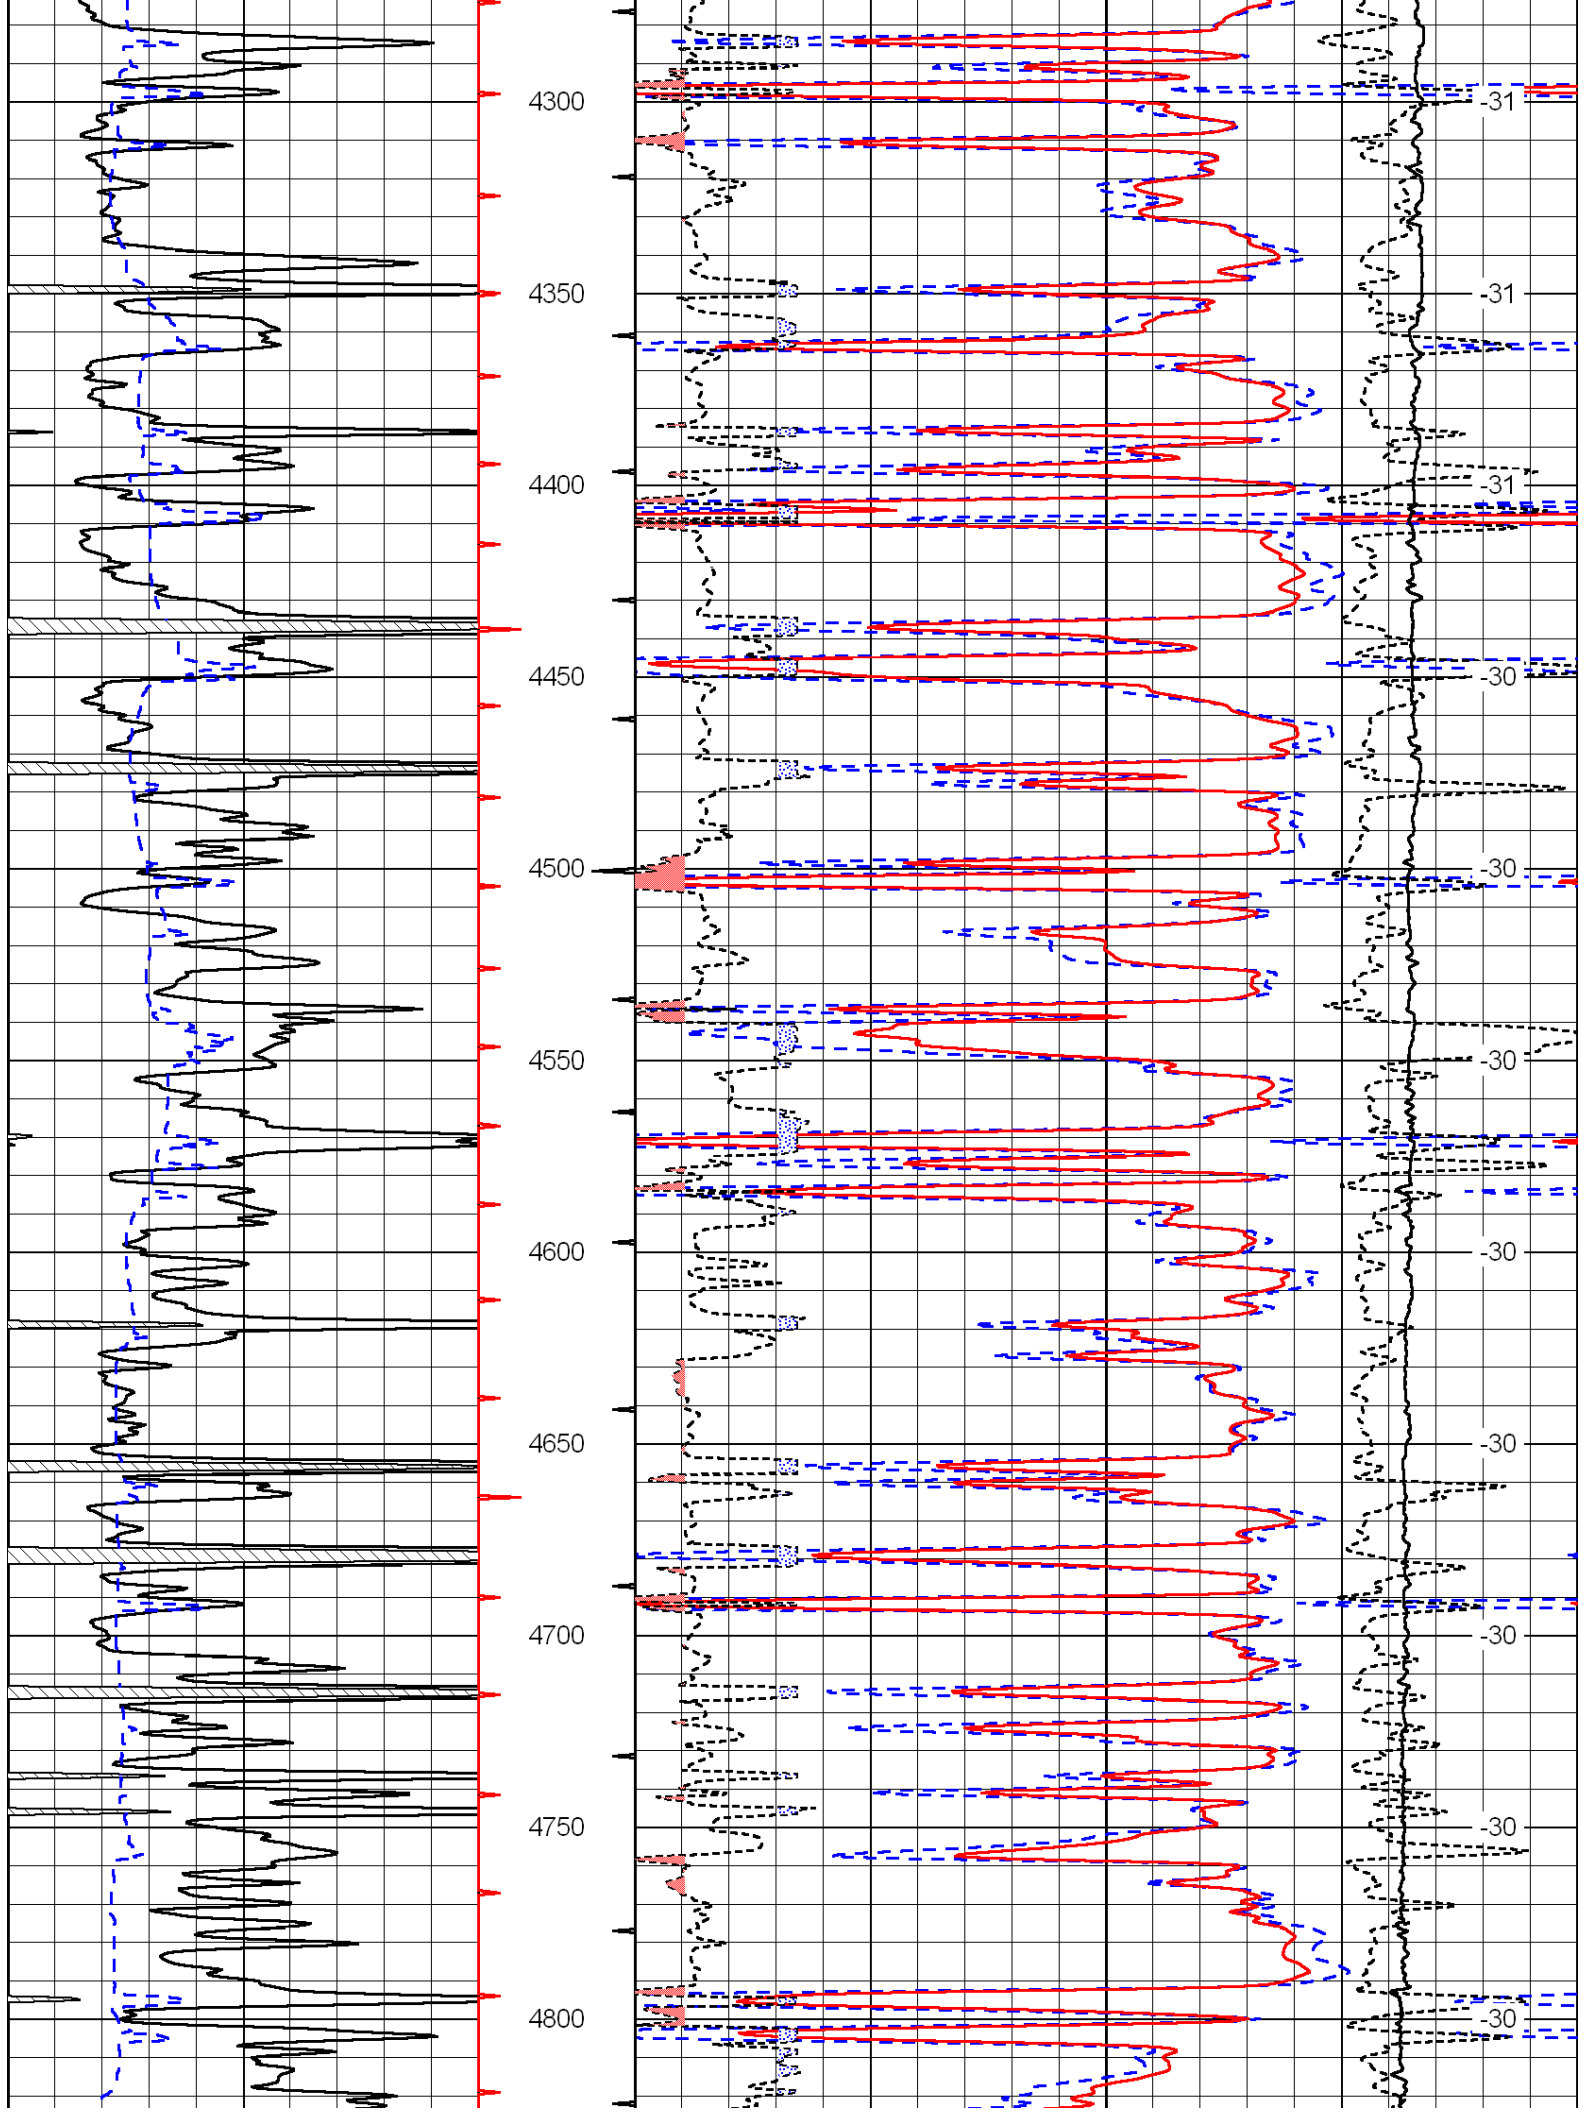

| | | |
|---|----------------|-----|
| 0 | Gamma Ray | 150 |
| 6 | Caliper (GAPI) | 16 |

| | | | |
|------------|---------------------|-------|-------|
| 30 | Compensated Density | | -10 |
| 2 | Bulk Density | | 3 |
| 15000 | Line Tension | | 0 |
| 2.625 | DGA | 3.425 | -0.25 |
| Correction | | | 0.25 |
| LSPD | | | |

Database File: c:\warrior\data\norstar_tschertz #2-32\norhd.db
 Dataset Pathname: DIL\norstck
 Presentation Format: cndlspec
 Dataset Creation: Wed Mar 07 08:44:10 2012
 Charted by: Depth in Feet scaled 1:240