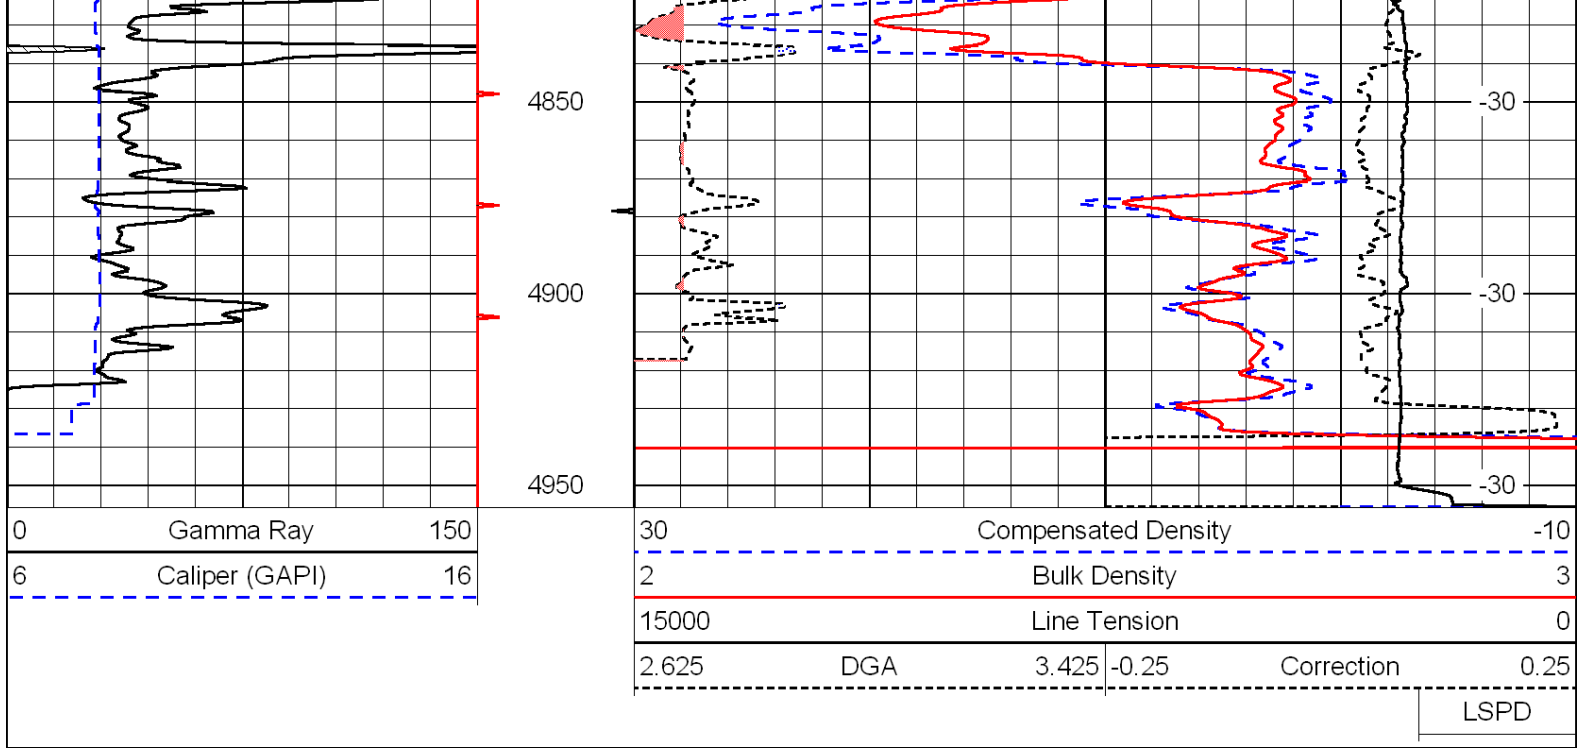

| | | |
|---|----------------|-----|
| 0 | Gamma Ray | 150 |
| 6 | Caliper (GAPI) | 16 |

| | | | |
|------------|---------------------|-------|-------|
| 30 | Compensated Density | | -10 |
| 2 | Bulk Density | | 3 |
| 15000 | Line Tension | | 0 |
| 2.625 | DGA | 3.425 | -0.25 |
| Correction | | | 0.25 |
| LSPD | | | |

Database File: c:\warrior\data\norstar_tschertz #2-32\norhd.db
 Dataset Pathname: DIL\norstck
 Presentation Format: cndlspec
 Dataset Creation: Wed Mar 07 08:44:10 2012
 Charted by: Depth in Feet scaled 1:240