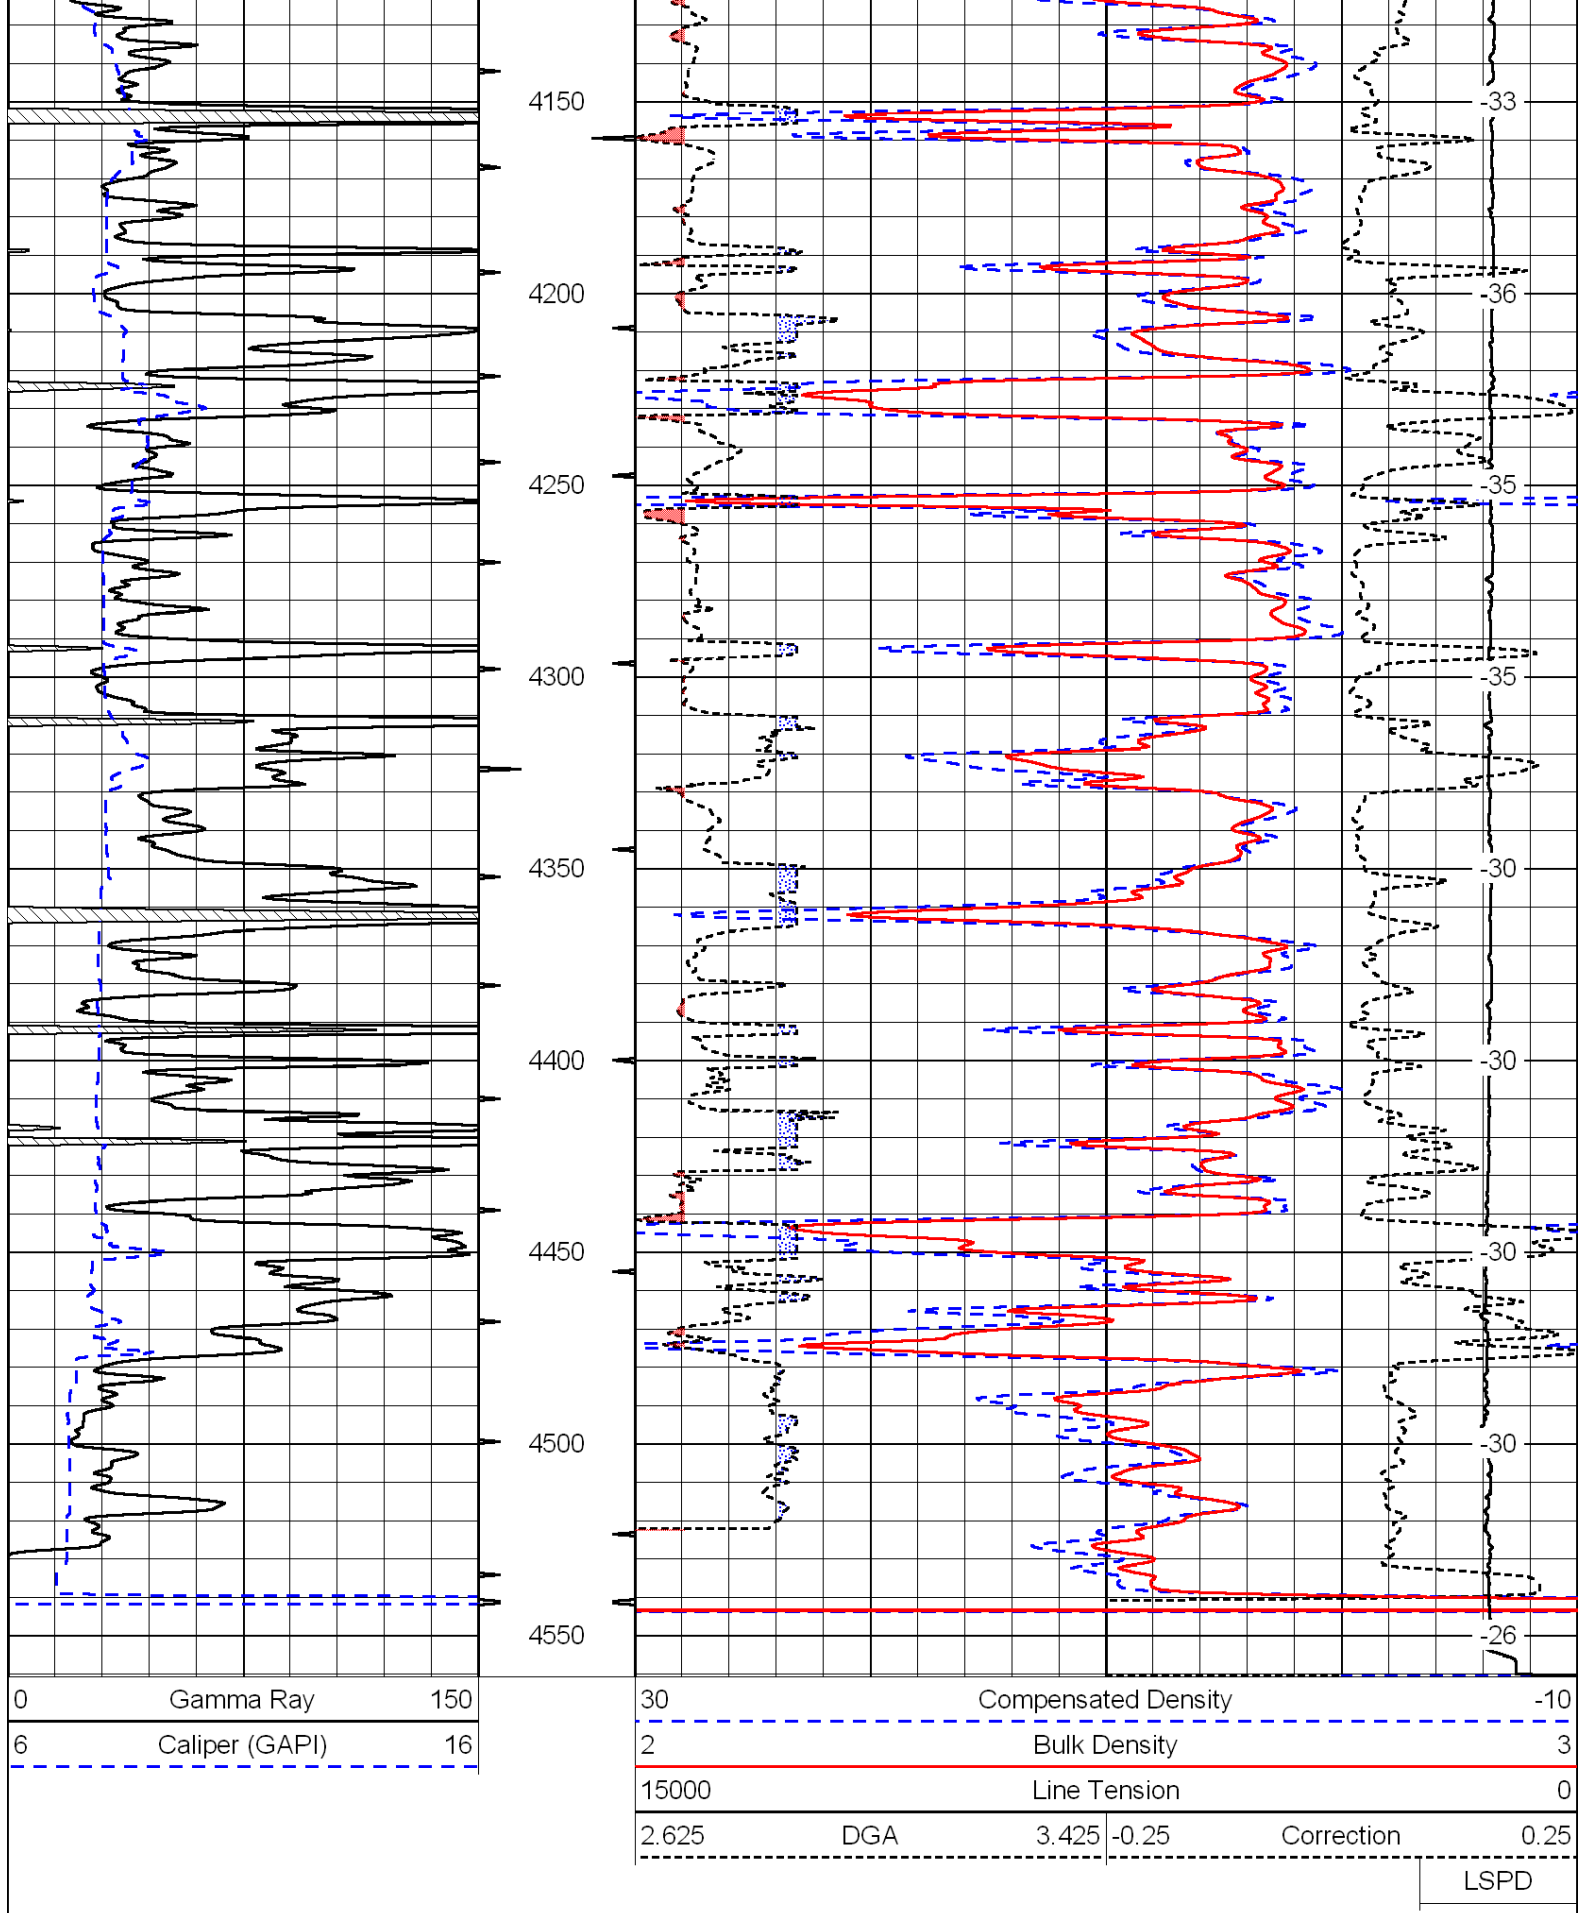

0	Gamma Ray	150
6	Caliper (GAPI)	16

30	Compensated Density		-10
2	Bulk Density		3
15000	Line Tension		0
2.625	DGA	3.425	-0.25
			Correction
			LSPD

Database File: c:\warrior\data\amwar_miner c no. 5-13\amwarrhd.db
 Dataset Pathname: dil/awstck
 Presentation Format: cndlspec
 Dataset Creation: Mon Aug 23 08:41:24 2010

0	Gamma Ray	150
6	Caliper (GAPI)	16

30	Compensated Neutron (Limestone)			-10	
30	Compensated Density (2.71 ma)			-10	
2.625	DGA	3.425	-0.25	Correction	0.25
15000	Line Tension			0	

LSPD

LSPD