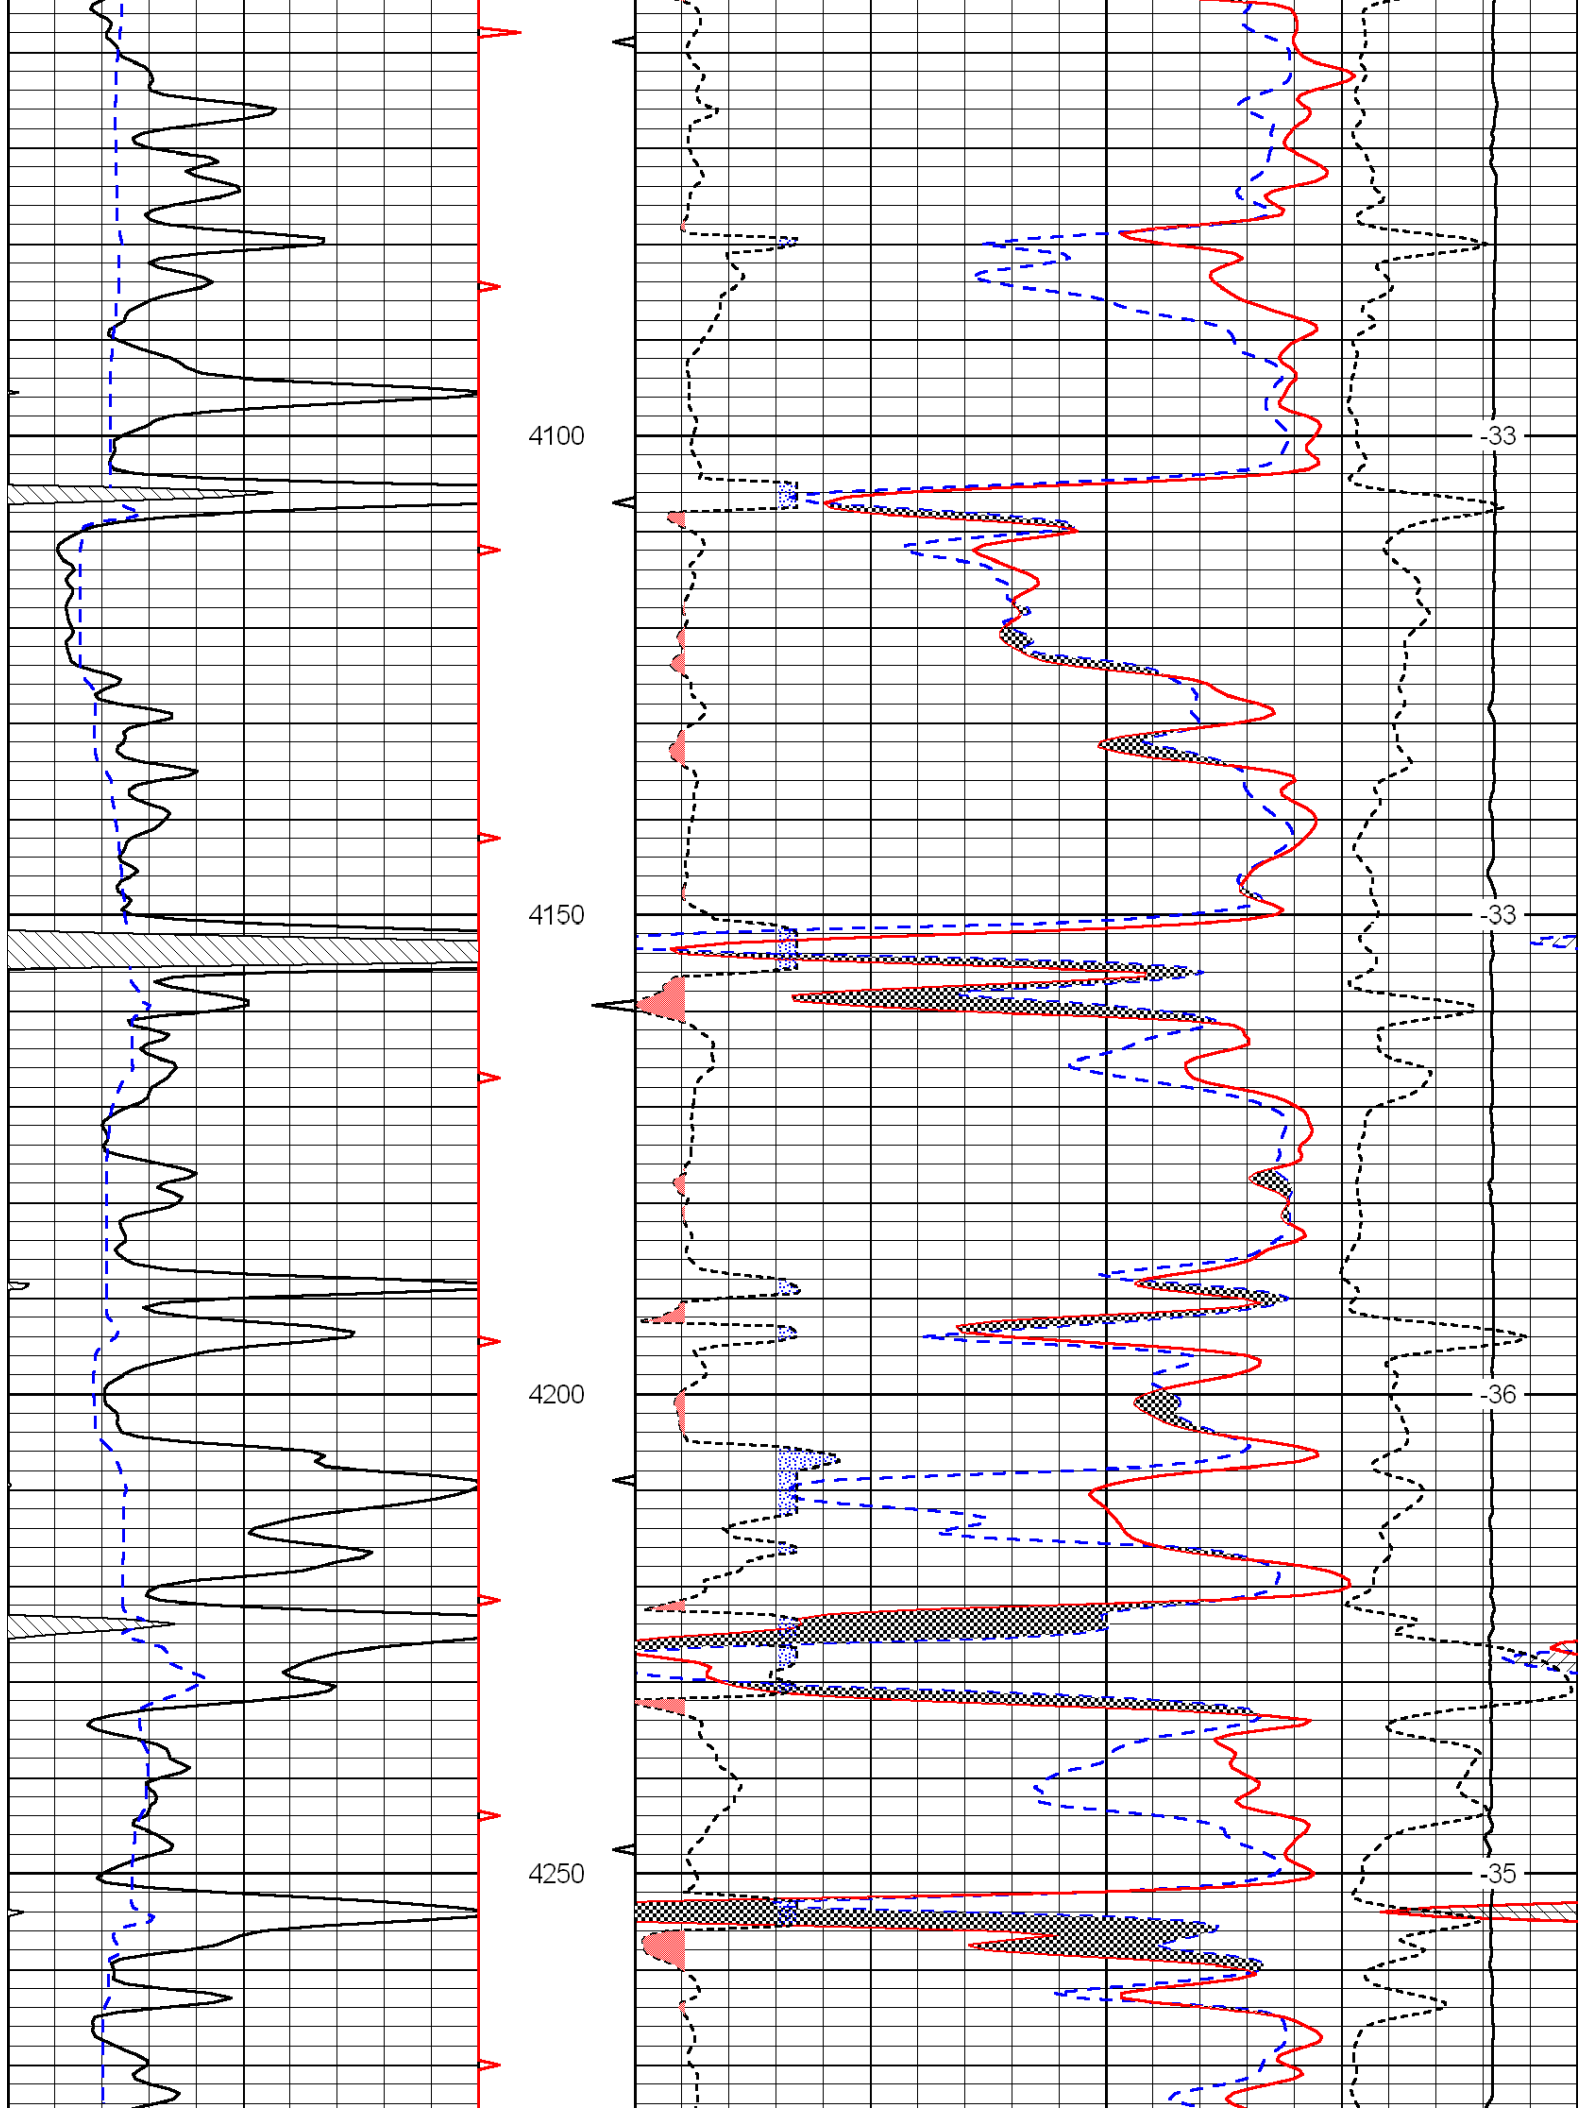

0	Gamma Ray	150
6	Caliper (GAPI)	16

30	Compensated Density		-10
2	Bulk Density		3
15000	Line Tension		0
2.625	DGA	3.425	-0.25
			Correction
			LSPD

Database File: c:\warrior\data\amwar_miner c no. 5-13\amwarrhd.db
 Dataset Pathname: dil/awstck
 Presentation Format: cndlspec
 Dataset Creation: Mon Aug 23 08:41:24 2010

0	Gamma Ray	150
6	Caliper (GAPI)	16

30	Compensated Neutron (Limestone)			-10	
30	Compensated Density (2.71 ma)			-10	
2.625	DGA	3.425	-0.25	Correction	0.25
15000	Line Tension			0	

LSPD

LSPD