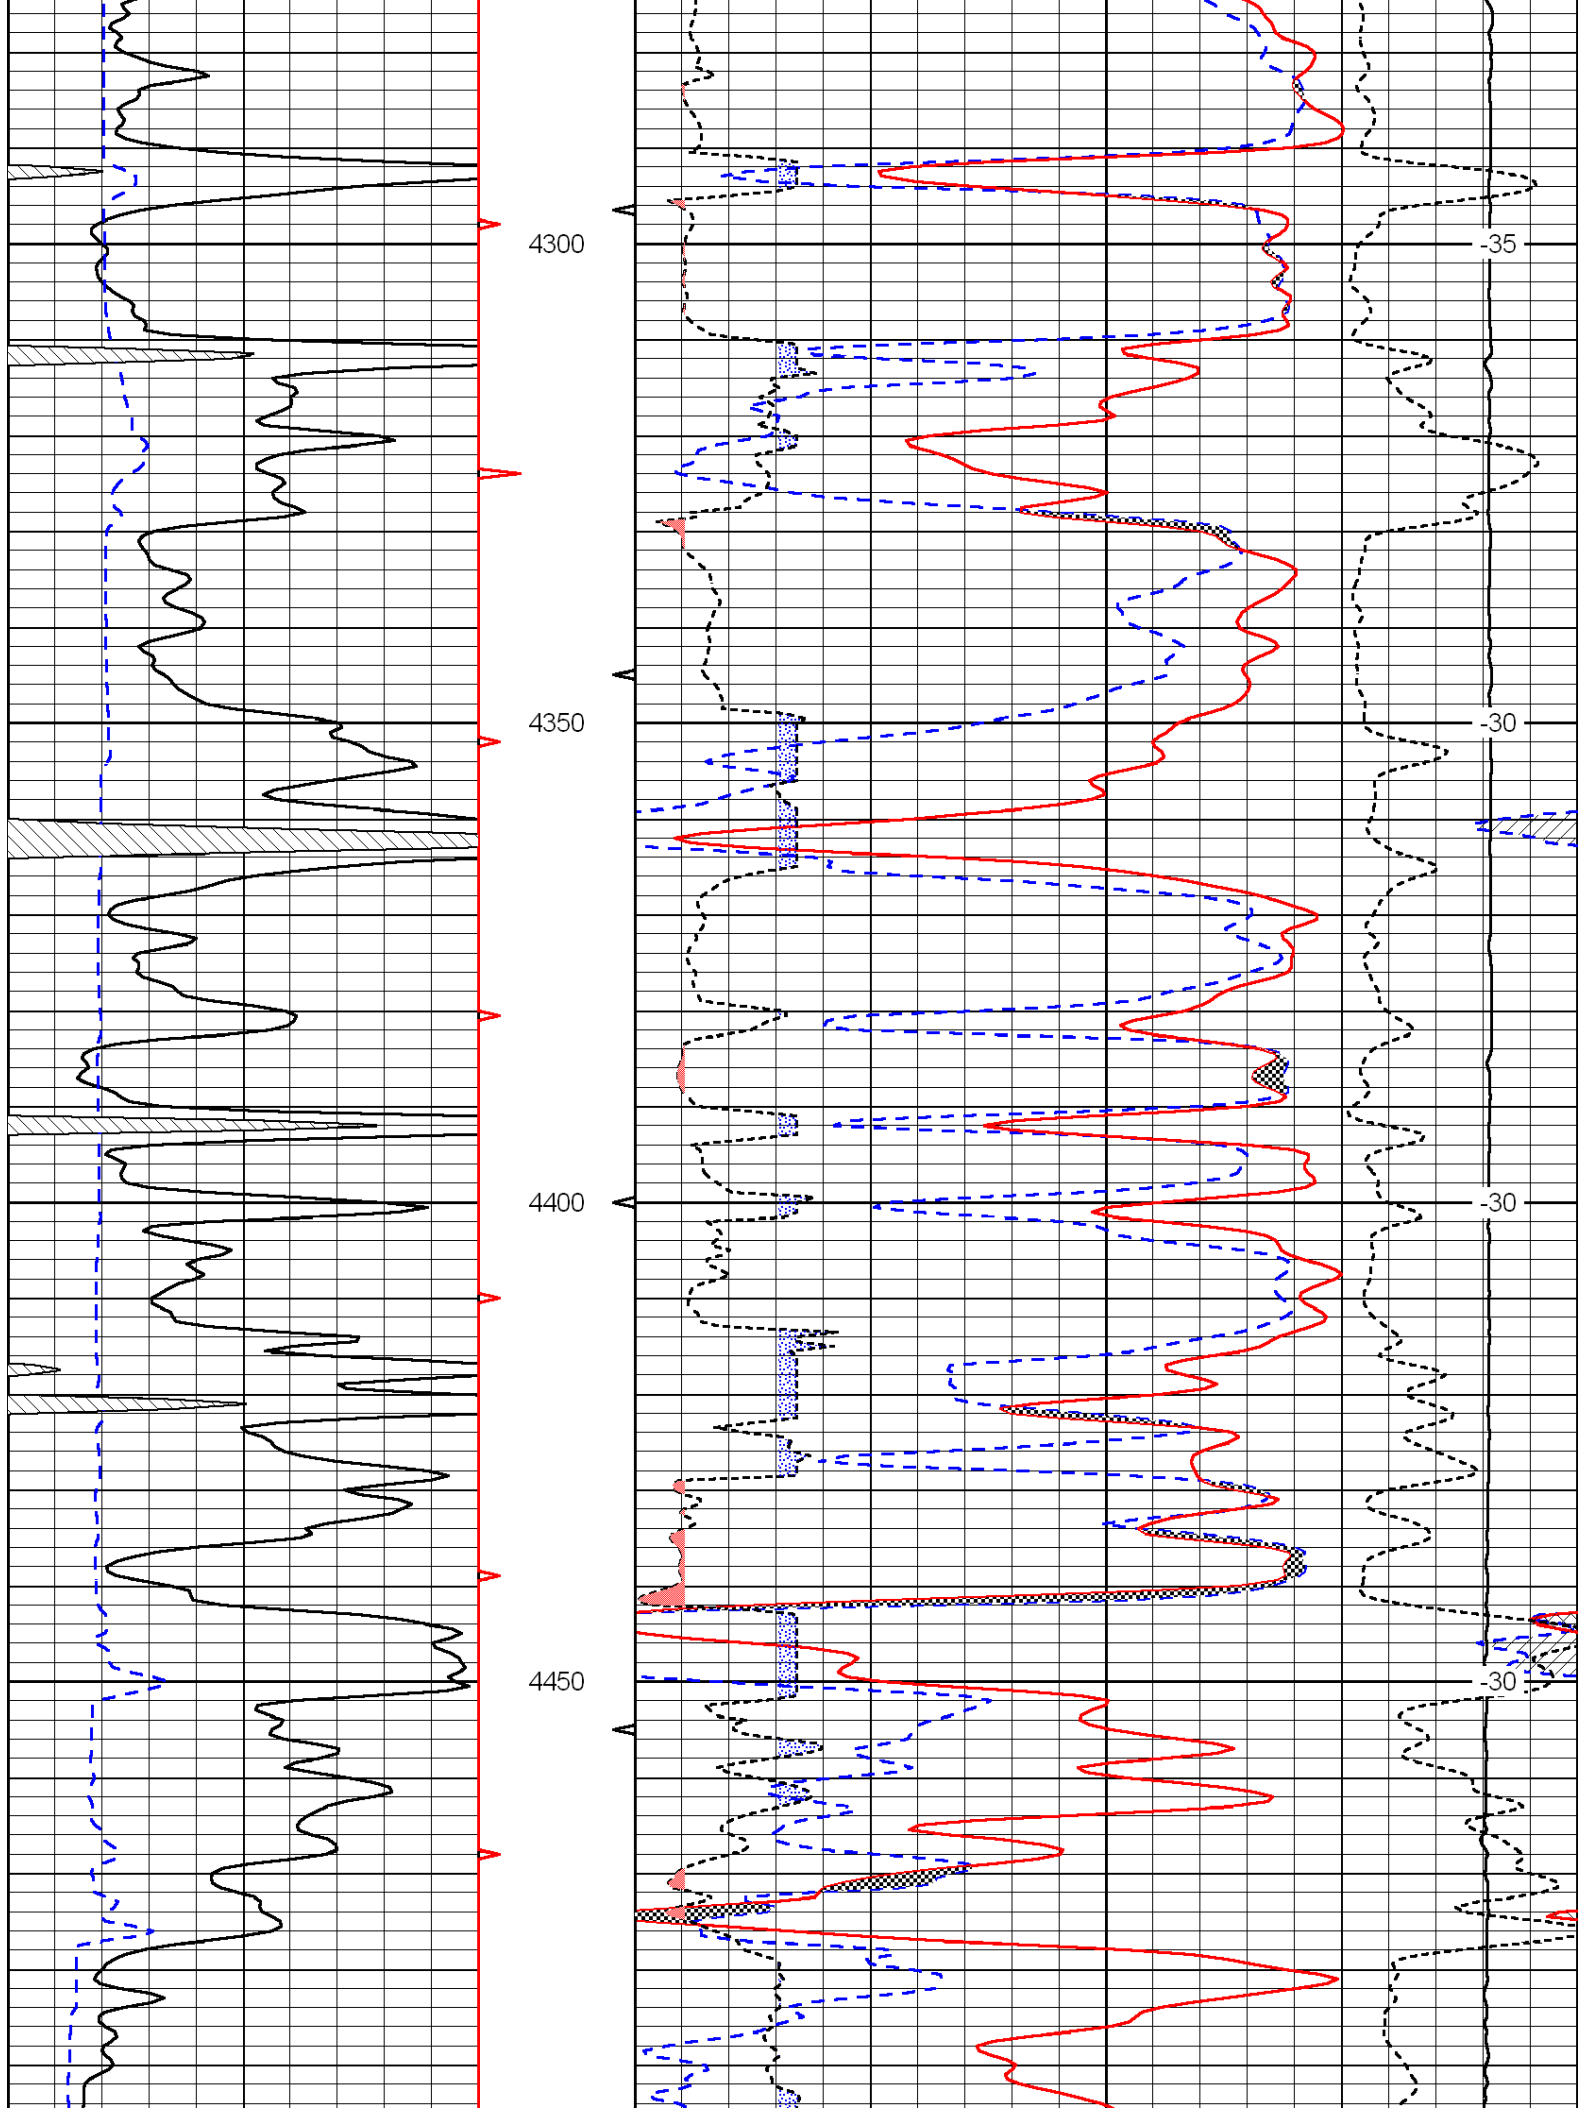

0	Gamma Ray	150
6	Caliper (GAPI)	16

30	Compensated Density		-10
2	Bulk Density		3
15000	Line Tension		0
2.625	DGA	3.425	-0.25
			Correction
			LSPD

Database File: c:\warrior\data\amwar_miner c no. 5-13\amwarrhd.db
 Dataset Pathname: dil/awstck
 Presentation Format: cndlspec
 Dataset Creation: Mon Aug 23 08:41:24 2010

0	Gamma Ray	150
6	Caliper (GAPI)	16

30	Compensated Neutron (Limestone)			-10	
30	Compensated Density (2.71 ma)			-10	
2.625	DGA	3.425	-0.25	Correction	0.25
15000	Line Tension			0	

LSPD

LSPD