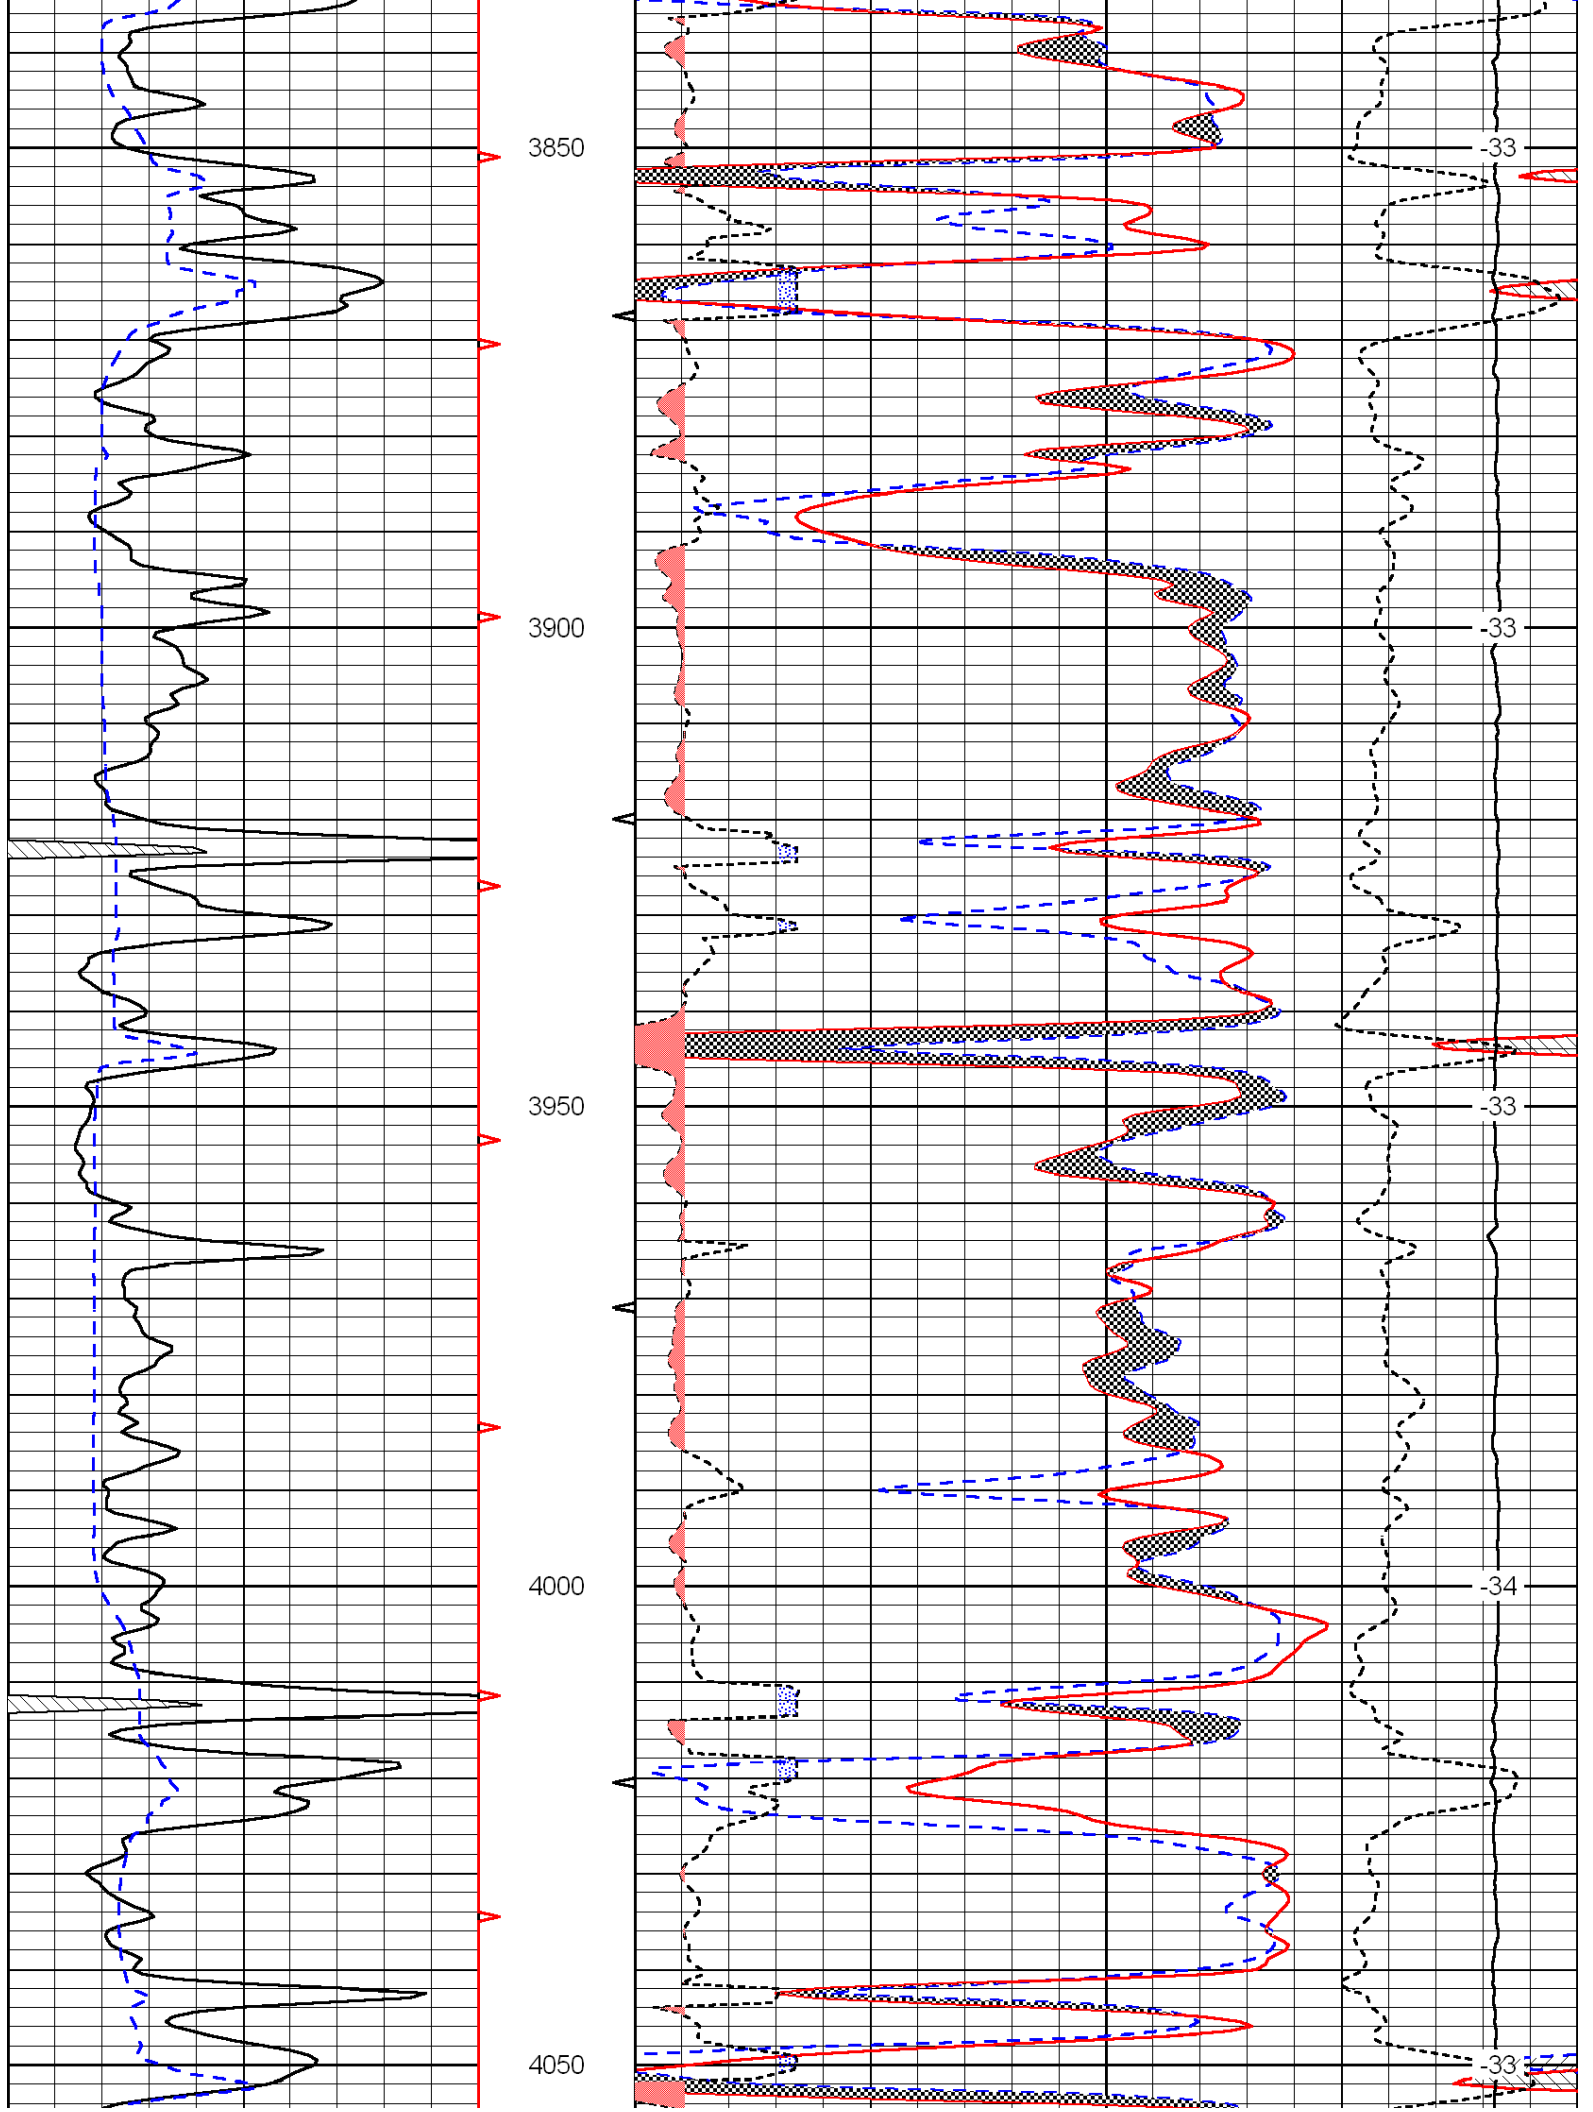

0	Gamma Ray	150
6	Caliper (GAPI)	16

30	Compensated Density		-10
2	Bulk Density		3
15000	Line Tension		0
2.625	DGA	3.425	-0.25
			Correction
			LSPD

Database File: c:\warrior\data\amwar_miner c no. 5-13\amwarrhd.db
 Dataset Pathname: dil/awstck
 Presentation Format: cndlspec
 Dataset Creation: Mon Aug 23 08:41:24 2010

0	Gamma Ray	150
6	Caliper (GAPI)	16

30	Compensated Neutron (Limestone)			-10	
30	Compensated Density (2.71 ma)			-10	
2.625	DGA	3.425	-0.25	Correction	0.25
15000	Line Tension			0	

LSPD

LSPD