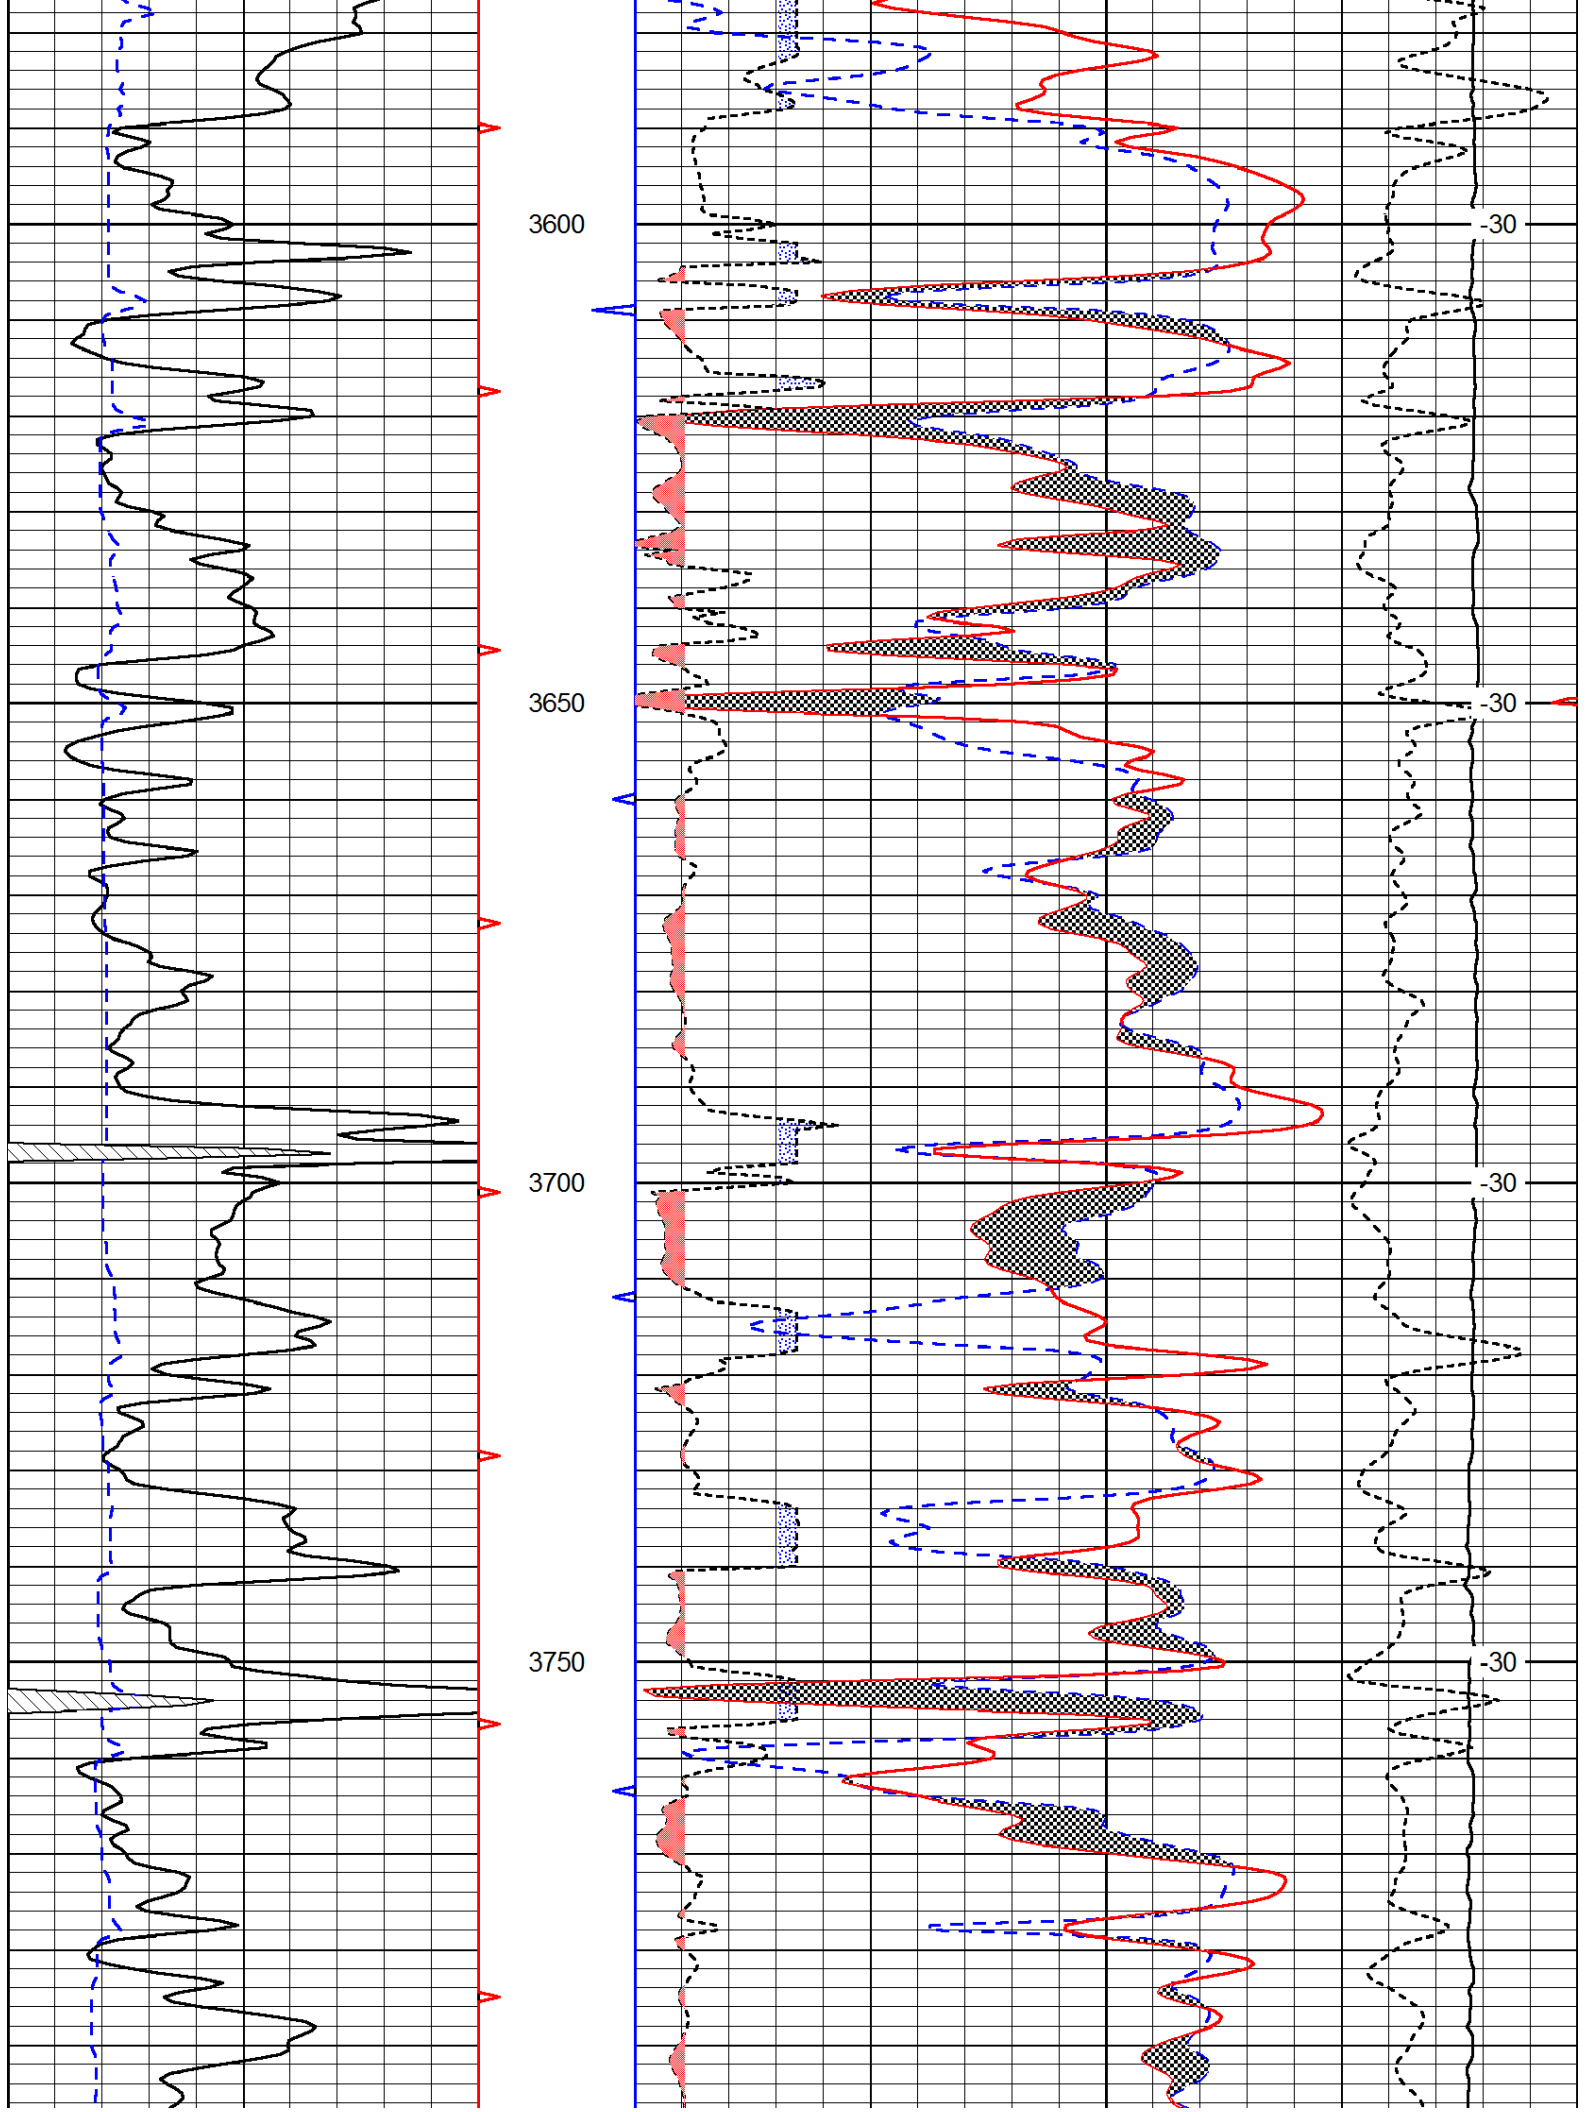

0	Gamma Ray	150
6	Caliper (GAPI)	16

30	Compensated Density		-10
2	Bulk Density		3
15000	Line Tension		0
2.625	DGA	3.425	-0.25
Correction			0.25
LSPD			

Database File: c:\warrior\data\culbreath_coburn #3-8\culbreath_090412hd.db
 Dataset Pathname: dil/culstack
 Presentation Format: cndspec
 Dataset Creation: Tue Sep 04 18:28:05 2012
 Charted by: Depth in Feet scaled 1:240

0	Gamma Ray	150
6	Caliper (GAPI)	16

30	Compensated Neutron (Limestone)			-10	
30	Compensated Density (Limestone)			-10	
2.625	DGA	3.425	-0.25	Correction	0.25
15000	Line Tension			0	

LSPD