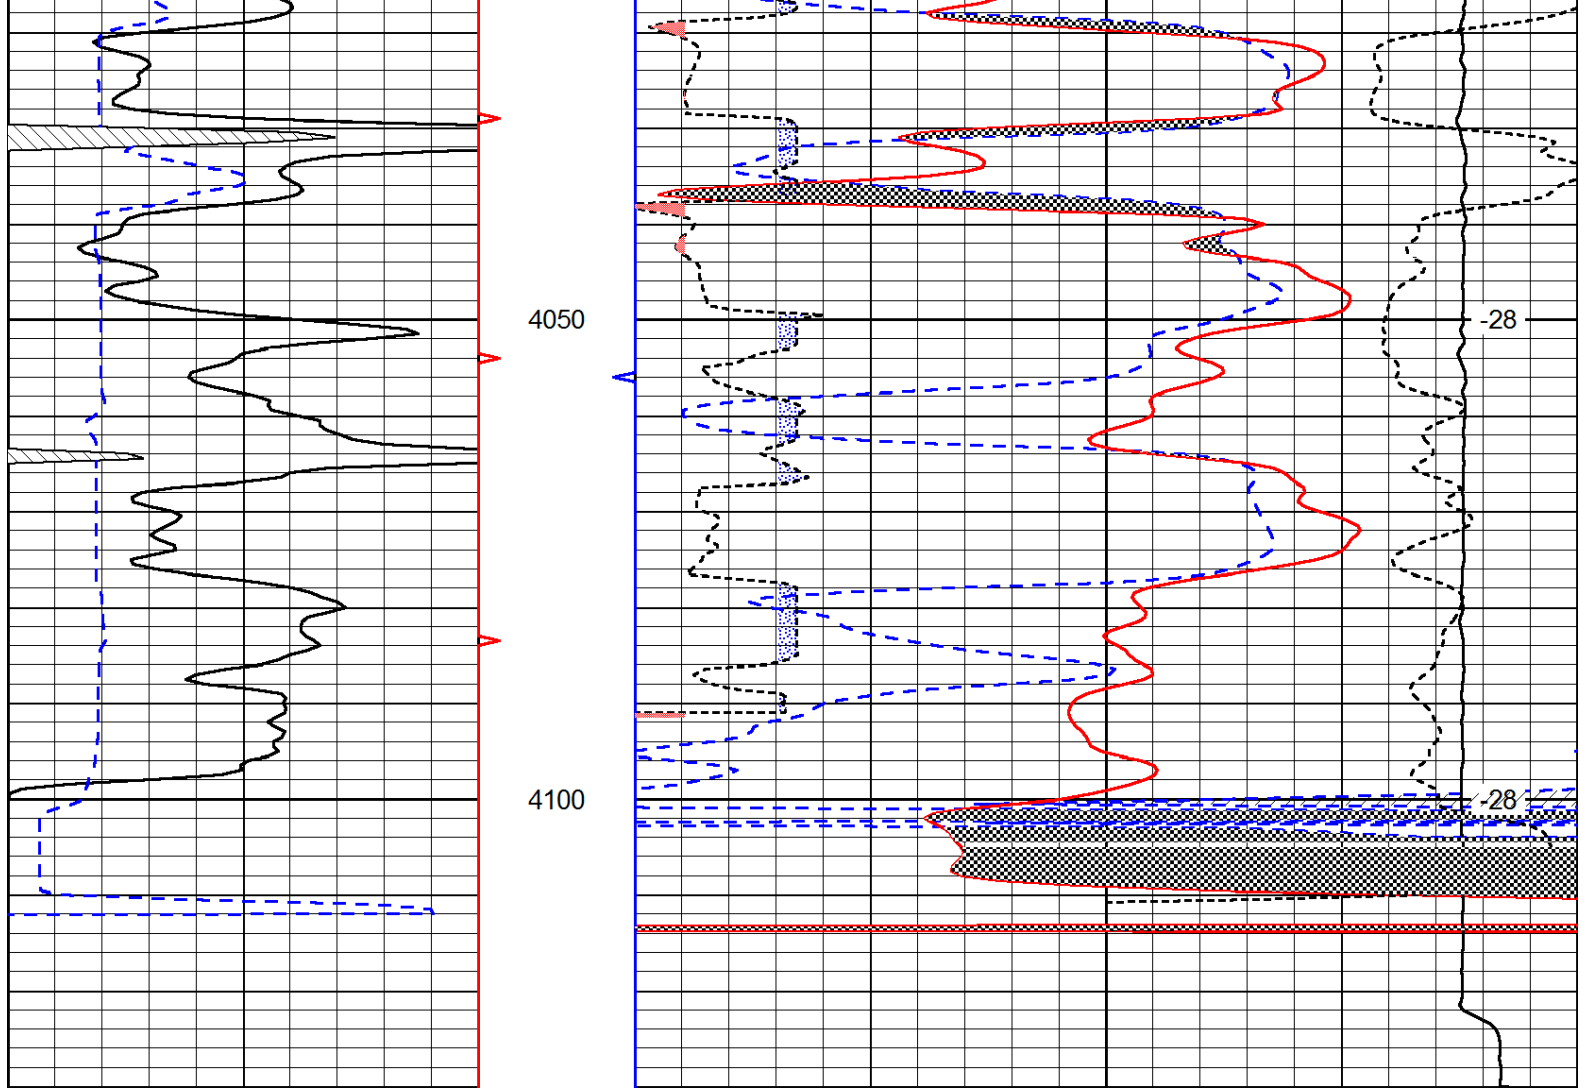

0	Gamma Ray	150
6	Caliper (GAPI)	16

30	Compensated Density		-10
2	Bulk Density		3
15000	Line Tension		0
2.625	DGA	3.425	-0.25
Correction			0.25
LSPD			

Database File: c:\warrior\data\culbreath_coburn #3-8\culbreath_090412hd.db
 Dataset Pathname: dil/culstack
 Presentation Format: cndspec
 Dataset Creation: Tue Sep 04 18:28:05 2012
 Charted by: Depth in Feet scaled 1:240

0	Gamma Ray	150
6	Caliper (GAPI)	16

30	Compensated Neutron (Limestone)			-10	
30	Compensated Density (Limestone)			-10	
2.625	DGA	3.425	-0.25	Correction	0.25
15000	Line Tension			0	

LSPD