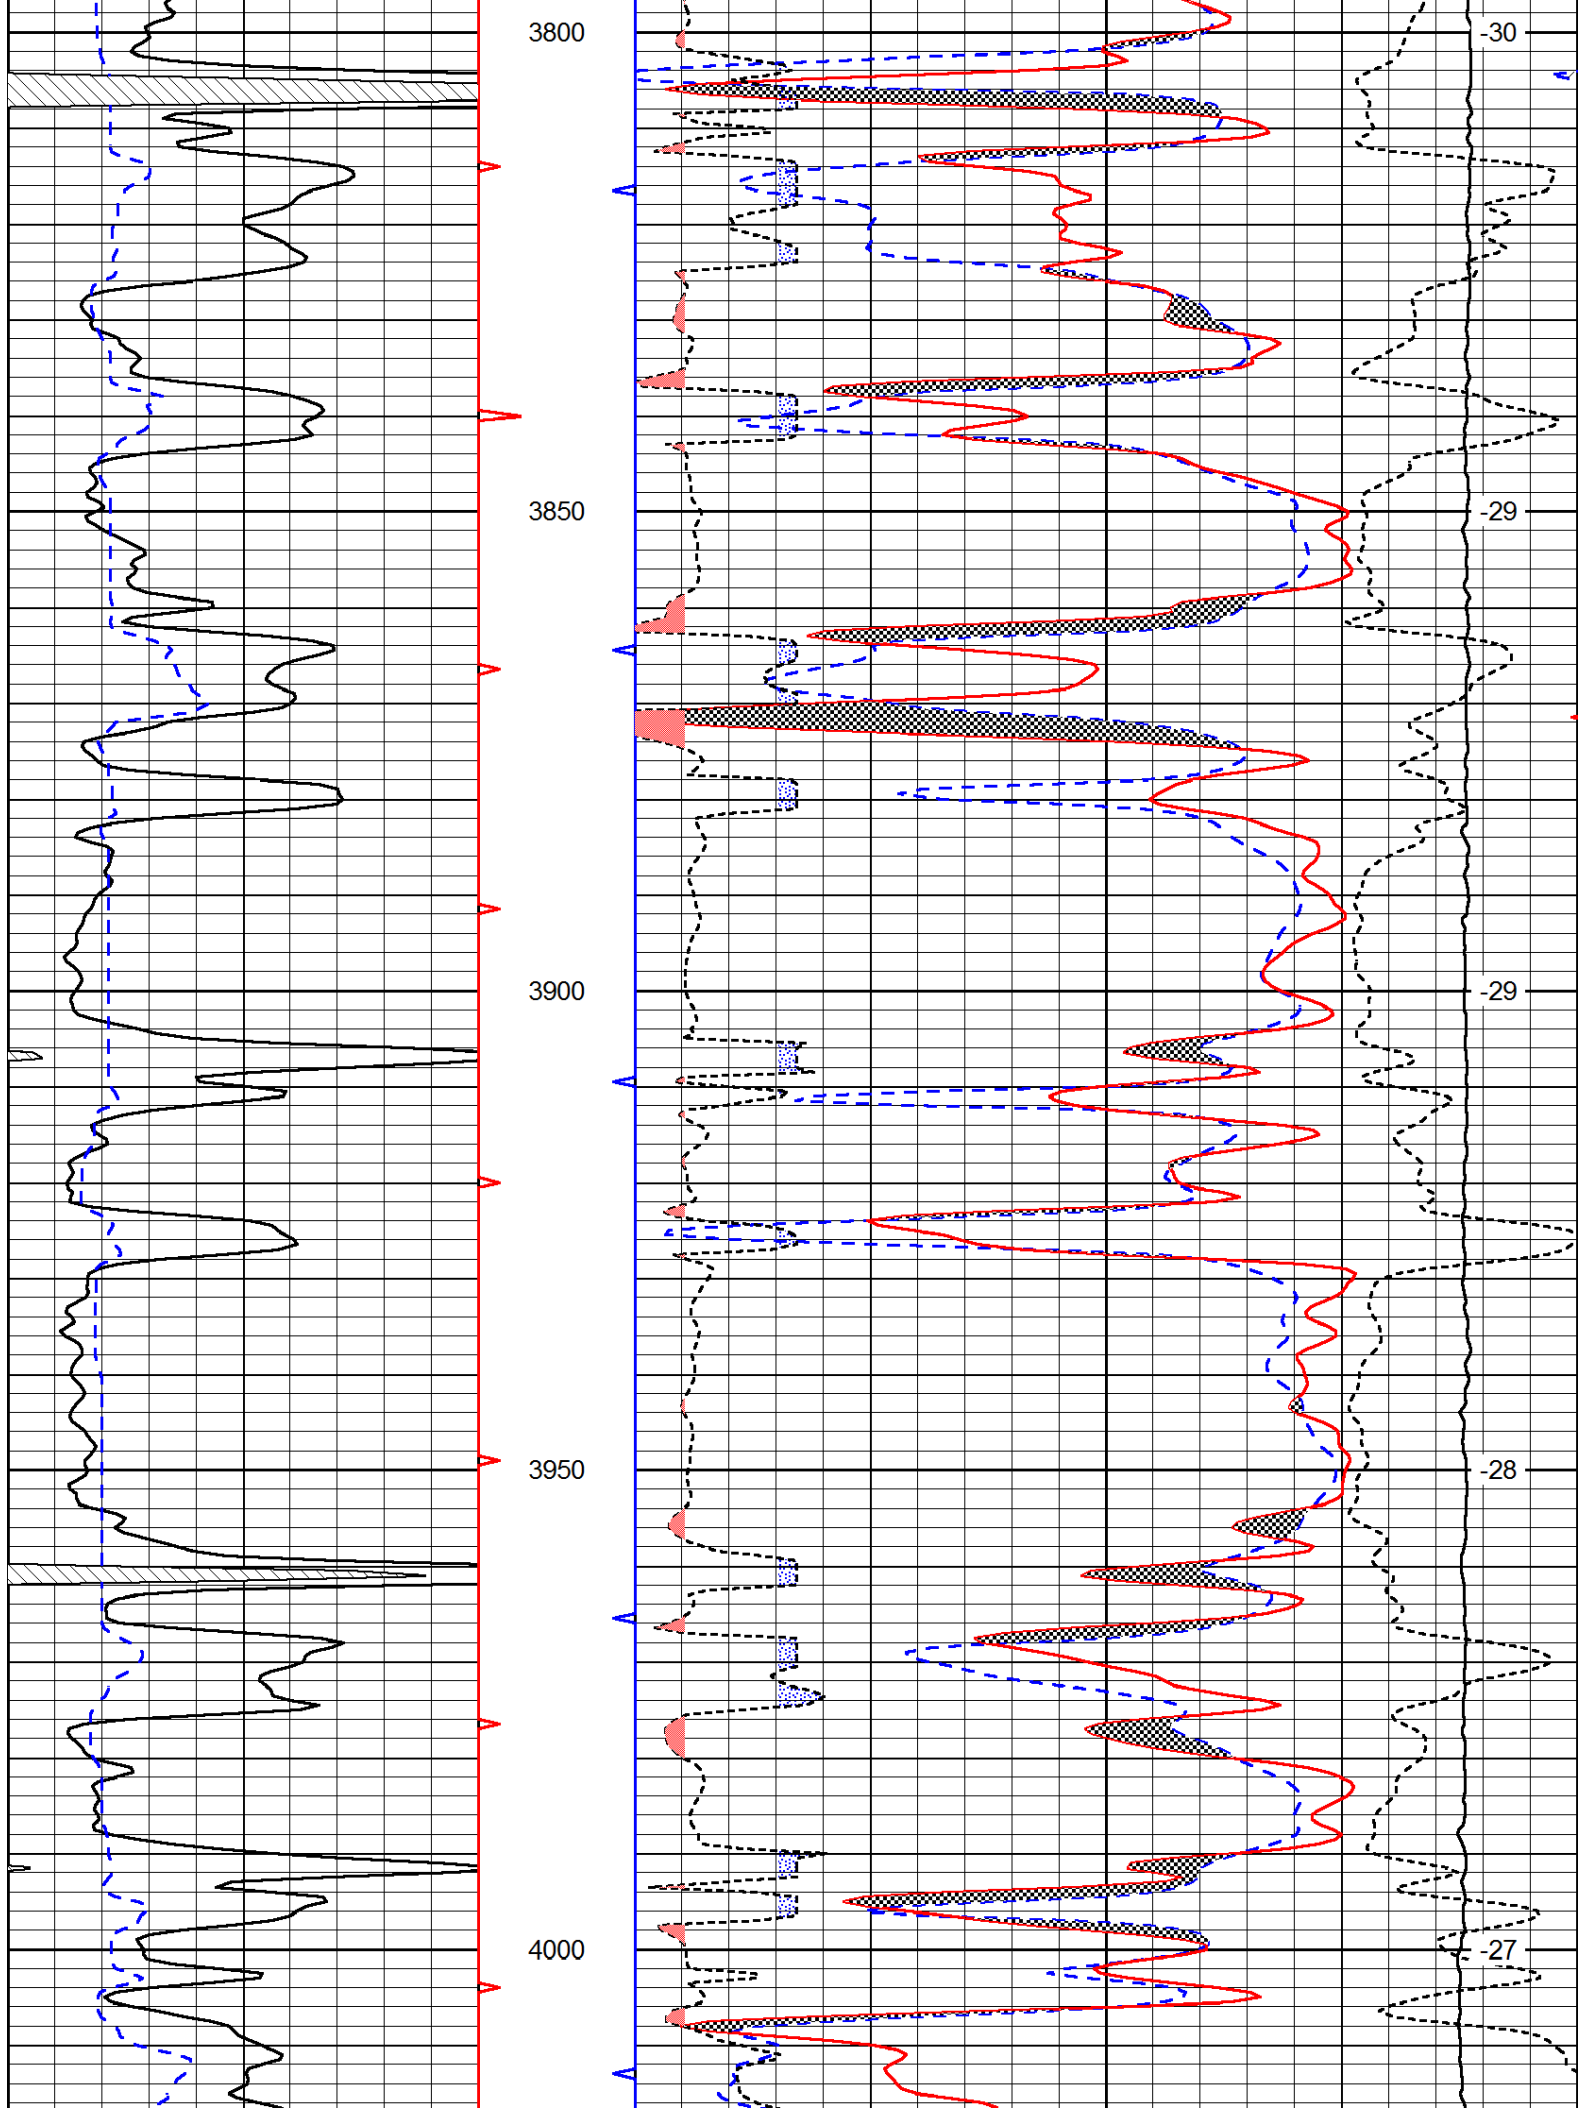

0	Gamma Ray	150
6	Caliper (GAPI)	16

30	Compensated Density		-10
2	Bulk Density		3
15000	Line Tension		0
2.625	DGA	3.425	-0.25
Correction			0.25
LSPD			

Database File: c:\warrior\data\culbreath_coburn #3-8\culbreath_090412hd.db
 Dataset Pathname: dil/culstack
 Presentation Format: cndspec
 Dataset Creation: Tue Sep 04 18:28:05 2012
 Charted by: Depth in Feet scaled 1:240

0	Gamma Ray	150
6	Caliper (GAPI)	16

30	Compensated Neutron (Limestone)			-10	
30	Compensated Density (Limestone)			-10	
2.625	DGA	3.425	-0.25	Correction	0.25
15000	Line Tension			0	

LSPD