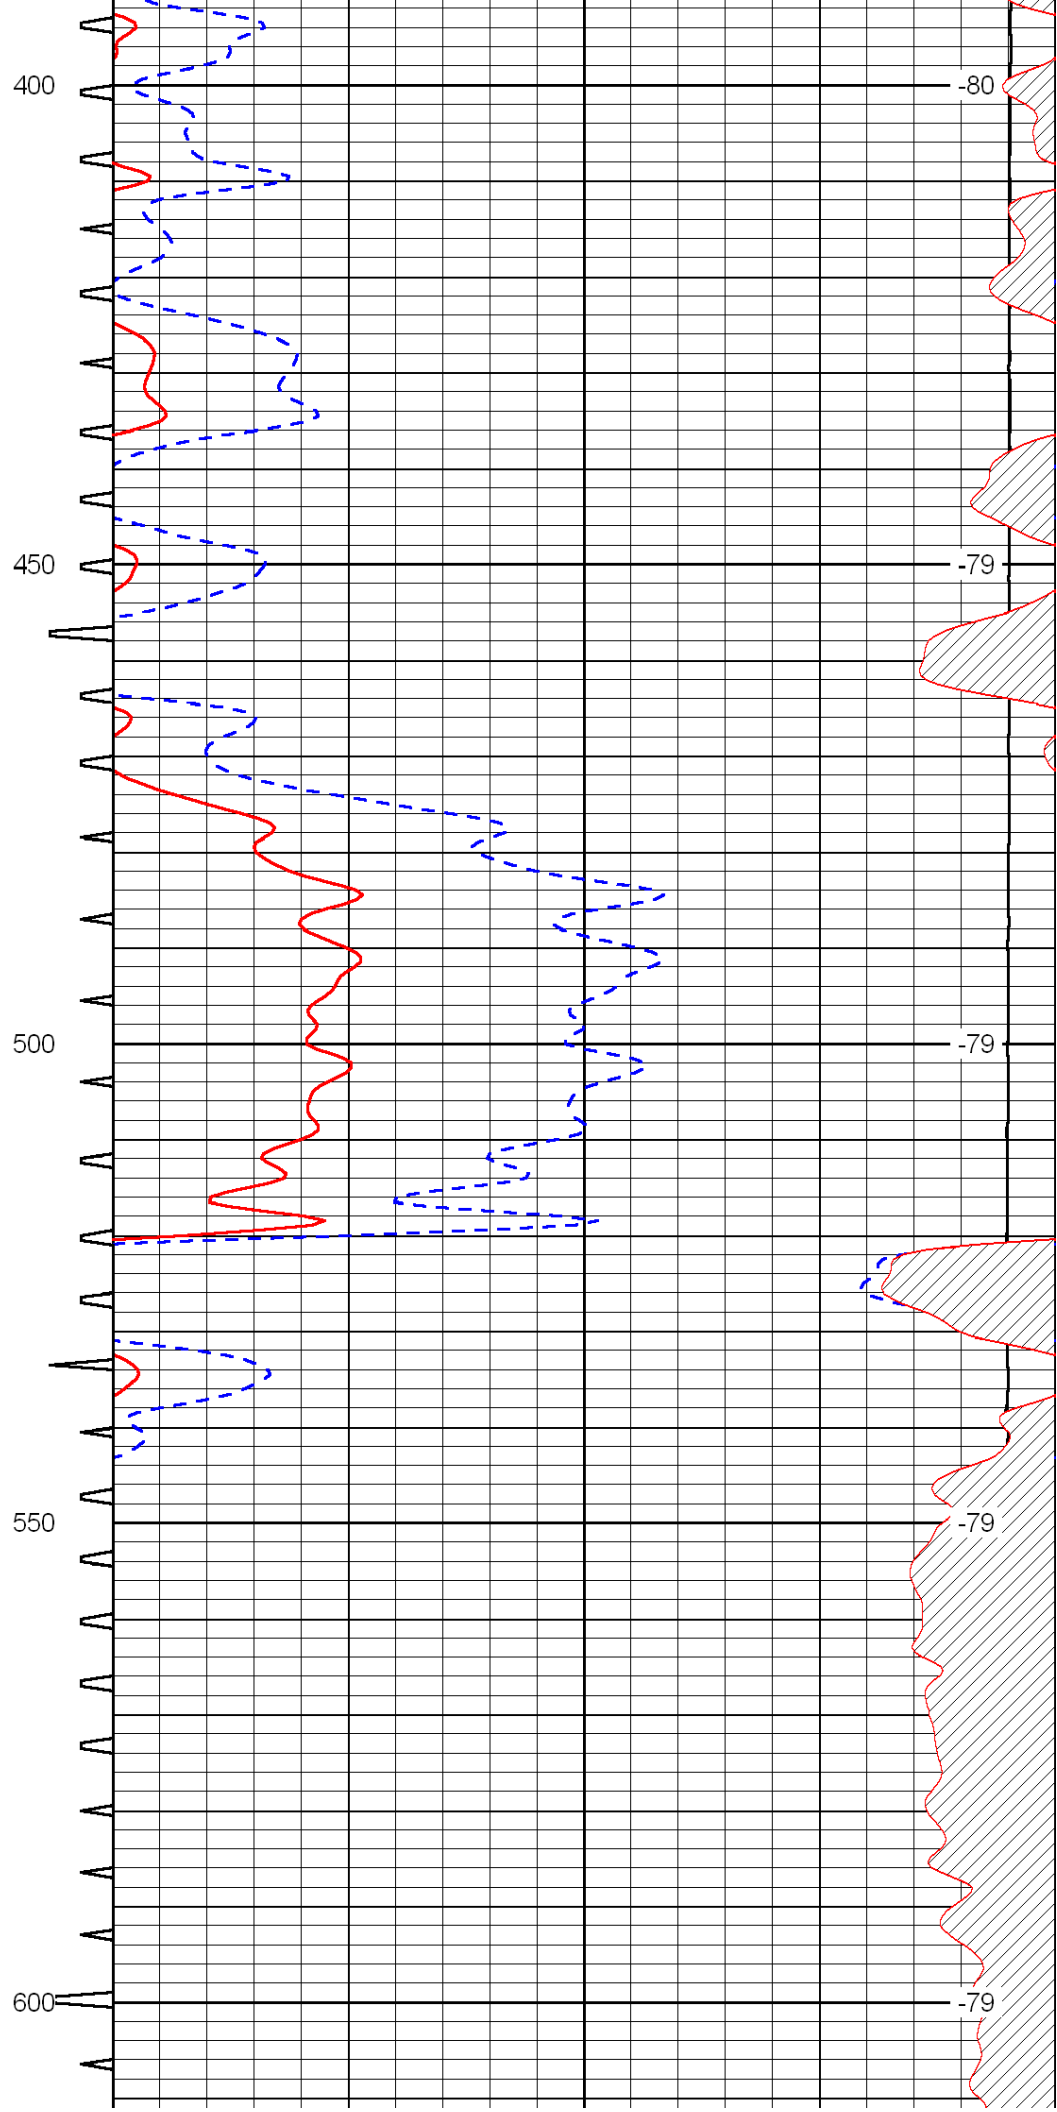

0	Gamma Ray	150	Sonic Int	140	Delta Time (usec/ft)	40
150	Gamma Ray	300	5	0	SPOR	-10
6	Caliper (GAPI)	16		15000	LTEN (lb)	0

0	Gamma Ray	150	Sonic Int	140	Delta Time (usec/ft)	40
150	Gamma Ray	300	5	0	SPOR	-10
6	Caliper (GAPI)	16		15000	LTEN (lb)	0
						LSPD