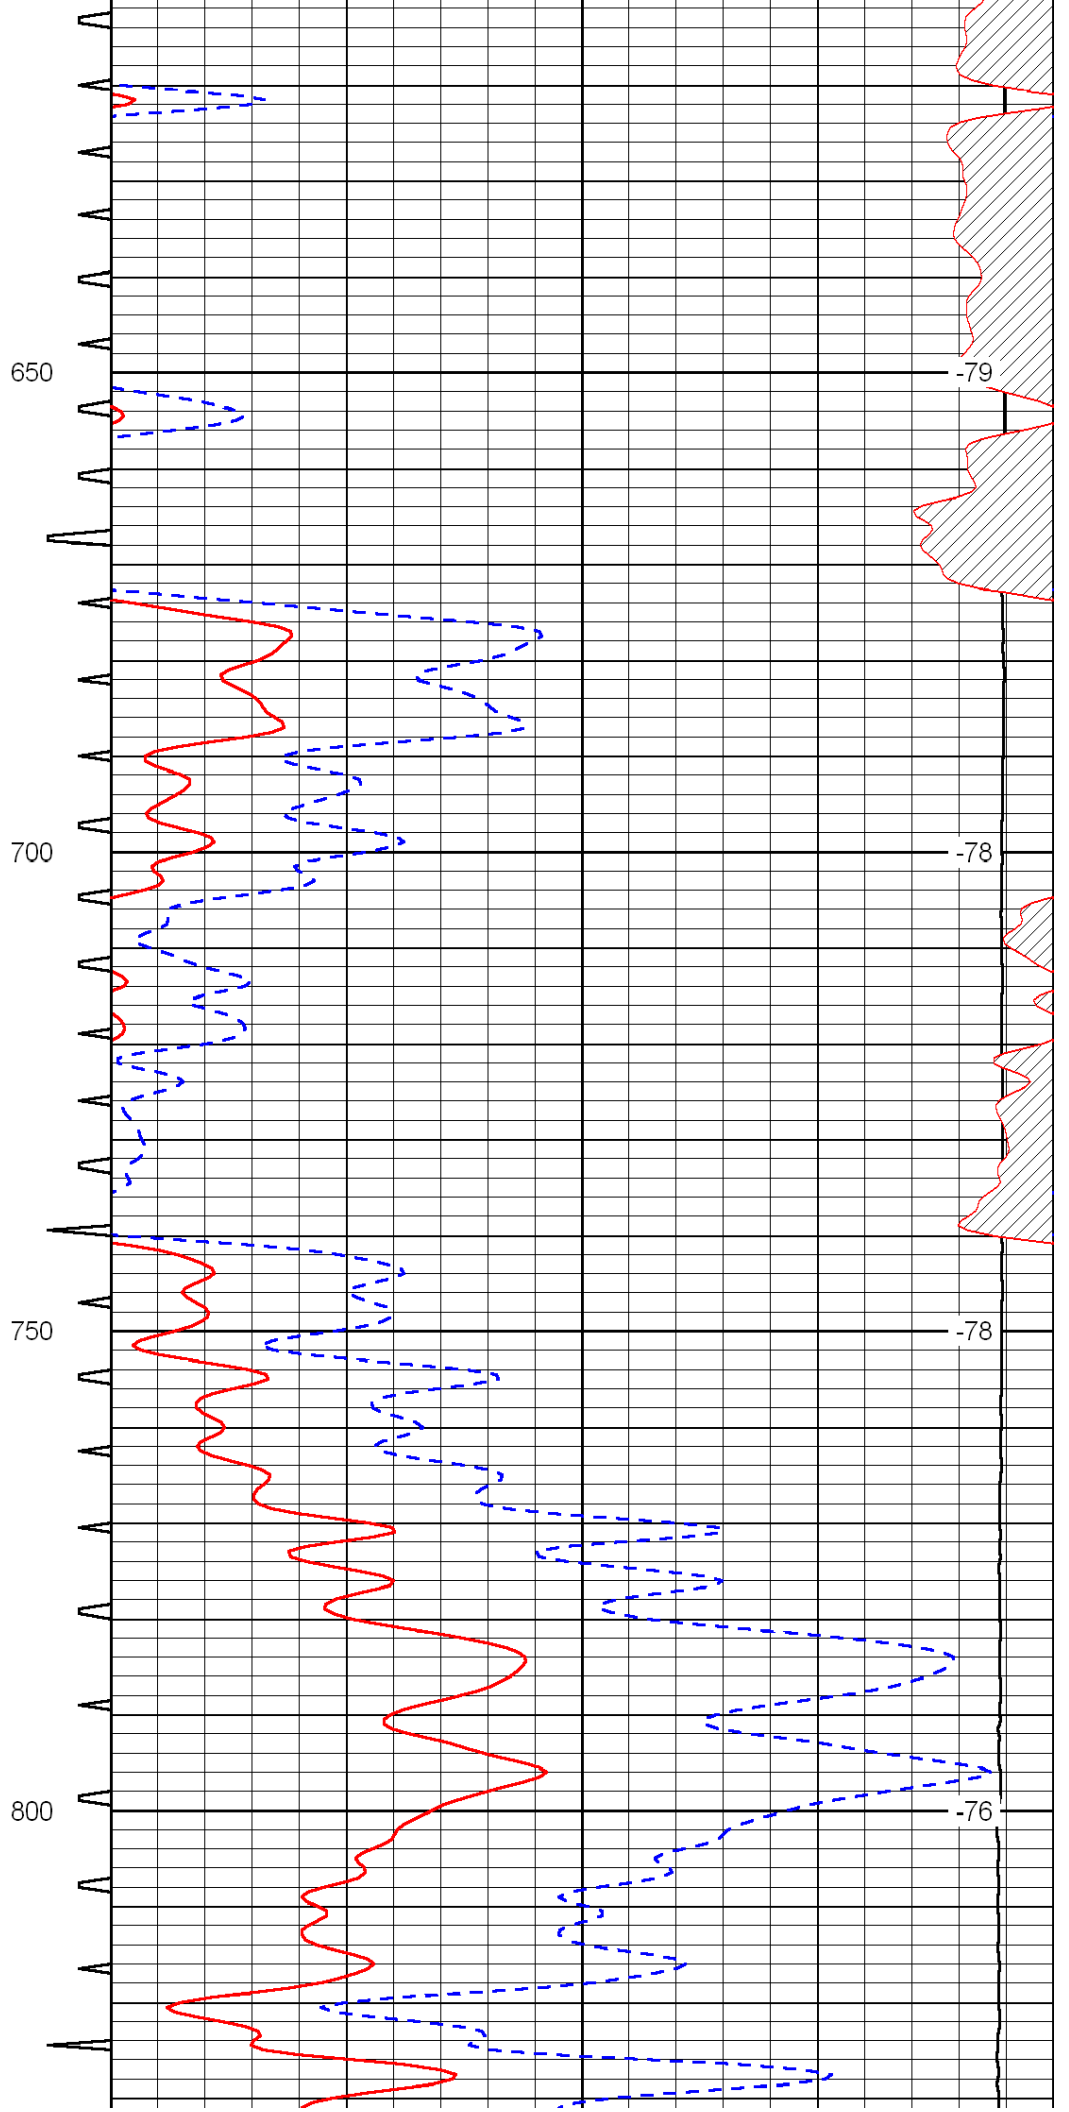

0	Gamma Ray	150	Sonic Int	140	Delta Time (usec/ft)	40
150	Gamma Ray	300	5	0	SPOR	-10
6	Caliper (GAPI)	16		15000	LTEN (lb)	0

0	Gamma Ray	150	Sonic Int	140	Delta Time (usec/ft)	40
150	Gamma Ray	300	5	0	SPOR	-10
6	Caliper (GAPI)	16		15000	LTEN (lb)	0
						LSPD