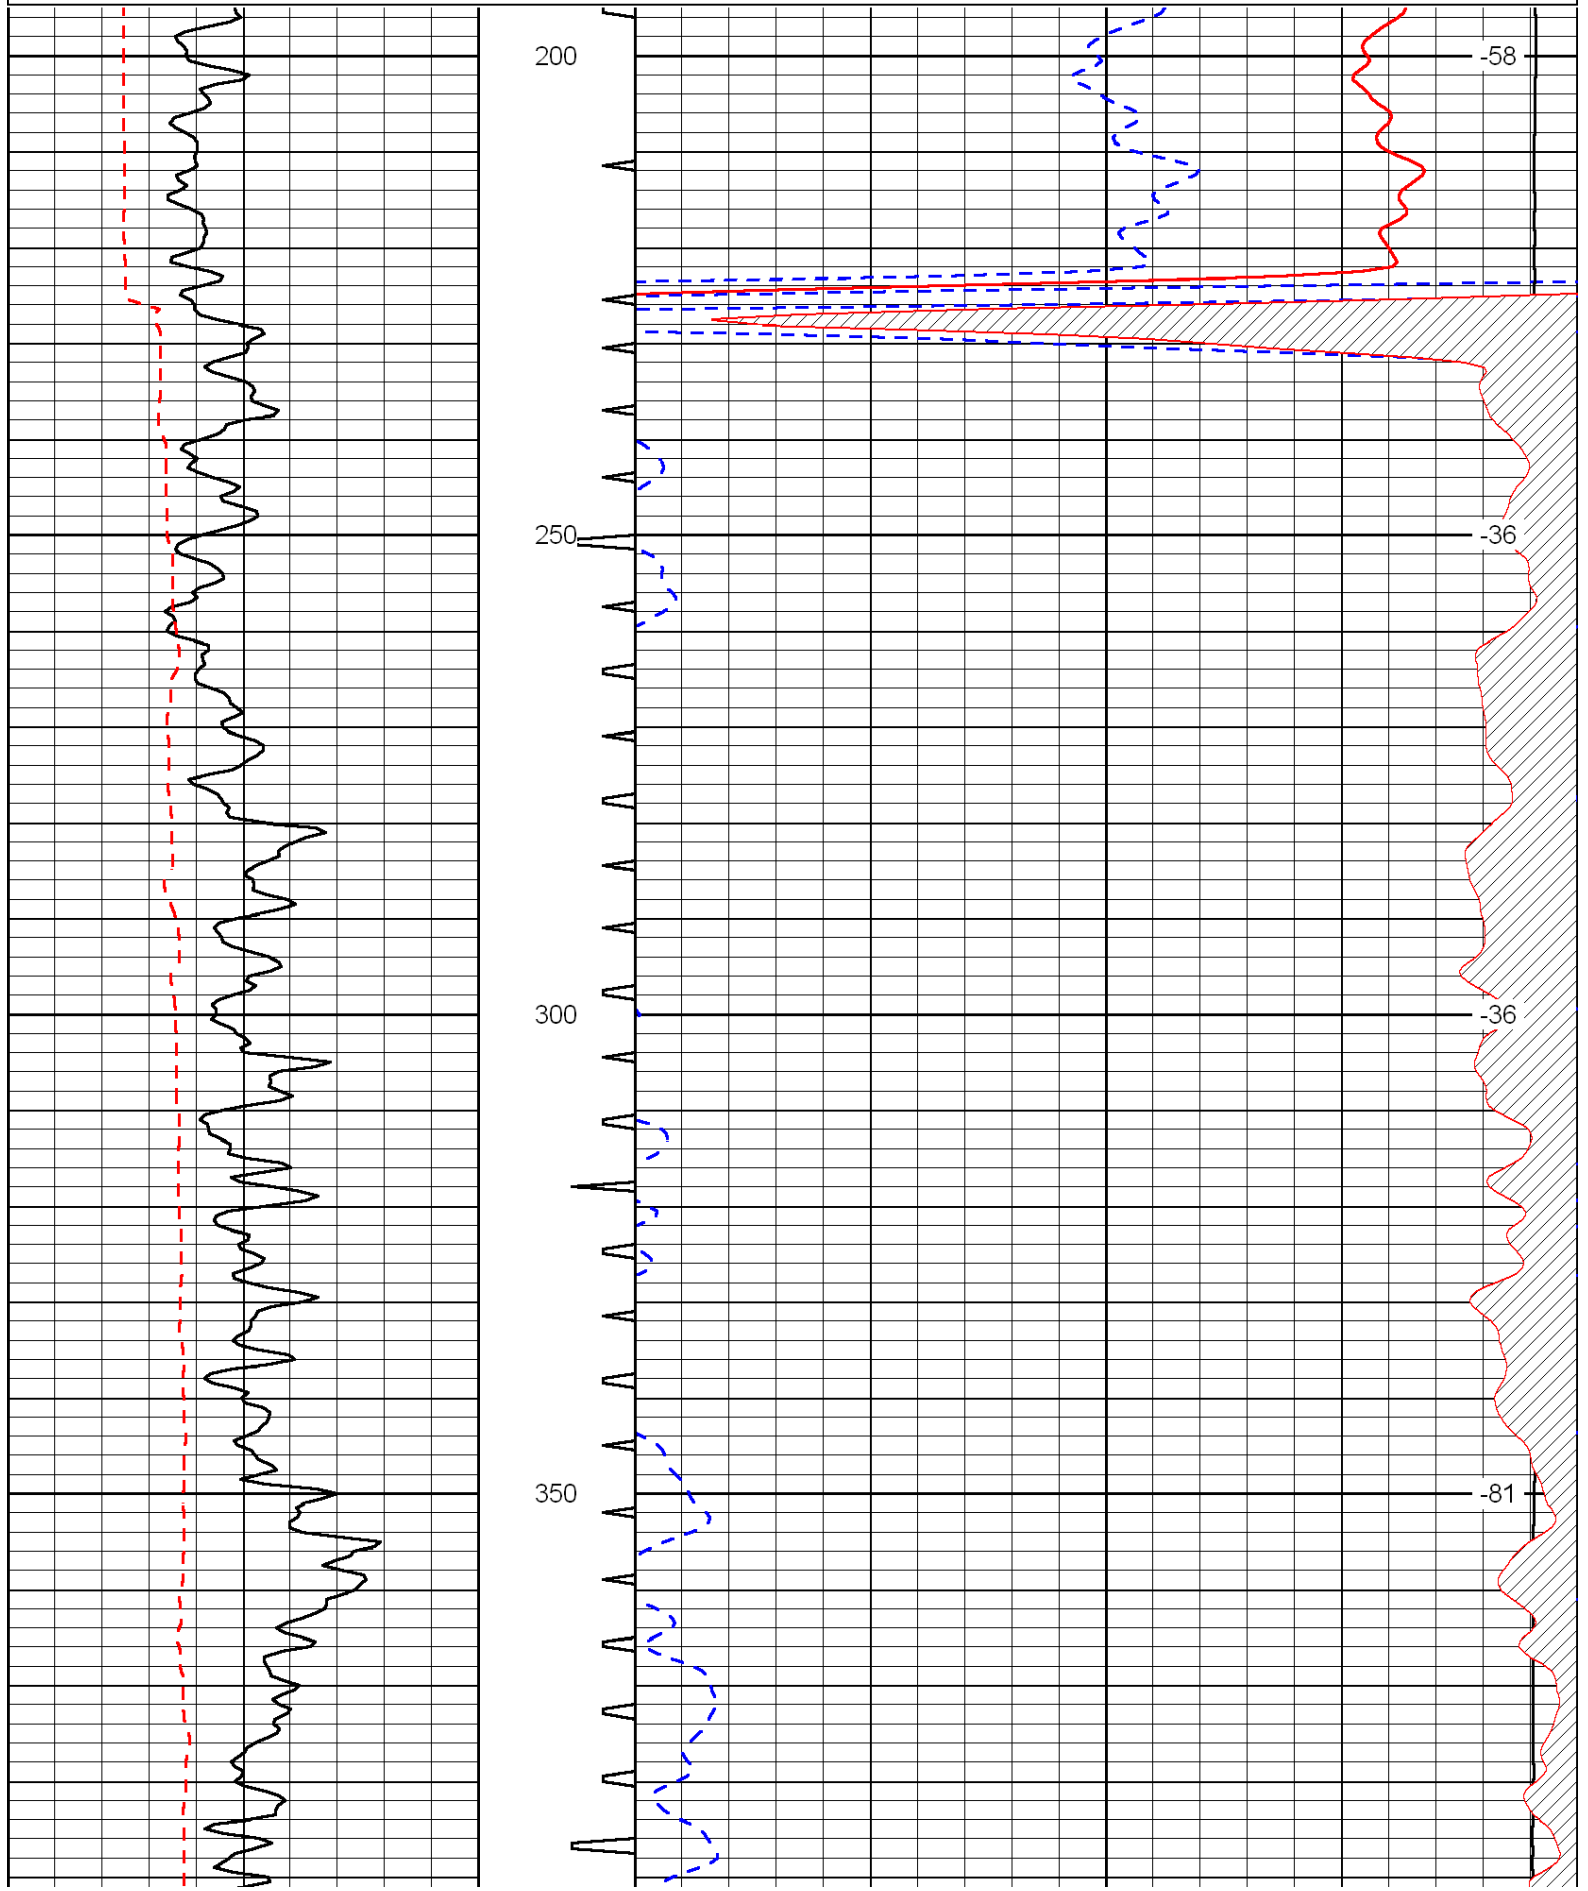

0	Gamma Ray	150	Sonic Int	140	Delta Time (usec/ft)	40
150	Gamma Ray	300	5	0	SPOR	-10
6	Caliper (GAPI)	16		15000	LTEN (lb)	0

0	Gamma Ray	150	Sonic Int	140	Delta Time (usec/ft)	40
150	Gamma Ray	300	5	0	SPOR	-10
6	Caliper (GAPI)	16		15000	LTEN (lb)	0
						LSPD