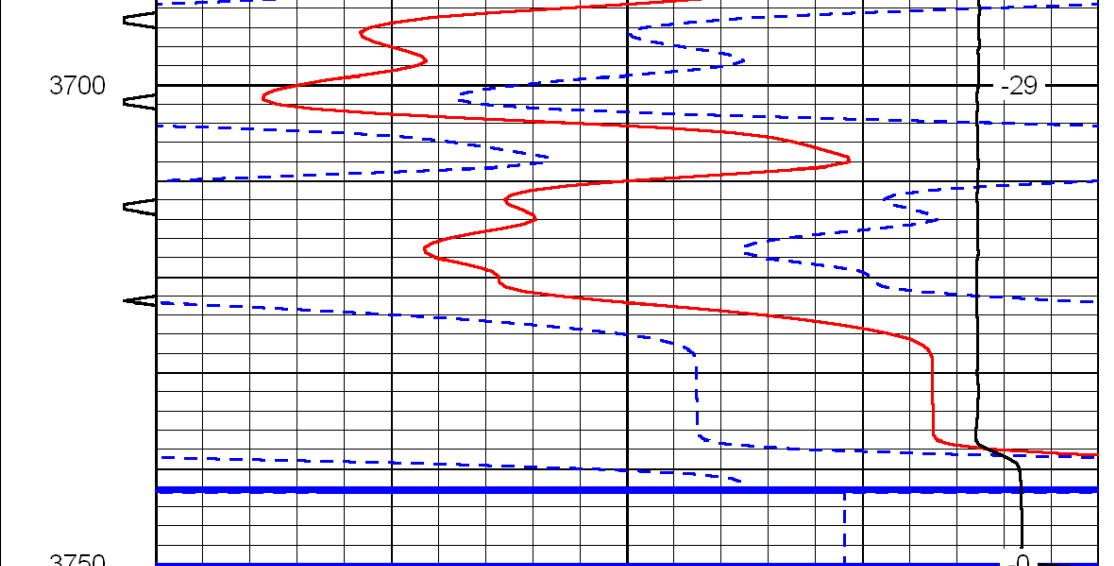

0	Gamma Ray	150	Sonic Int	140	Delta Time (usec/ft)	40
150	Gamma Ray	300	5	0	SPOR	-10
6	Caliper (GAPI)	16		15000	LTEN (lb)	0

0	Gamma Ray	150	Sonic Int	140	Delta Time (usec/ft)	40
150	Gamma Ray	300	5	0	SPOR	-10
6	Caliper (GAPI)	16		15000	LTEN (lb)	0
						LSPD