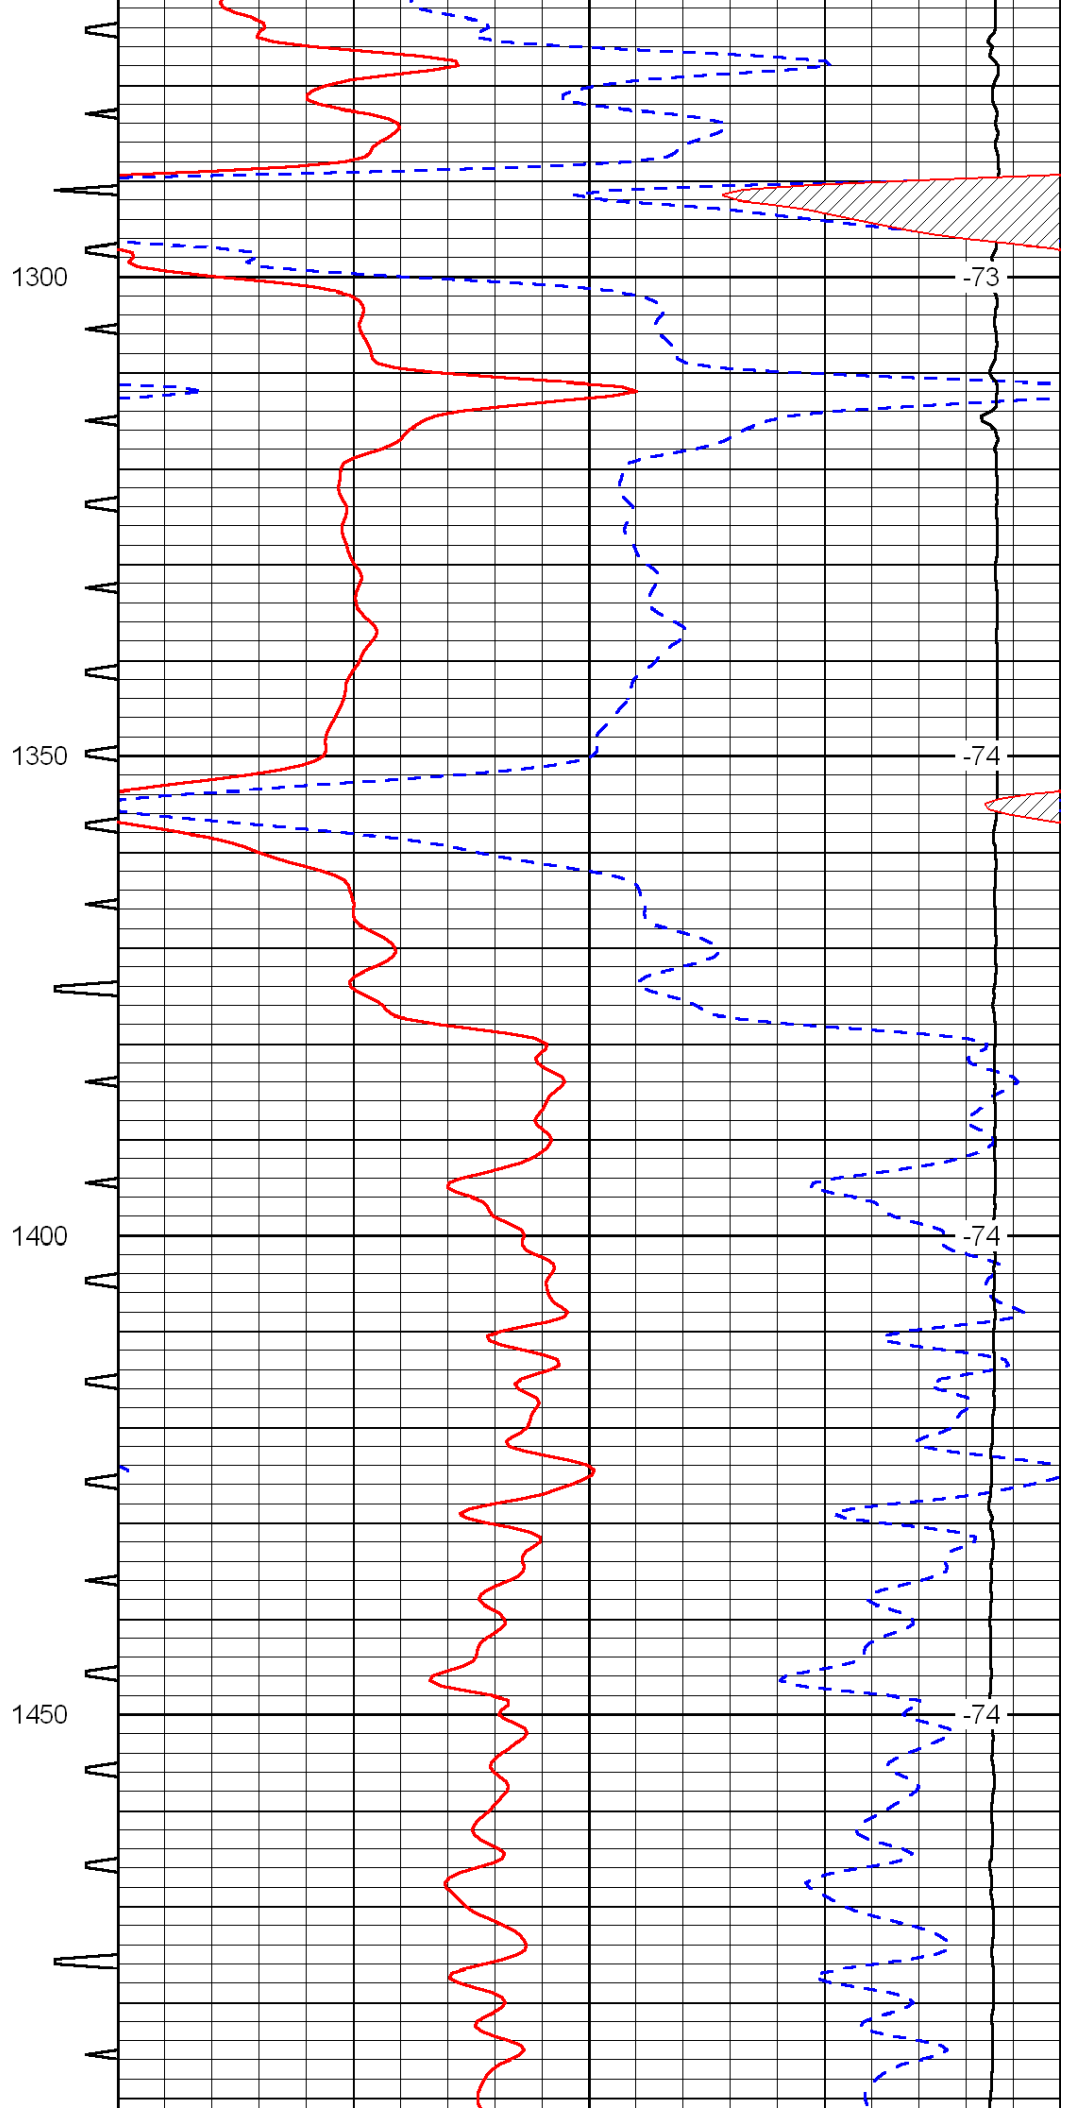

0	Gamma Ray	150	Sonic Int	140	Delta Time (usec/ft)	40
150	Gamma Ray	300	5	0	SPOR	-10
6	Caliper (GAPI)	16		15000	LTEN (lb)	0

0	Gamma Ray	150	Sonic Int	140	Delta Time (usec/ft)	40
150	Gamma Ray	300	5	0	SPOR	-10
6	Caliper (GAPI)	16		15000	LTEN (lb)	0
						LSPD