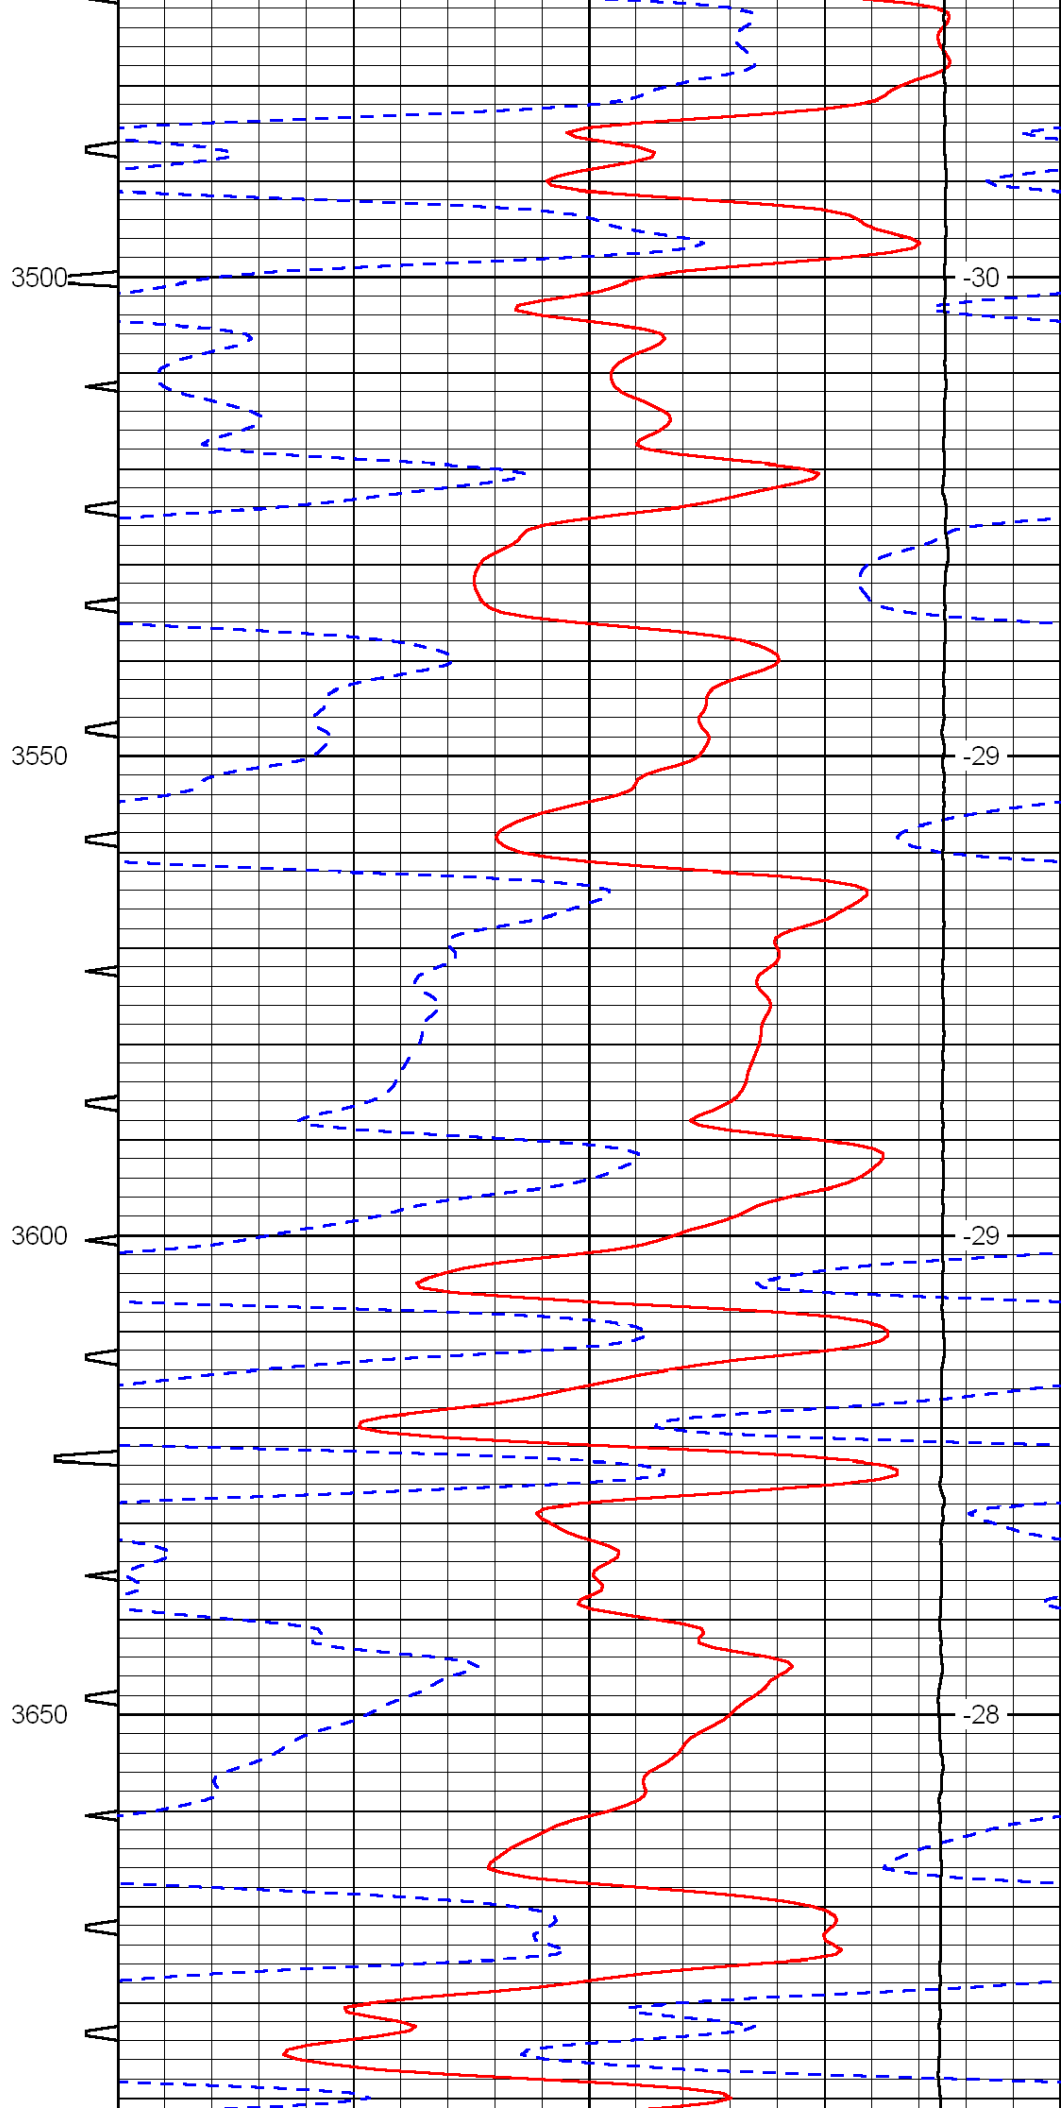

0	Gamma Ray	150	Sonic Int	140	Delta Time (usec/ft)	40
150	Gamma Ray	300	5	0	SPOR	-10
6	Caliper (GAPI)	16		15000	LTEN (lb)	0

0	Gamma Ray	150	Sonic Int	140	Delta Time (usec/ft)	40
150	Gamma Ray	300	5	0	SPOR	-10
6	Caliper (GAPI)	16		15000	LTEN (lb)	0
						LSPD