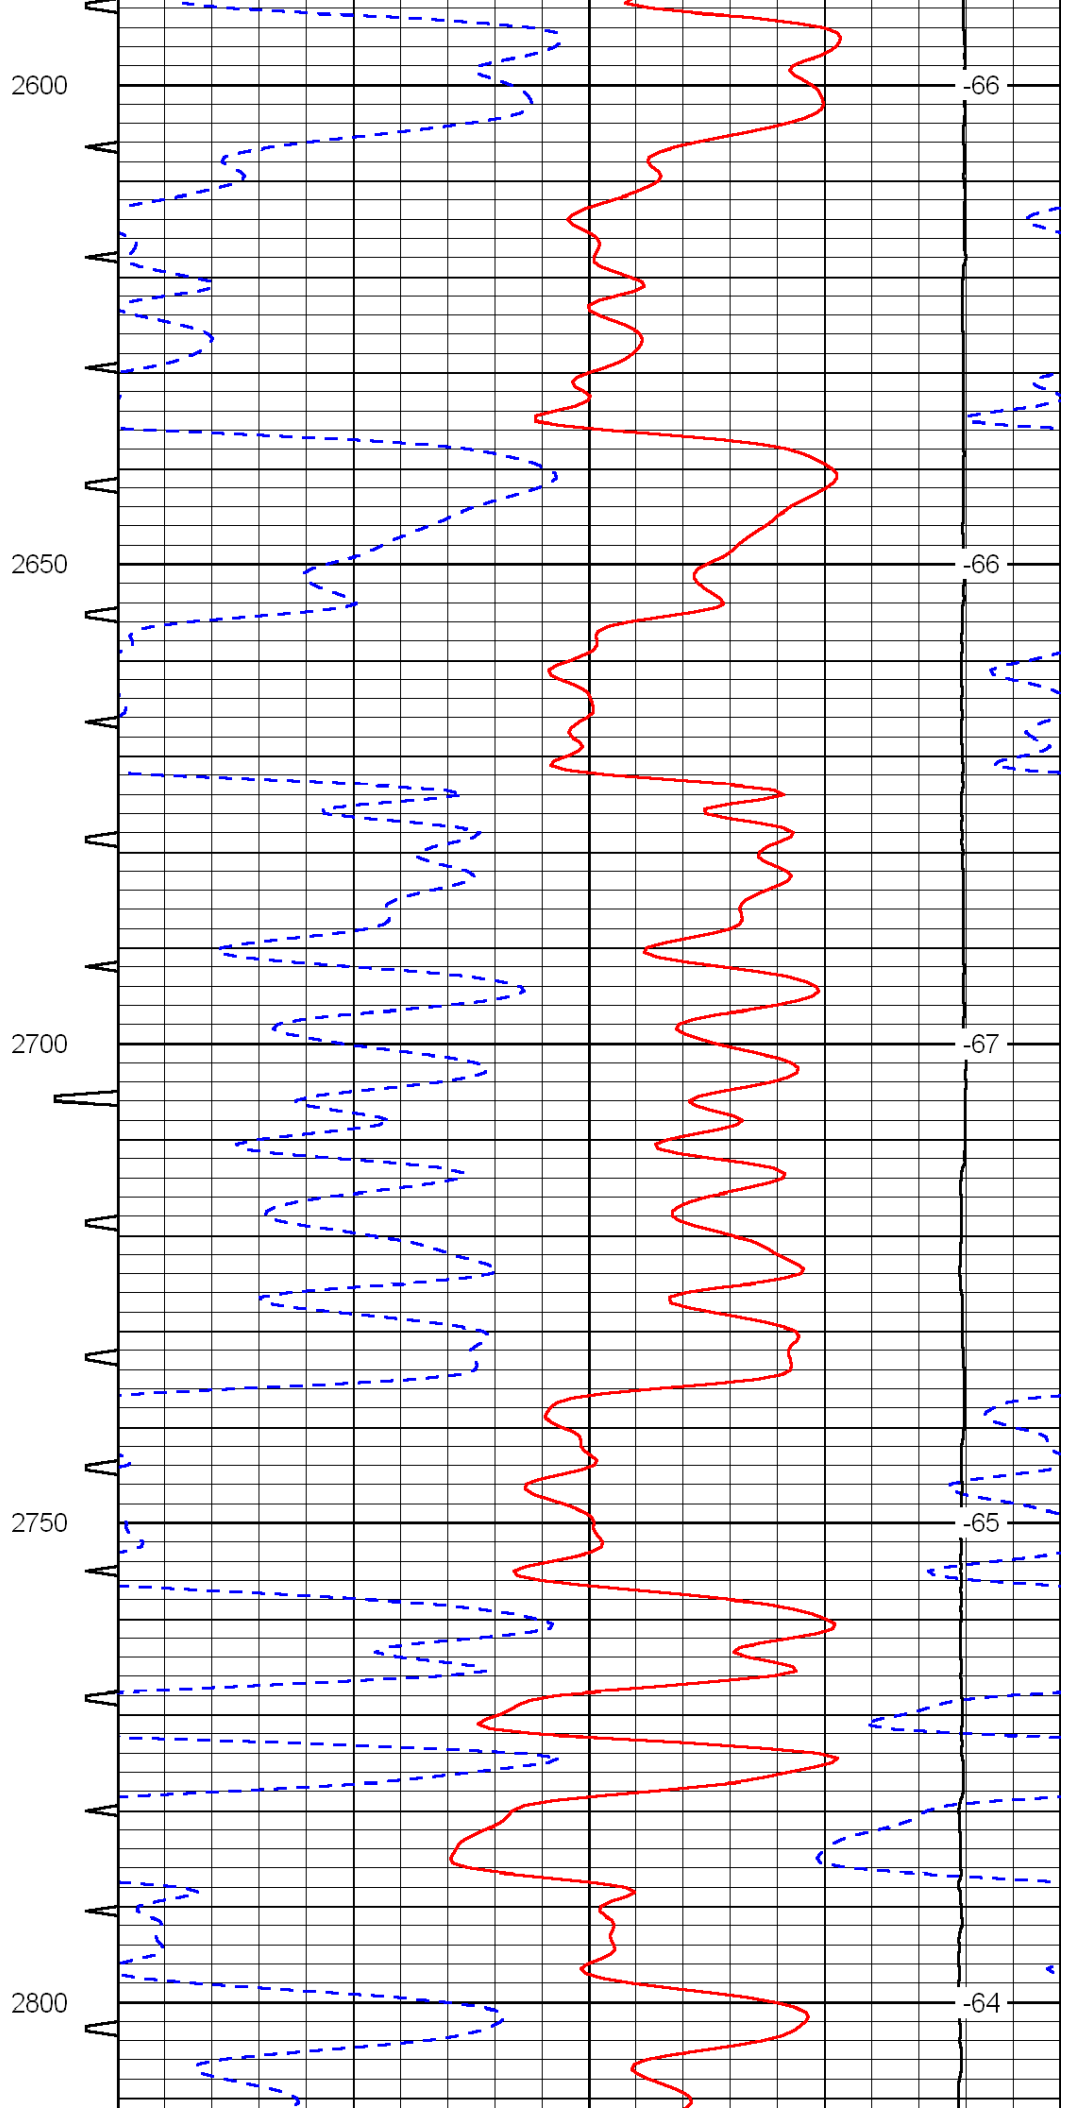

0	Gamma Ray	150	Sonic Int	140	Delta Time (usec/ft)	40
150	Gamma Ray	300	5	0	SPOR	-10
6	Caliper (GAPI)	16		15000	LTEN (lb)	0

0	Gamma Ray	150	Sonic Int	140	Delta Time (usec/ft)	40
150	Gamma Ray	300	5	0	SPOR	-10
6	Caliper (GAPI)	16		15000	LTEN (lb)	0
						LSPD