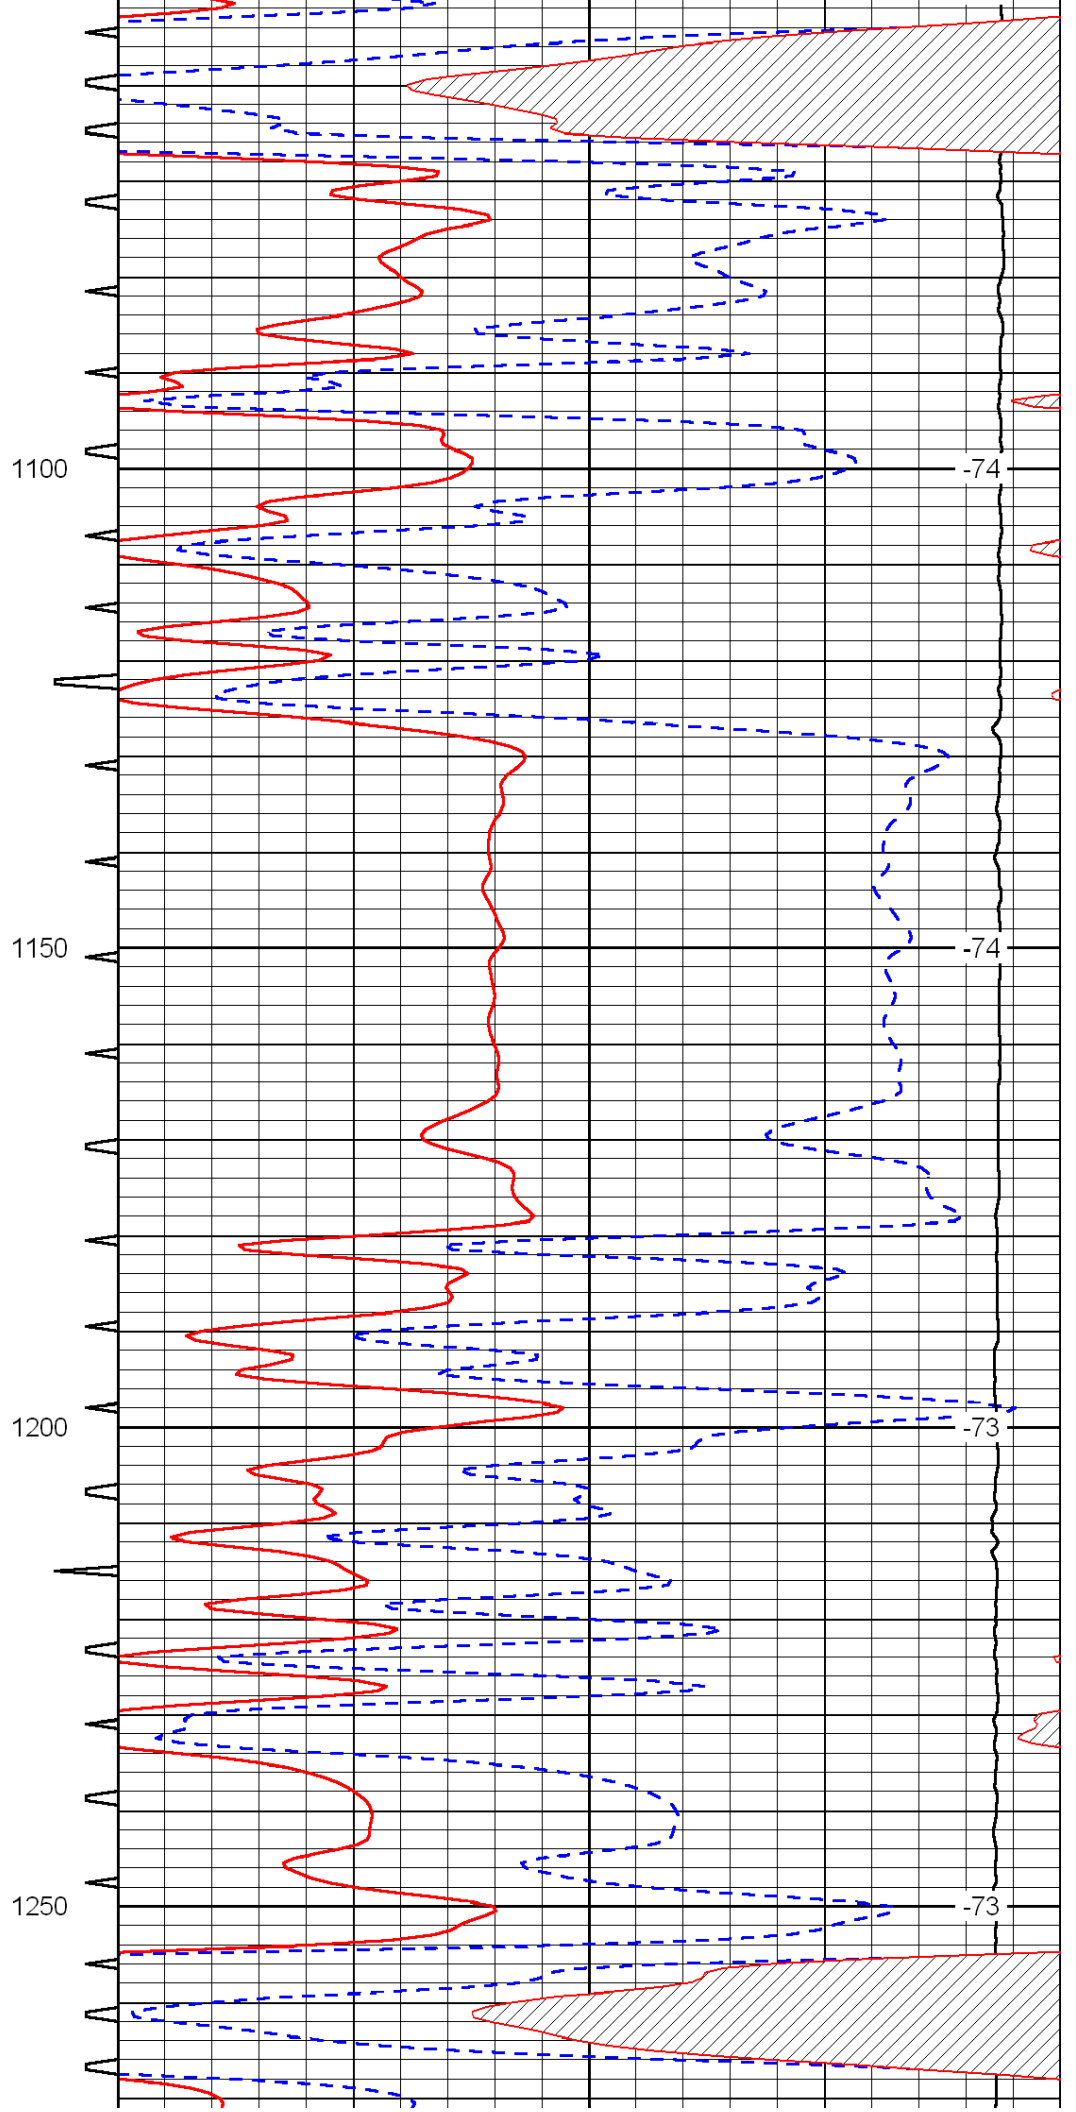

0	Gamma Ray	150	Sonic Int	140	Delta Time (usec/ft)	40
150	Gamma Ray	300	5	0	SPOR	-10
6	Caliper (GAPI)	16		15000	LTEN (lb)	0

0	Gamma Ray	150	Sonic Int	140	Delta Time (usec/ft)	40
150	Gamma Ray	300	5	0	SPOR	-10
6	Caliper (GAPI)	16		15000	LTEN (lb)	0
						LSPD