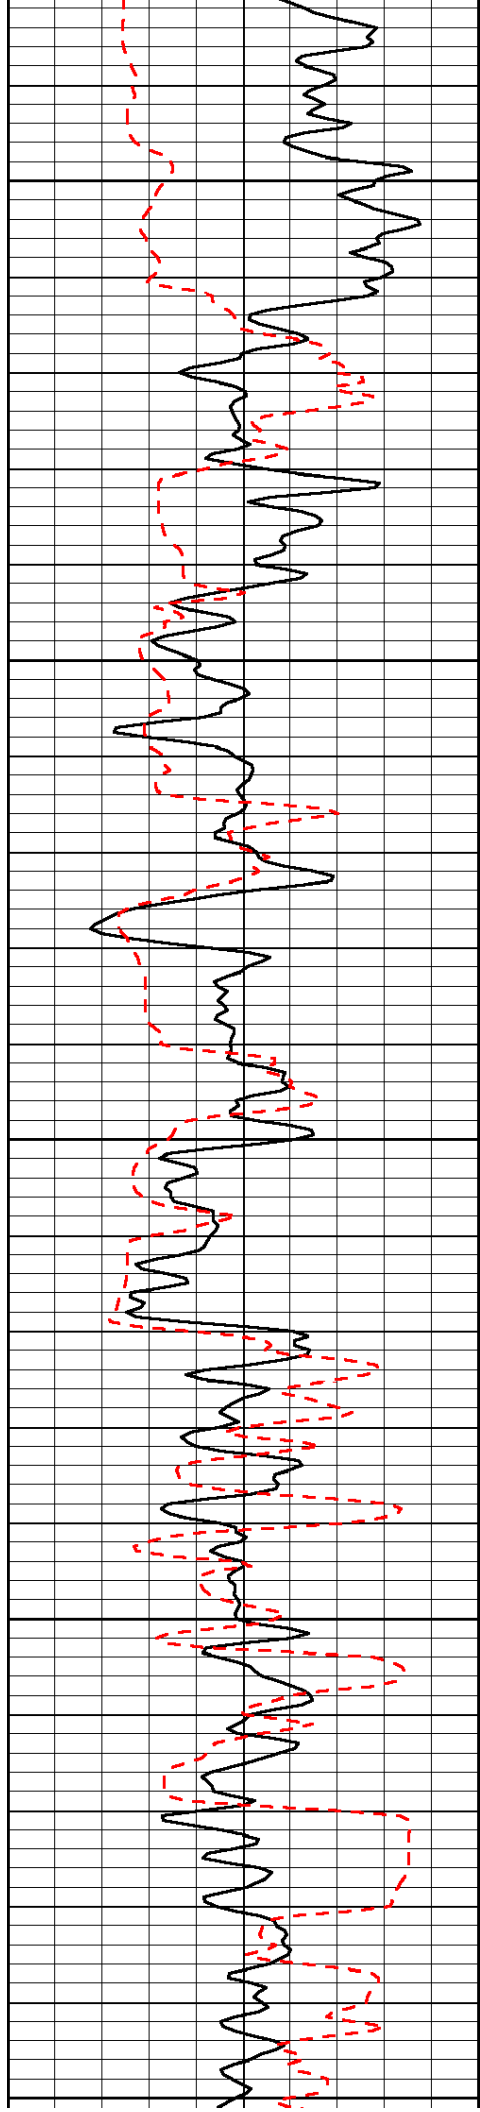

0	Gamma Ray	150	Sonic Int	140	Delta Time (usec/ft)	40
150	Gamma Ray	300	5	0	SPOR	-10
6	Caliper (GAPI)	16		15000	LTEN (lb)	0

0	Gamma Ray	150	Sonic Int	140	Delta Time (usec/ft)	40
150	Gamma Ray	300	5	0	SPOR	-10
6	Caliper (GAPI)	16		15000	LTEN (lb)	0
						LSPD