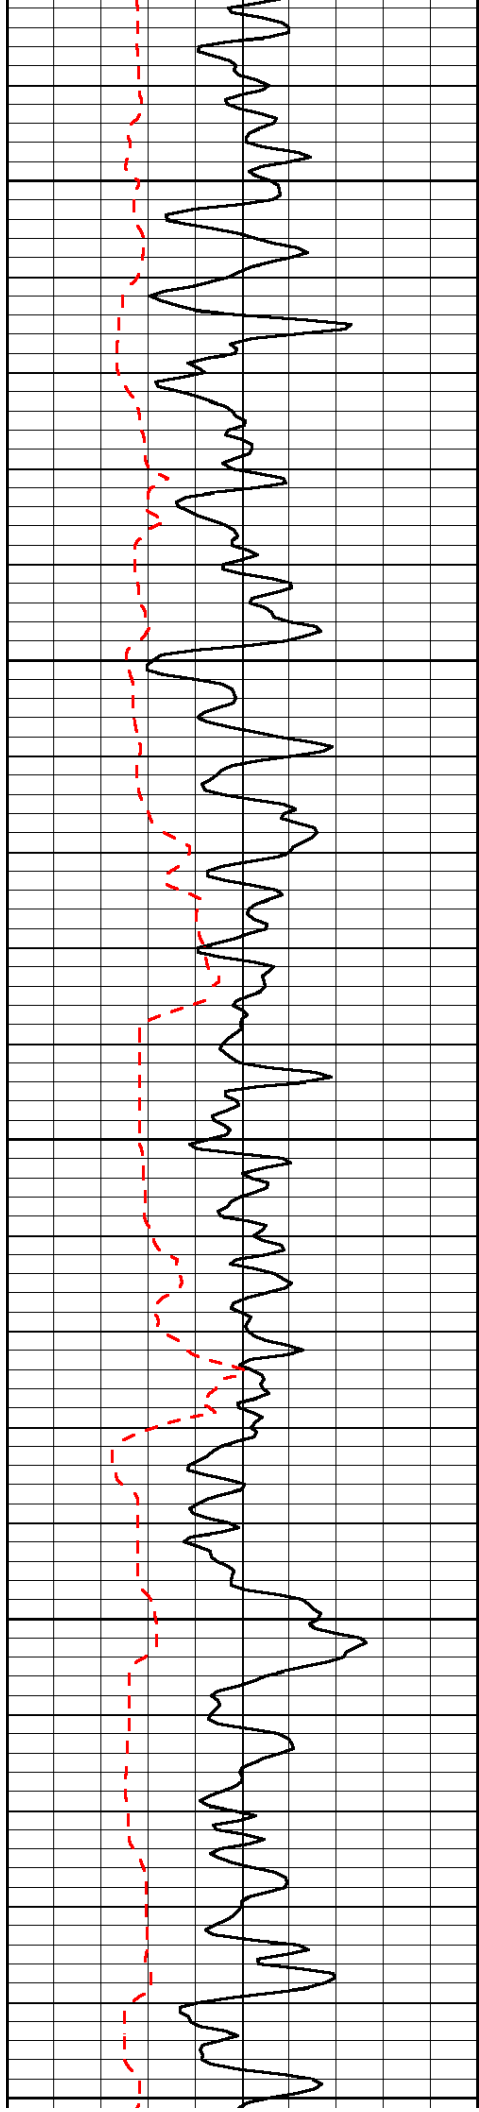

0	Gamma Ray	150	Sonic Int	140	Delta Time (usec/ft)	40
150	Gamma Ray	300	5	0	SPOR	-10
6	Caliper (GAPI)	16		15000	LTEN (lb)	0

0	Gamma Ray	150	Sonic Int	140	Delta Time (usec/ft)	40
150	Gamma Ray	300	5	0	SPOR	-10
6	Caliper (GAPI)	16		15000	LTEN (lb)	0
						LSPD