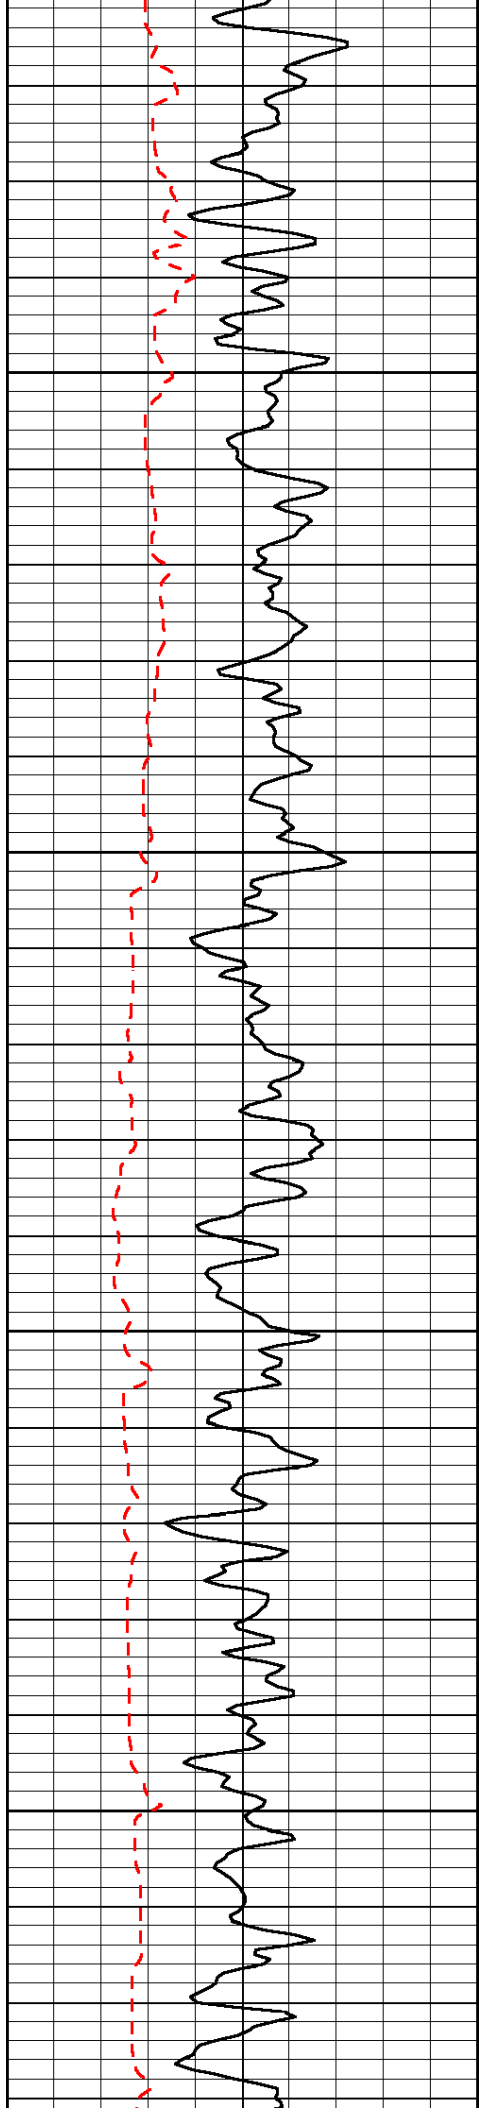

0	Gamma Ray	150	Sonic Int	140	Delta Time (usec/ft)	40
150	Gamma Ray	300	5	0	SPOR	-10
6	Caliper (GAPI)	16		15000	LTEN (lb)	0

0	Gamma Ray	150	Sonic Int	140	Delta Time (usec/ft)	40
150	Gamma Ray	300	5	0	SPOR	-10
6	Caliper (GAPI)	16		15000	LTEN (lb)	0
						LSPD