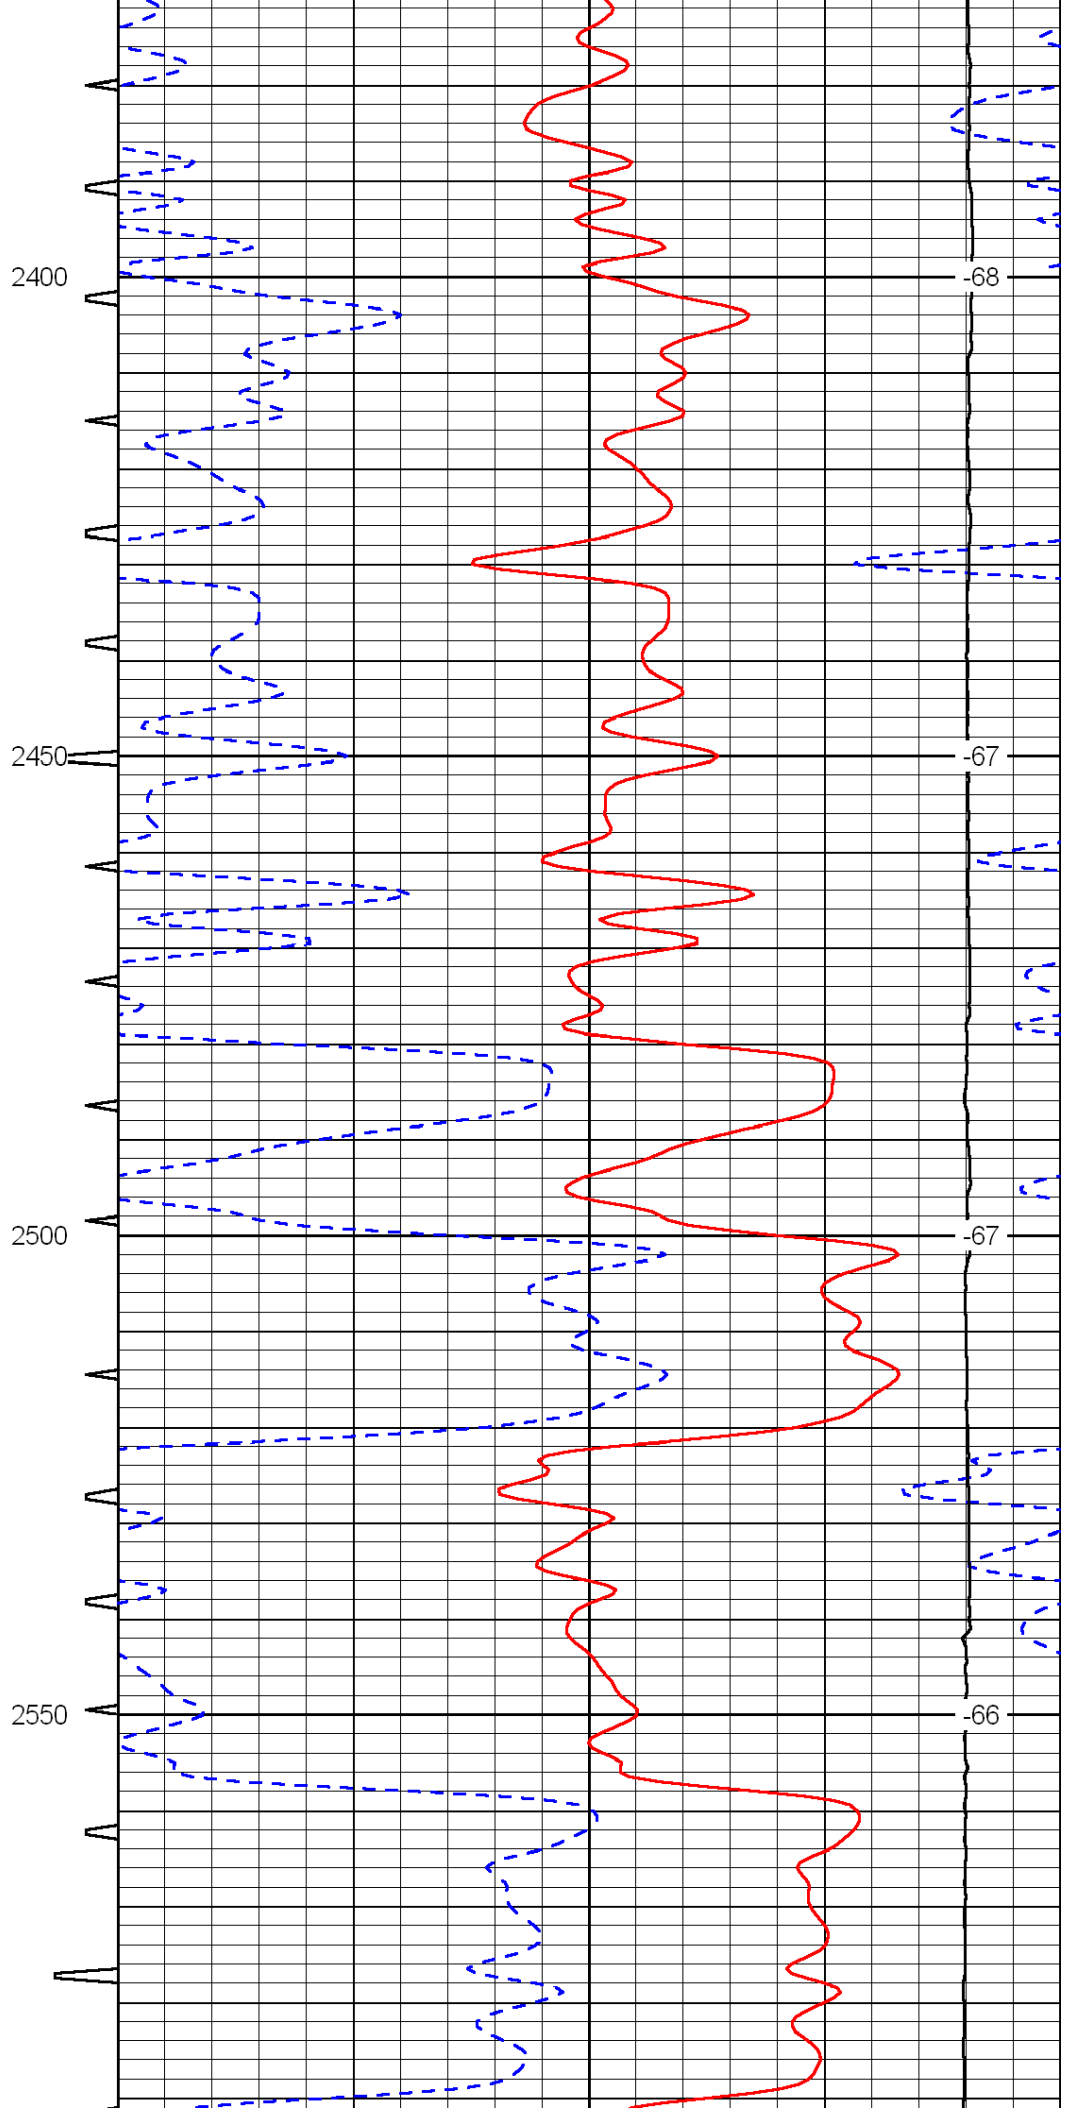

0	Gamma Ray	150	Sonic Int	140	Delta Time (usec/ft)	40
150	Gamma Ray	300	5	0	SPOR	-10
6	Caliper (GAPI)	16		15000	LTEN (lb)	0

0	Gamma Ray	150	Sonic Int	140	Delta Time (usec/ft)	40
150	Gamma Ray	300	5	0	SPOR	-10
6	Caliper (GAPI)	16		15000	LTEN (lb)	0
						LSPD