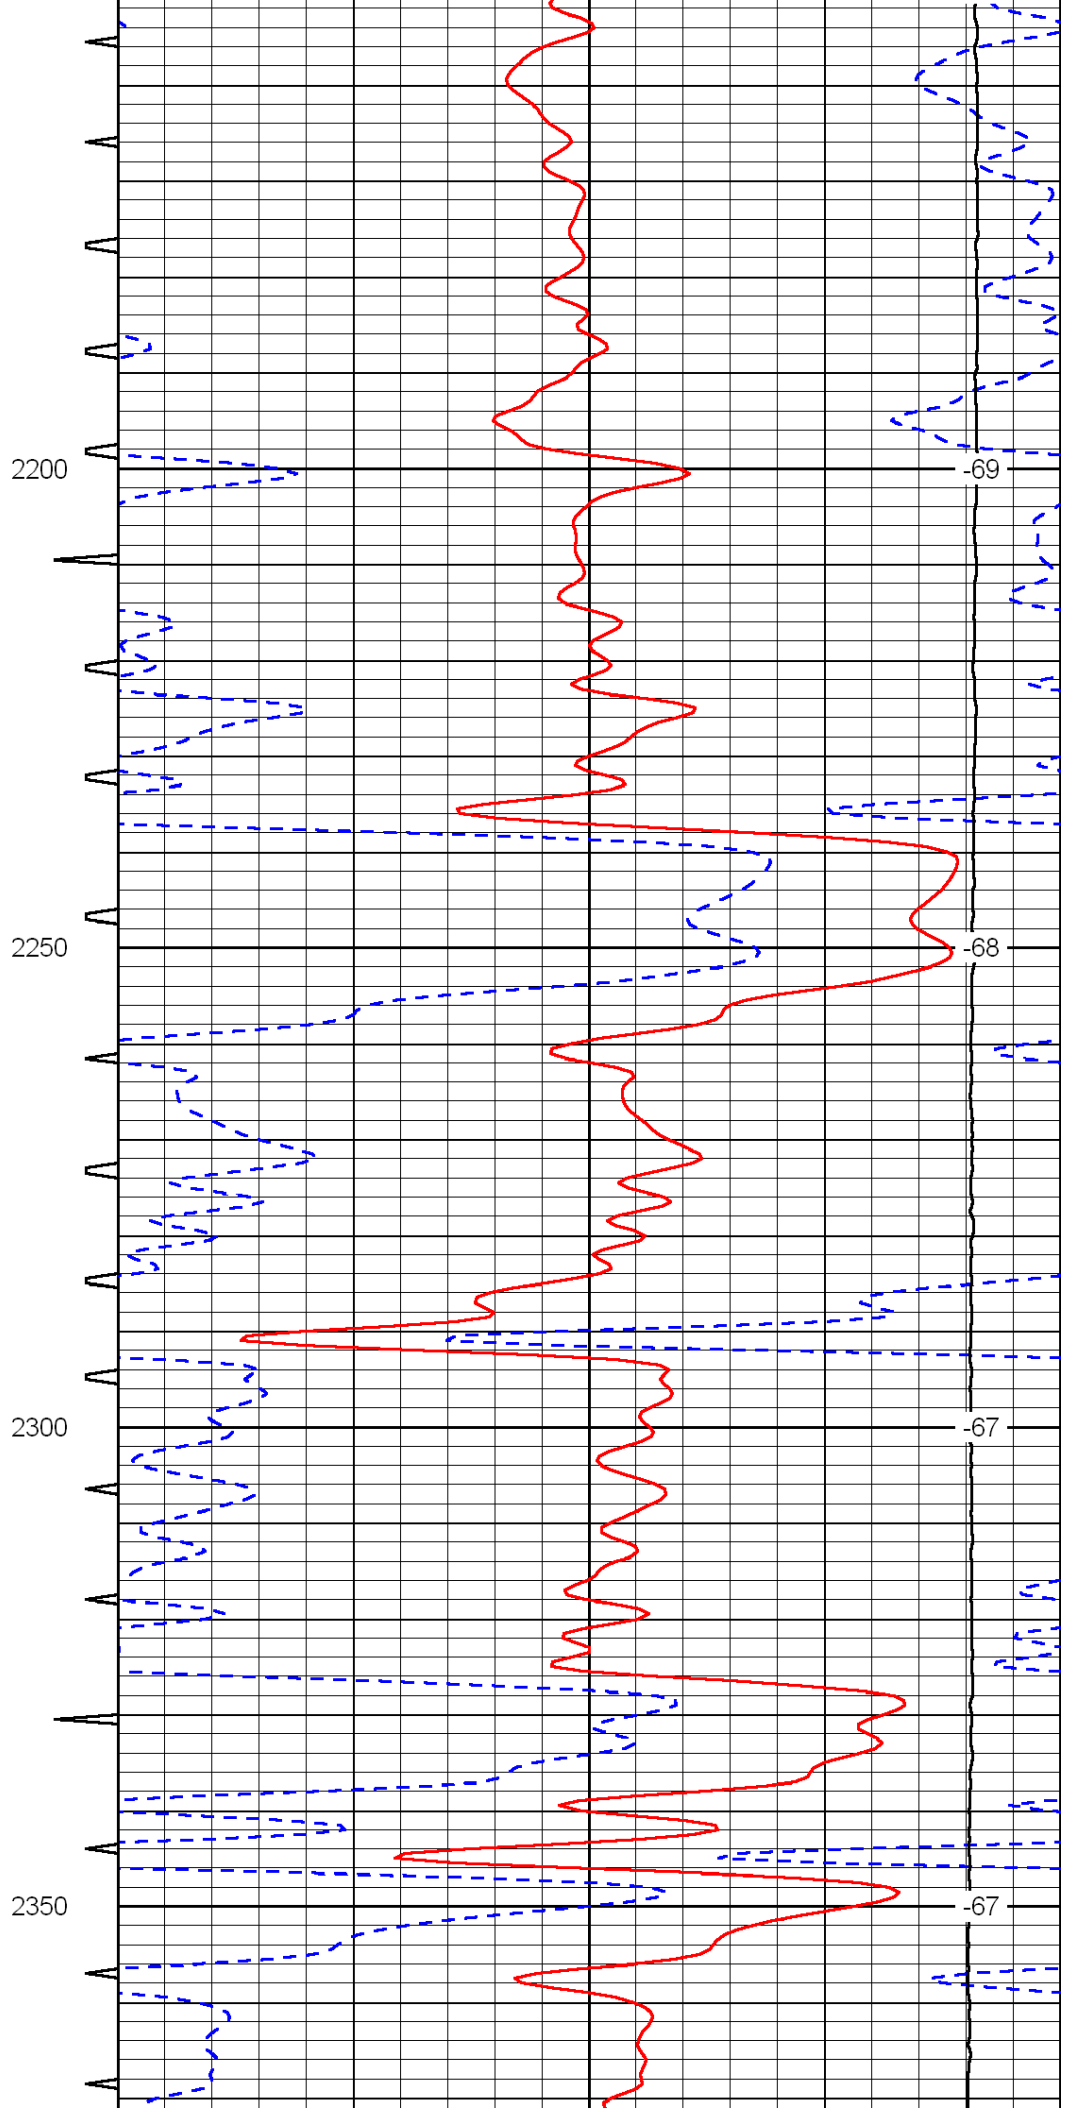

0	Gamma Ray	150	Sonic Int	140	Delta Time (usec/ft)	40
150	Gamma Ray	300	5	0	SPOR	-10
6	Caliper (GAPI)	16		15000	LTEN (lb)	0

0	Gamma Ray	150	Sonic Int	140	Delta Time (usec/ft)	40
150	Gamma Ray	300	5	0	SPOR	-10
6	Caliper (GAPI)	16		15000	LTEN (lb)	0
						LSPD