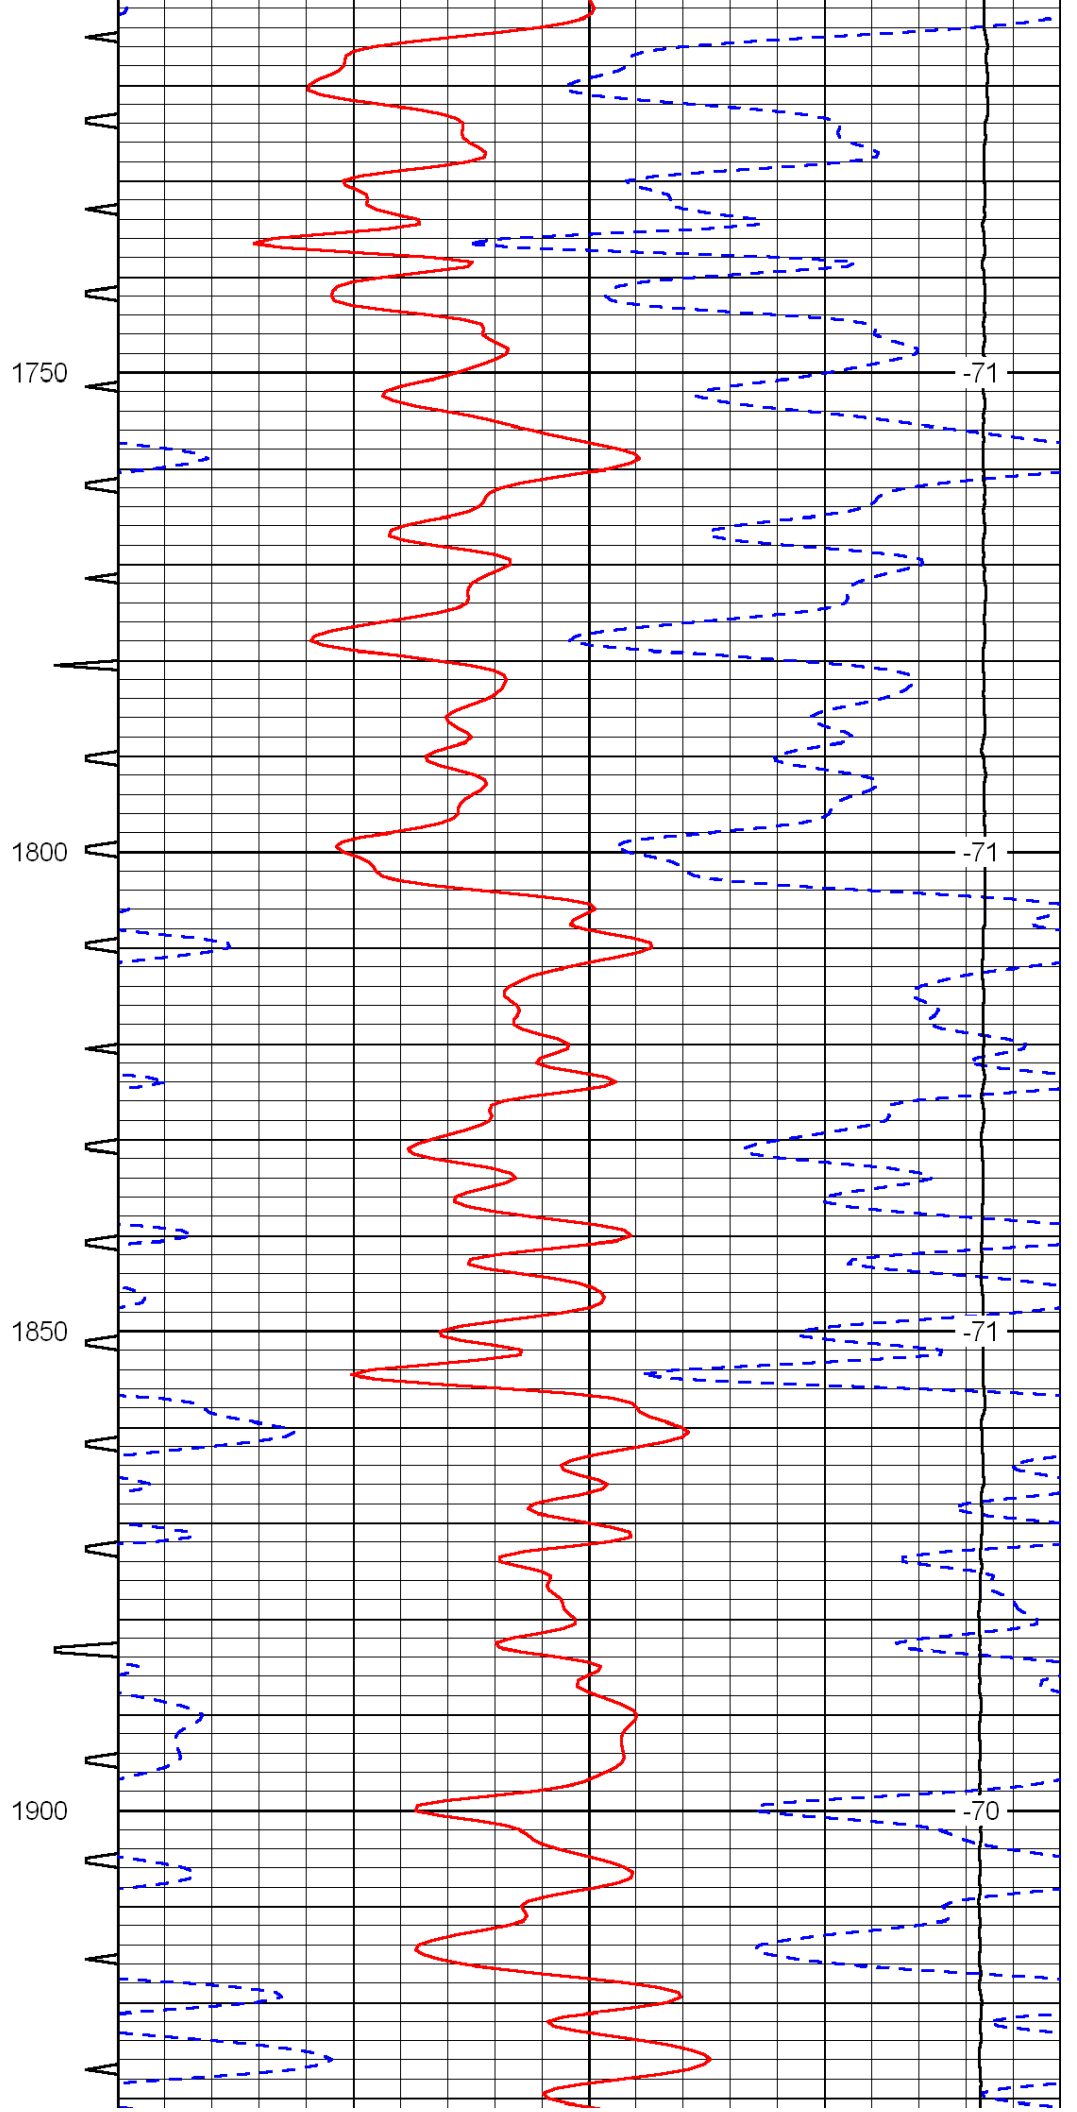

0	Gamma Ray	150	Sonic Int	140	Delta Time (usec/ft)	40
150	Gamma Ray	300	5	0	SPOR	-10
6	Caliper (GAPI)	16		15000	LTEN (lb)	0

0	Gamma Ray	150	Sonic Int	140	Delta Time (usec/ft)	40
150	Gamma Ray	300	5	0	SPOR	-10
6	Caliper (GAPI)	16		15000	LTEN (lb)	0
						LSPD