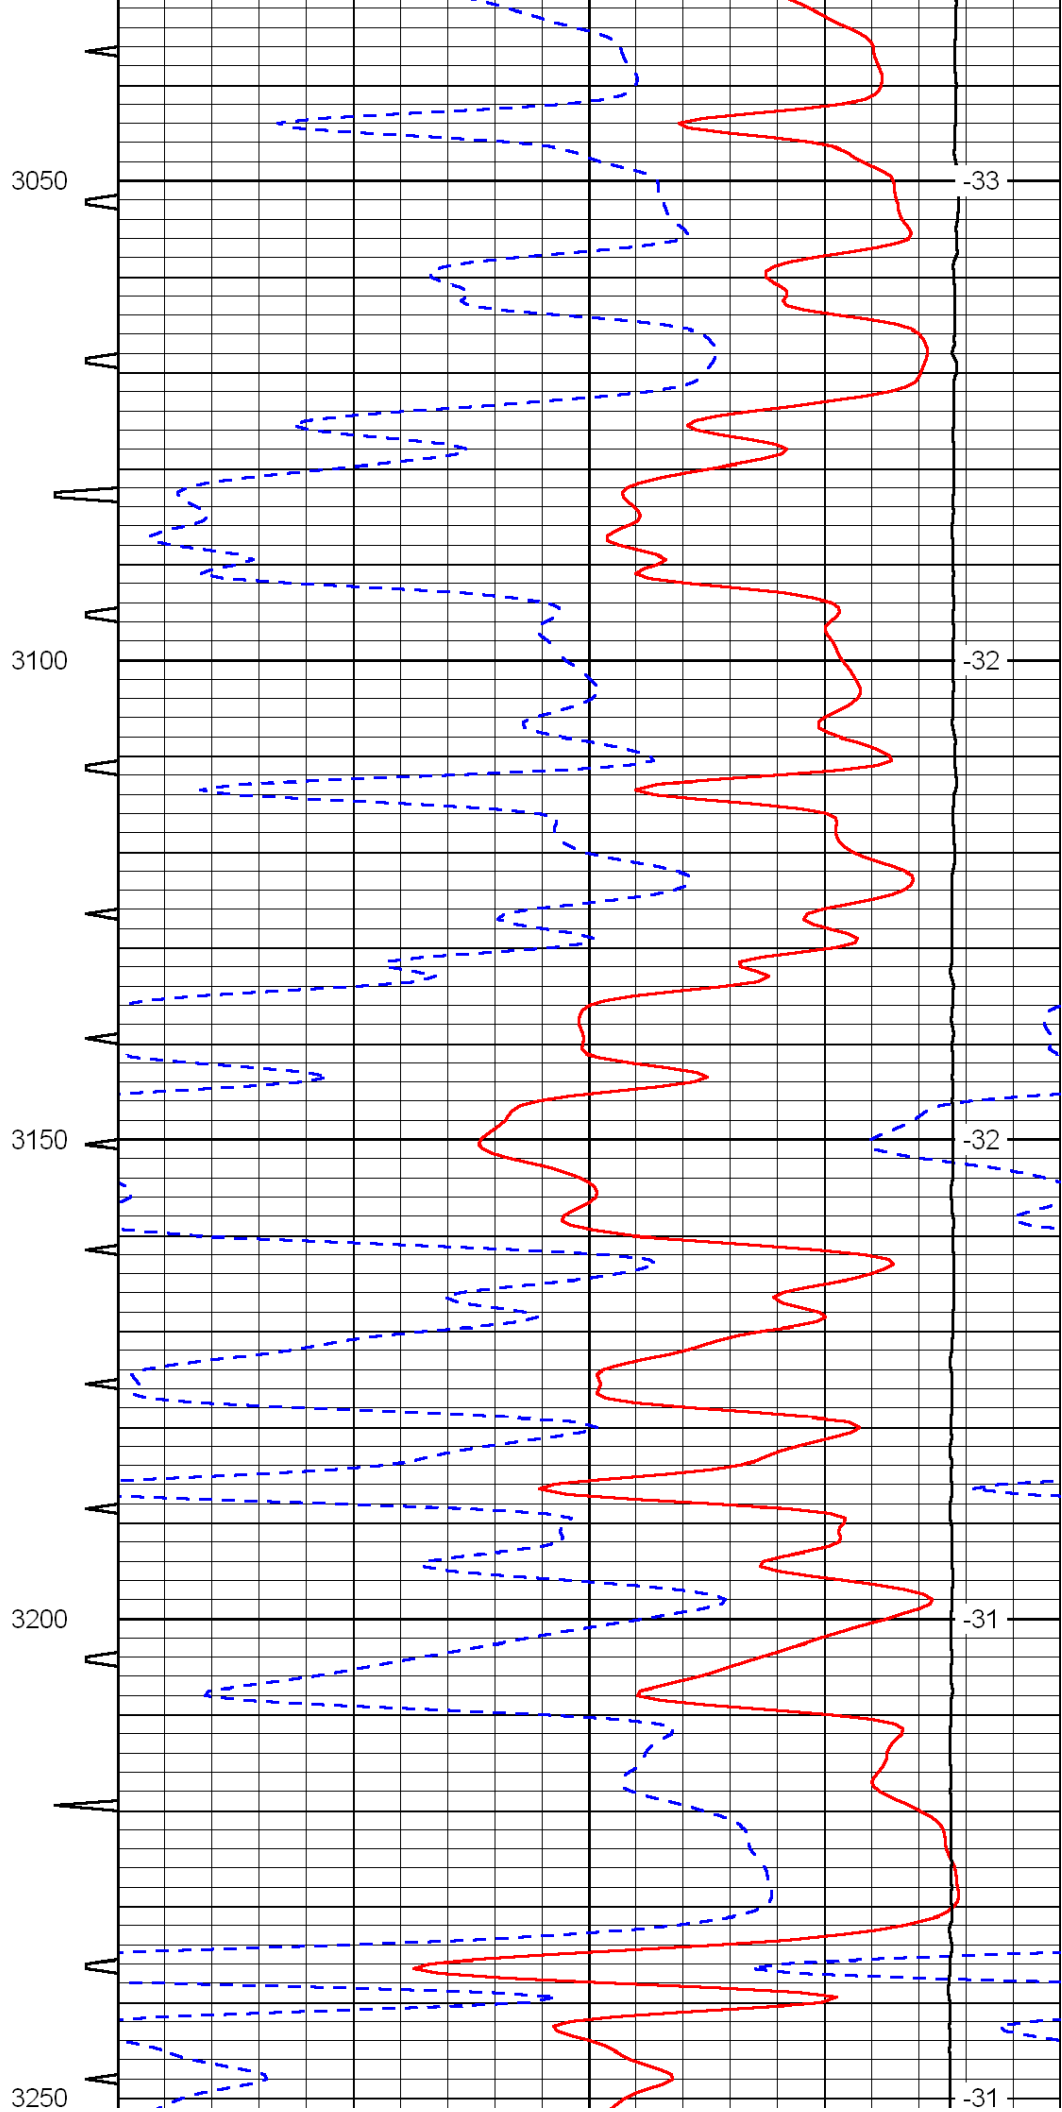

0	Gamma Ray	150	Sonic Int	140	Delta Time (usec/ft)	40
150	Gamma Ray	300	5	0	SPOR	-10
6	Caliper (GAPI)	16		15000	LTEN (lb)	0

0	Gamma Ray	150	Sonic Int	140	Delta Time (usec/ft)	40
150	Gamma Ray	300	5	0	SPOR	-10
6	Caliper (GAPI)	16		15000	LTEN (lb)	0
						LSPD