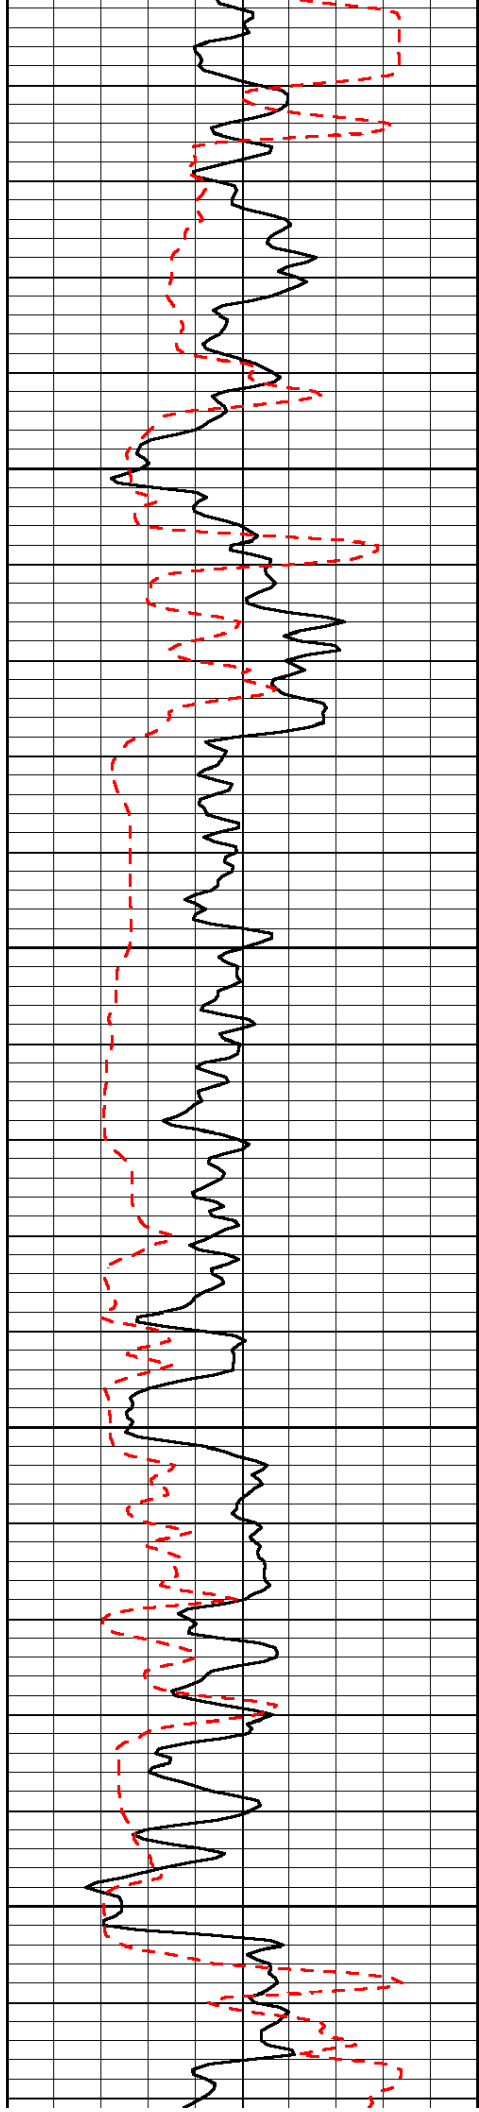

0	Gamma Ray	150	Sonic Int	140	Delta Time (usec/ft)	40
150	Gamma Ray	300	5	0	SPOR	-10
6	Caliper (GAPI)	16		15000	LTEN (lb)	0

0	Gamma Ray	150	Sonic Int	140	Delta Time (usec/ft)	40
150	Gamma Ray	300	5	0	SPOR	-10
6	Caliper (GAPI)	16		15000	LTEN (lb)	0
						LSPD