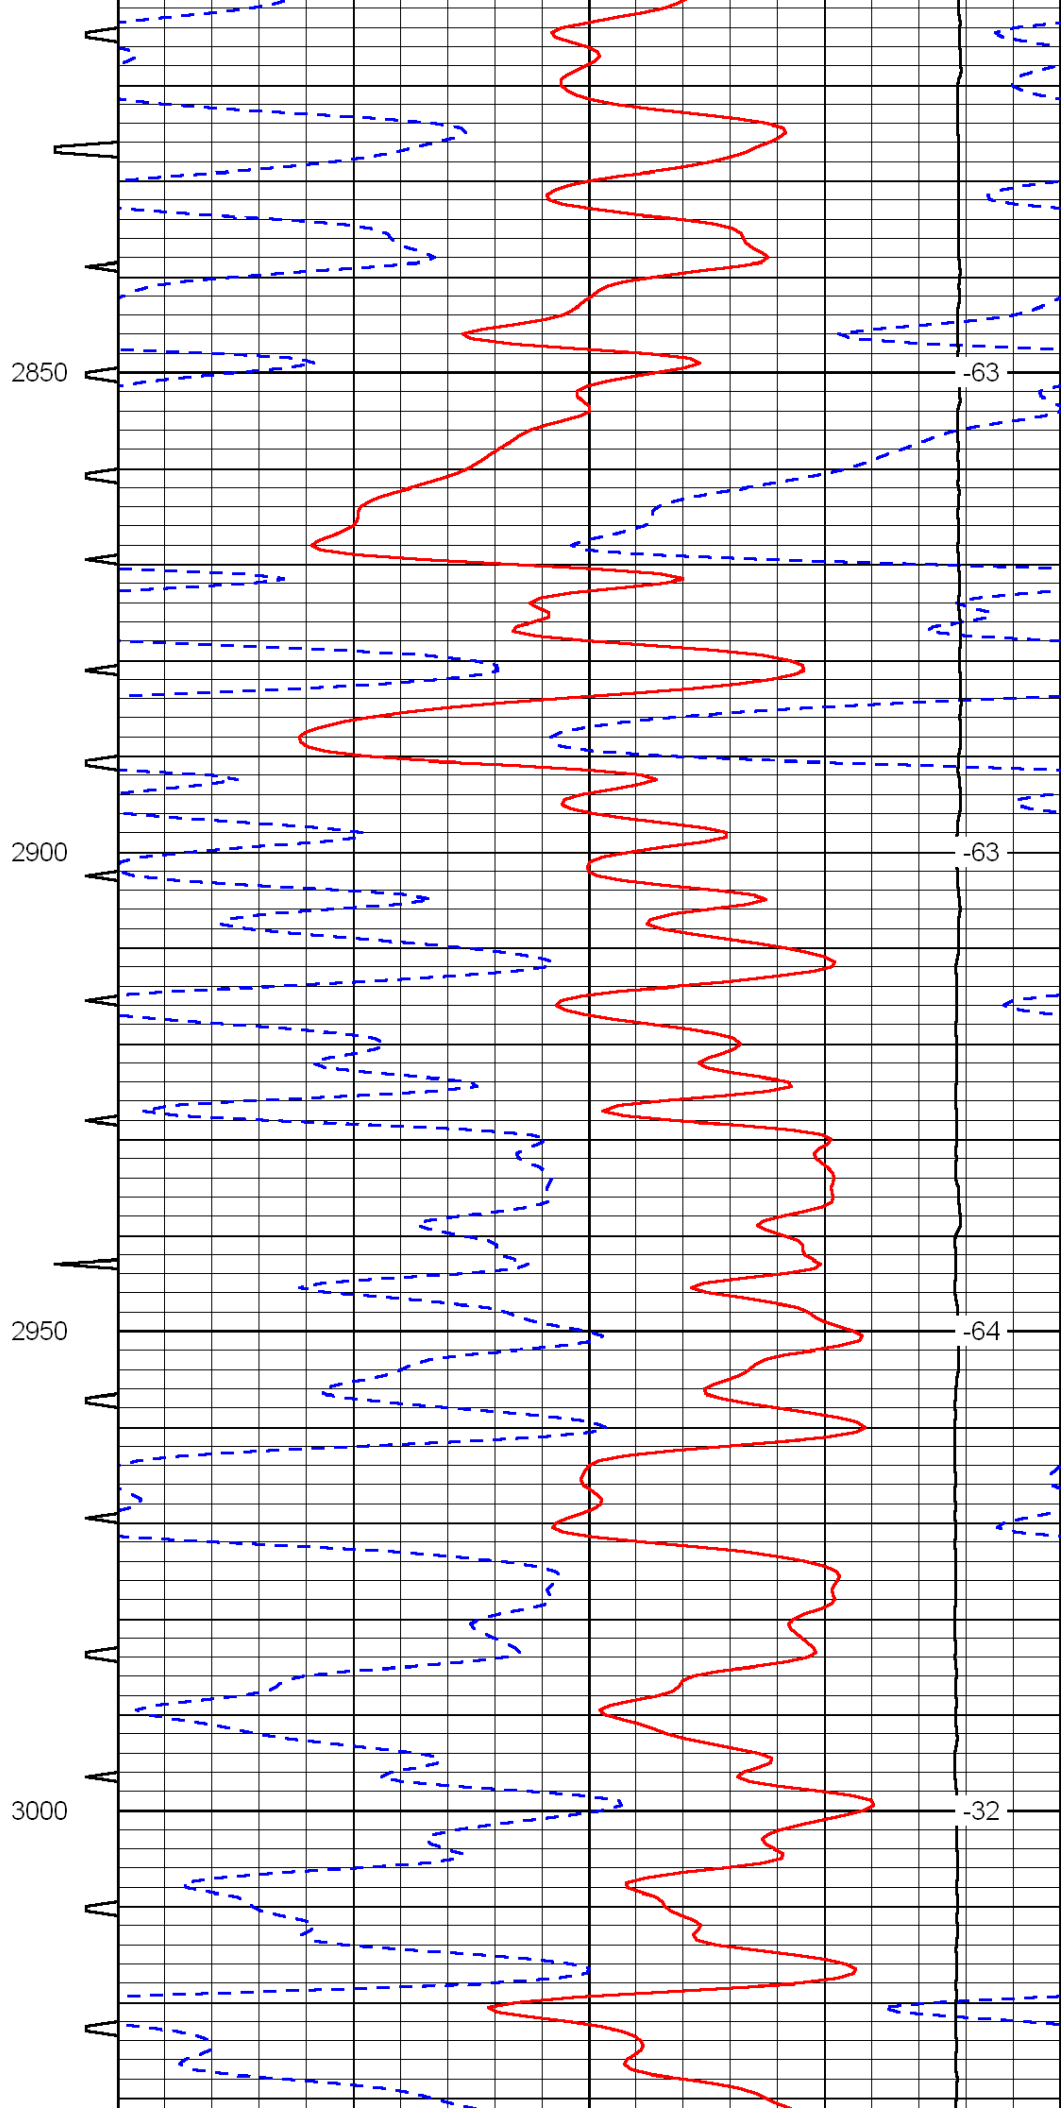

0	Gamma Ray	150	Sonic Int	140	Delta Time (usec/ft)	40
150	Gamma Ray	300	5	0	SPOR	-10
6	Caliper (GAPI)	16		15000	LTEN (lb)	0

0	Gamma Ray	150	Sonic Int	140	Delta Time (usec/ft)	40
150	Gamma Ray	300	5	0	SPOR	-10
6	Caliper (GAPI)	16		15000	LTEN (lb)	0
						LSPD