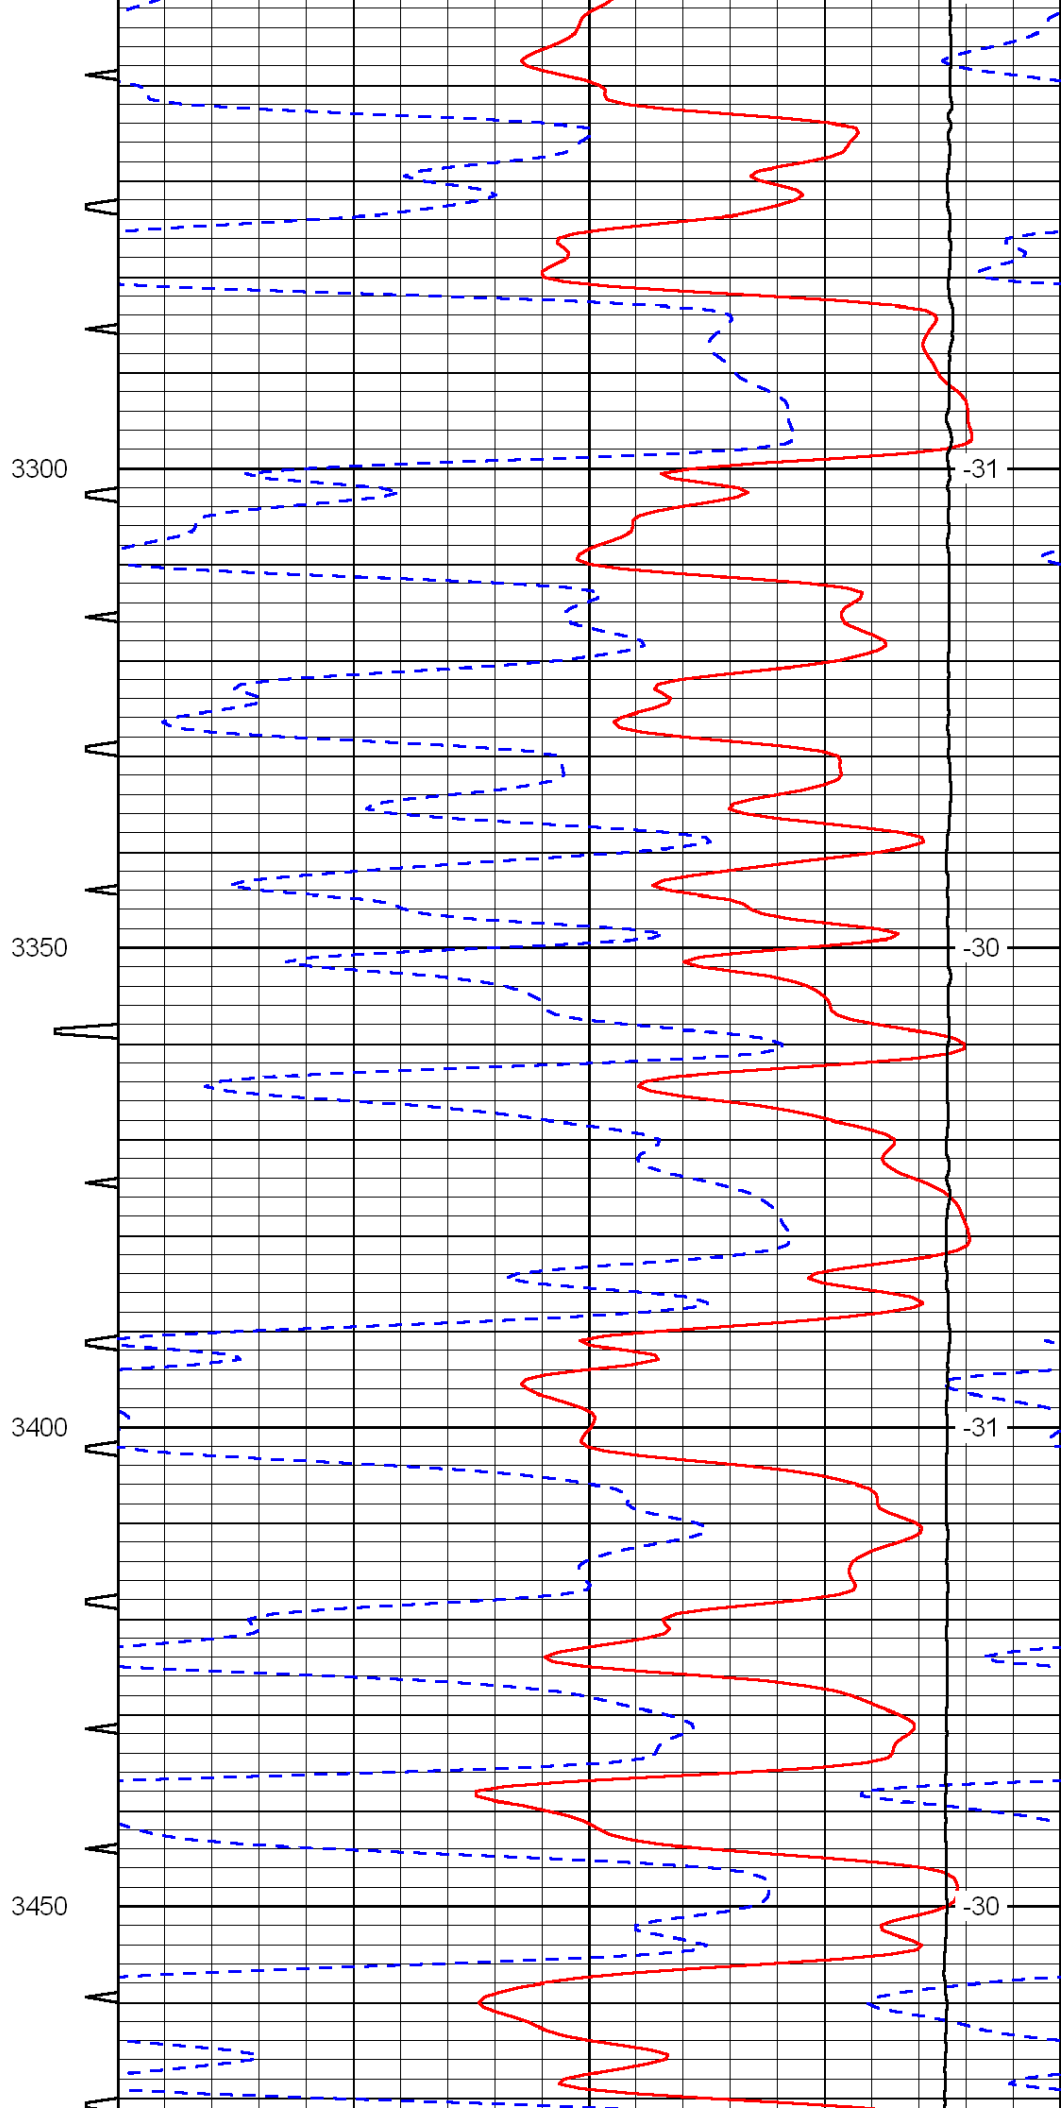

0	Gamma Ray	150	Sonic Int	140	Delta Time (usec/ft)	40
150	Gamma Ray	300	5	0	SPOR	-10
6	Caliper (GAPI)	16		15000	LTEN (lb)	0

0	Gamma Ray	150	Sonic Int	140	Delta Time (usec/ft)	40
150	Gamma Ray	300	5	0	SPOR	-10
6	Caliper (GAPI)	16		15000	LTEN (lb)	0
						LSPD