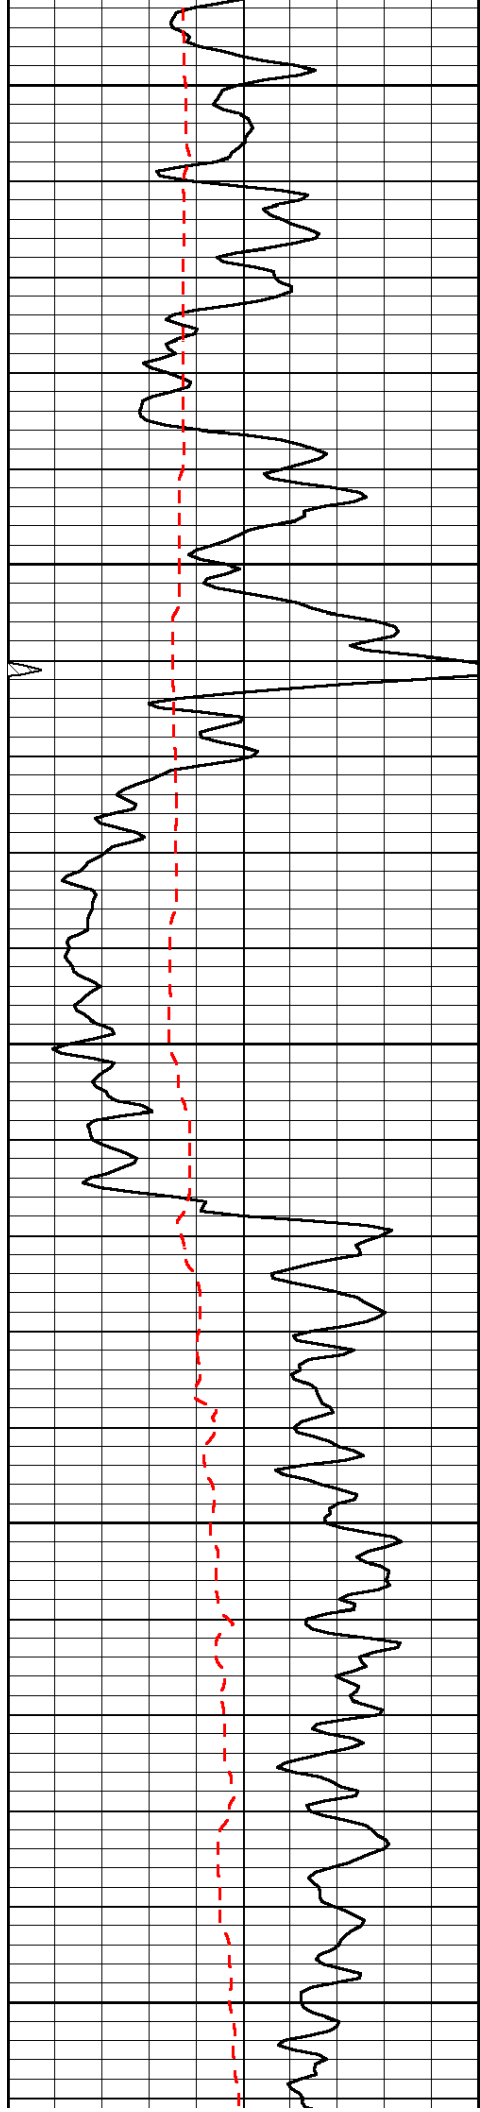

0	Gamma Ray	150	Sonic Int	140	Delta Time (usec/ft)	40
150	Gamma Ray	300	5	0	SPOR	-10
6	Caliper (GAPI)	16		15000	LTEN (lb)	0

0	Gamma Ray	150	Sonic Int	140	Delta Time (usec/ft)	40
150	Gamma Ray	300	5	0	SPOR	-10
6	Caliper (GAPI)	16		15000	LTEN (lb)	0
						LSPD