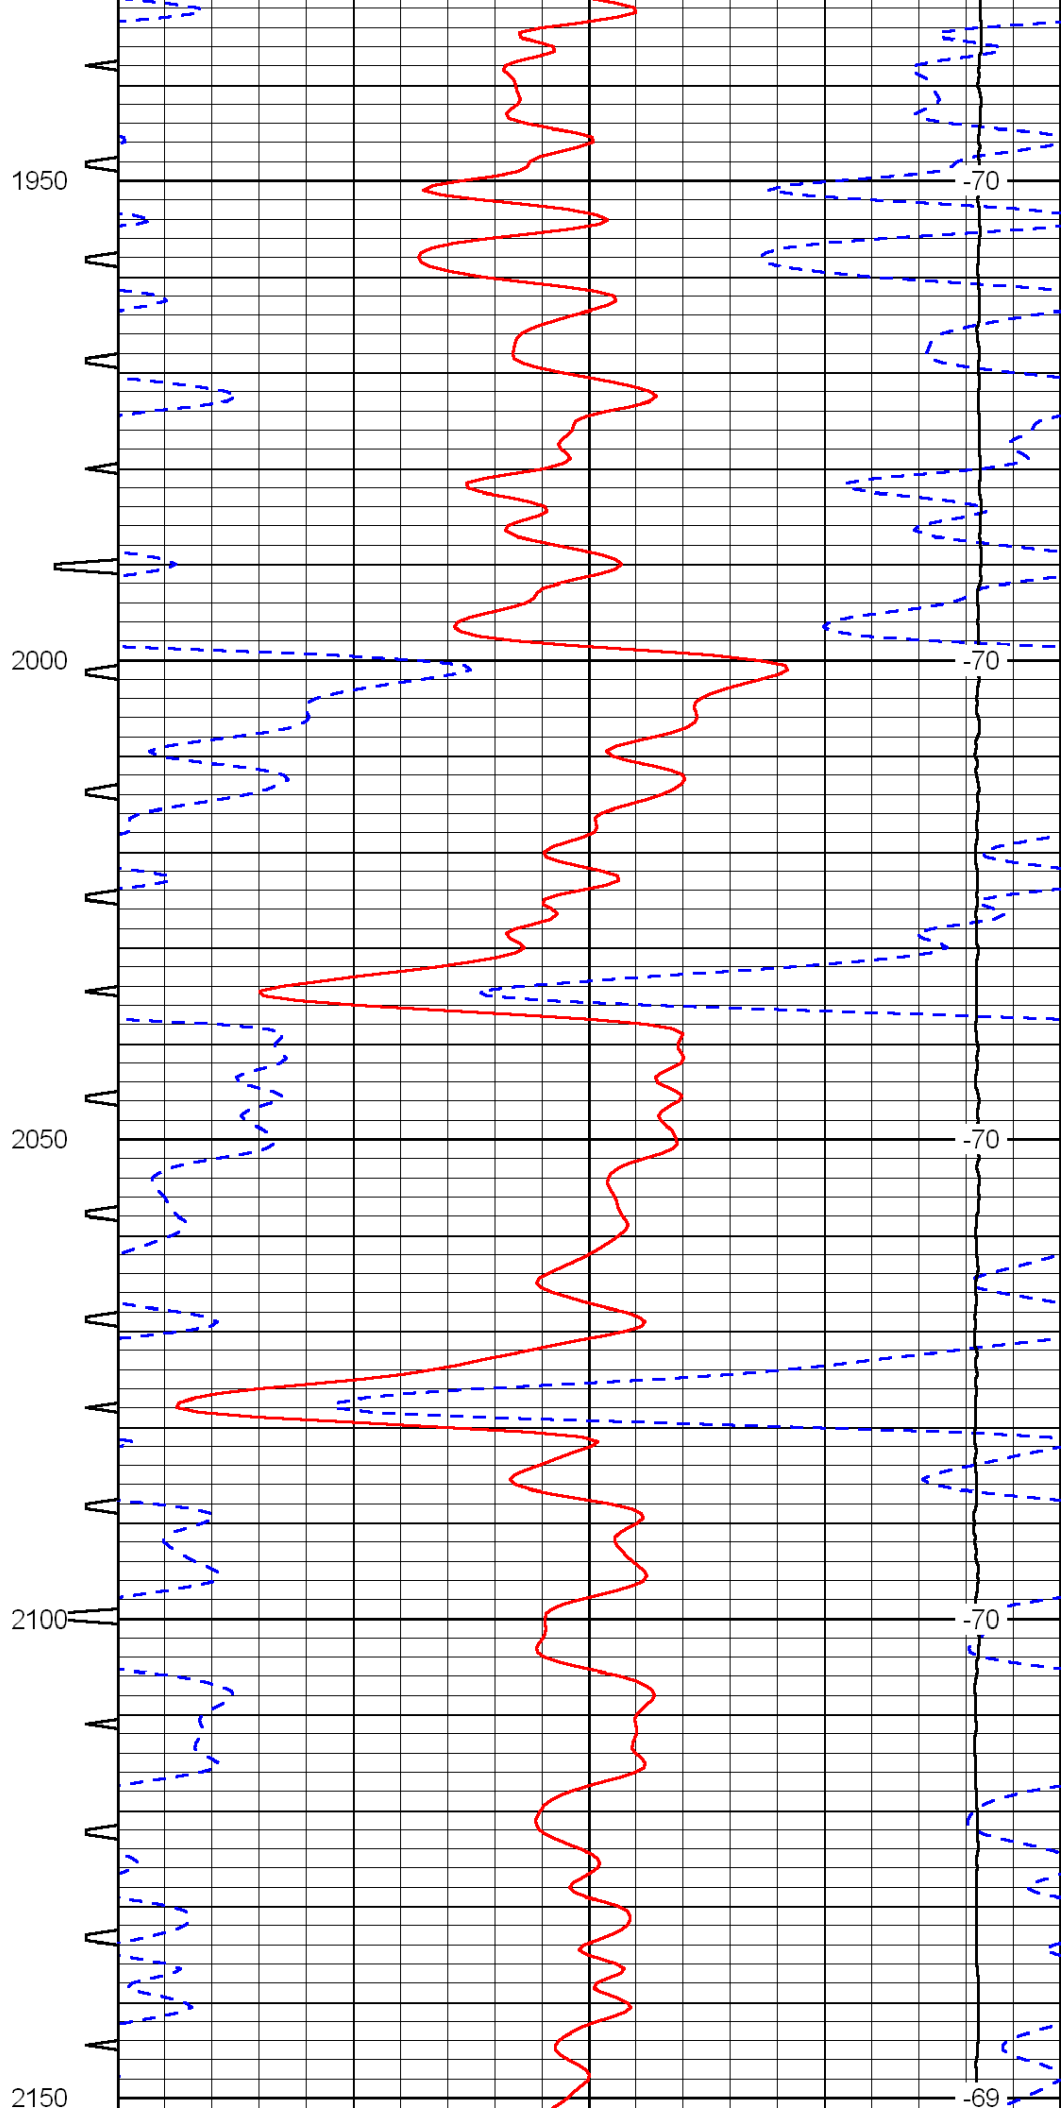

0	Gamma Ray	150	Sonic Int	140	Delta Time (usec/ft)	40
150	Gamma Ray	300	5	0	SPOR	-10
6	Caliper (GAPI)	16		15000	LTEN (lb)	0

0	Gamma Ray	150	Sonic Int	140	Delta Time (usec/ft)	40
150	Gamma Ray	300	5	0	SPOR	-10
6	Caliper (GAPI)	16		15000	LTEN (lb)	0
						LSPD