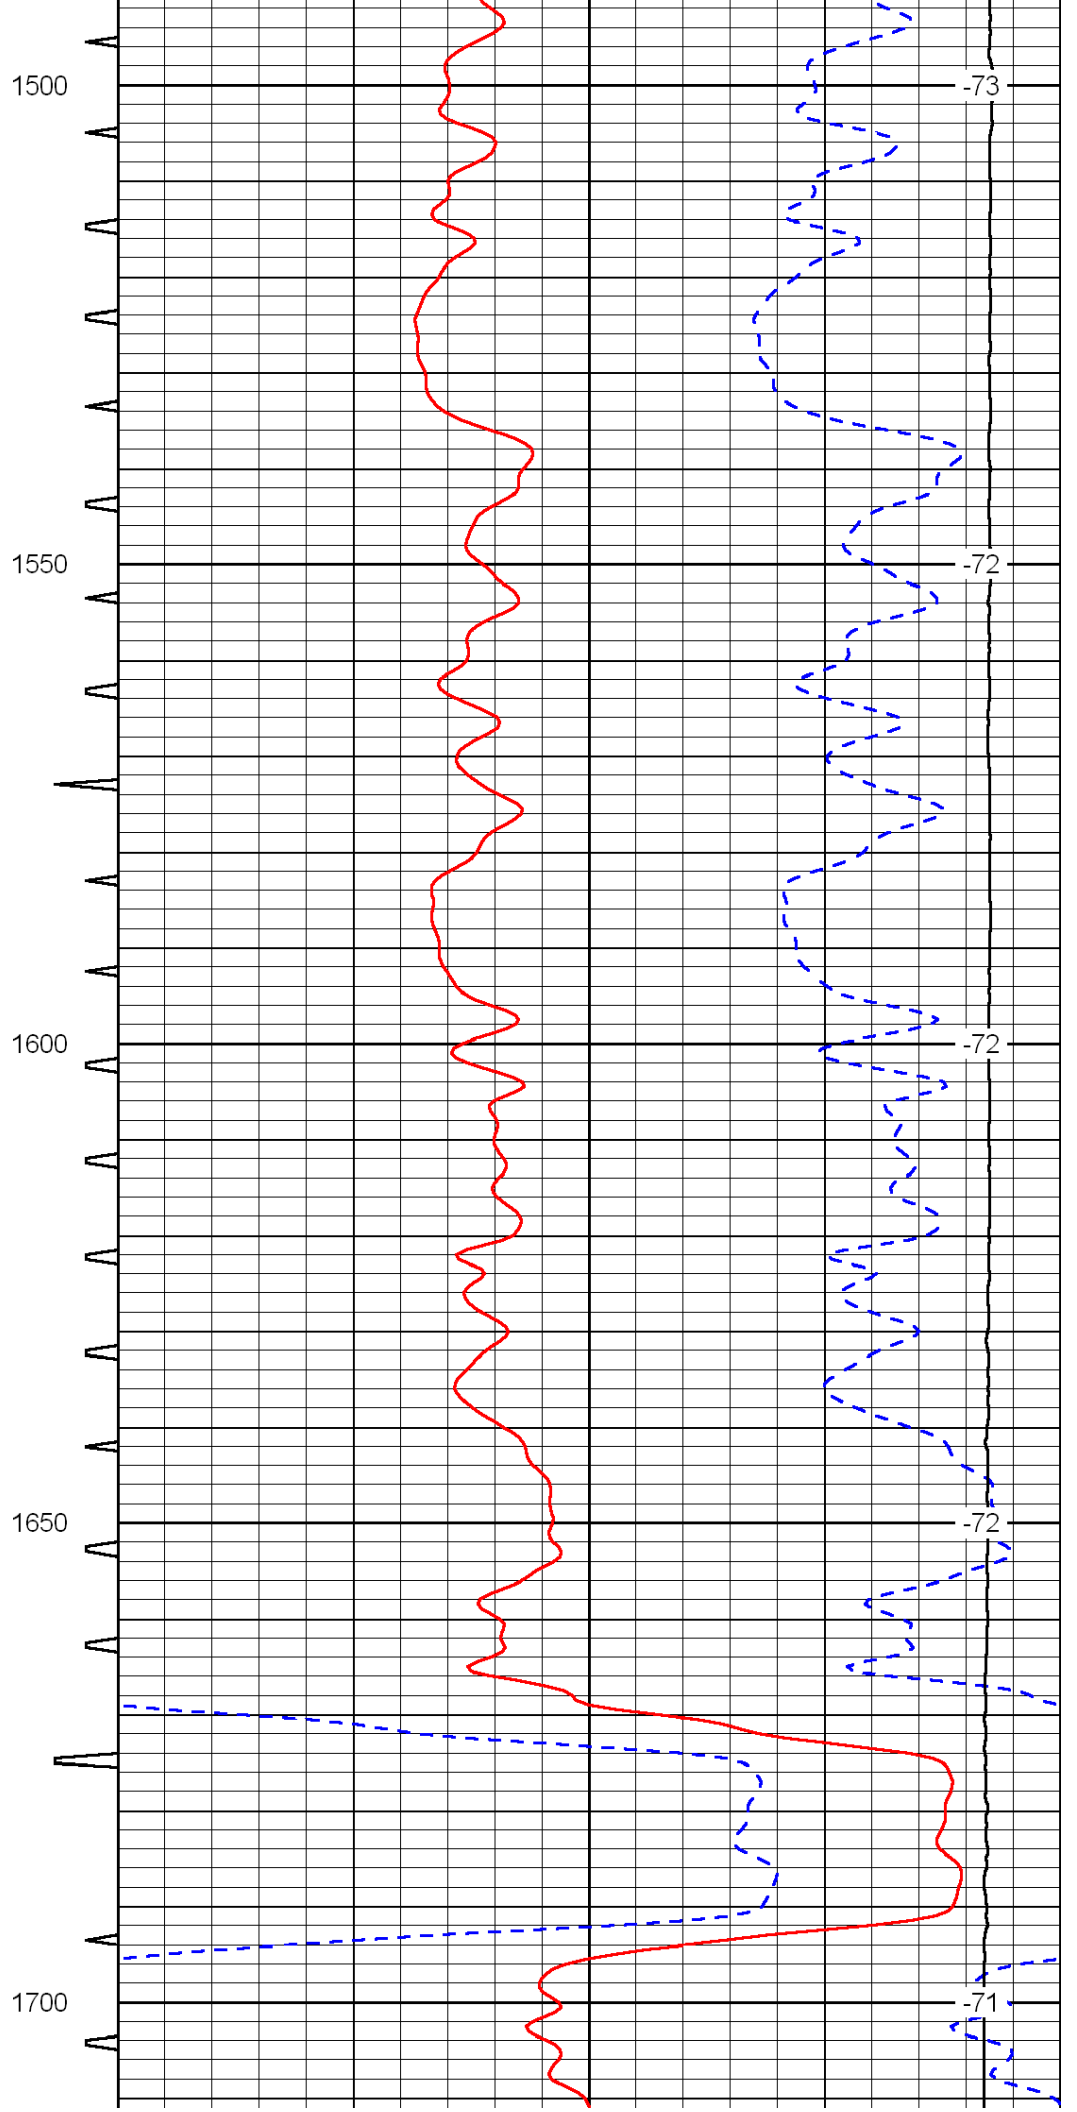

0	Gamma Ray	150	Sonic Int	140	Delta Time (usec/ft)	40
150	Gamma Ray	300	5	0	SPOR	-10
6	Caliper (GAPI)	16		15000	LTEN (lb)	0

0	Gamma Ray	150	Sonic Int	140	Delta Time (usec/ft)	40
150	Gamma Ray	300	5	0	SPOR	-10
6	Caliper (GAPI)	16		15000	LTEN (lb)	0
						LSPD