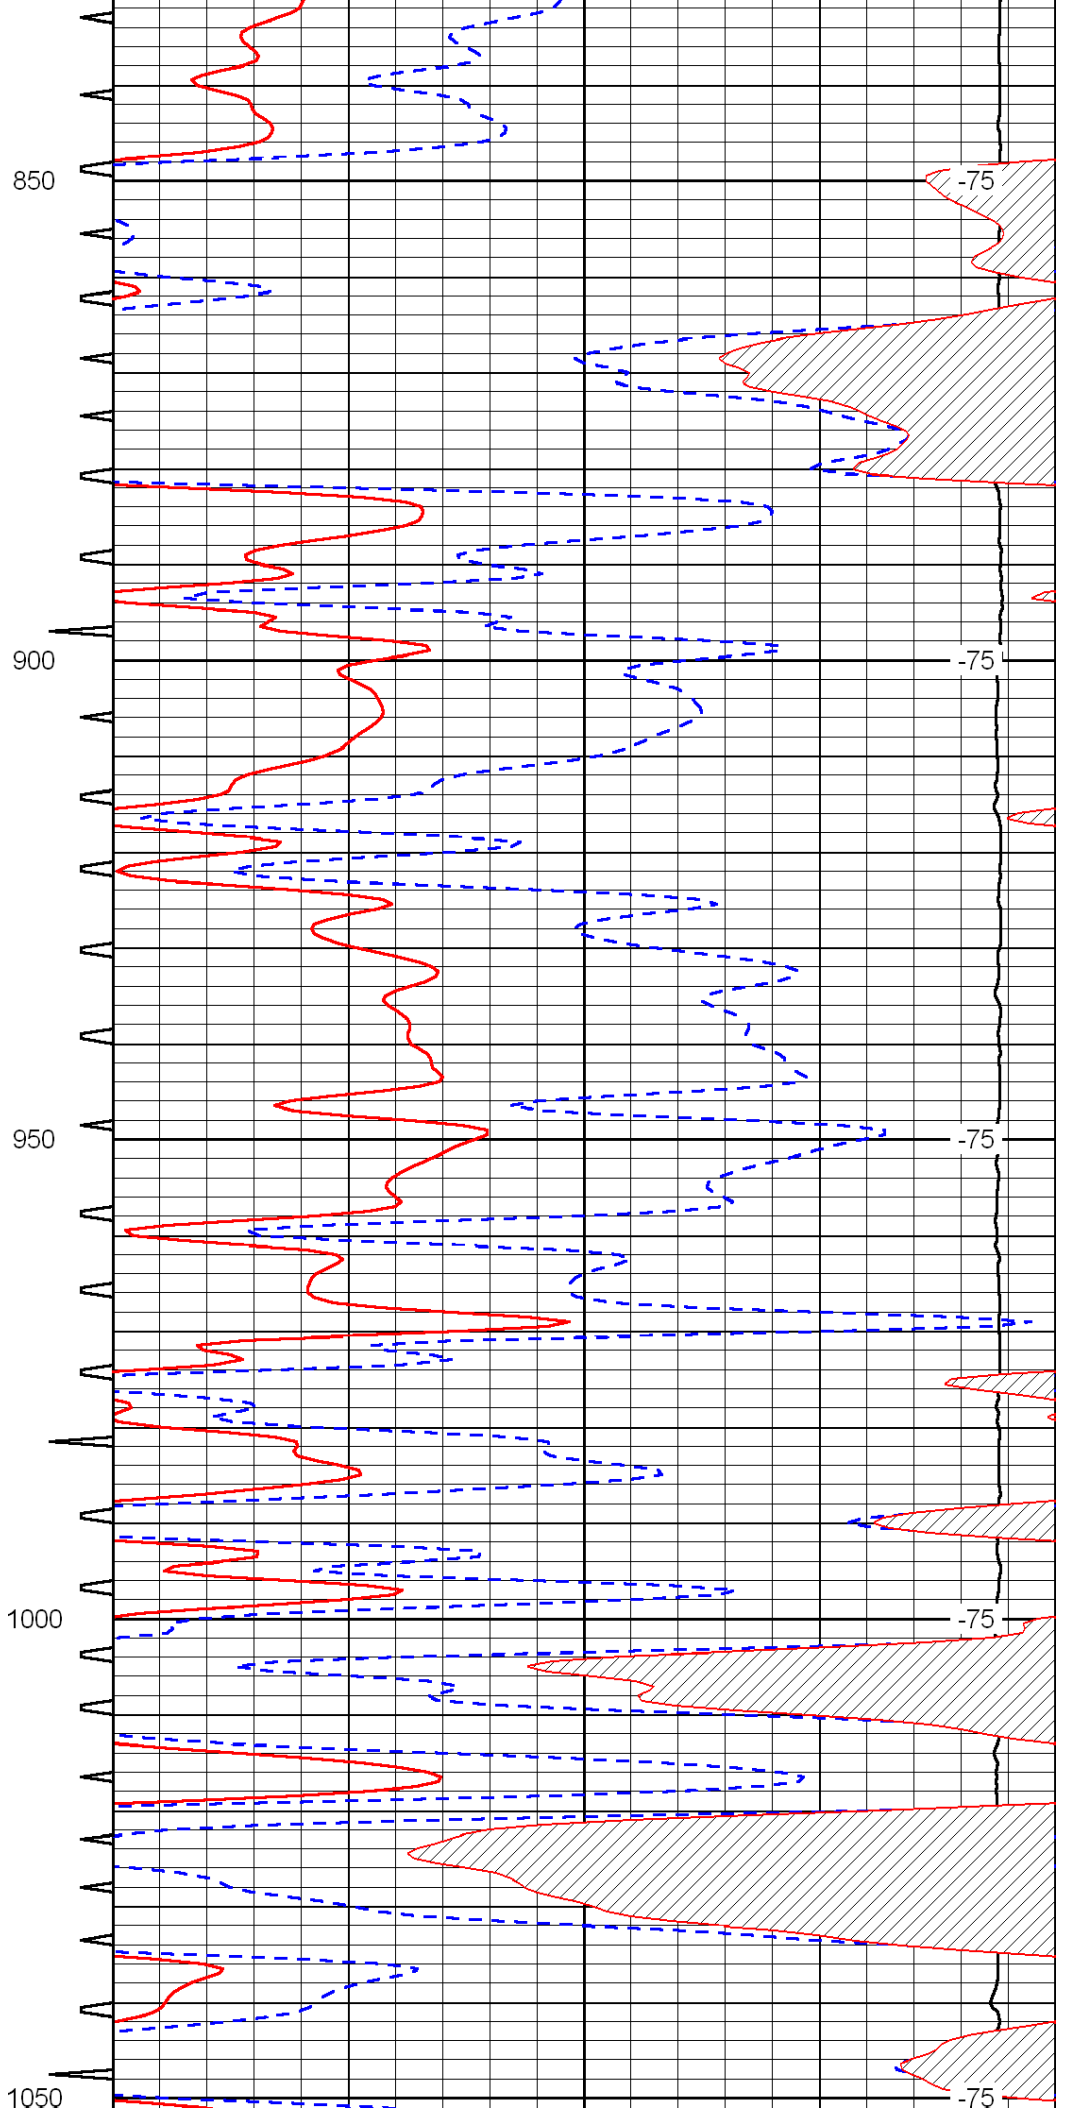

0	Gamma Ray	150	Sonic Int	140	Delta Time (usec/ft)	40
150	Gamma Ray	300	5	0	SPOR	-10
6	Caliper (GAPI)	16		15000	LTEN (lb)	0

0	Gamma Ray	150	Sonic Int	140	Delta Time (usec/ft)	40
150	Gamma Ray	300	5	0	SPOR	-10
6	Caliper (GAPI)	16		15000	LTEN (lb)	0
						LSPD