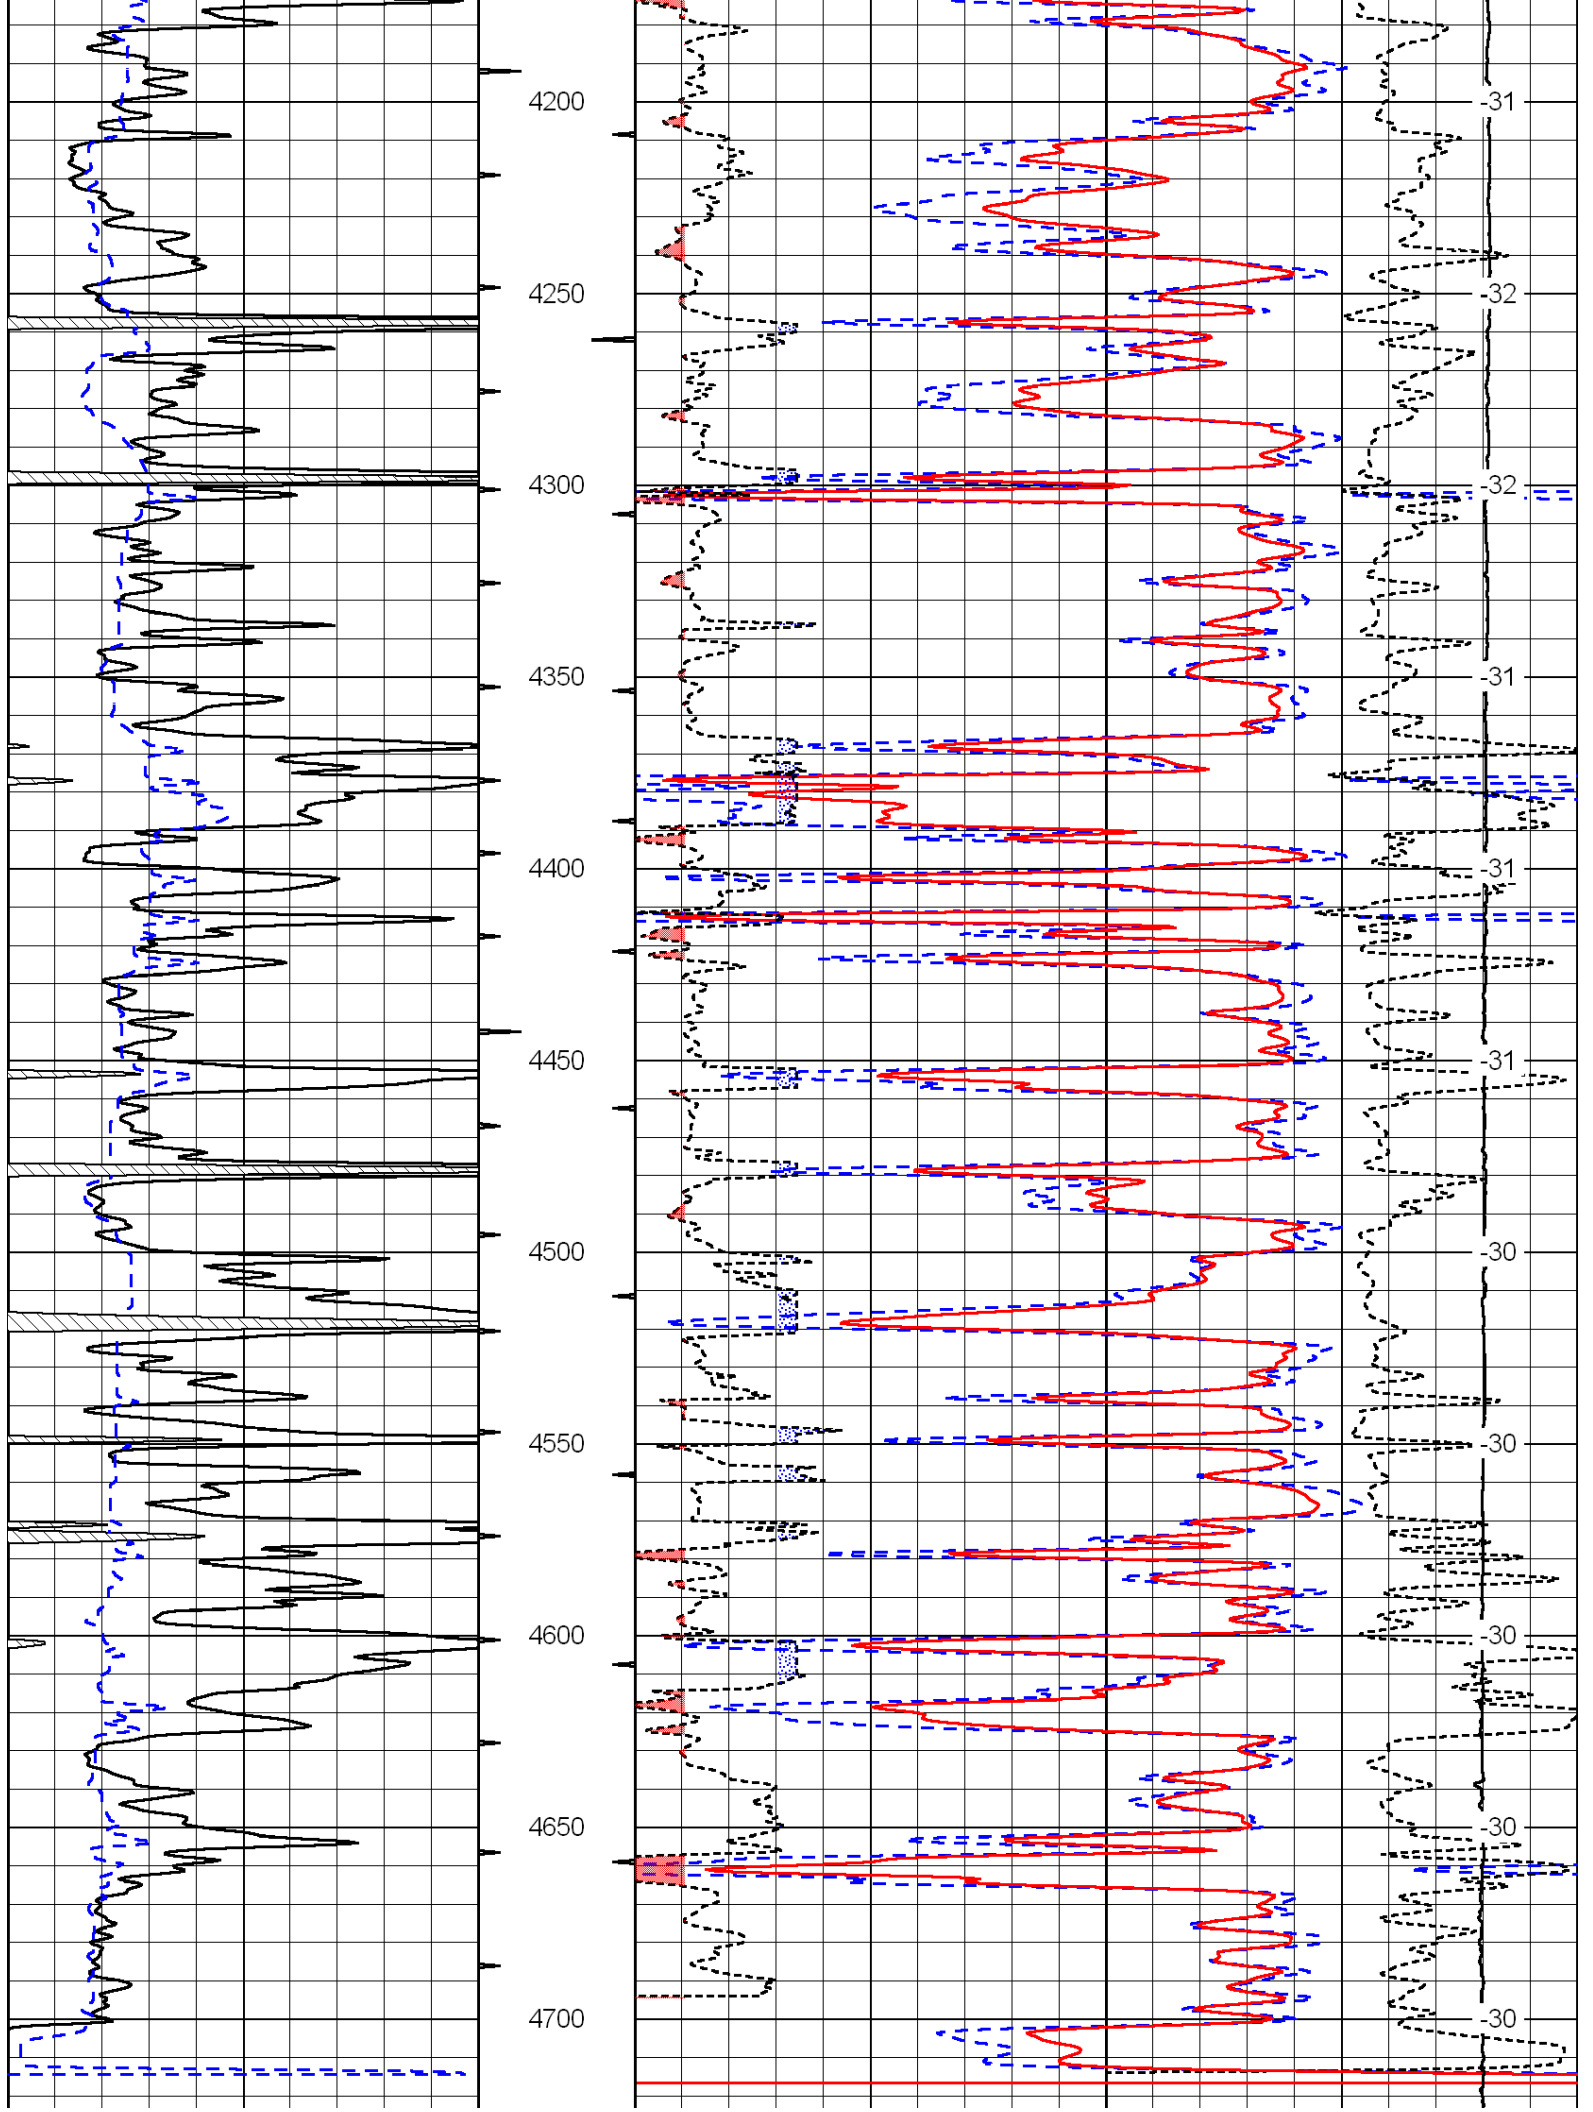

0	Gamma Ray	150
6	Caliper (GAPI)	16

30	Compensated Density		-10
2	Bulk Density		3
15000	Line Tension		0
2.625	DGA	3.425	-0.25
			Correction
			0.25
LSPD			

0	Gamma Ray	150	30	Compensated Density	-10	
6	Caliper (GAPI)	16	2	Bulk Density	3	
			15000	Line Tension	0	
	2.625	DGA	3.425	-0.25	Correction	0.25
					LSPD	

Database File: c:\warrior\data\amwar_king no. 1-4\amwarriorhd.db
 Dataset Pathname: dil/amwrstck
 Presentation Format: cndlspec
 Dataset Creation: Sat Jun 19 00:34:46 2010
 Charted by: Depth in Feet scaled 1:240

0	Gamma Ray	150	30	Compensated Neutron (Limestone)	-10	
6	Caliper (GAPI)	16	30	Compensated Density (2.71 ma)	-10	
	2.625	DGA	3.425	-0.25	Correction	0.25
			15000	Line Tension	0	
					LSPD	