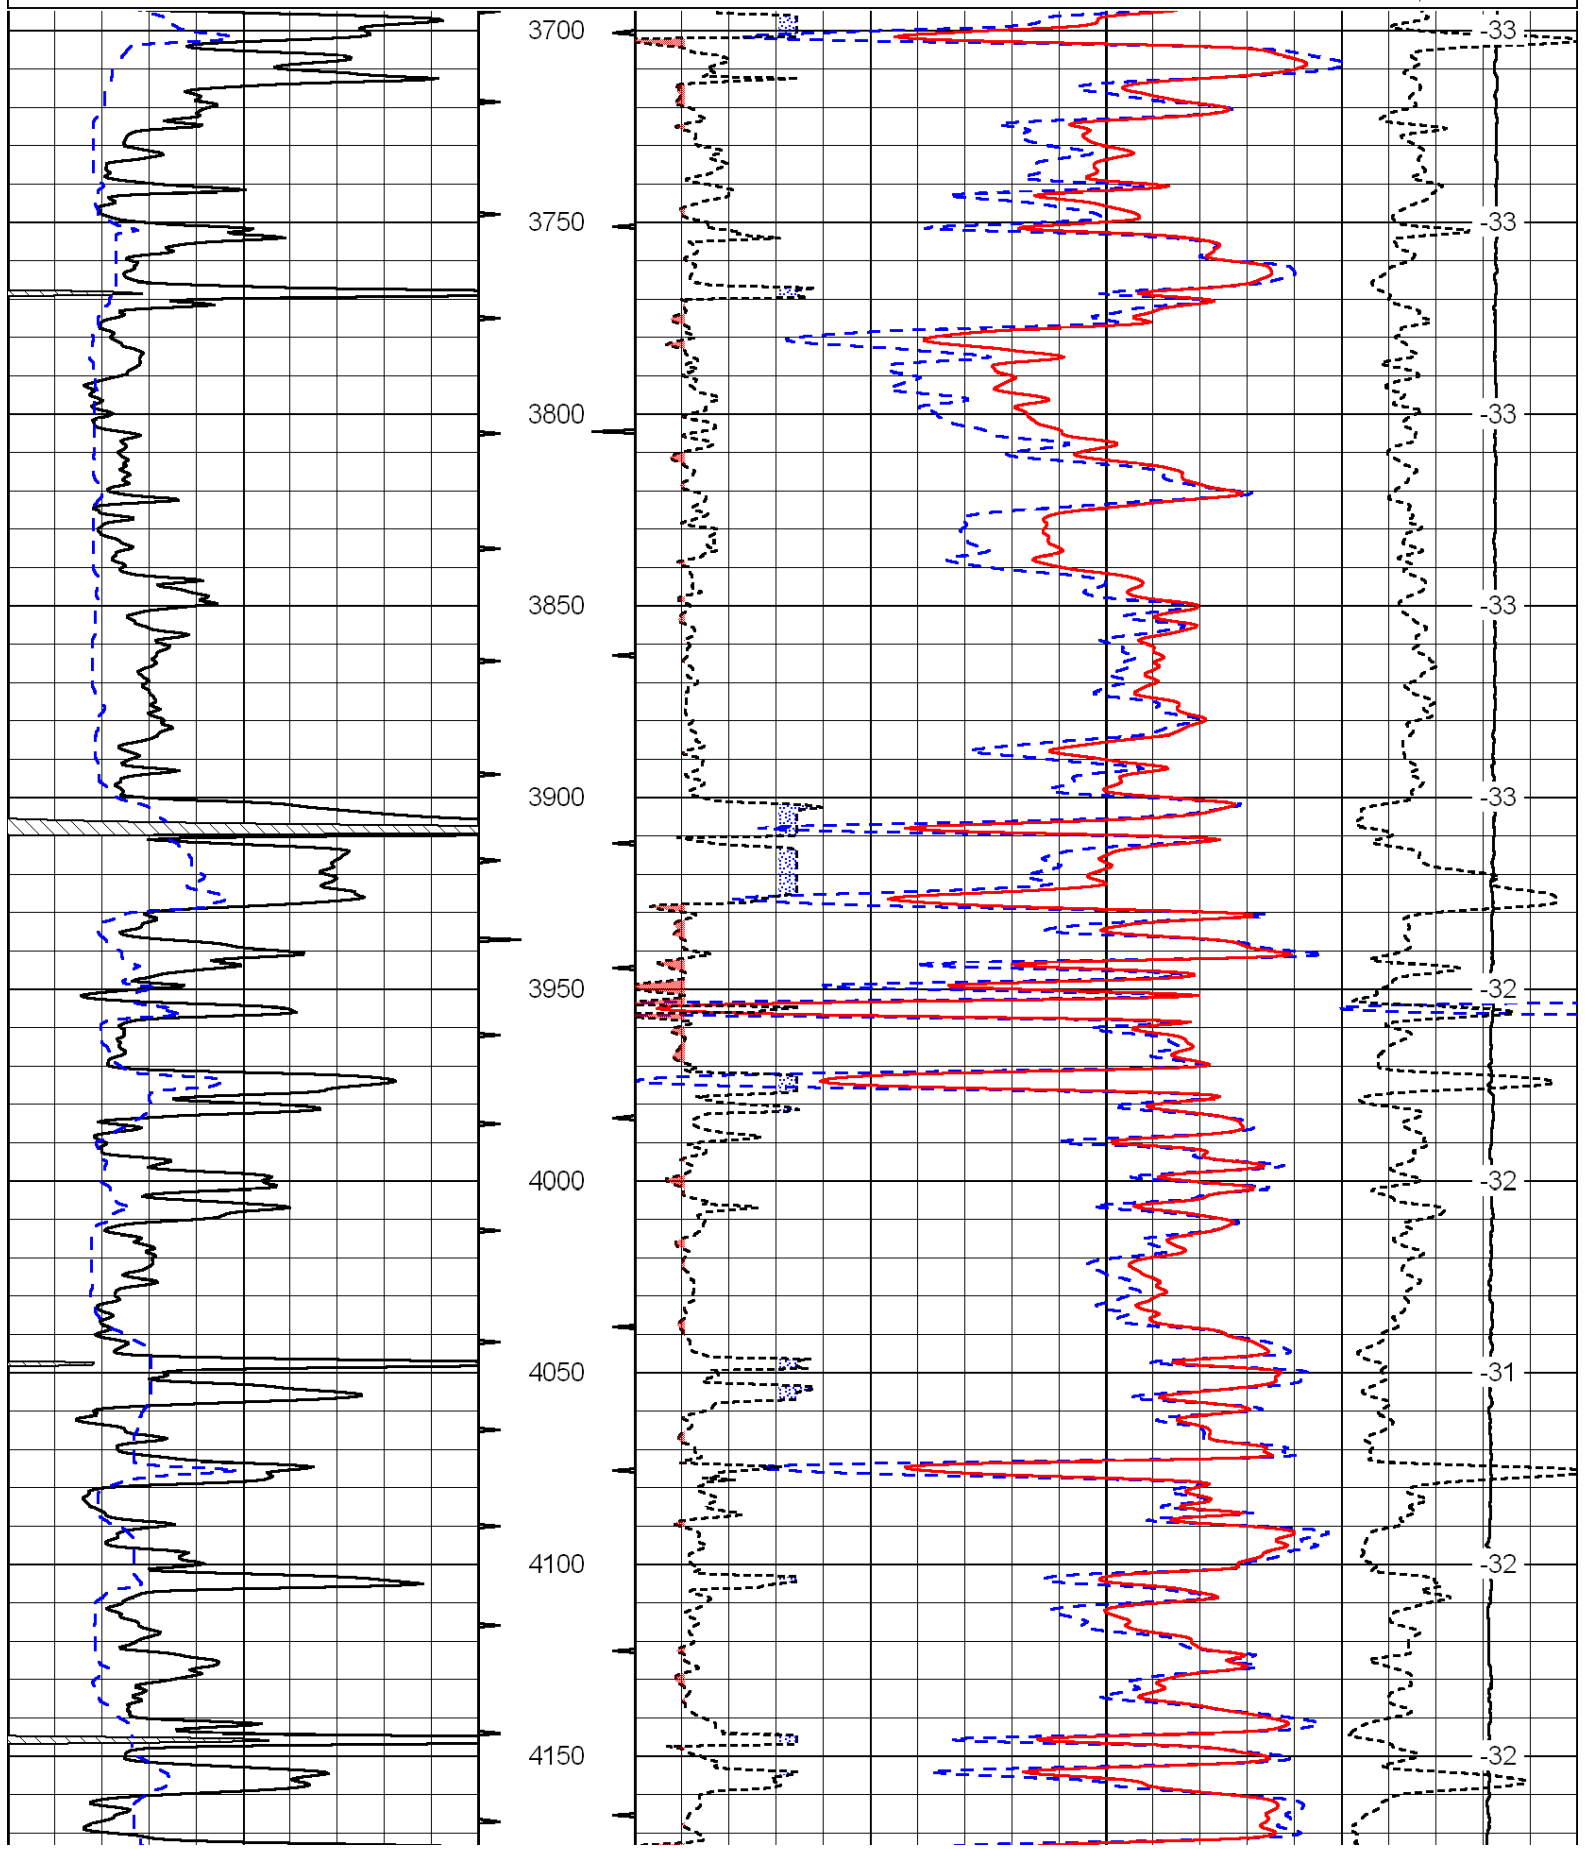

0	Gamma Ray	150
6	Caliper (GAPI)	16

30	Compensated Density		-10
2	Bulk Density		3
15000	Line Tension		0
2.625	DGA	3.425	-0.25
			Correction
			0.25
LSPD			

0	Gamma Ray	150	30	Compensated Density	-10	
6	Caliper (GAPI)	16	2	Bulk Density	3	
			15000	Line Tension	0	
	2.625	DGA	3.425	-0.25	Correction	0.25
					LSPD	

Database File: c:\warrior\data\amwar_king no. 1-4\amwarriorhd.db
 Dataset Pathname: dil/amwrstck
 Presentation Format: cndlspec
 Dataset Creation: Sat Jun 19 00:34:46 2010
 Charted by: Depth in Feet scaled 1:240

0	Gamma Ray	150	30	Compensated Neutron (Limestone)	-10	
6	Caliper (GAPI)	16	30	Compensated Density (2.71 ma)	-10	
	2.625	DGA	3.425	-0.25	Correction	0.25
			15000	Line Tension	0	
					LSPD	