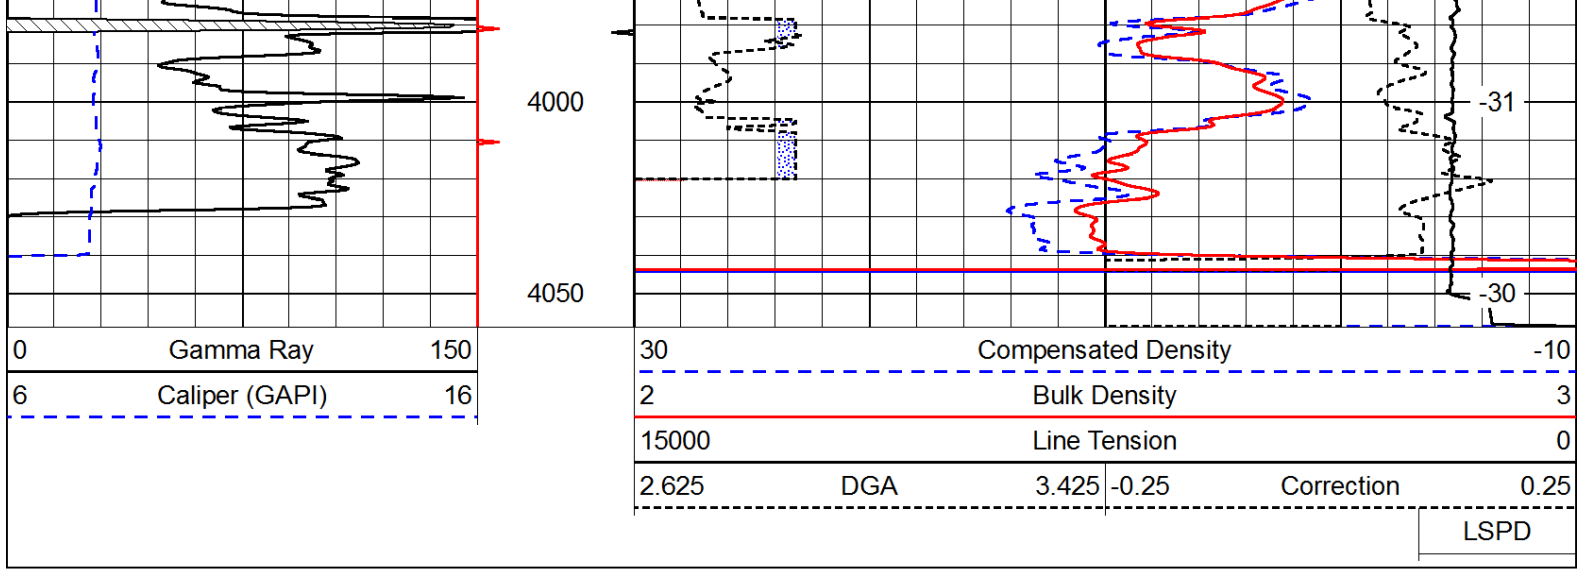

0	Gamma Ray	150
6	Caliper (GAPI)	16

30	Compensated Density		-10
2	Bulk Density		3
15000	Line Tension		0
2.625	DGA	3.425	-0.25
Correction			0.25
LSPD			

Database File: c:\warrior\data\cobalt\_terra a #2-1\cobalt\_terra\_a\_2\_1hd.db  
 Dataset Pathname: DIL/cobstk  
 Presentation Format: cndlspec  
 Dataset Creation: Sun Nov 18 12:31:50 2012  
 Charted by: Depth in Feet scaled 1:240