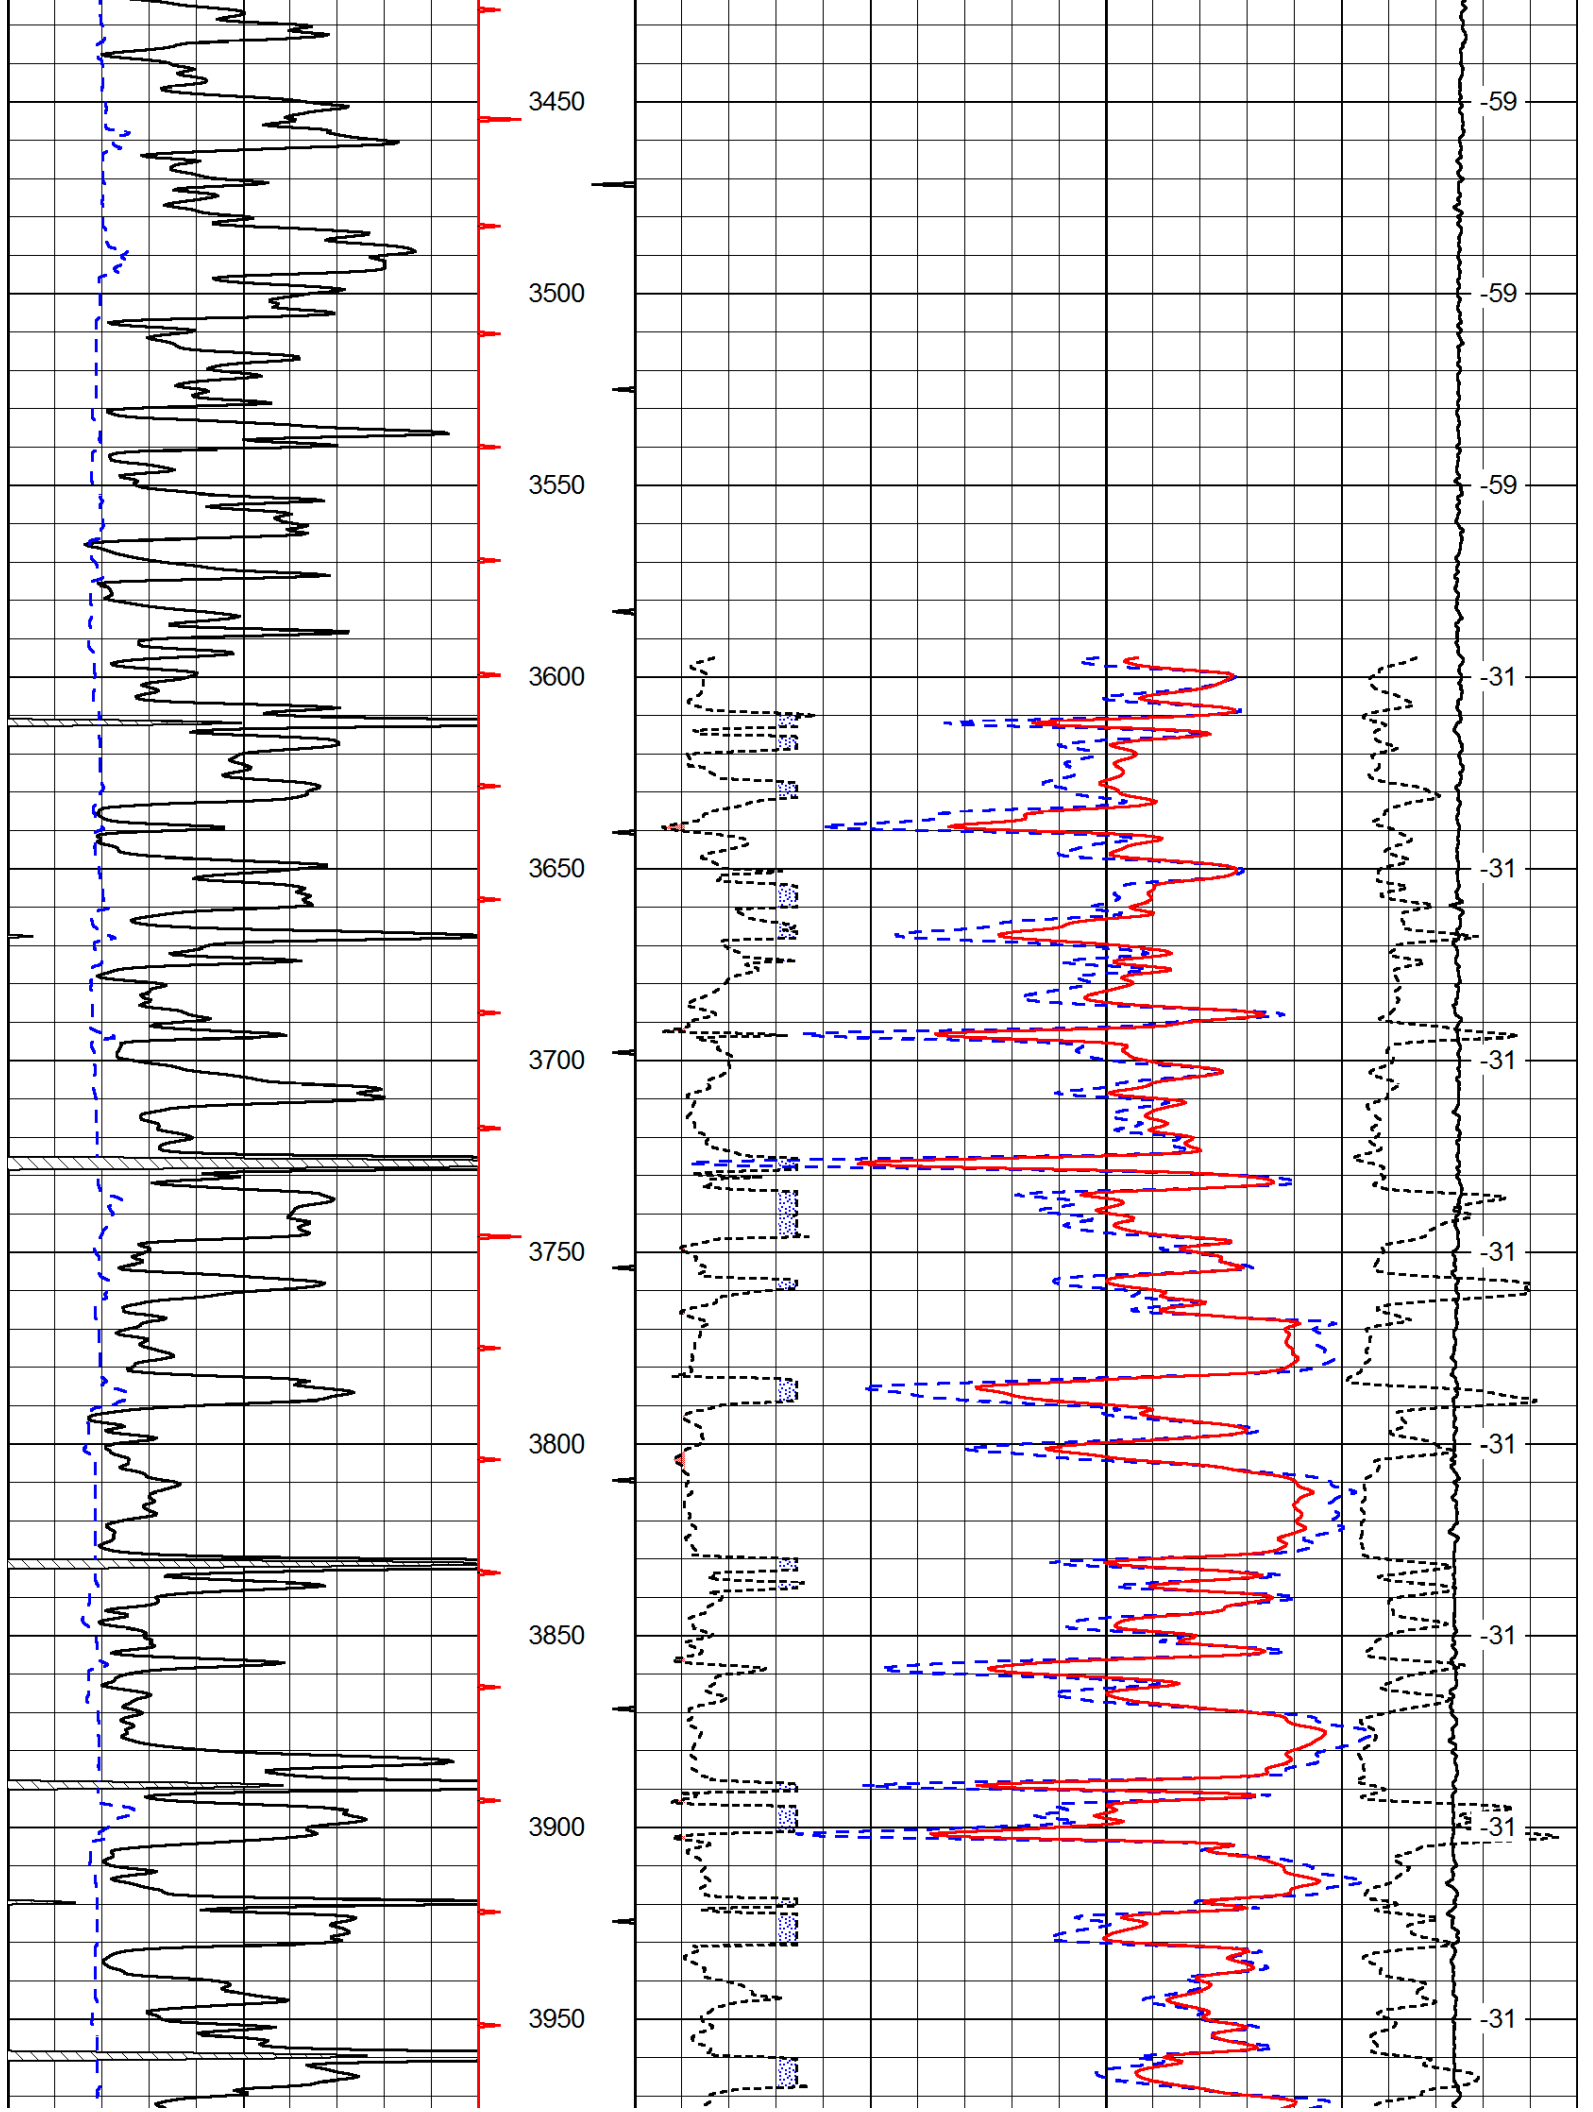

0	Gamma Ray	150
6	Caliper (GAPI)	16

30	Compensated Density		-10
2	Bulk Density		3
15000	Line Tension		0
2.625	DGA	3.425	-0.25
Correction			0.25
LSPD			

Database File: c:\warrior\data\cobalt\_terra a #2-1\cobalt\_terra\_a\_2\_1hd.db  
 Dataset Pathname: DIL/cobstk  
 Presentation Format: cndlspec  
 Dataset Creation: Sun Nov 18 12:31:50 2012  
 Charted by: Depth in Feet scaled 1:240