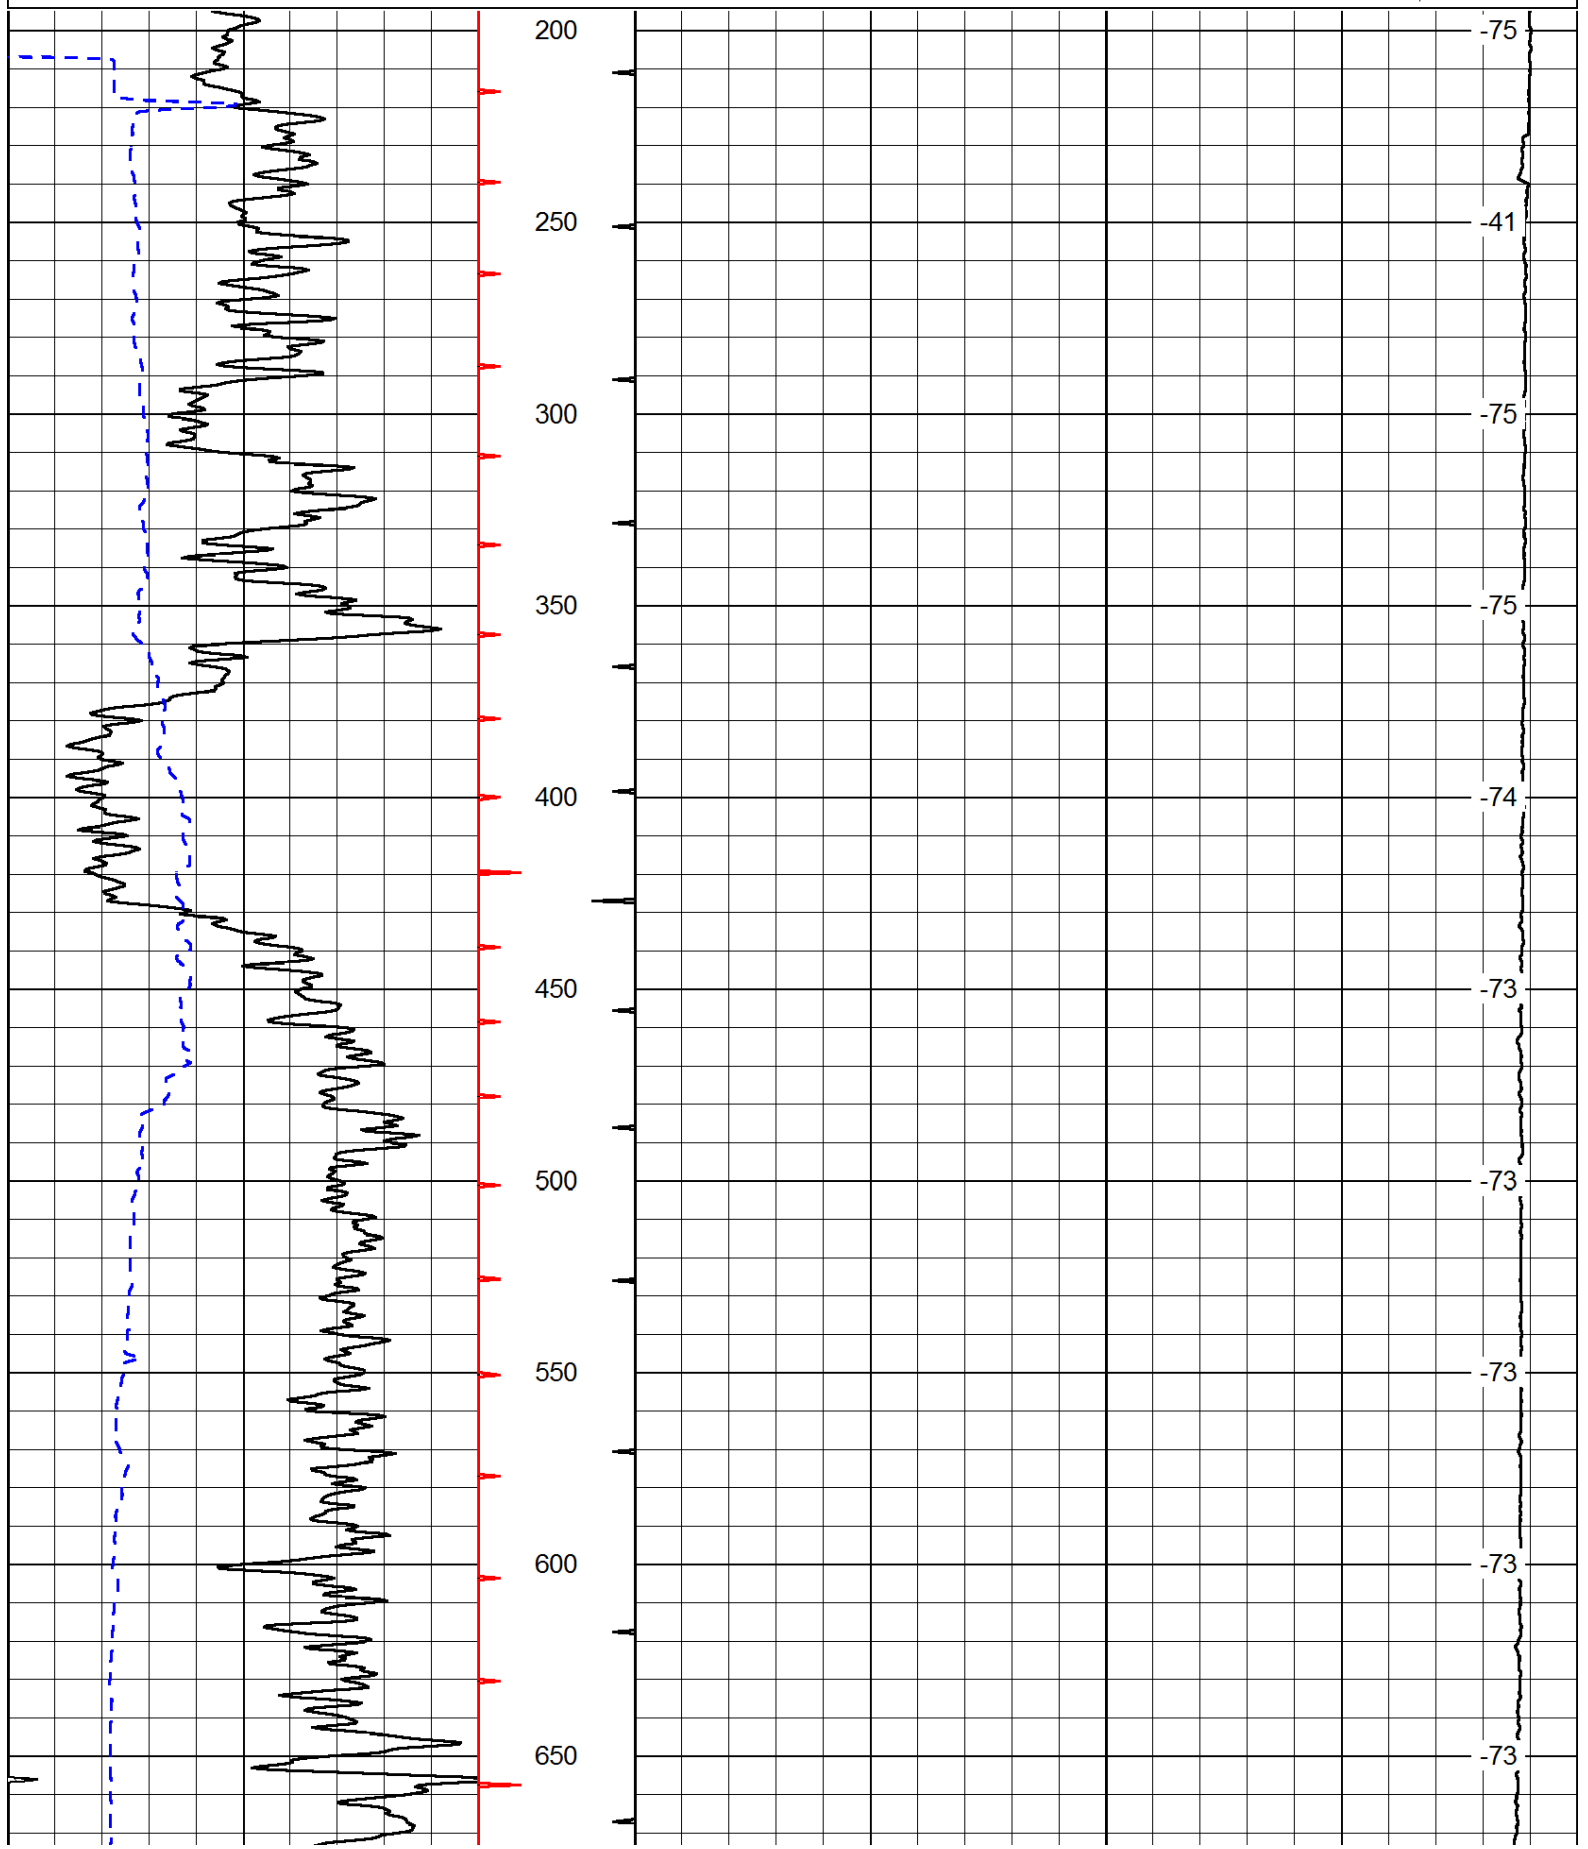

0	Gamma Ray	150
6	Caliper (GAPI)	16

30	Compensated Density		-10
2	Bulk Density		3
15000	Line Tension		0
2.625	DGA	3.425	-0.25
Correction			0.25
LSPD			

Database File: c:\warrior\data\cobalt\_terra a #2-1\cobalt\_terra\_a\_2\_1hd.db  
 Dataset Pathname: DIL/cobstk  
 Presentation Format: cndlspec  
 Dataset Creation: Sun Nov 18 12:31:50 2012  
 Charted by: Depth in Feet scaled 1:240