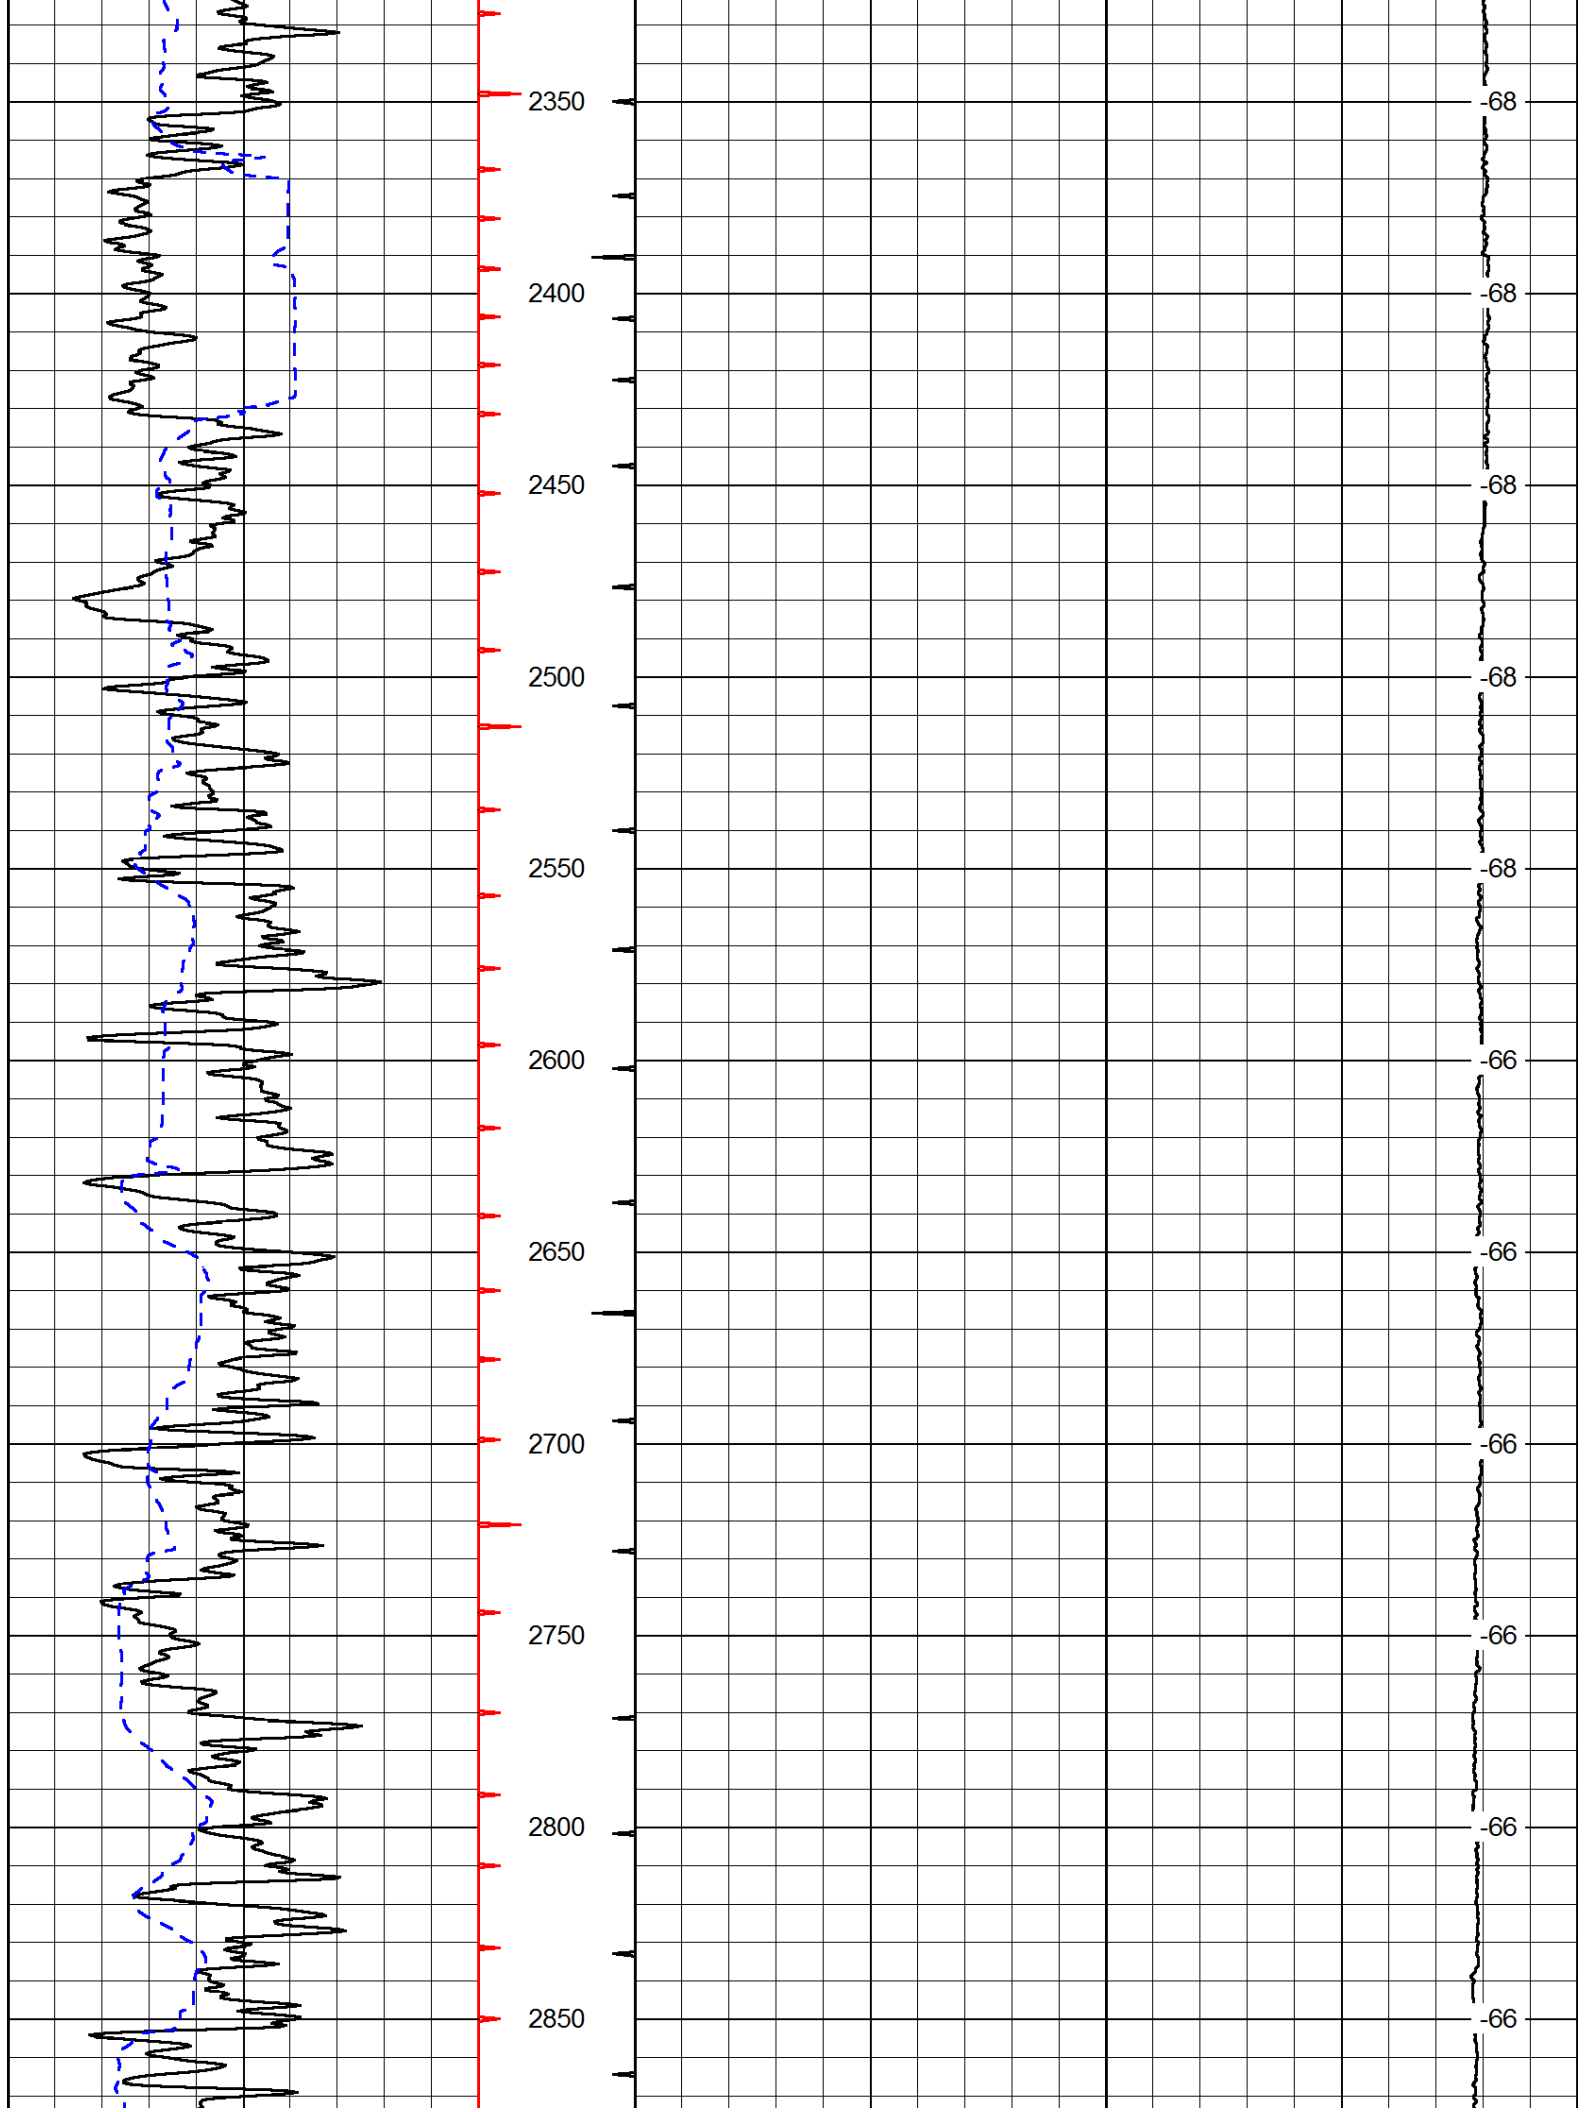

0	Gamma Ray	150
6	Caliper (GAPI)	16

30	Compensated Density		-10
2	Bulk Density		3
15000	Line Tension		0
2.625	DGA	3.425	-0.25
Correction			0.25
LSPD			

Database File: c:\warrior\data\cobalt\_terra a #2-1\cobalt\_terra\_a\_2\_1hd.db  
 Dataset Pathname: DIL/cobstk  
 Presentation Format: cndlspec  
 Dataset Creation: Sun Nov 18 12:31:50 2012  
 Charted by: Depth in Feet scaled 1:240