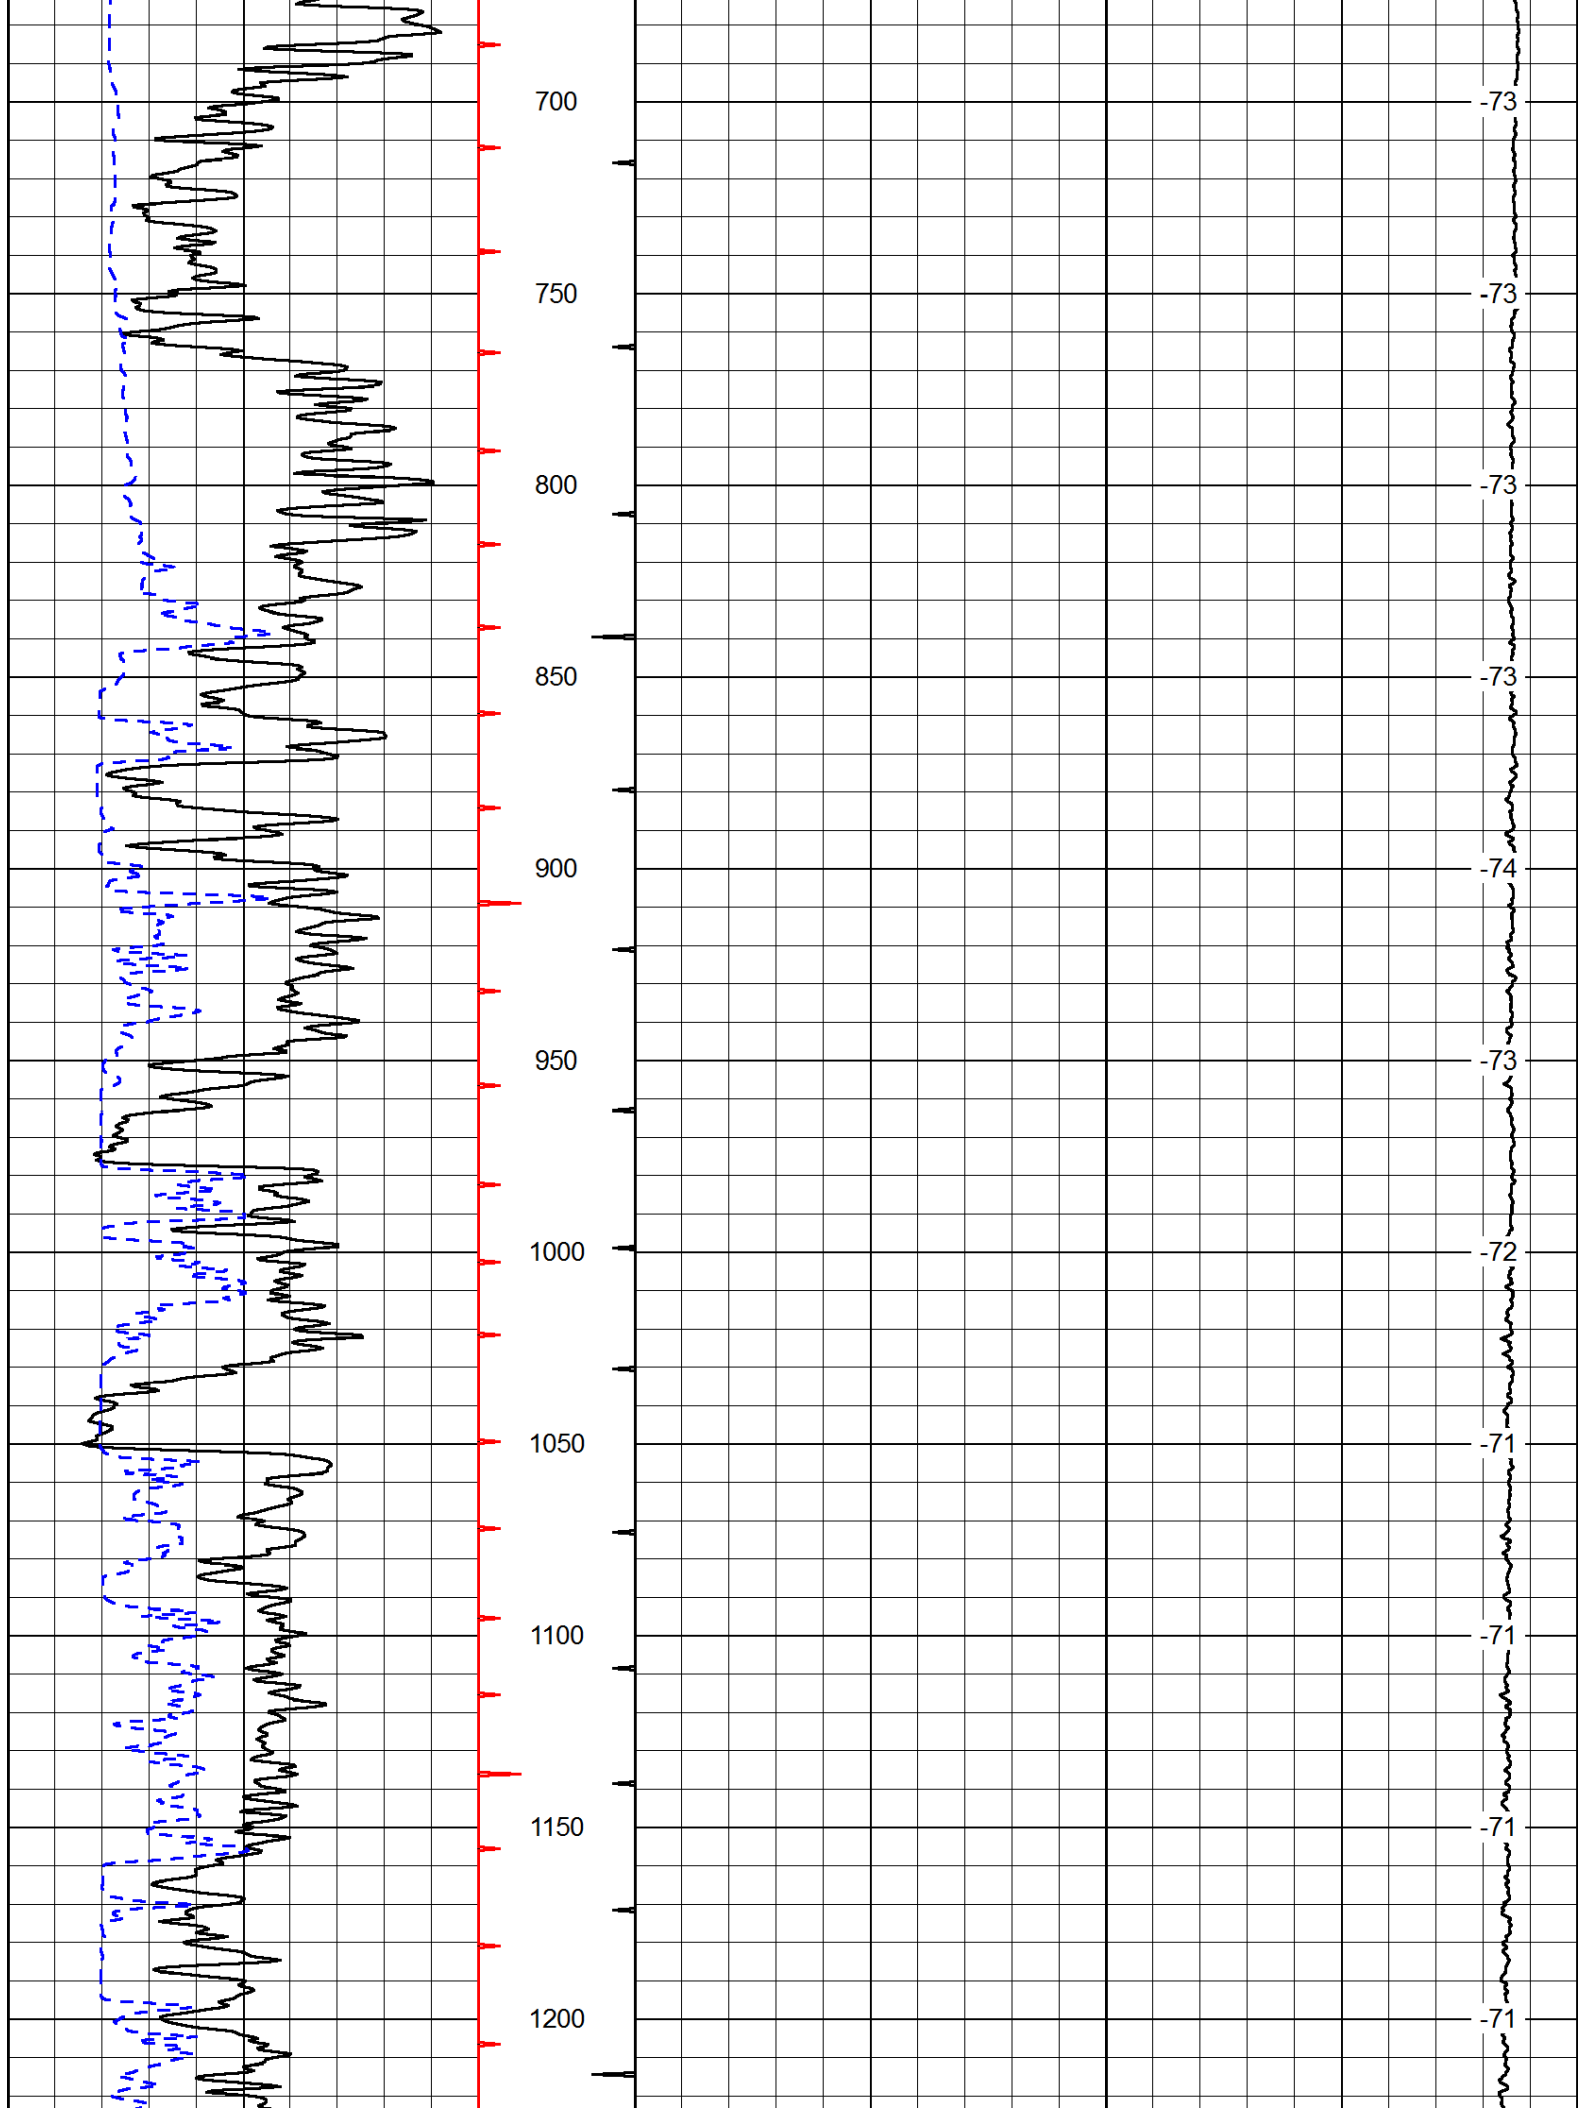

0	Gamma Ray	150
6	Caliper (GAPI)	16

30	Compensated Density		-10
2	Bulk Density		3
15000	Line Tension		0
2.625	DGA	3.425	-0.25
Correction			0.25
LSPD			

Database File: c:\warrior\data\cobalt\_terra a #2-1\cobalt\_terra\_a\_2\_1hd.db  
 Dataset Pathname: DIL/cobstk  
 Presentation Format: cndlspec  
 Dataset Creation: Sun Nov 18 12:31:50 2012  
 Charted by: Depth in Feet scaled 1:240