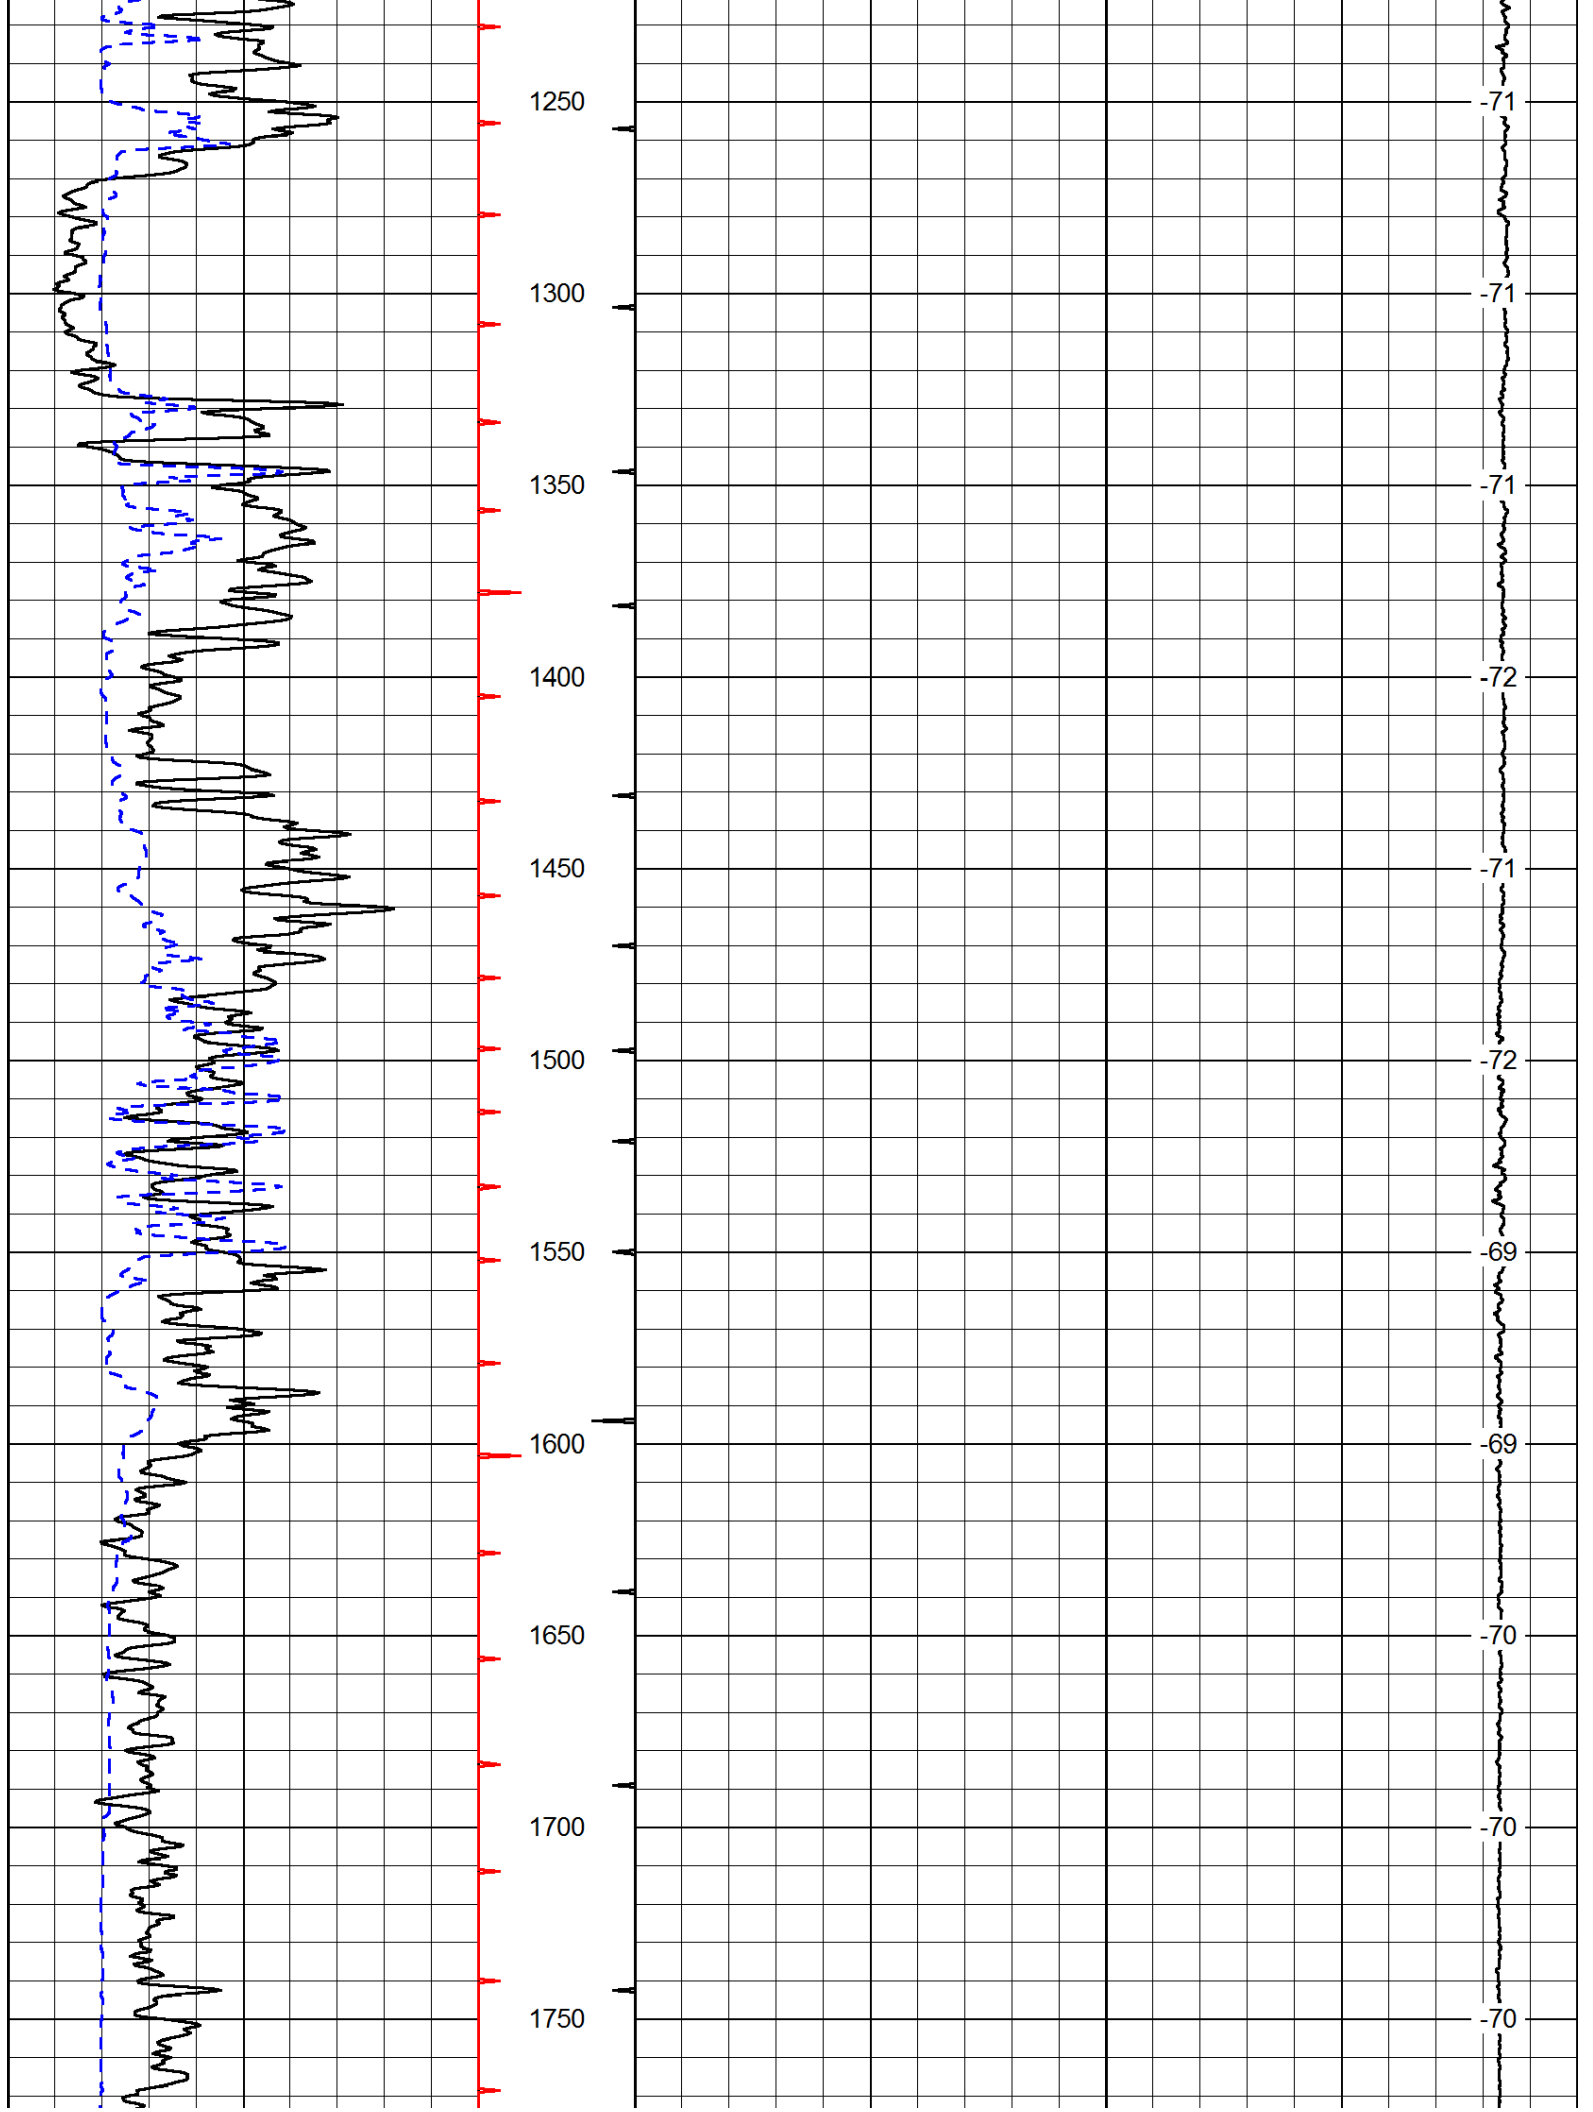

0	Gamma Ray	150
6	Caliper (GAPI)	16

30	Compensated Density		-10
2	Bulk Density		3
15000	Line Tension		0
2.625	DGA	3.425	-0.25
Correction			0.25
LSPD			

Database File: c:\warrior\data\cobalt\_terra a #2-1\cobalt\_terra\_a\_2\_1hd.db  
 Dataset Pathname: DIL/cobstk  
 Presentation Format: cndlspec  
 Dataset Creation: Sun Nov 18 12:31:50 2012  
 Charted by: Depth in Feet scaled 1:240