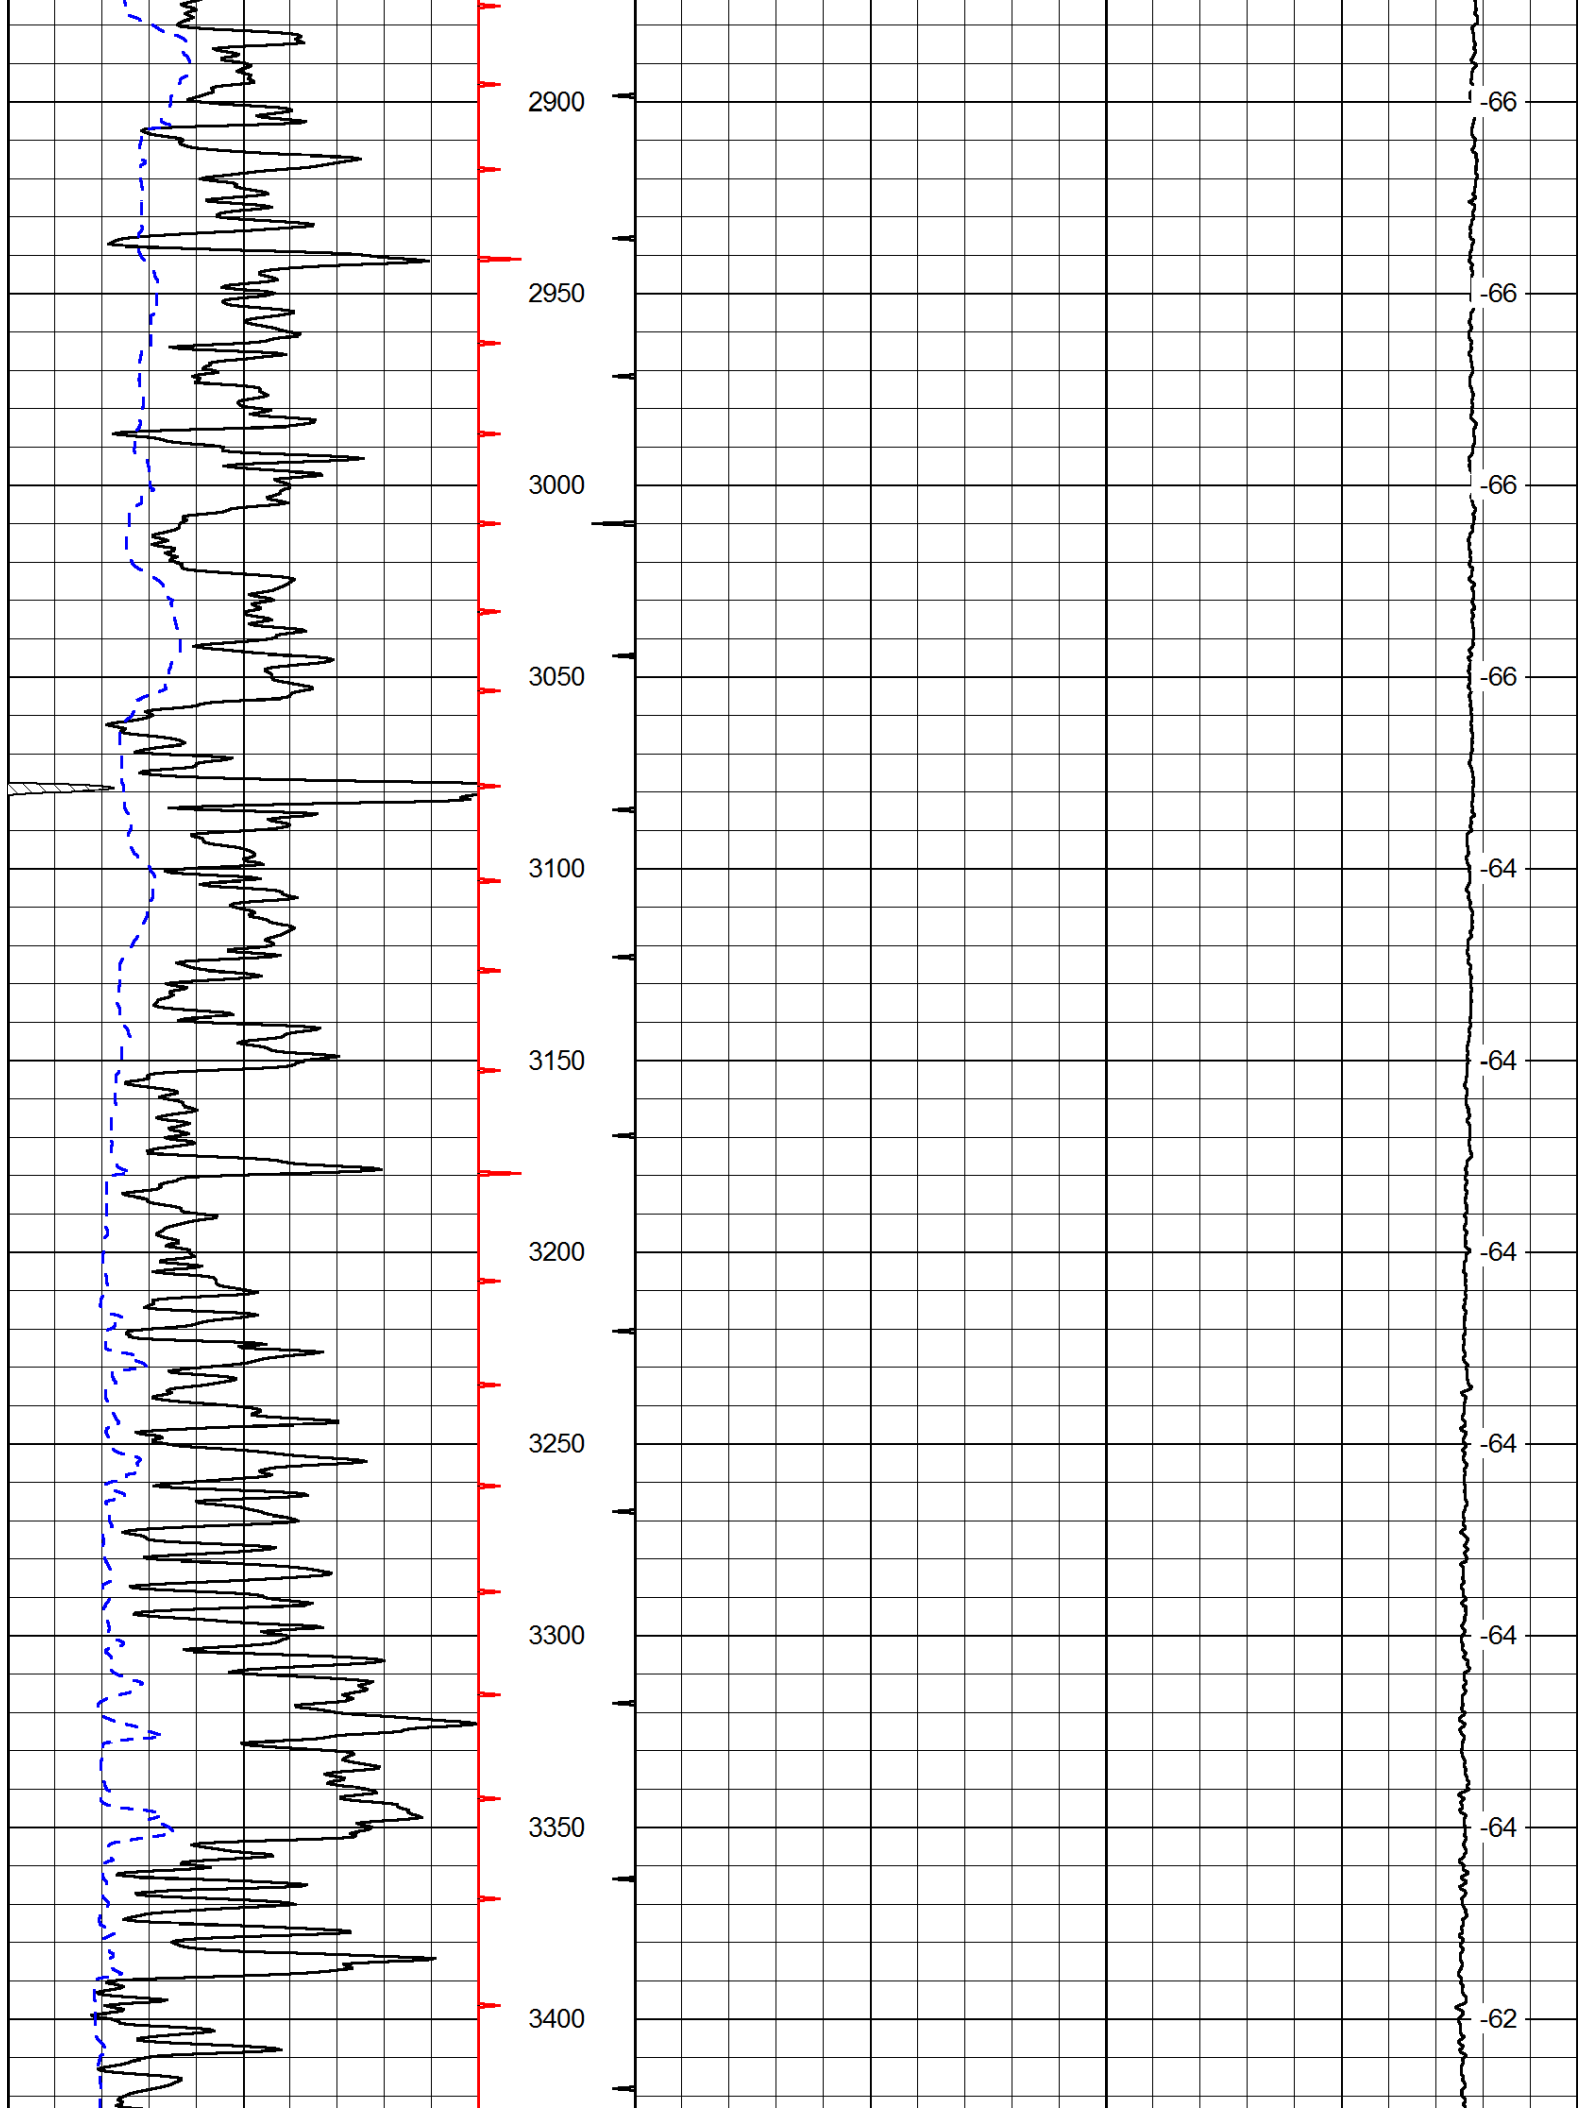

0	Gamma Ray	150
6	Caliper (GAPI)	16

30	Compensated Density		-10
2	Bulk Density		3
15000	Line Tension		0
2.625	DGA	3.425	-0.25
Correction			0.25
LSPD			

Database File: c:\warrior\data\cobalt\_terra a #2-1\cobalt\_terra\_a\_2\_1hd.db  
 Dataset Pathname: DIL/cobstk  
 Presentation Format: cndlspec  
 Dataset Creation: Sun Nov 18 12:31:50 2012  
 Charted by: Depth in Feet scaled 1:240