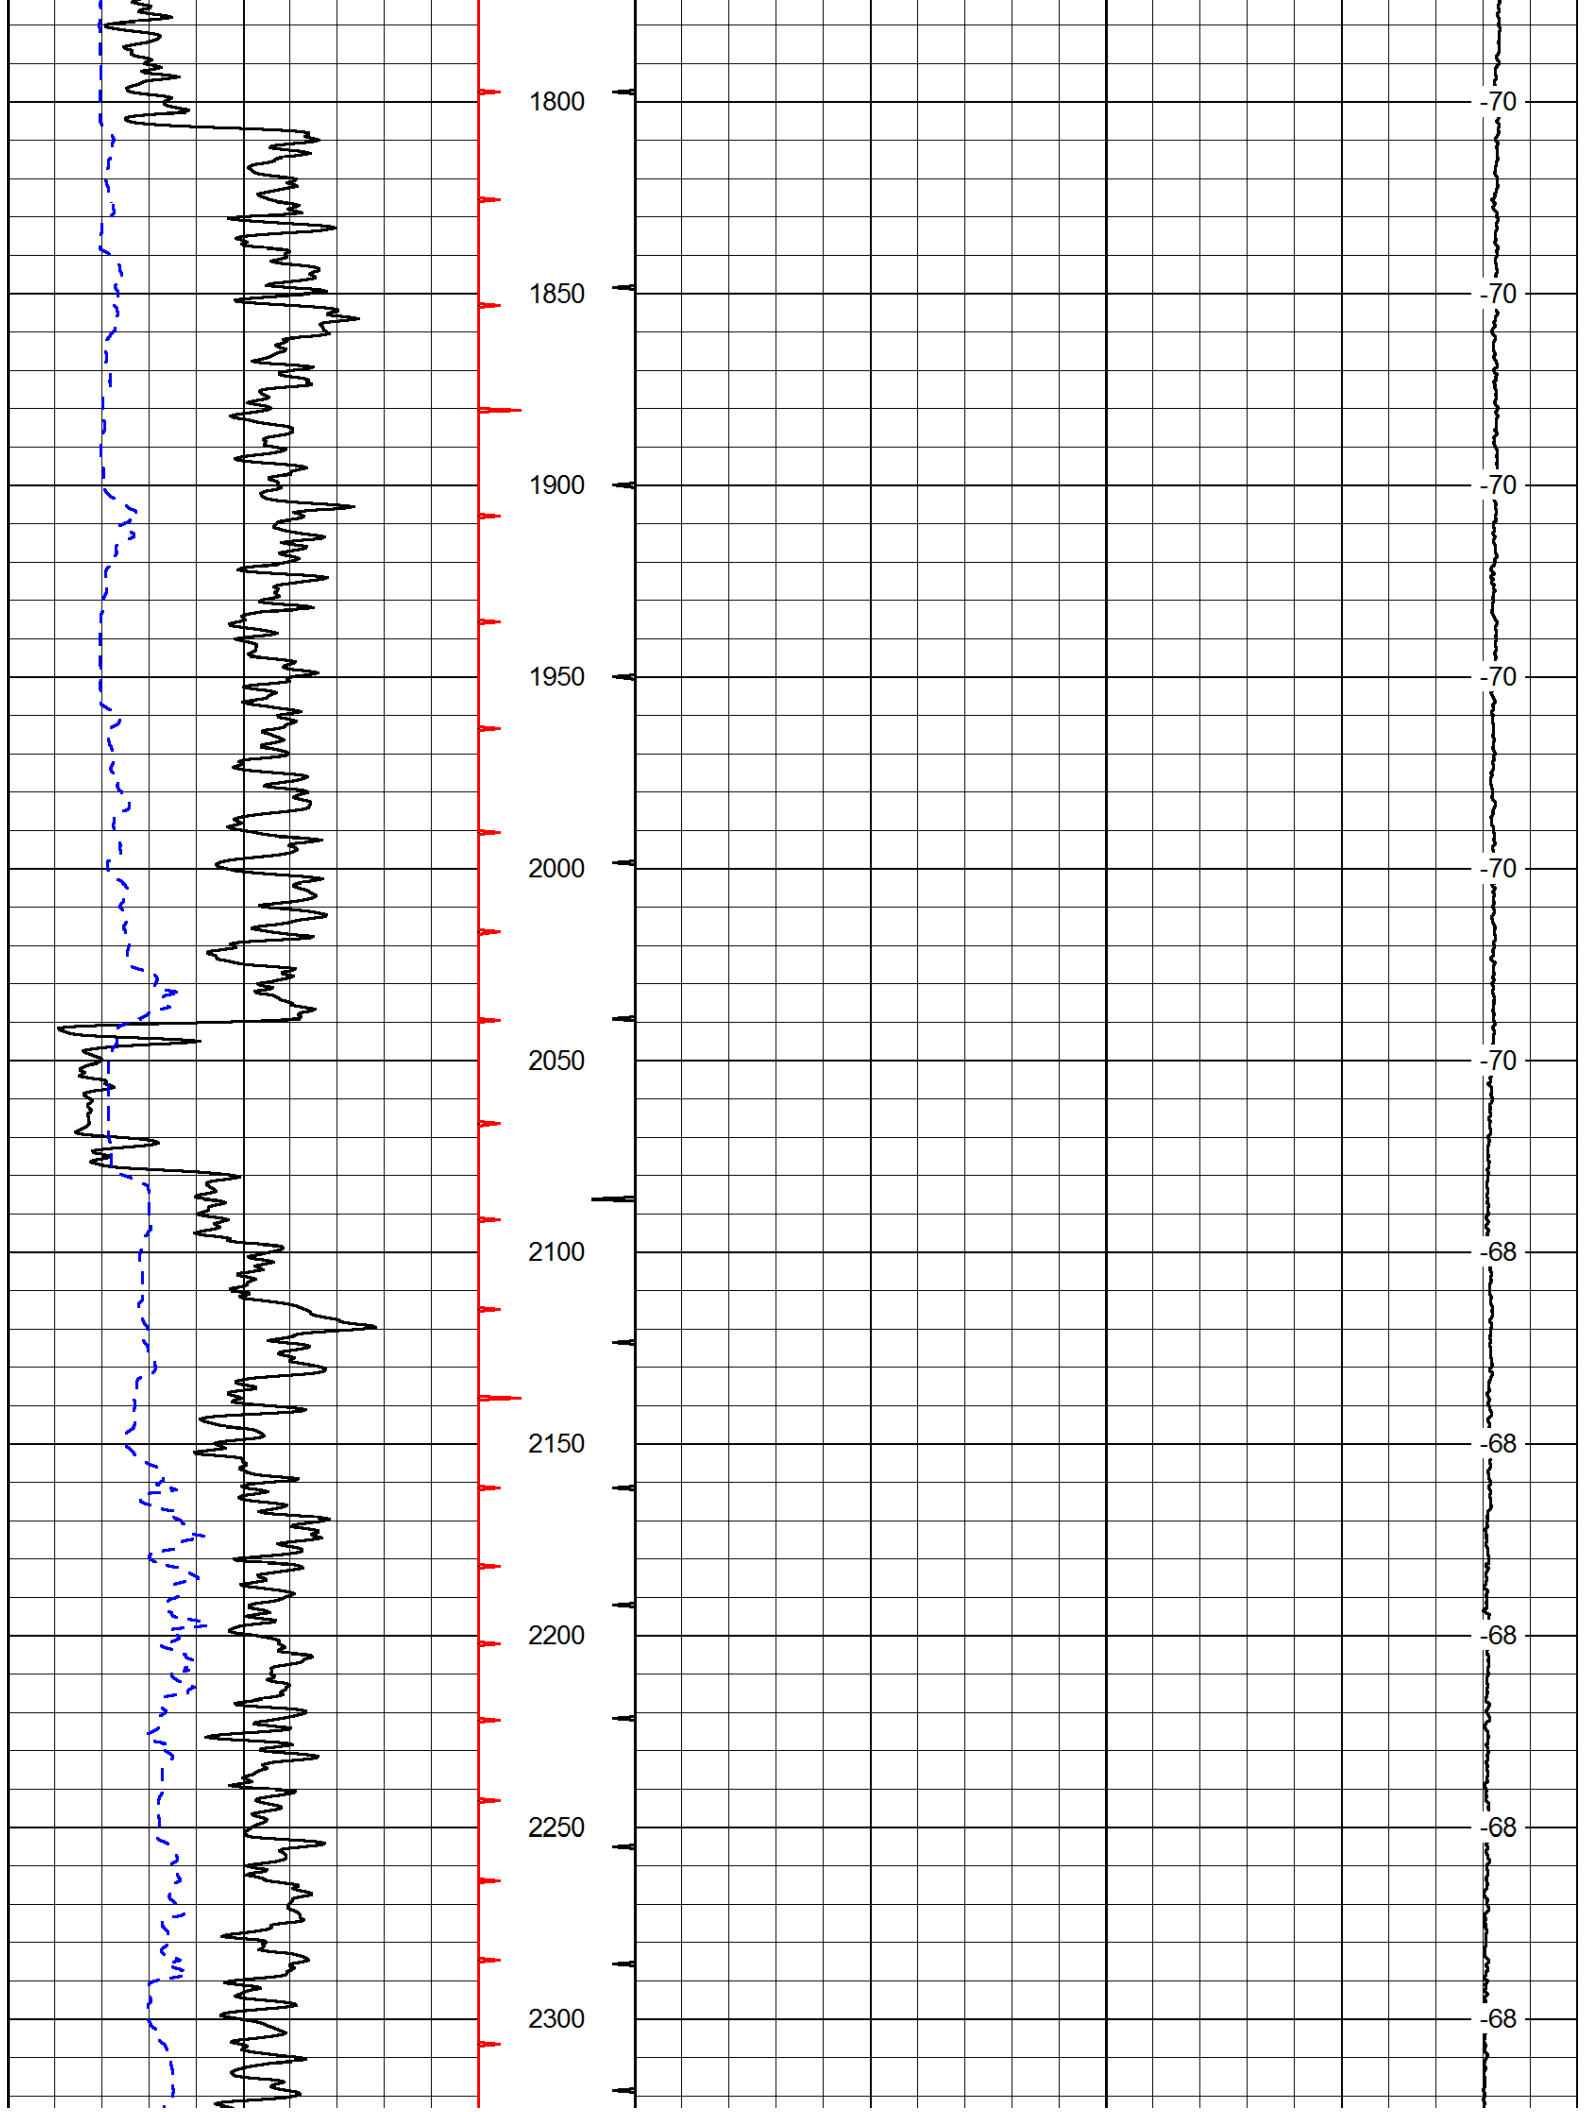

0	Gamma Ray	150
6	Caliper (GAPI)	16

30	Compensated Density		-10
2	Bulk Density		3
15000	Line Tension		0
2.625	DGA	3.425	-0.25
Correction			0.25
LSPD			

Database File: c:\warrior\data\cobalt\_terra a #2-1\cobalt\_terra\_a\_2\_1hd.db  
 Dataset Pathname: DIL/cobstk  
 Presentation Format: cndlspec  
 Dataset Creation: Sun Nov 18 12:31:50 2012  
 Charted by: Depth in Feet scaled 1:240