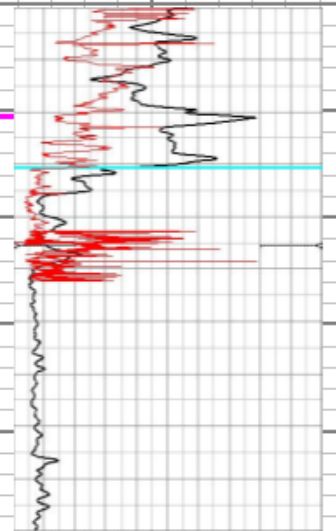

TURNER 3406 3-7H
6/7-34S-6W
HARPER COUNTY, KANSAS

	MD	Inc	Azi	TVD	VS
Lst Svy:	11690	92.2	356.1	4573	7396
Date - Time:	1/11/2013 - 6:57 AM				

MISS

TARGET LINE 4640' KBTVD @ 90.45°