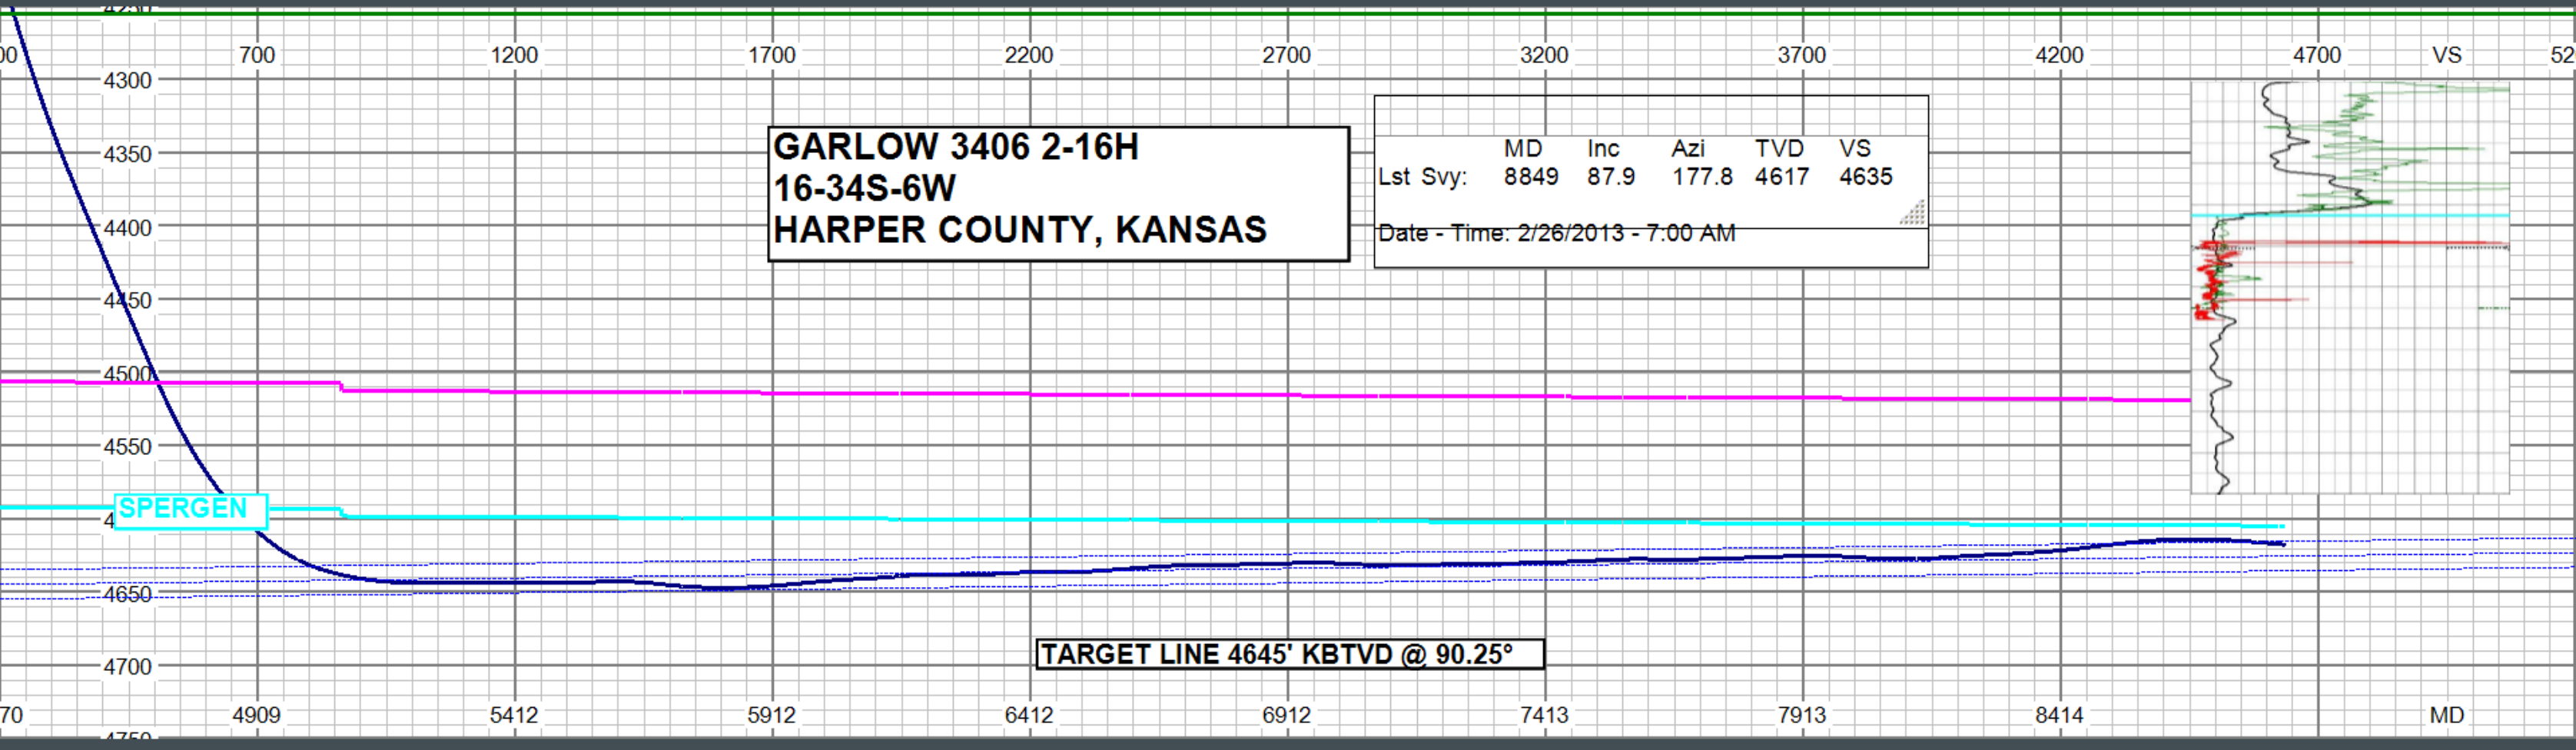

Load

Save

Type Logs

Show All

Hallman

GARLOW 3406 2-16H
16-34S-6W
HARPER COUNTY, KANSAS

	MD	Inc	Azi	TVD	VS
Lst Svy:	8849	87.9	177.8	4617	4635
Date - Time:	2/26/2013 - 7:00 AM				

TARGET LINE 4645' KBTVD @ 90.25°