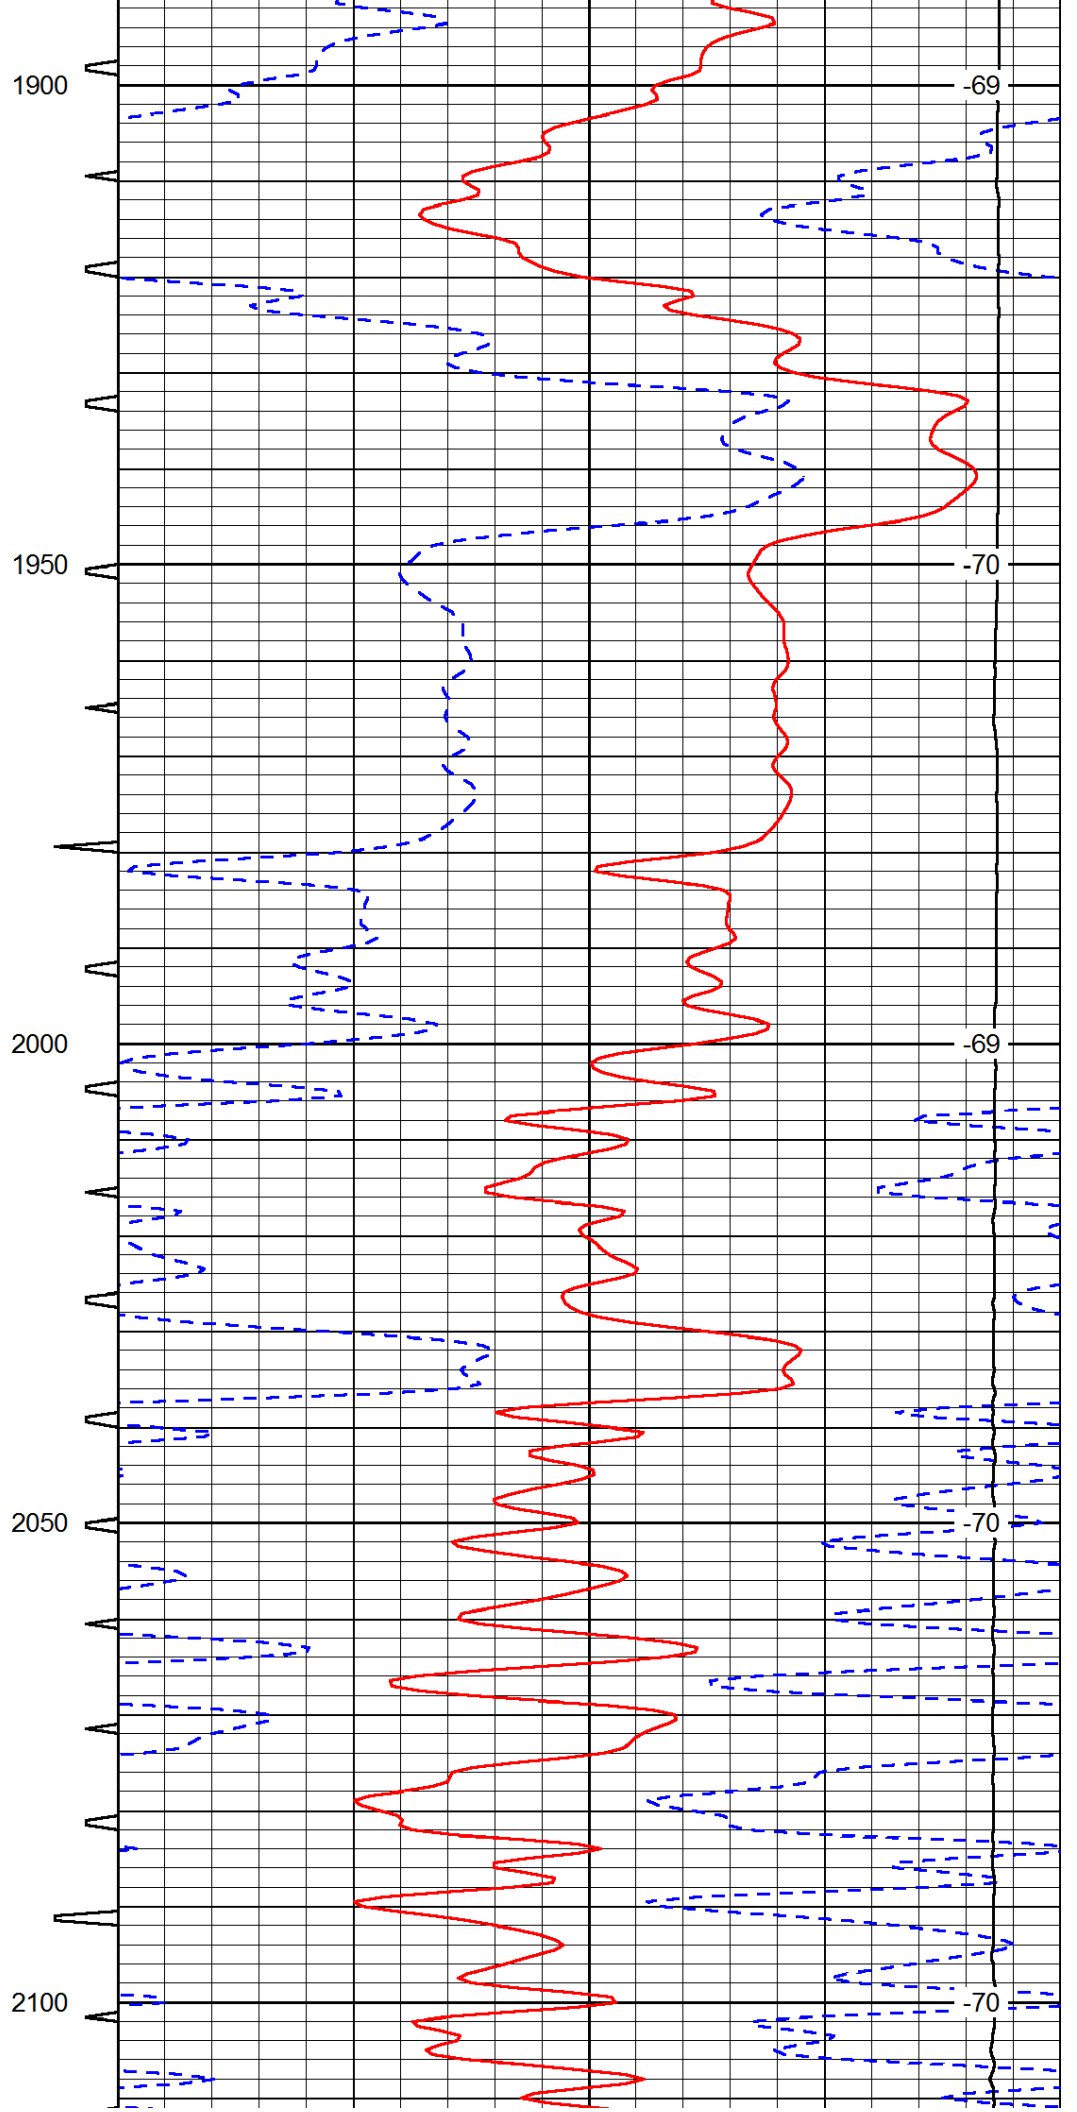

0	Gamma Ray	150	Sonic Int	140	Delta Time (usec/ft)	40
150	Gamma Ray	300	5	0	SPOR	-10
6	Caliper (GAPI)	16		15000	LTEN (lb)	0

LSPD

5000

0	Gamma Ray	150
150	Gamma Ray	300
6	Caliper (GAPI)	16

Sonic Int	140	Delta Time (usec/ft)	40
5	0	SPOR	-10
	30	LTEN (lb)	0
	15000		

LSPD