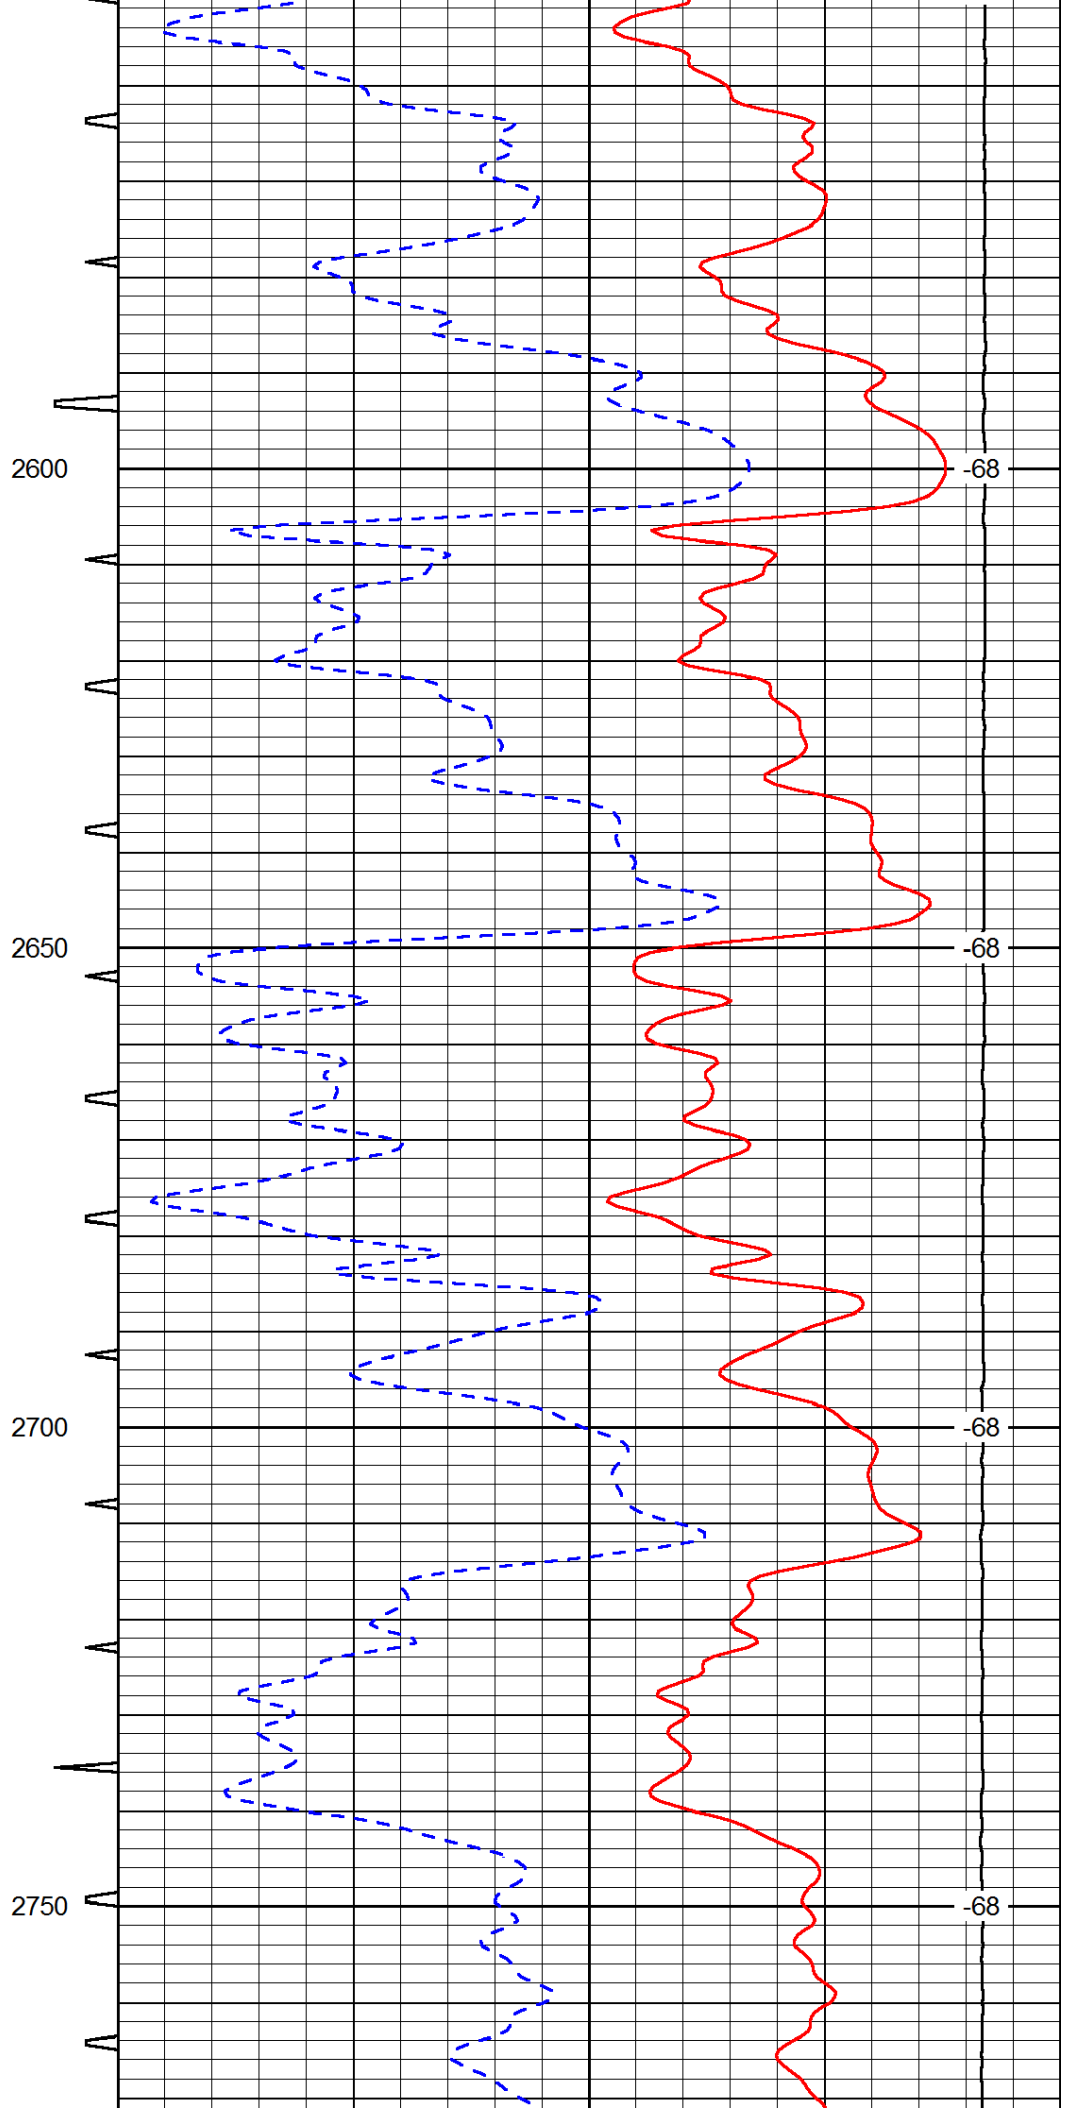

0	Gamma Ray	150	Sonic Int	140	Delta Time (usec/ft)	40
150	Gamma Ray	300	5	0	SPOR	-10
6	Caliper (GAPI)	16		15000	LTEN (lb)	0

LSPD

5000

0	Gamma Ray	150
150	Gamma Ray	300
6	Caliper (GAPI)	16

Sonic Int	140	Delta Time (usec/ft)	40
5	0	SPOR	-10
	30	LTEN (lb)	0
	15000		

LSPD