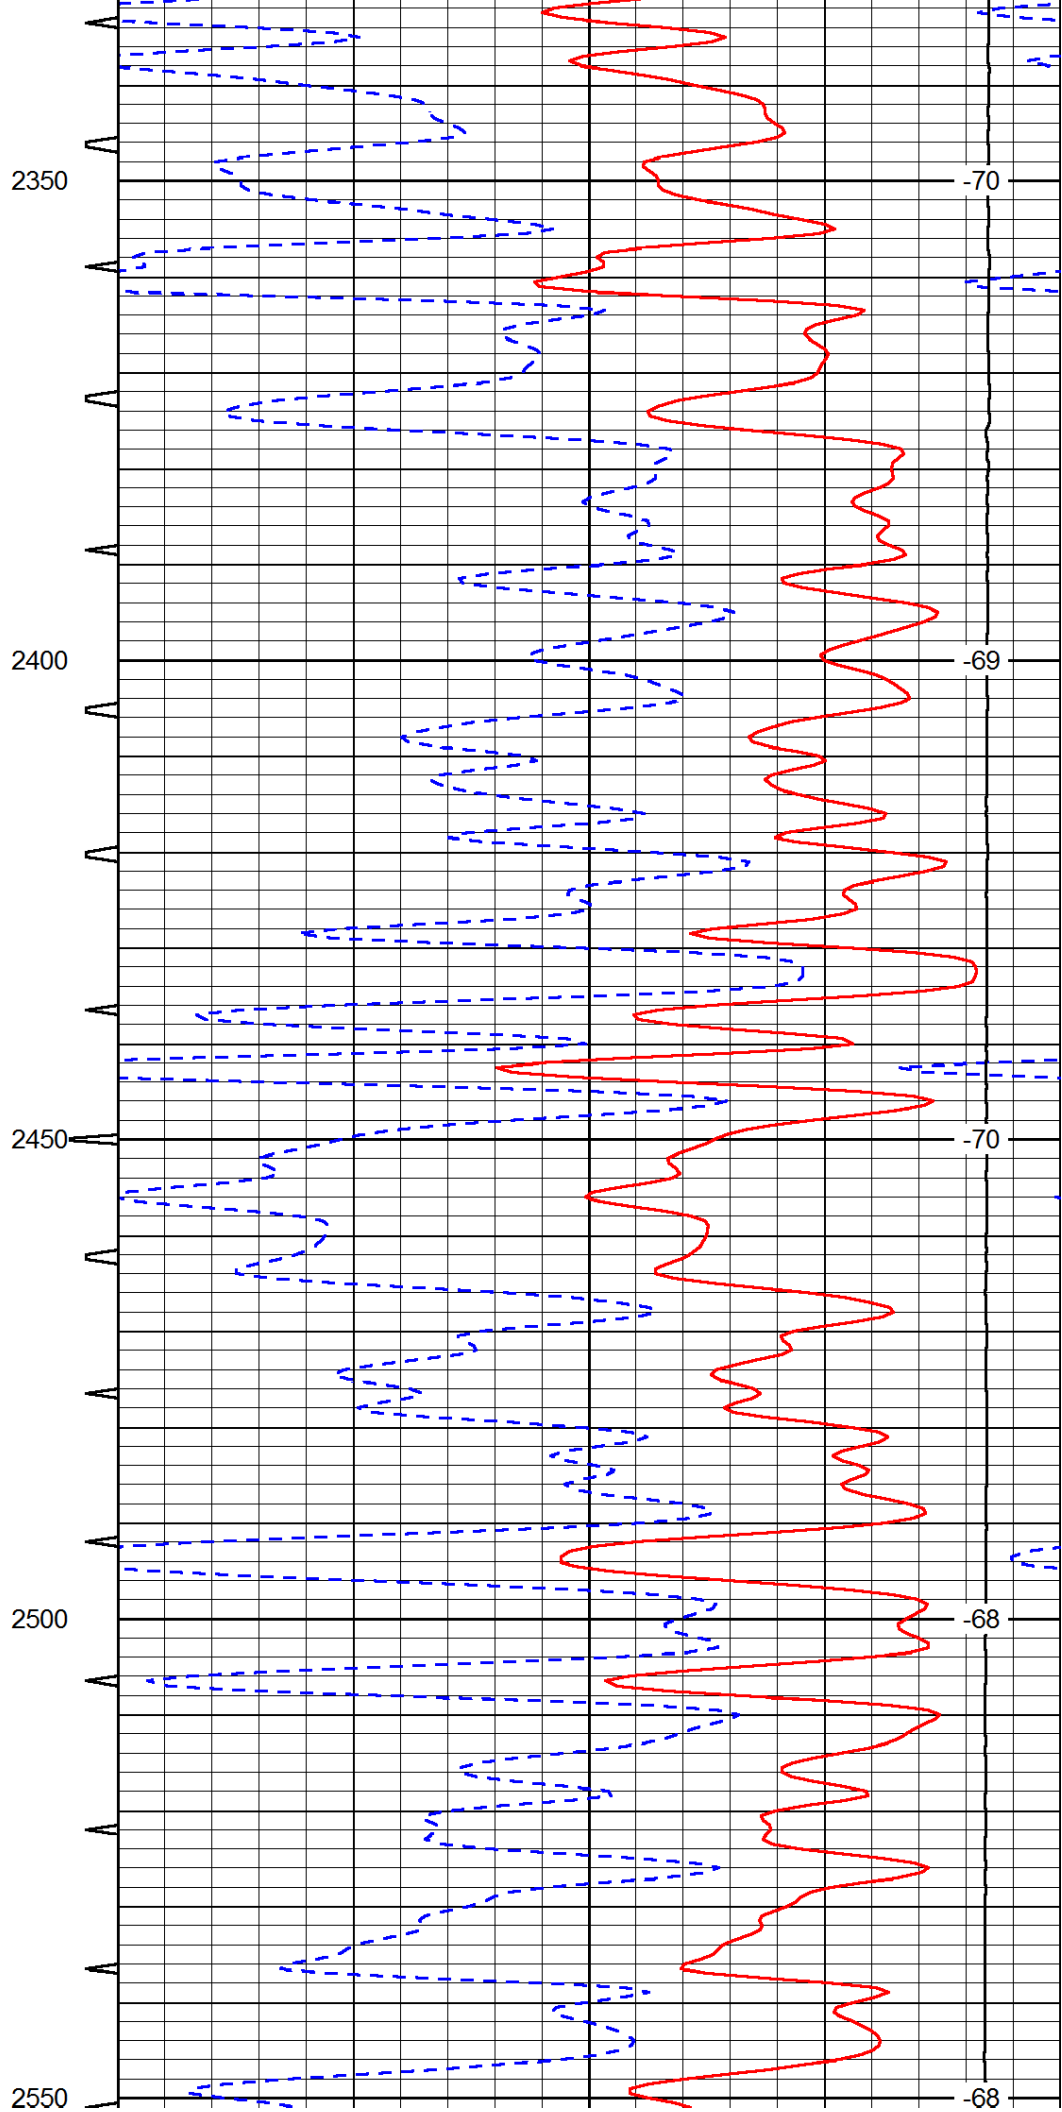

0	Gamma Ray	150	Sonic Int	140	Delta Time (usec/ft)	40
150	Gamma Ray	300	5	0	SPOR	-10
6	Caliper (GAPI)	16		15000	LTEN (lb)	0

LSPD

5000

0	Gamma Ray	150
150	Gamma Ray	300
6	Caliper (GAPI)	16

Sonic Int	140	Delta Time (usec/ft)	40
5	0	SPOR	-10
	30	LTEN (lb)	0
	15000		

LSPD