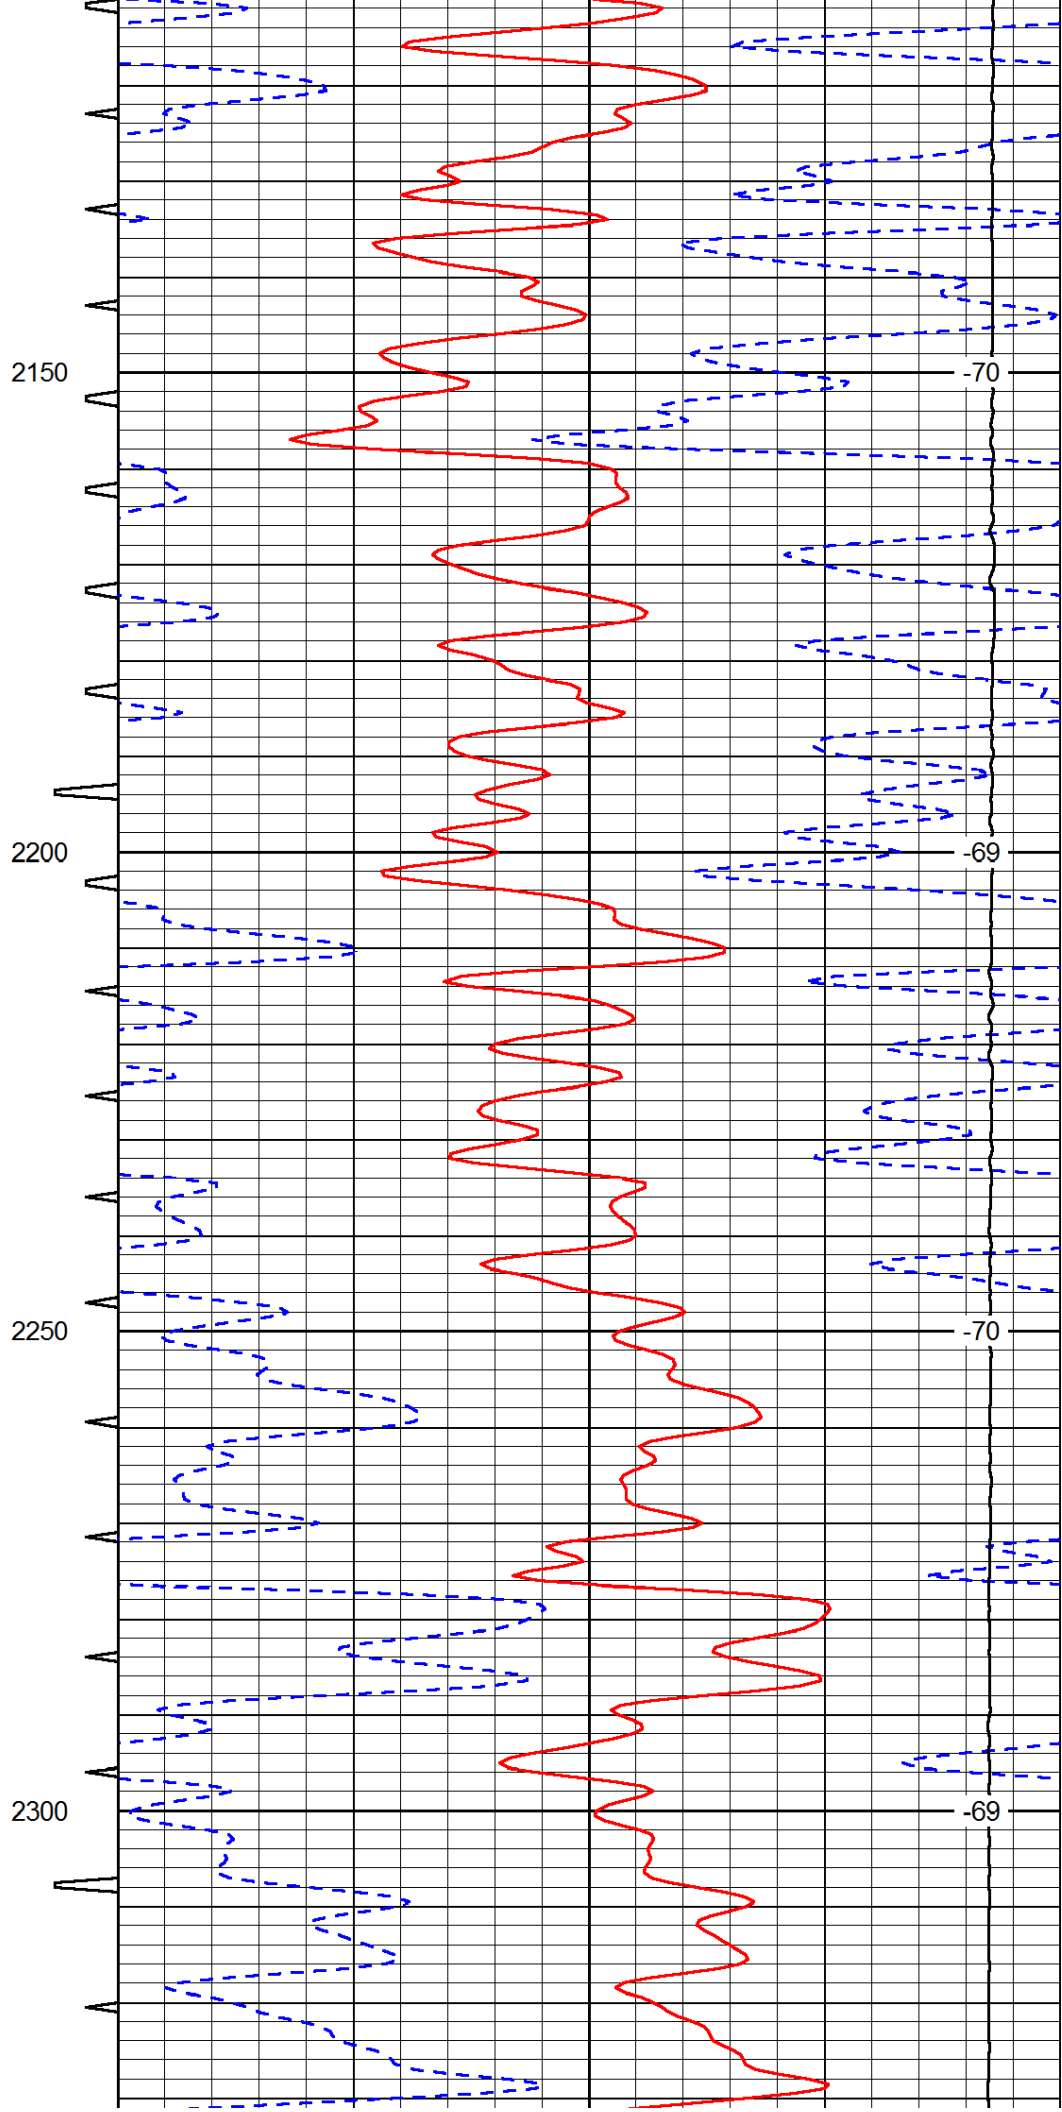

0	Gamma Ray	150	Sonic Int	140	Delta Time (usec/ft)	40
150	Gamma Ray	300	5	0	SPOR	-10
6	Caliper (GAPI)	16		15000	LTEN (lb)	0

LSPD

5000

0	Gamma Ray	150
150	Gamma Ray	300
6	Caliper (GAPI)	16

Sonic Int	140	Delta Time (usec/ft)	40
5	0	SPOR	-10
	30	LTEN (lb)	0
	15000		

LSPD