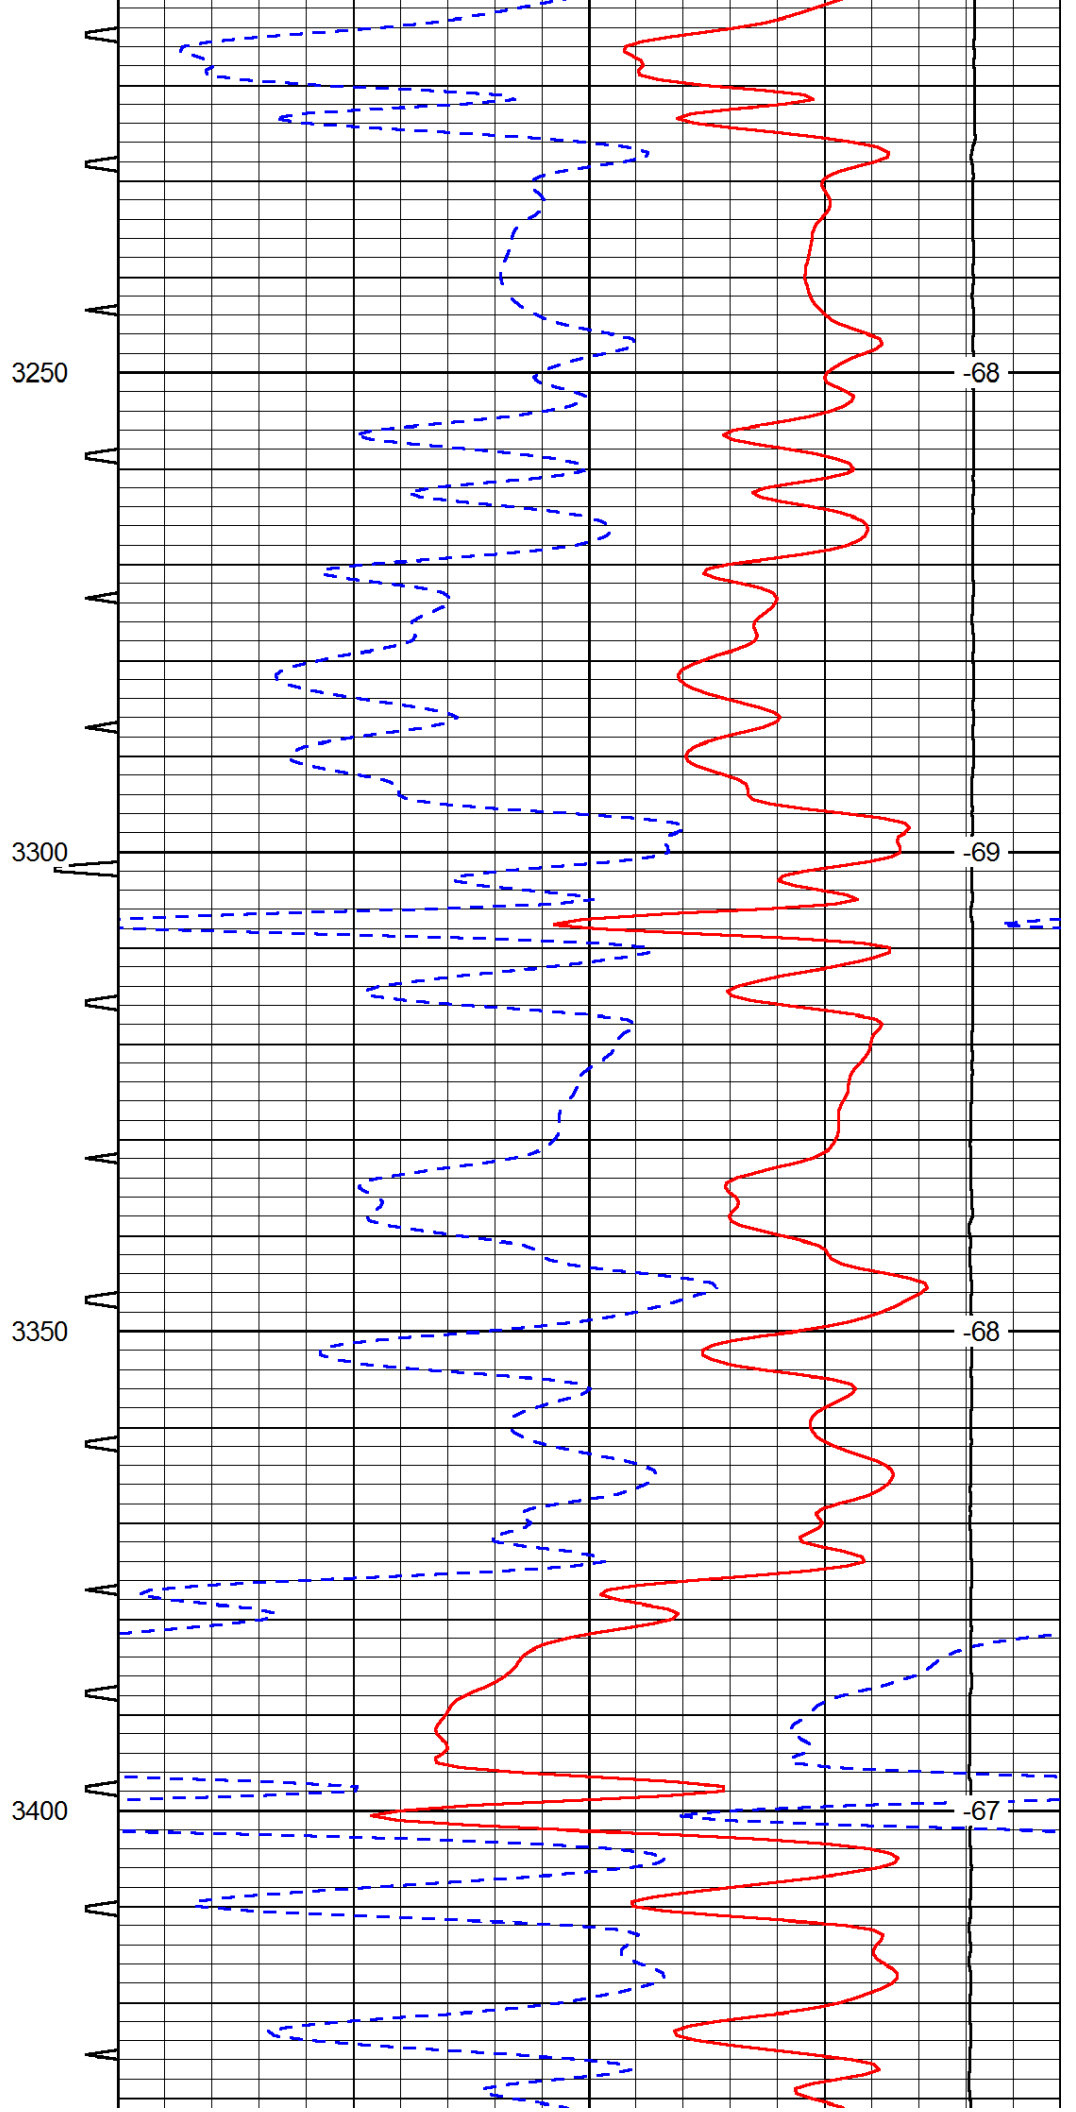

0	Gamma Ray	150	Sonic Int	140	Delta Time (usec/ft)	40
150	Gamma Ray	300	5	0	SPOR	-10
6	Caliper (GAPI)	16		15000	LTEN (lb)	0

LSPD

5000

0	Gamma Ray	150
150	Gamma Ray	300
6	Caliper (GAPI)	16

Sonic Int	140	Delta Time (usec/ft)	40
5	0	SPOR	-10
	30	LTEN (lb)	0
	15000		

LSPD