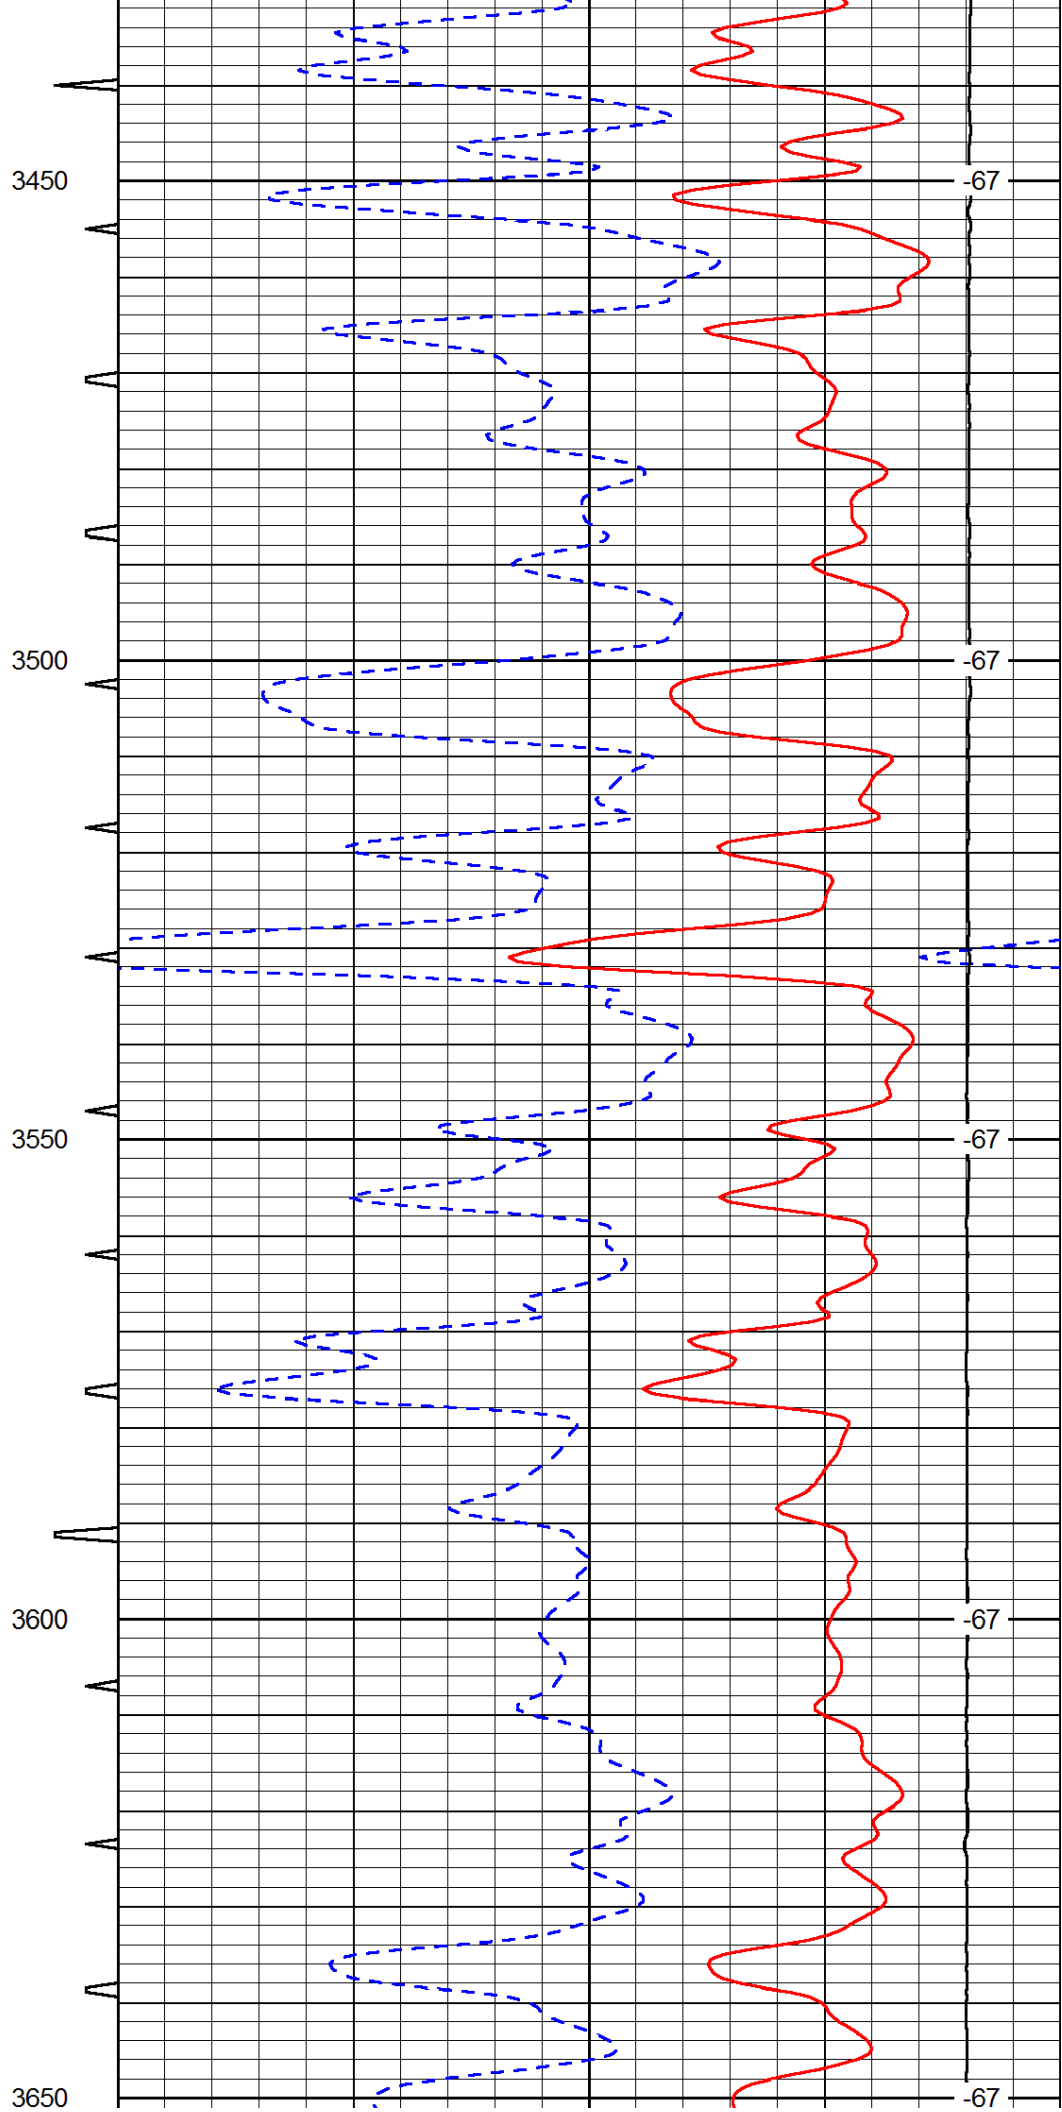

0	Gamma Ray	150	Sonic Int	140	Delta Time (usec/ft)	40
150	Gamma Ray	300	5	0	SPOR	-10
6	Caliper (GAPI)	16		15000	LTEN (lb)	0

LSPD

5000

0	Gamma Ray	150
150	Gamma Ray	300
6	Caliper (GAPI)	16

Sonic Int	140	Delta Time (usec/ft)	40
5	0	SPOR	-10
	30	LTEN (lb)	0
	15000		

LSPD