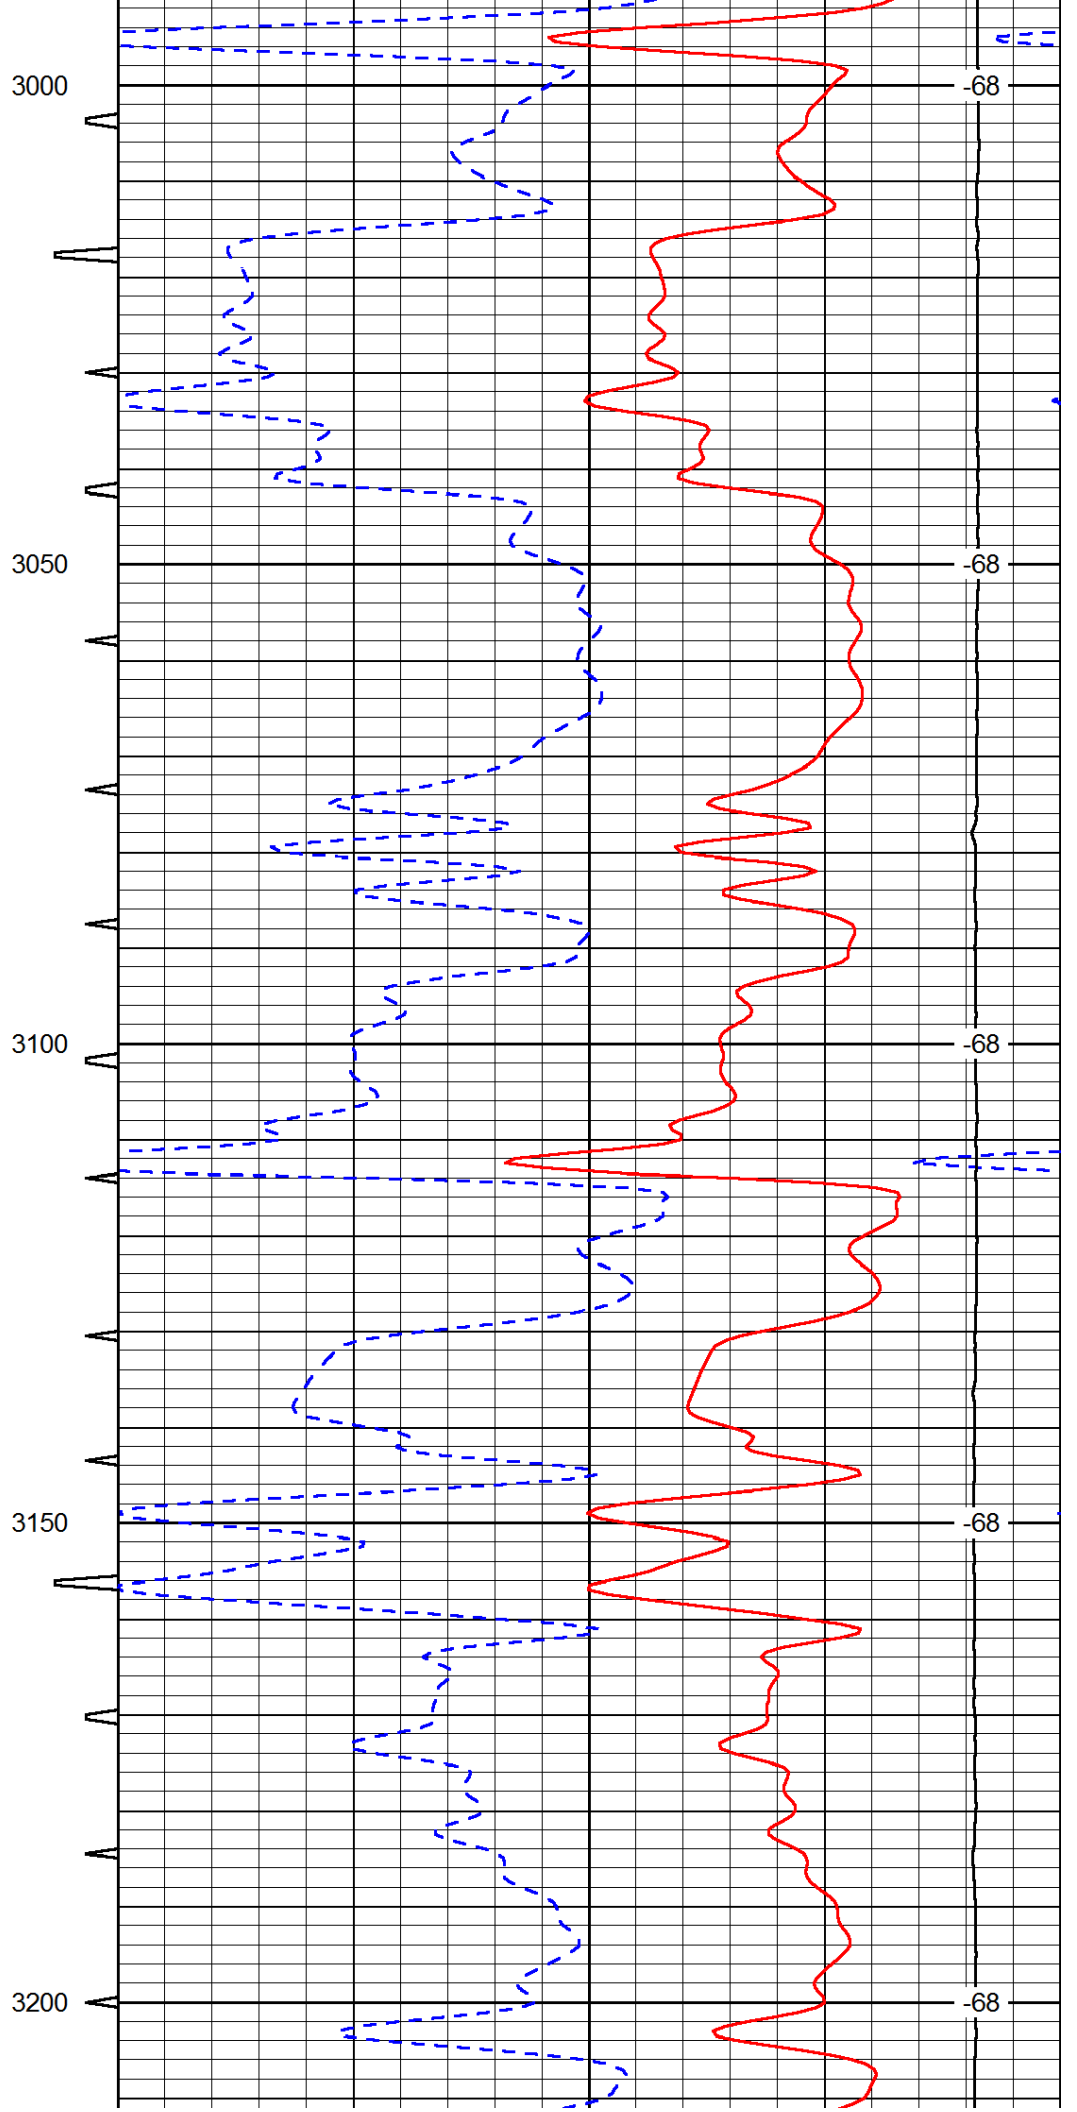

0	Gamma Ray	150	Sonic Int	140	Delta Time (usec/ft)	40
150	Gamma Ray	300	5	0	SPOR	-10
6	Caliper (GAPI)	16		15000	LTEN (lb)	0

LSPD

5000

0	Gamma Ray	150
150	Gamma Ray	300
6	Caliper (GAPI)	16

Sonic Int	140	Delta Time (usec/ft)	40
5	0	SPOR	-10
	30	LTEN (lb)	0
	15000		

LSPD