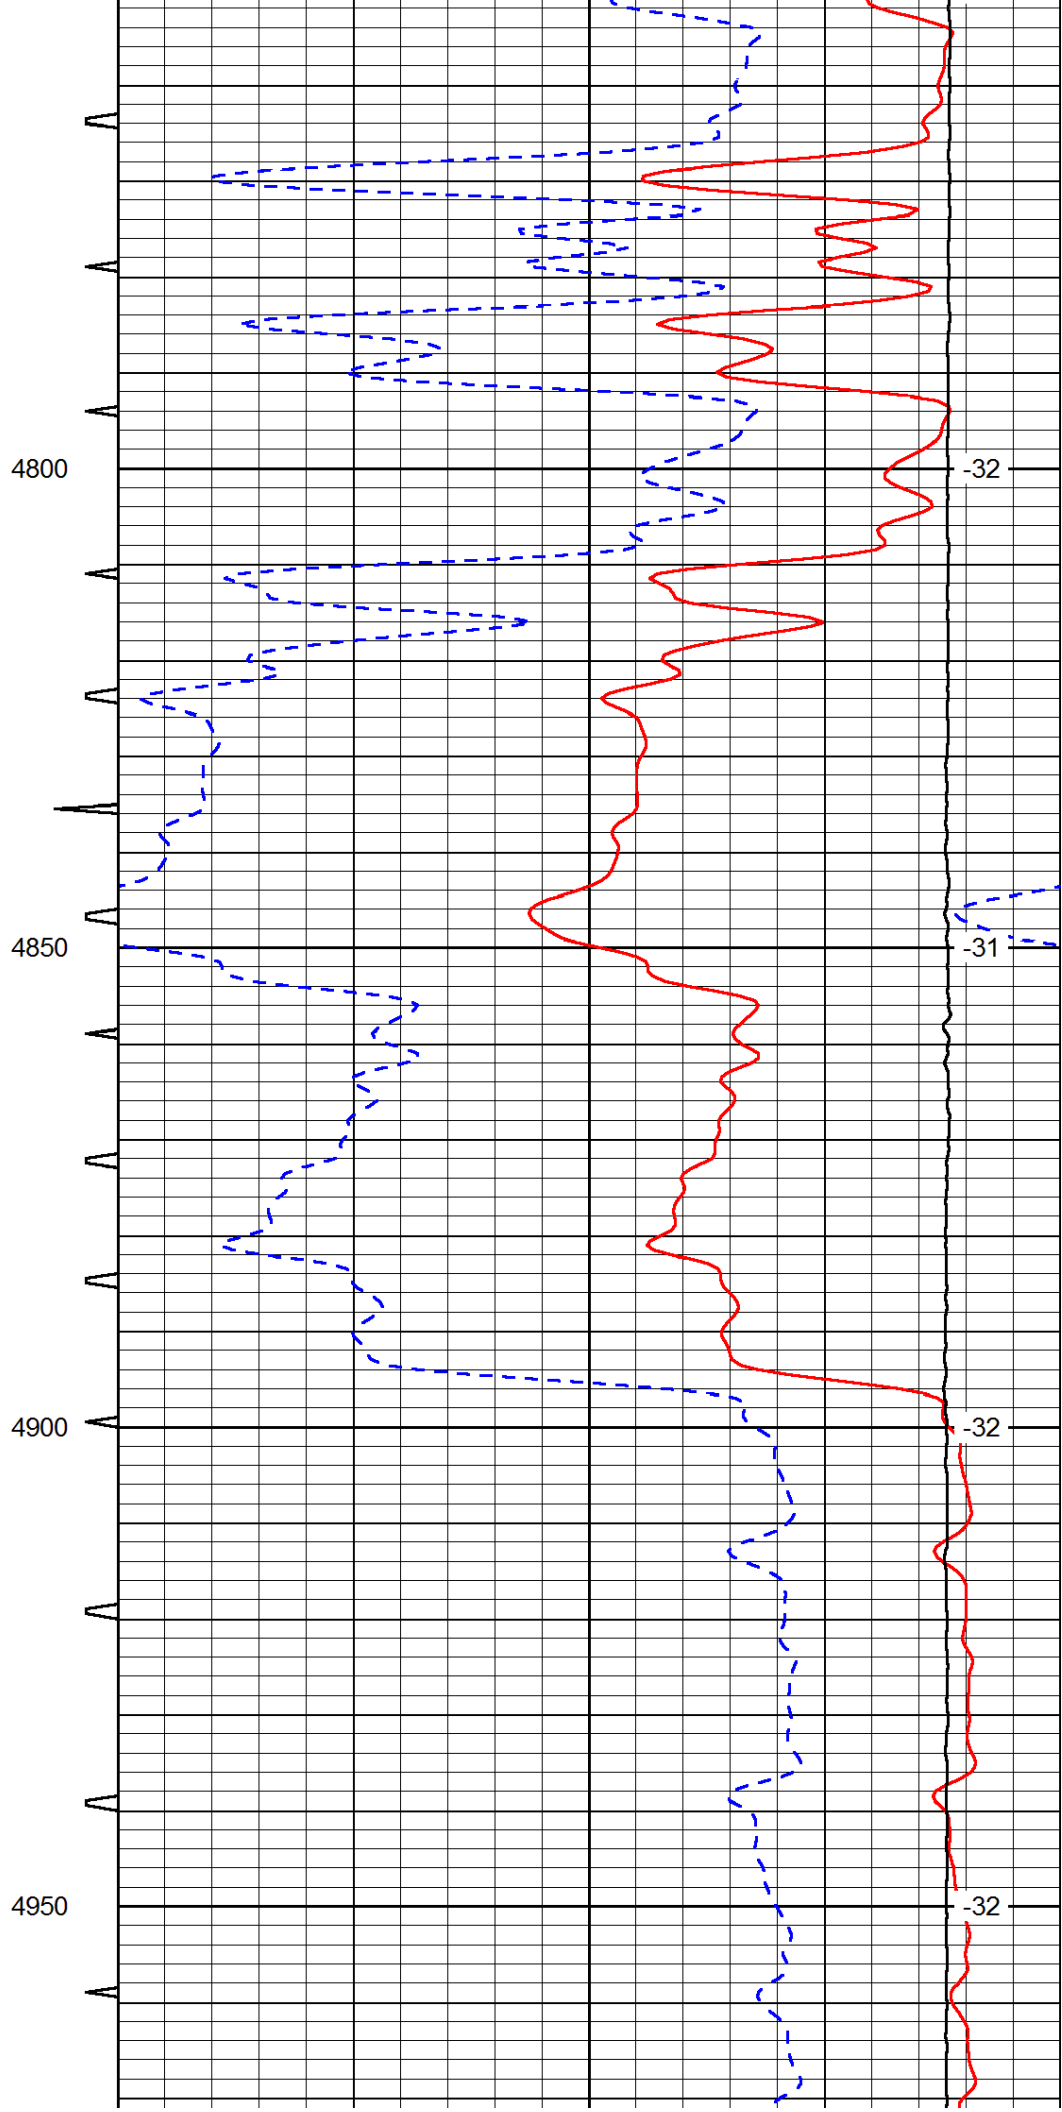

0	Gamma Ray	150	Sonic Int	140	Delta Time (usec/ft)	40
150	Gamma Ray	300	5	0	SPOR	-10
6	Caliper (GAPI)	16		15000	LTEN (lb)	0

LSPD

5000

0	Gamma Ray	150
150	Gamma Ray	300
6	Caliper (GAPI)	16

Sonic Int	140	Delta Time (usec/ft)	40
5	0	SPOR	-10
	30	LTEN (lb)	0
	15000		

LSPD