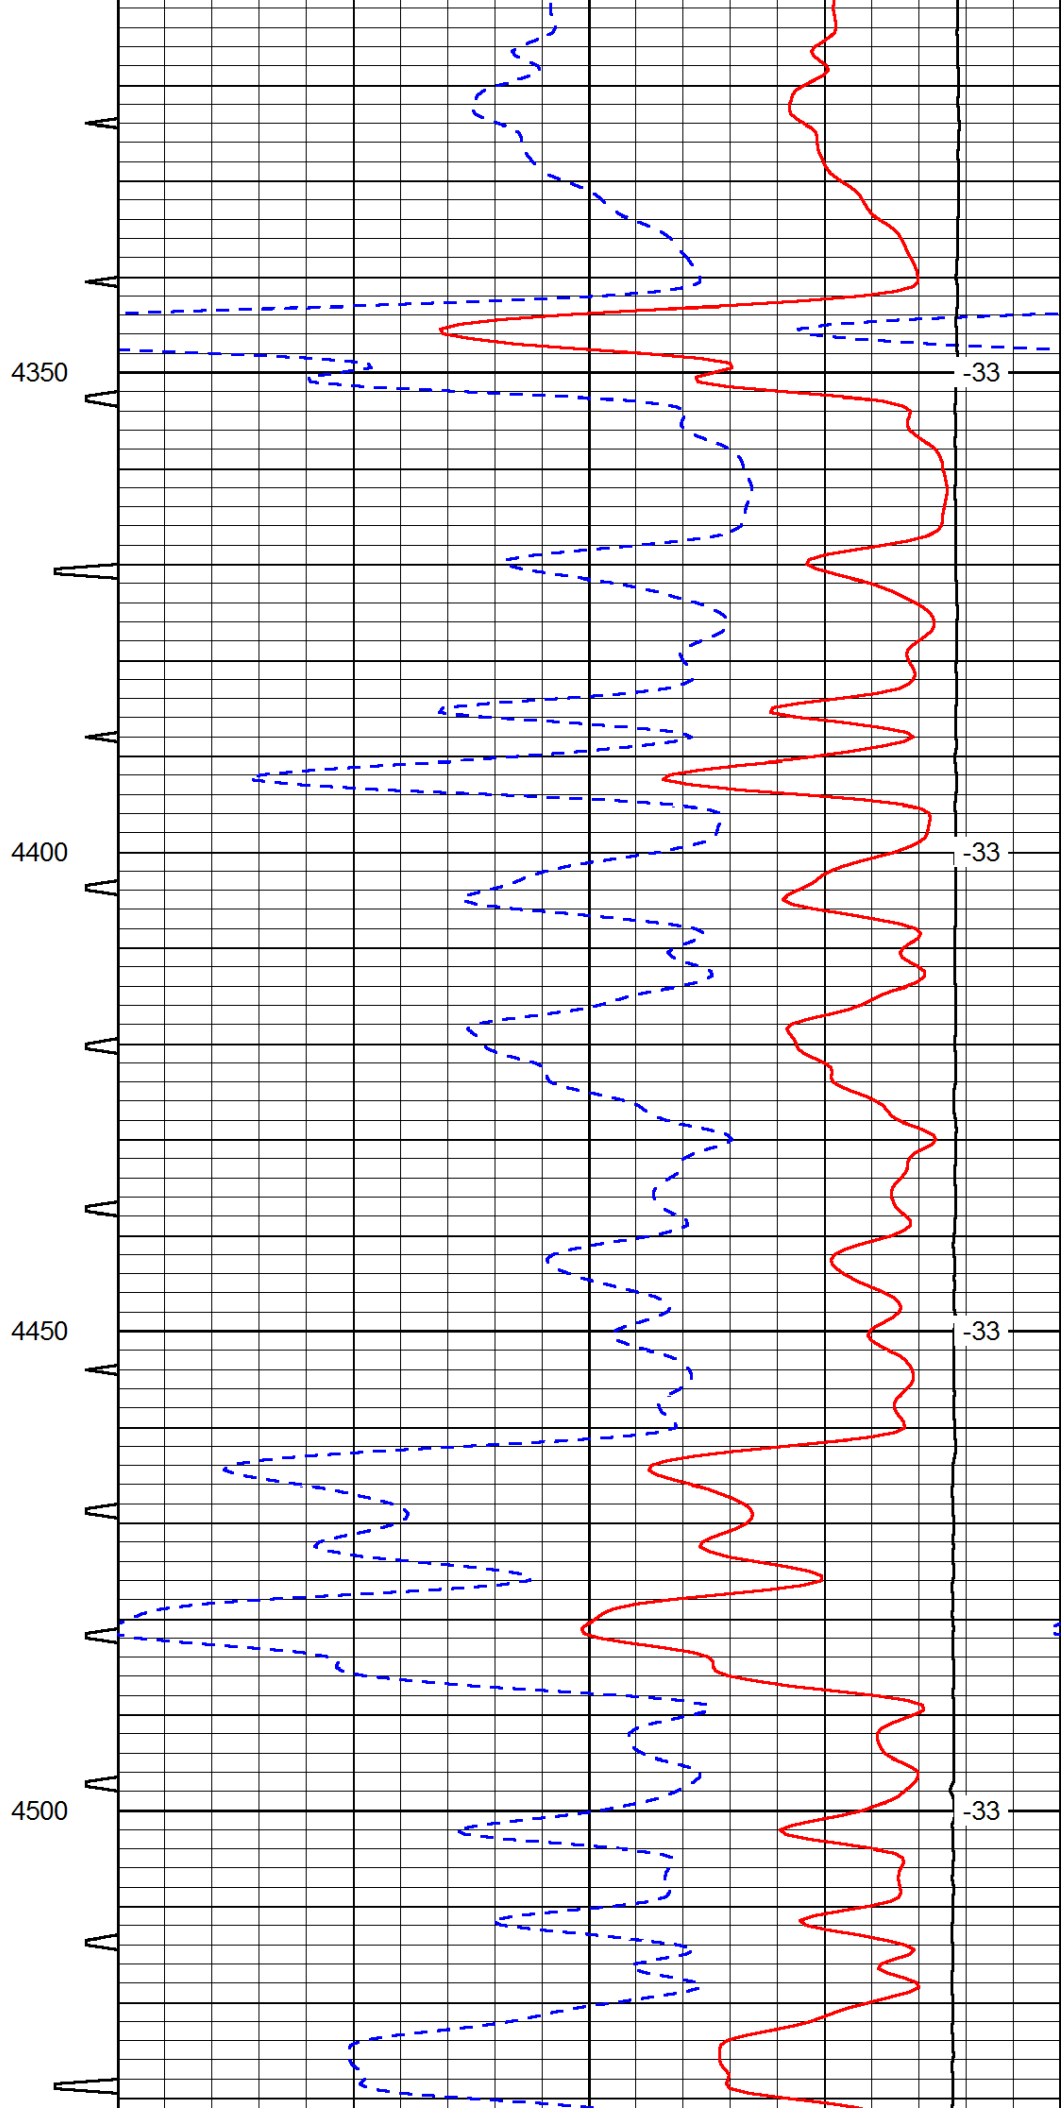

0	Gamma Ray	150	Sonic Int	140	Delta Time (usec/ft)	40
150	Gamma Ray	300	5	0	SPOR	-10
6	Caliper (GAPI)	16		15000	LTEN (lb)	0

LSPD

5000

0	Gamma Ray	150
150	Gamma Ray	300
6	Caliper (GAPI)	16

Sonic Int	140	Delta Time (usec/ft)	40
5	0	SPOR	-10
	30	LTEN (lb)	0
	15000		

LSPD