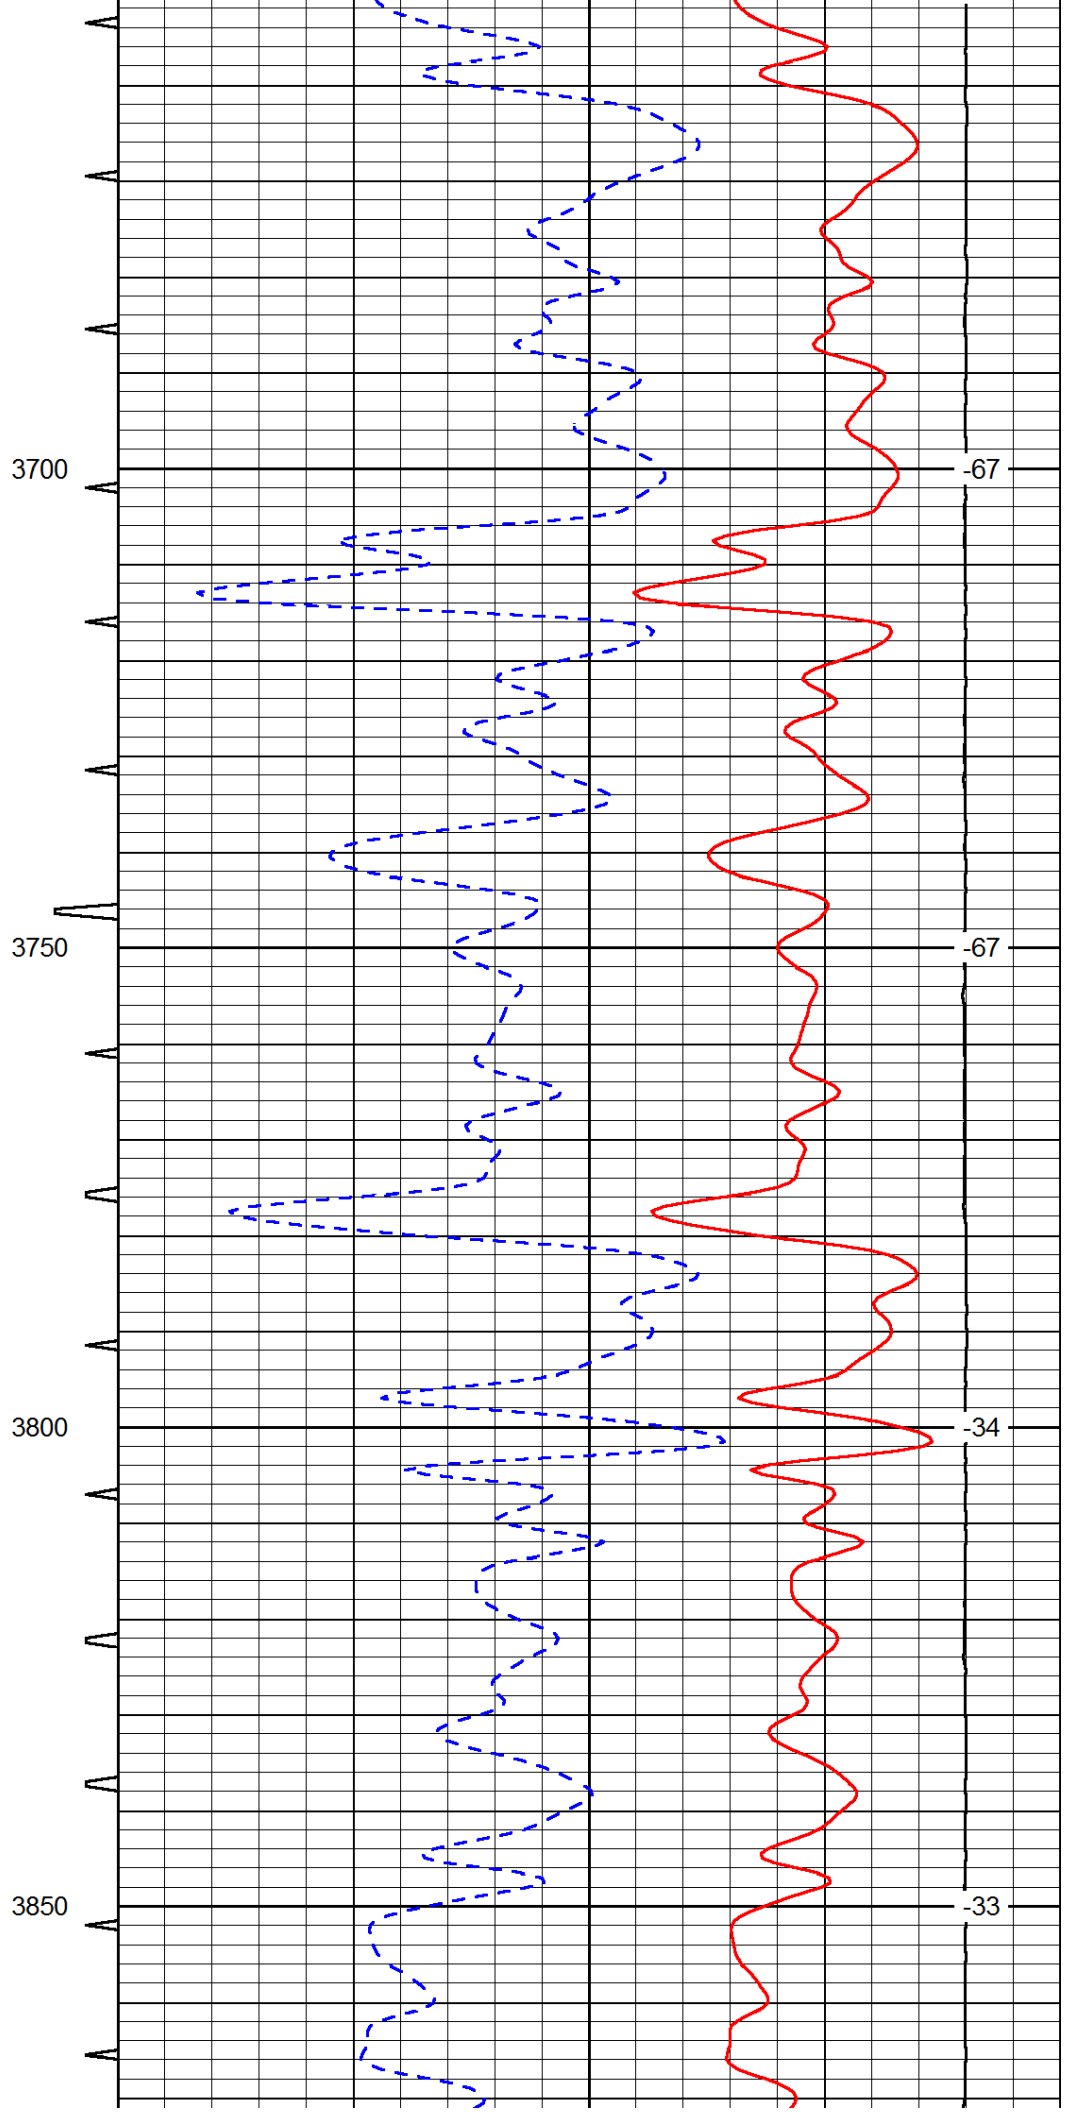

0	Gamma Ray	150	Sonic Int	140	Delta Time (usec/ft)	40
150	Gamma Ray	300	5	0	SPOR	-10
6	Caliper (GAPI)	16		15000	LTEN (lb)	0

LSPD

5000

0	Gamma Ray	150
150	Gamma Ray	300
6	Caliper (GAPI)	16

Sonic Int	140	Delta Time (usec/ft)	40
5	0	SPOR	-10
	30	LTEN (lb)	0
	15000		

LSPD