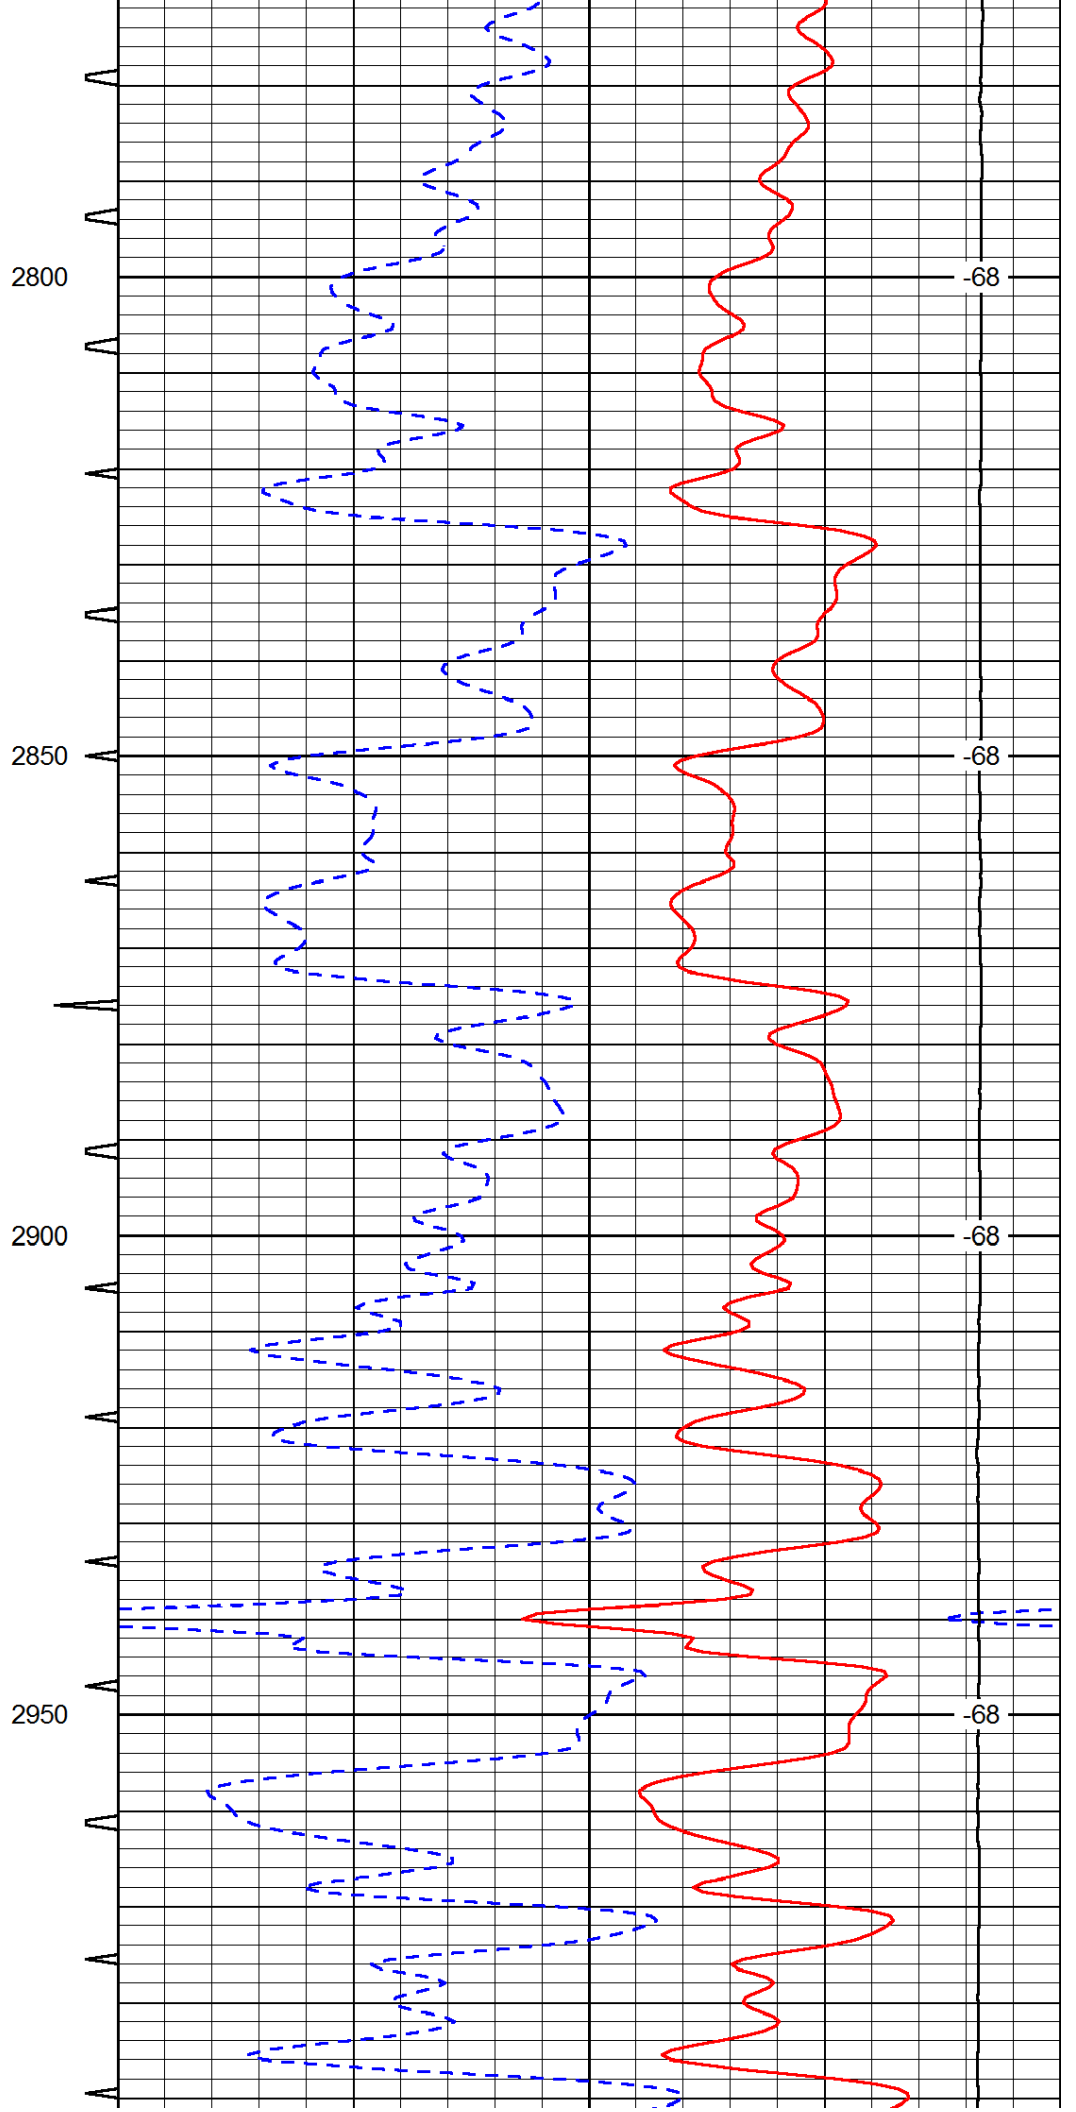

0	Gamma Ray	150	Sonic Int	140	Delta Time (usec/ft)	40
150	Gamma Ray	300	5	0	SPOR	-10
6	Caliper (GAPI)	16		15000	LTEN (lb)	0

LSPD

5000

0	Gamma Ray	150
150	Gamma Ray	300
6	Caliper (GAPI)	16

Sonic Int	140	Delta Time (usec/ft)	40
5	0	SPOR	-10
	30	LTEN (lb)	0
	15000		

LSPD