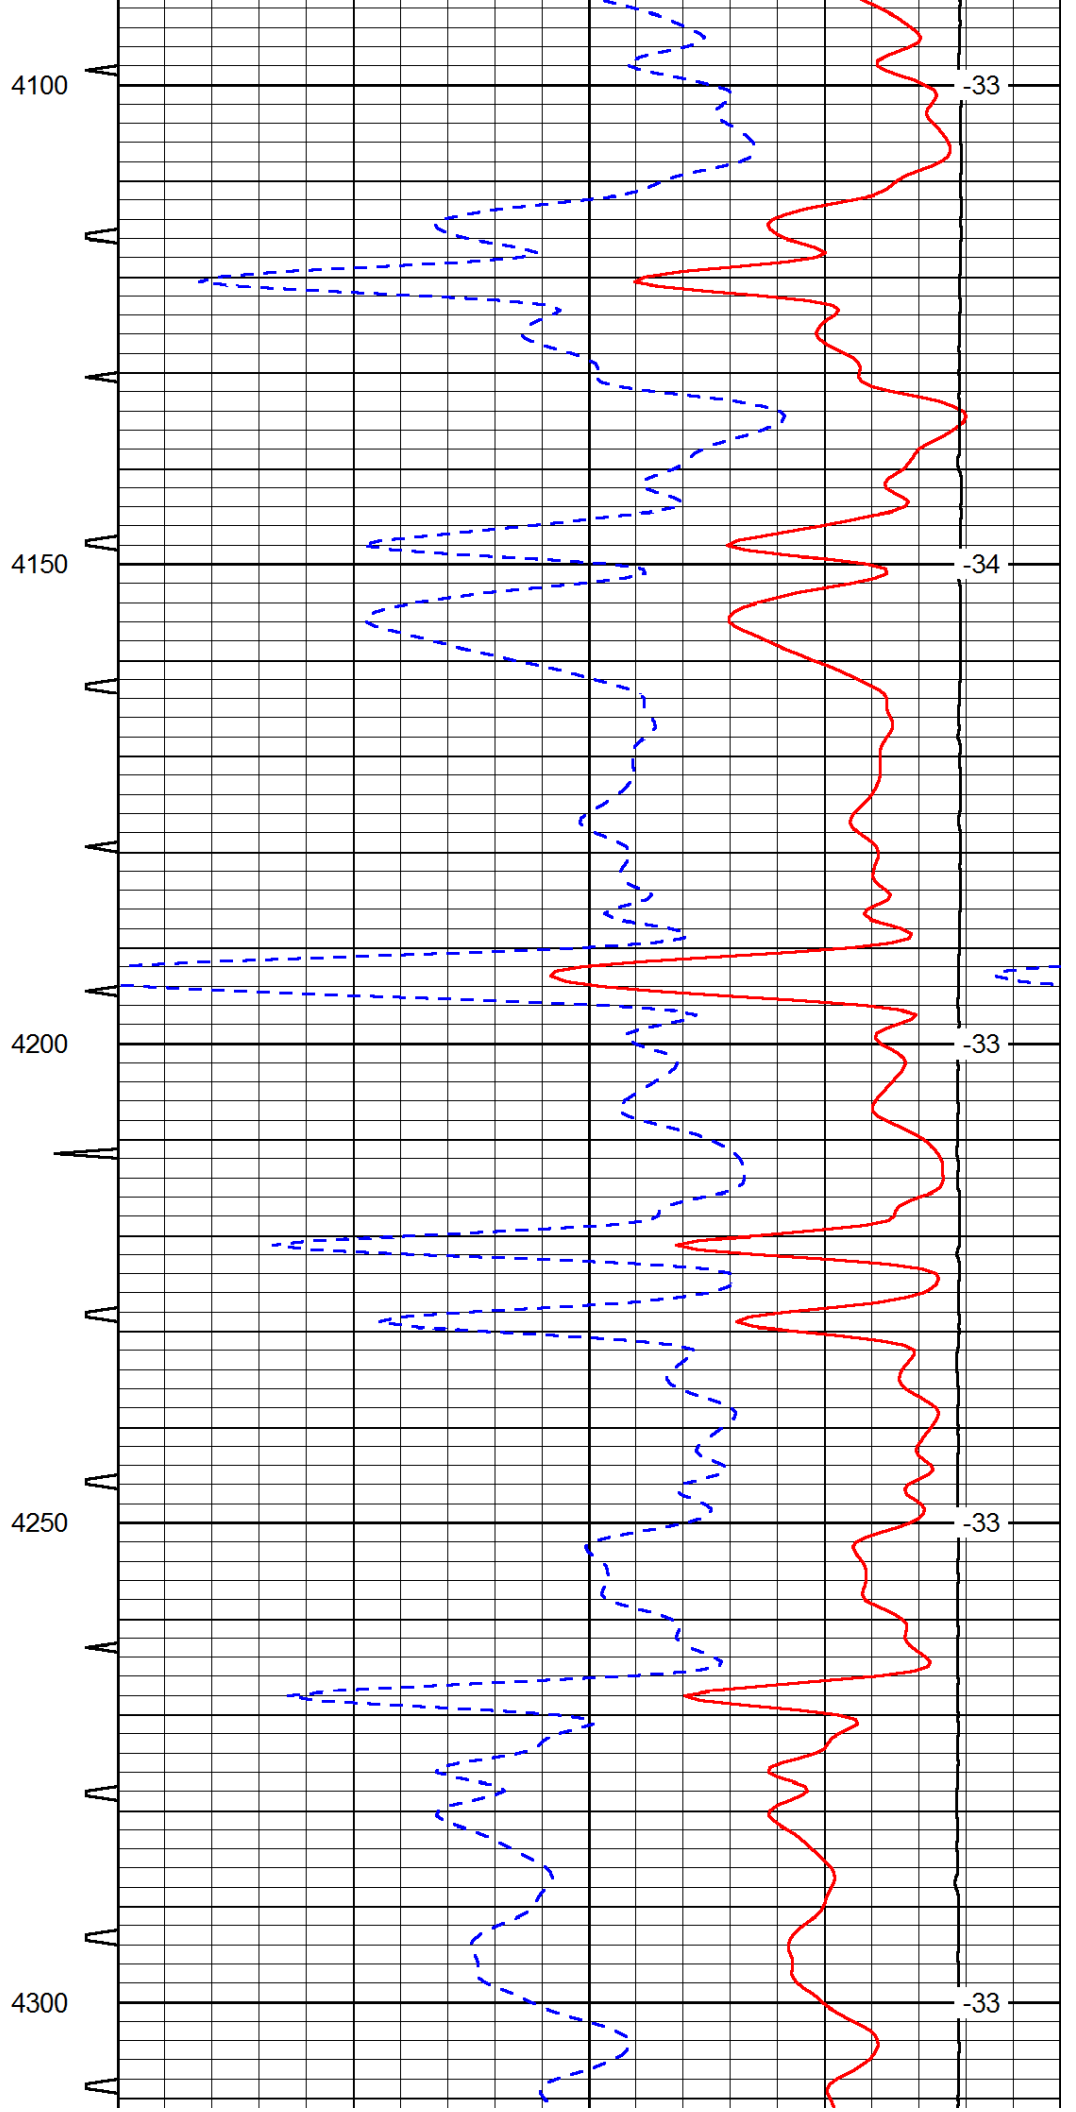

0	Gamma Ray	150	Sonic Int	140	Delta Time (usec/ft)	40
150	Gamma Ray	300	5	0	SPOR	-10
6	Caliper (GAPI)	16		15000	LTEN (lb)	0

LSPD

5000

0	Gamma Ray	150
150	Gamma Ray	300
6	Caliper (GAPI)	16

Sonic Int	140	Delta Time (usec/ft)	40
5	0	SPOR	-10
	30	LTEN (lb)	0
	15000		

LSPD