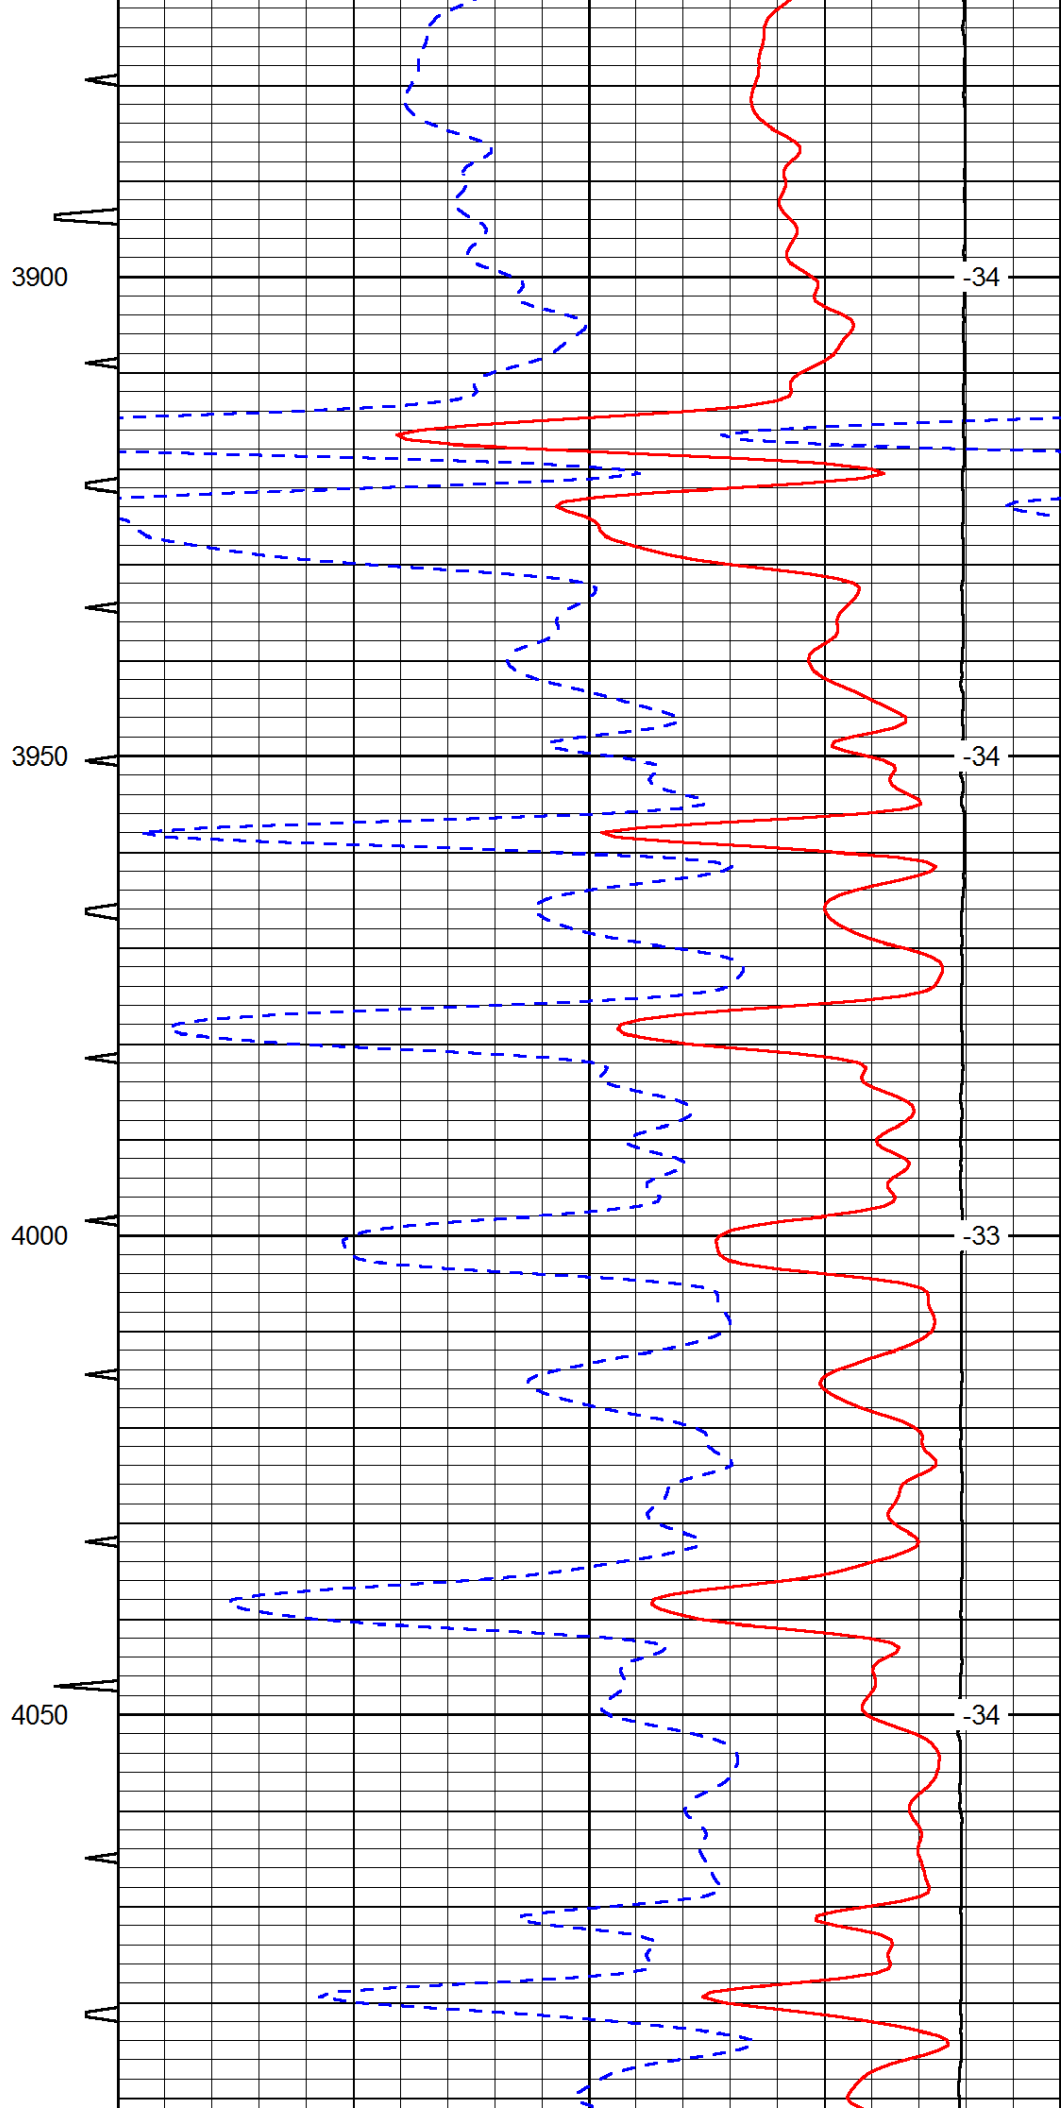

0	Gamma Ray	150	Sonic Int	140	Delta Time (usec/ft)	40
150	Gamma Ray	300	5	0	SPOR	-10
6	Caliper (GAPI)	16		15000	LTEN (lb)	0

LSPD

5000

0	Gamma Ray	150
150	Gamma Ray	300
6	Caliper (GAPI)	16

Sonic Int	140	Delta Time (usec/ft)	40
5	0	SPOR	-10
	30	LTEN (lb)	0
	15000		

LSPD