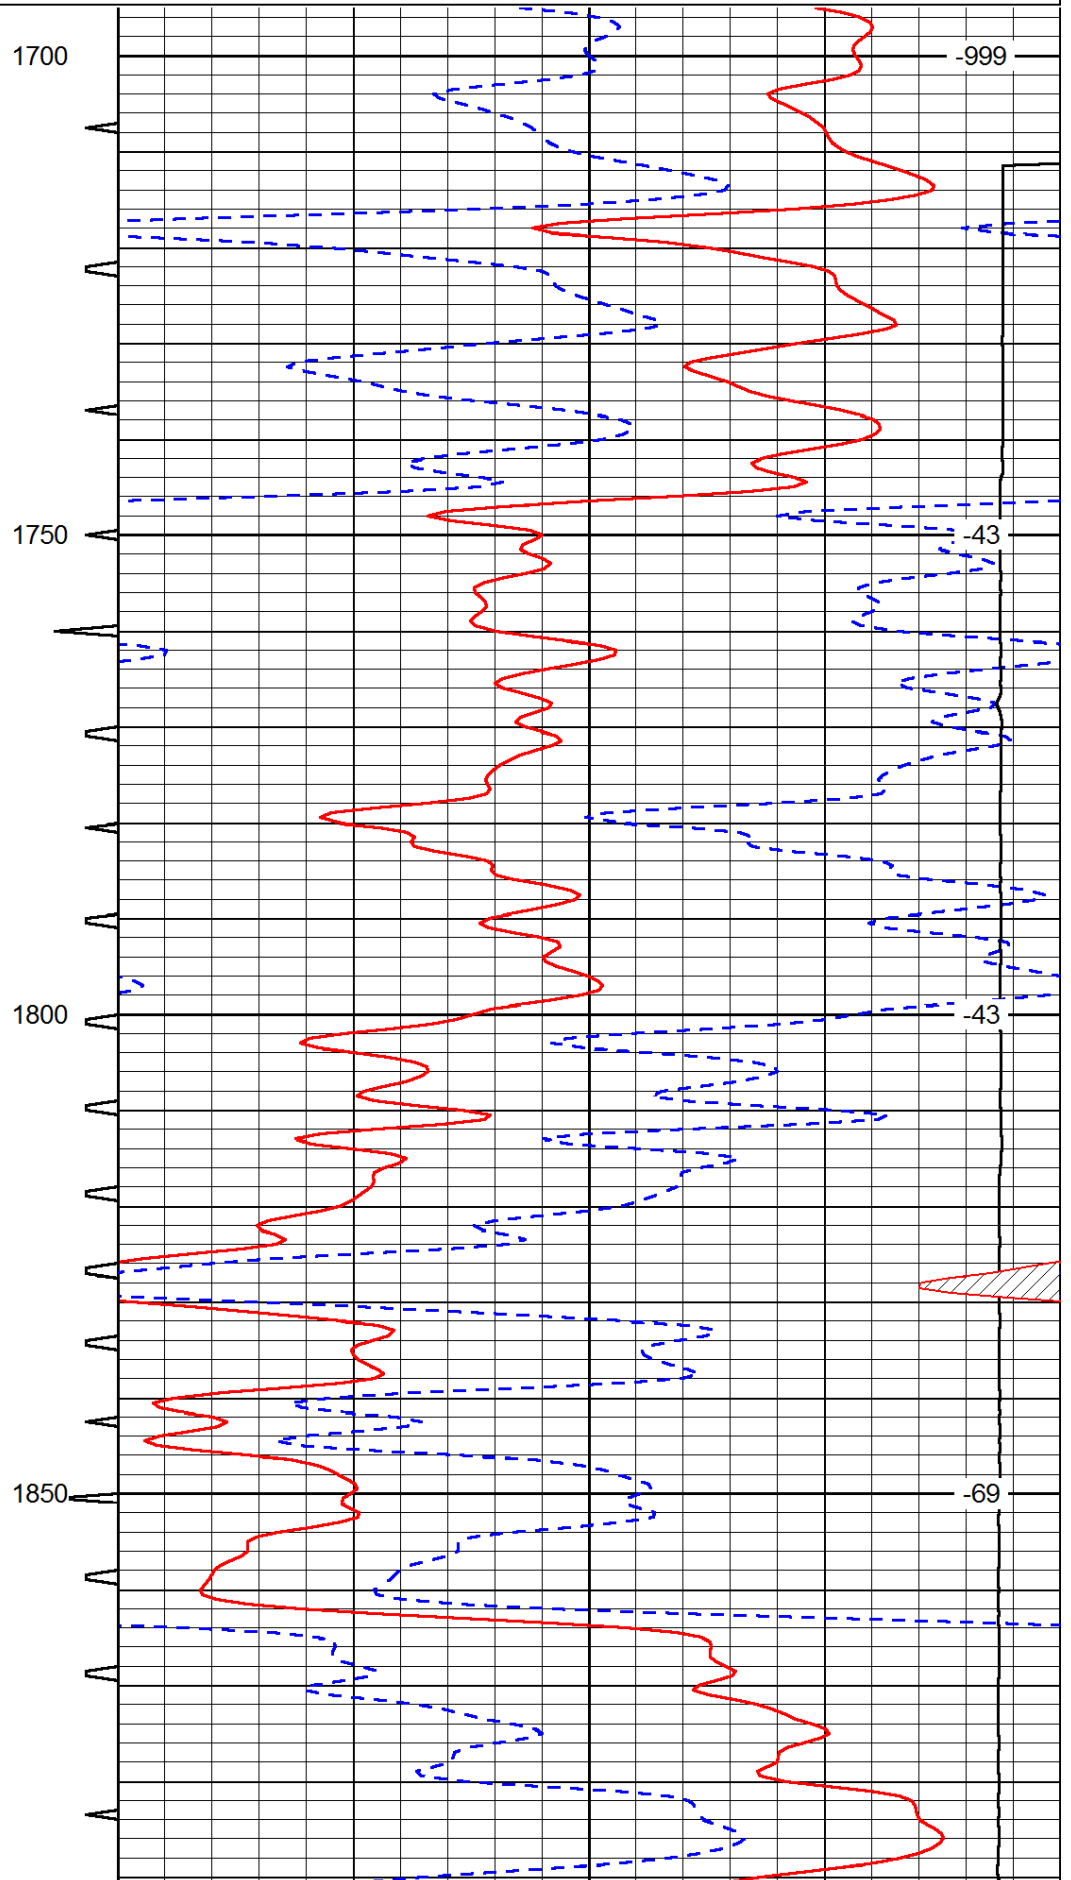

0	Gamma Ray	150	Sonic Int	140	Delta Time (usec/ft)	40
150	Gamma Ray	300	5	0	SPOR	-10
6	Caliper (GAPI)	16		15000	LTEN (lb)	0

LSPD

5000

0	Gamma Ray	150
150	Gamma Ray	300
6	Caliper (GAPI)	16

Sonic Int	140	Delta Time (usec/ft)	40
5	0	SPOR	-10
	30	LTEN (lb)	0
	15000		

LSPD