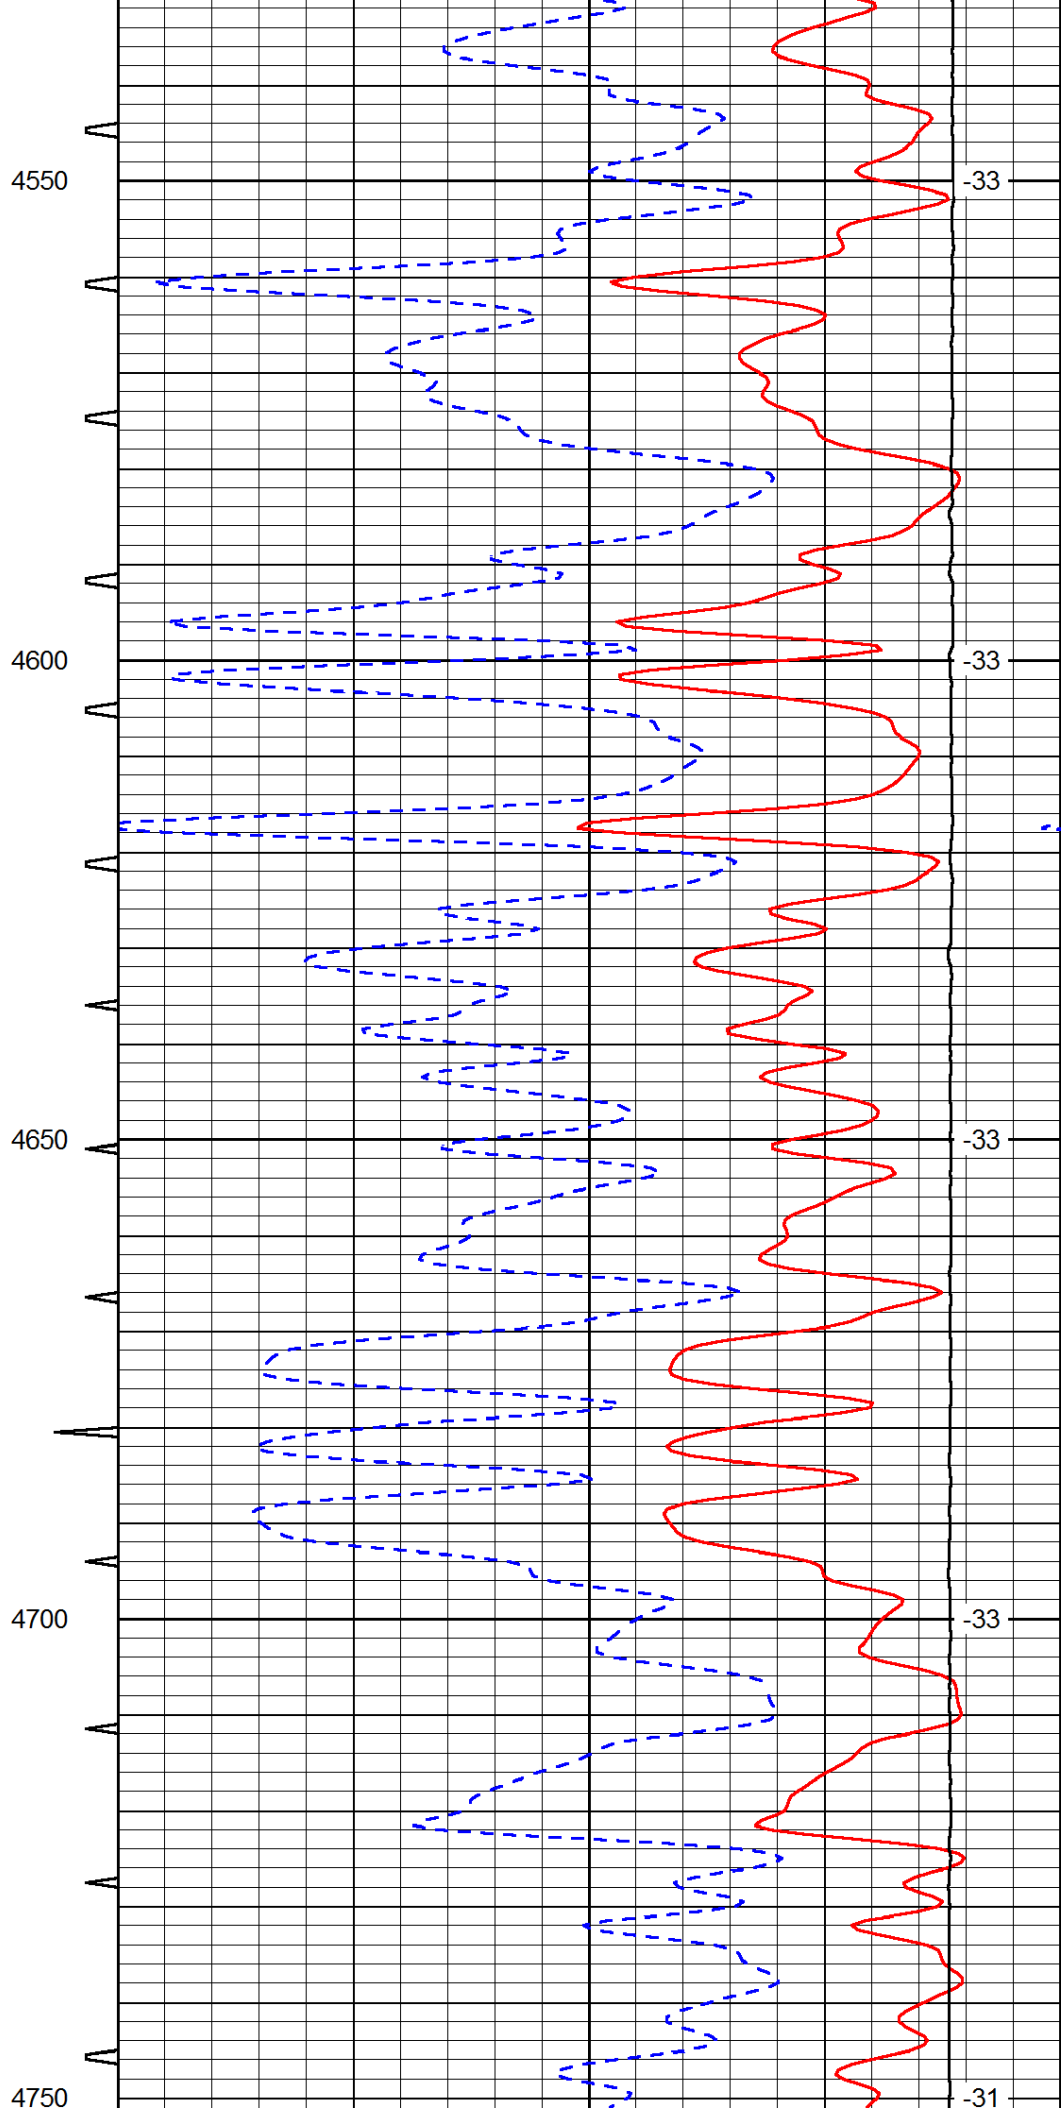

0	Gamma Ray	150	Sonic Int	140	Delta Time (usec/ft)	40
150	Gamma Ray	300	5	0	SPOR	-10
6	Caliper (GAPI)	16		15000	LTEN (lb)	0

LSPD

5000

0	Gamma Ray	150
150	Gamma Ray	300
6	Caliper (GAPI)	16

Sonic Int	140	Delta Time (usec/ft)	40
5	0	SPOR	-10
	30	LTEN (lb)	0
	15000		

LSPD