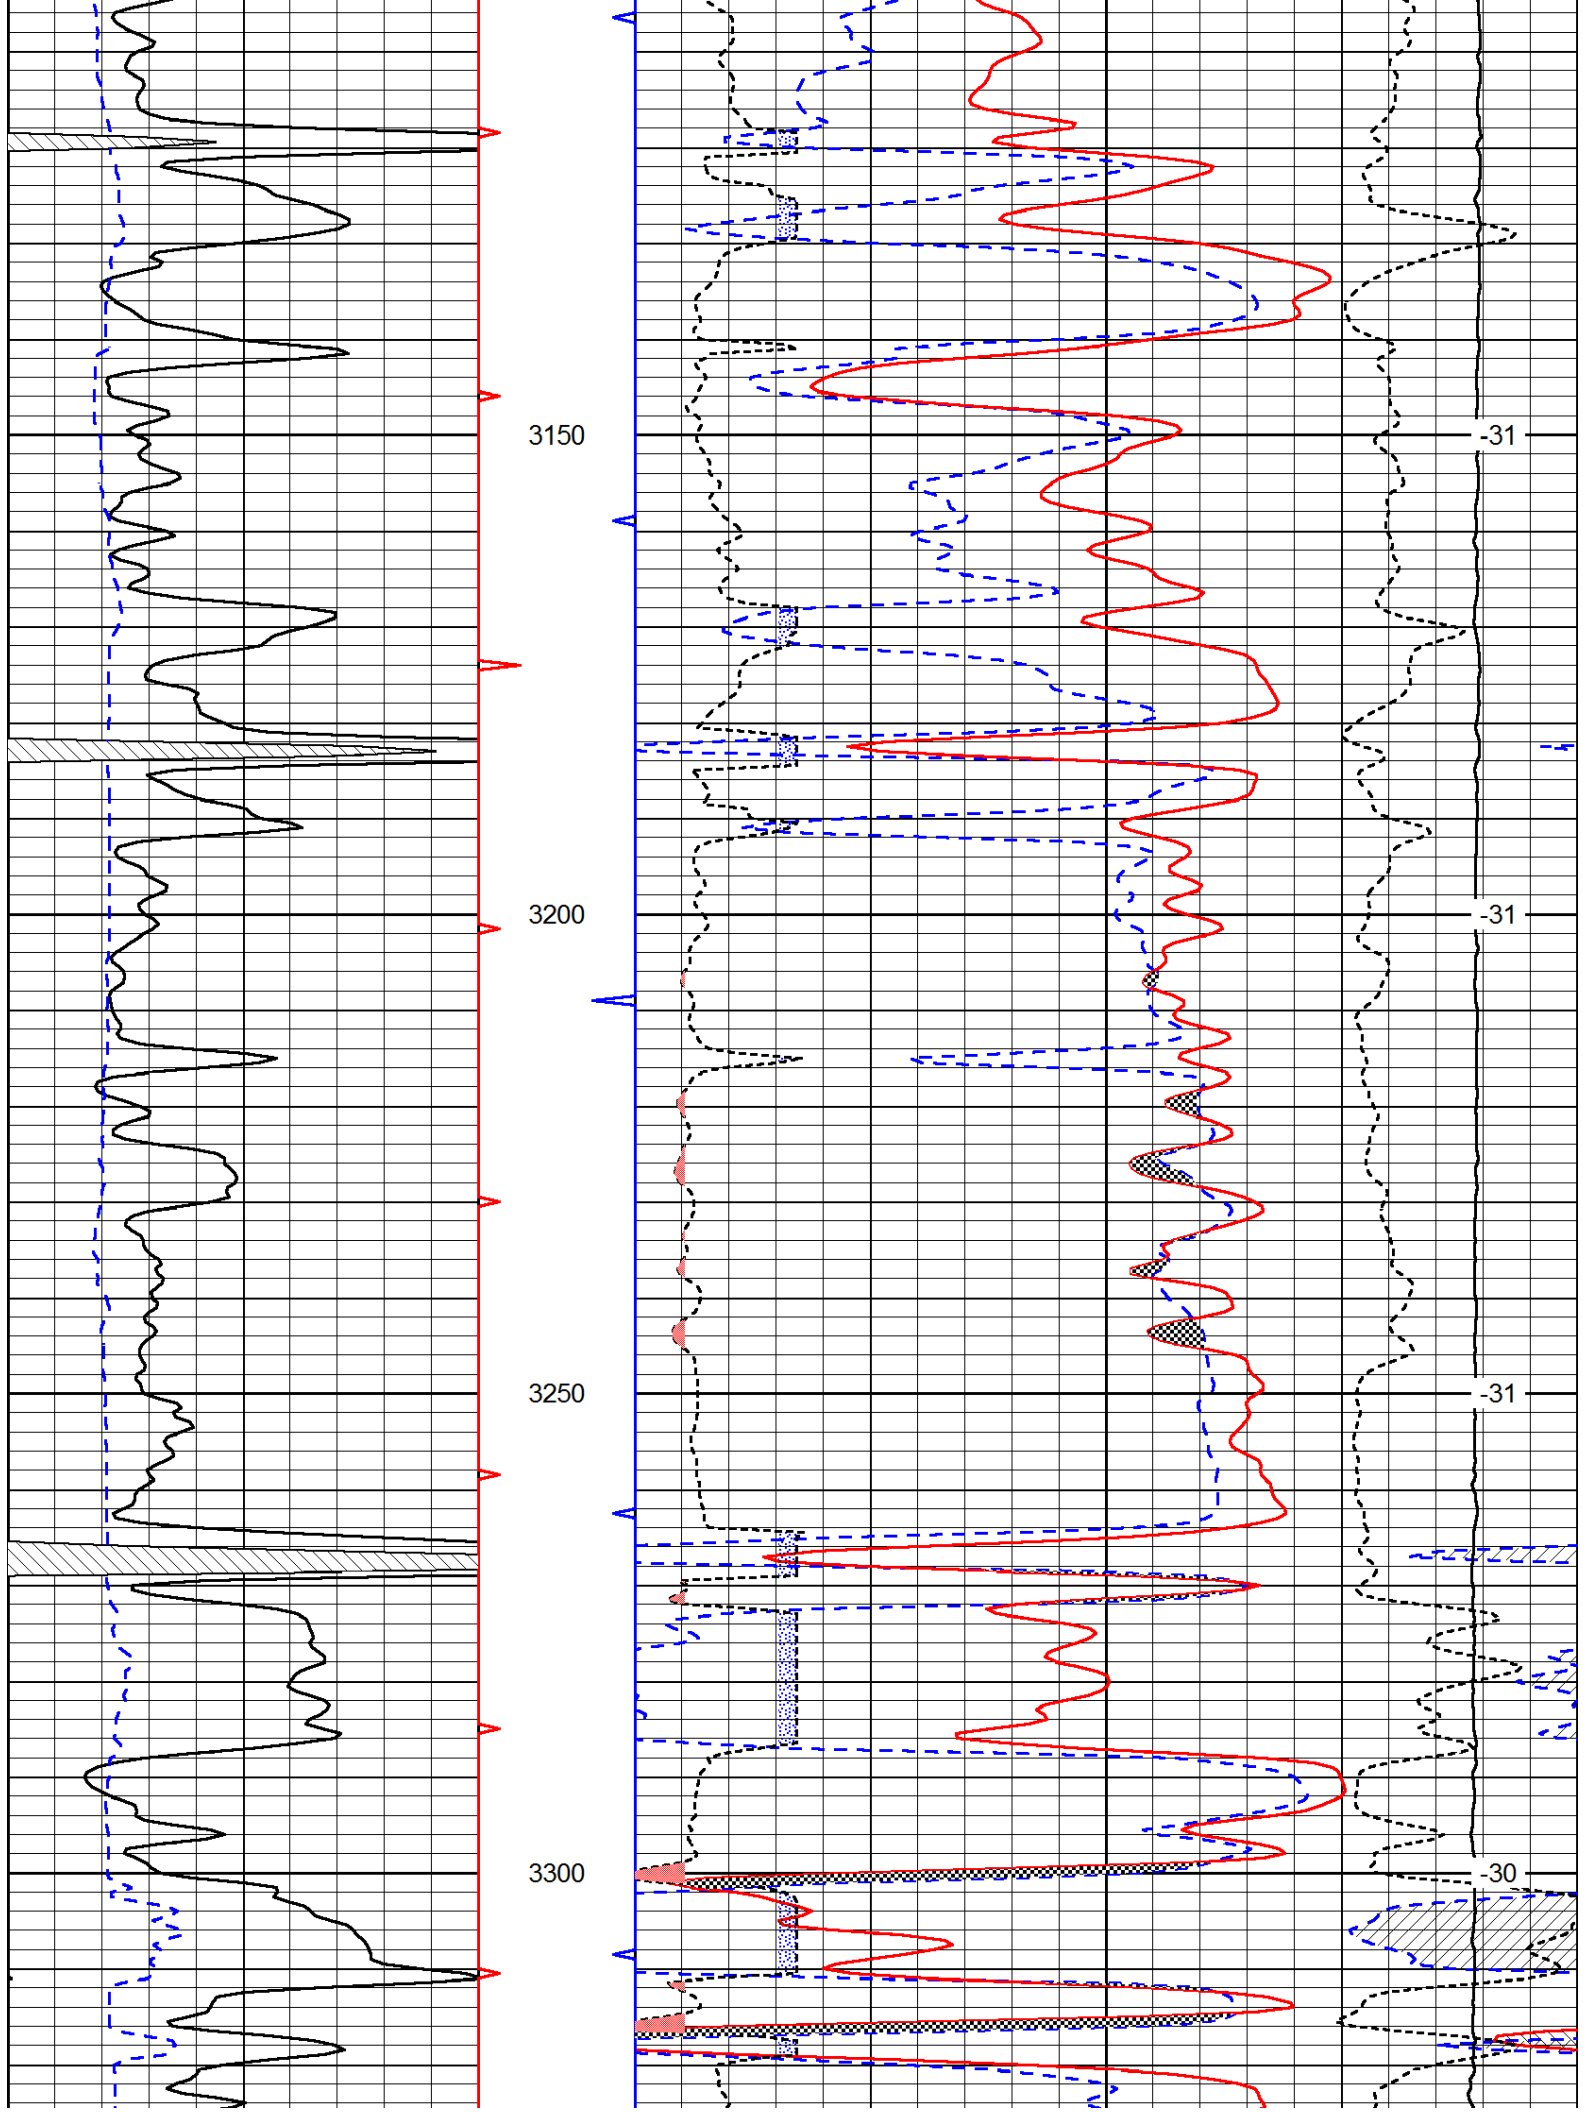

0	Gamma Ray	150
6	Caliper (GAPI)	16

30	Compensated Density		-10
2	Bulk Density		3
15000	Line Tension		0
2.625	DGA	3.425	-0.25
			Correction
			0.25
LSPD			

Database File: c:\warrior\data\tdi_dolores #1\tdi_dolores_1hd.db
 Dataset Pathname: dil/tdist3
 Presentation Format: cndlspec
 Dataset Creation: Tue Jun 10 16:07:03 2014
 Charted by: Depth in Feet scaled 1:240

0	Gamma Ray	150	30	Compensated Neutron (Limestone)	-10
6	Caliper (GAPI)	16	30	Compensated Density (Limestone)	-10
			2.625	DGA	3.425
				-0.25	Correction
					0.25

6	Caliper (GAPI)	16
---	----------------	----

30	Compensated Density (Limestone)				-10
2.625	DGA	3.425	-0.25	Correction	0.25
15000	Line Tension				0
					LSPD