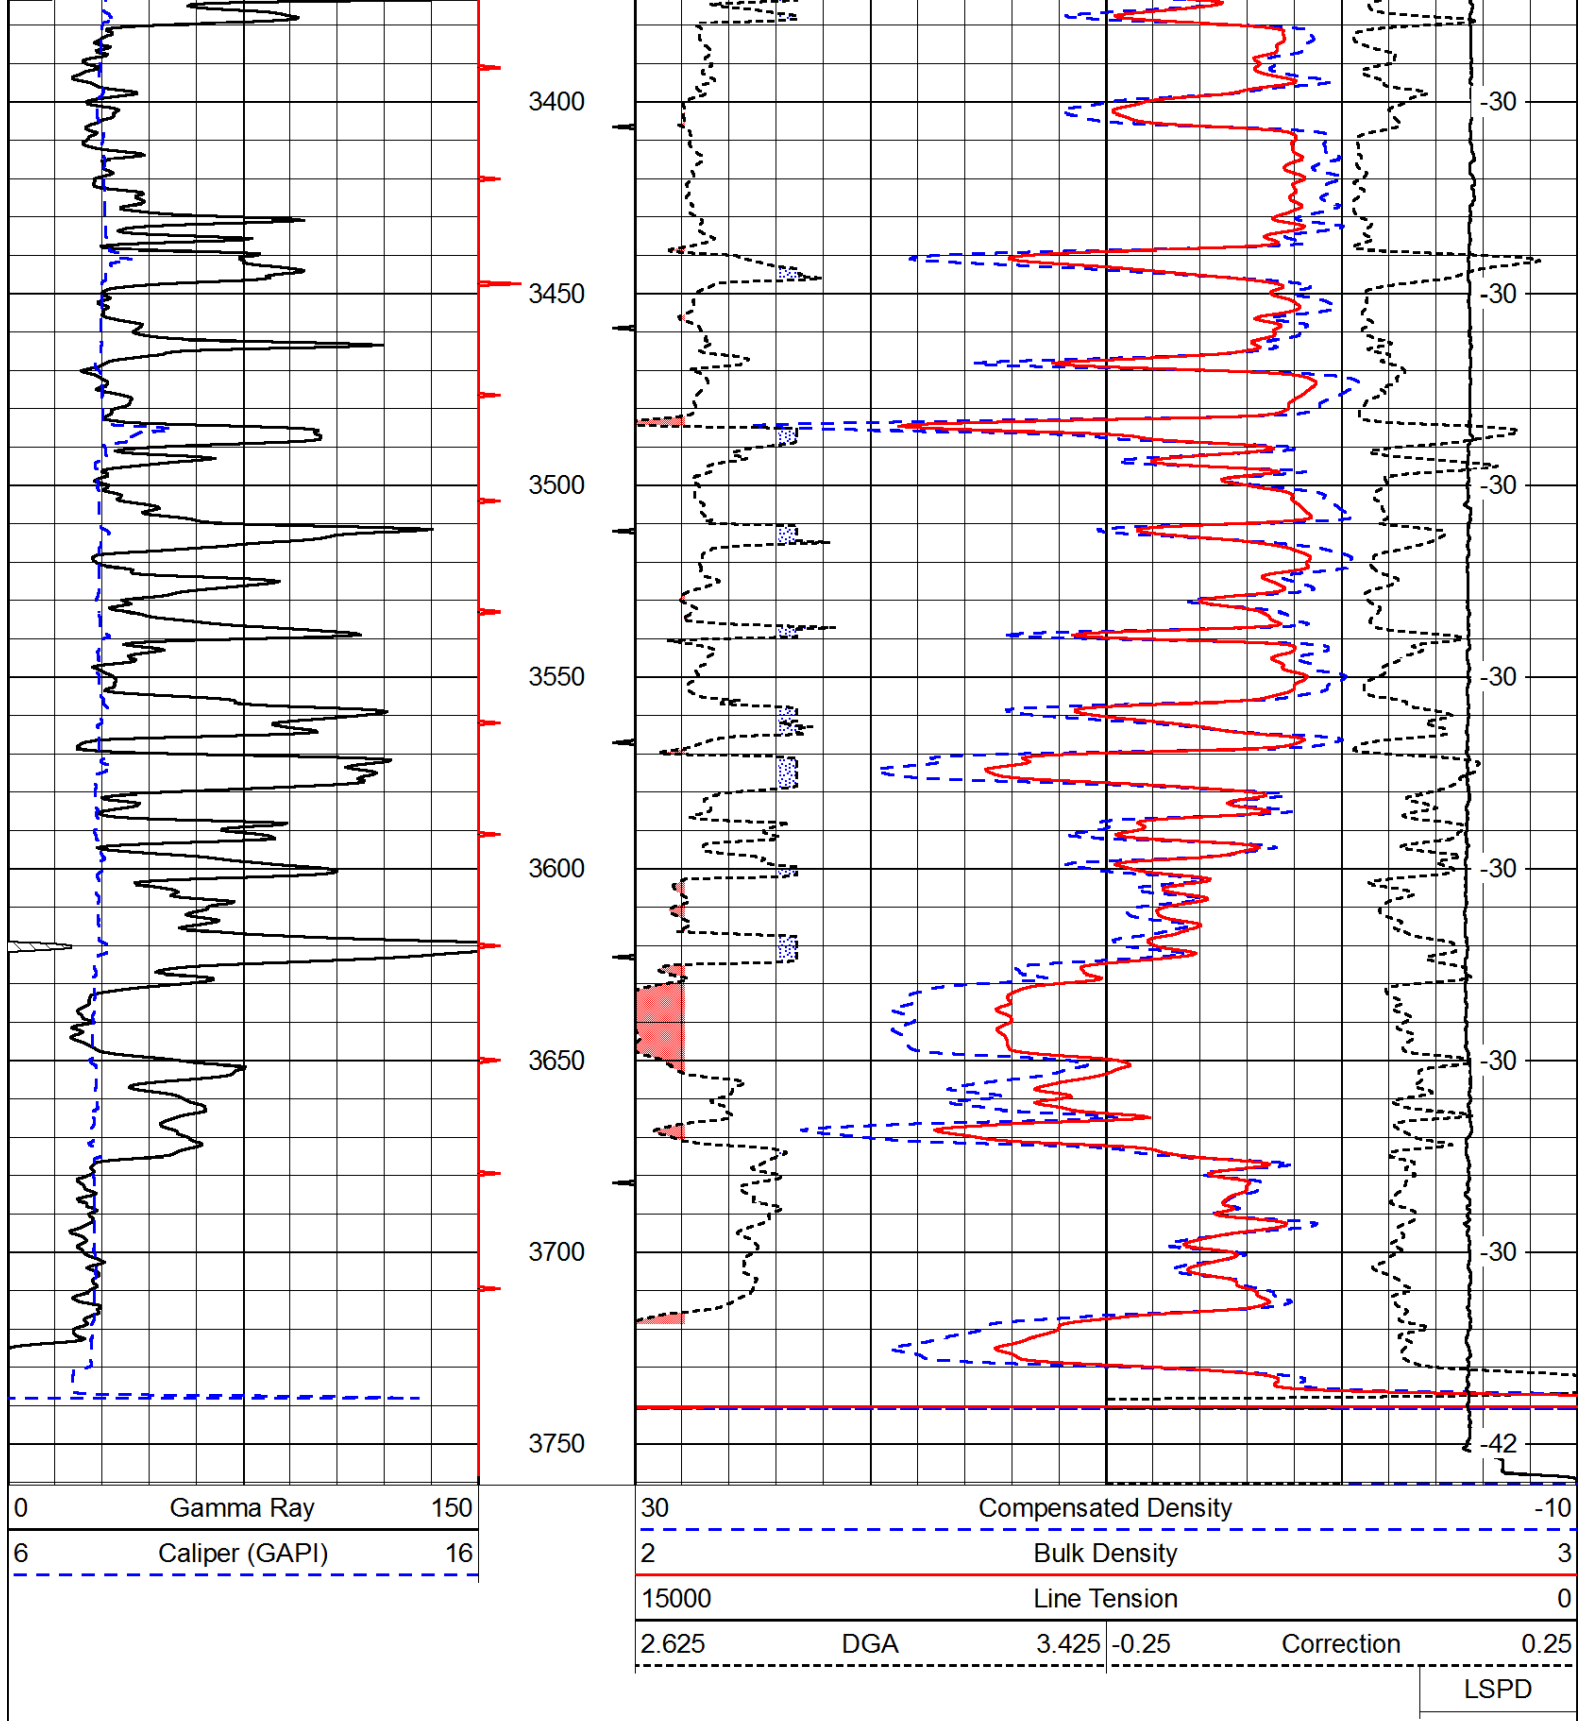

0	Gamma Ray	150
6	Caliper (GAPI)	16

30	Compensated Density		-10
2	Bulk Density		3
15000	Line Tension		0
2.625	DGA	3.425	-0.25
			Correction
			0.25
LSPD			

Database File: c:\warrior\data\tdi_dolores #1\tdi_dolores_1hd.db
 Dataset Pathname: dil/tdist3
 Presentation Format: cndlspec
 Dataset Creation: Tue Jun 10 16:07:03 2014
 Charted by: Depth in Feet scaled 1:240

0	Gamma Ray	150	30	Compensated Neutron (Limestone)	-10
6	Caliper (GAPI)	16	30	Compensated Density (Limestone)	-10
			2.625	DGA	3.425
				-0.25	Correction
					0.25

6	Caliper (GAPI)	16
---	----------------	----

30	Compensated Density (Limestone)				-10
2.625	DGA	3.425	-0.25	Correction	0.25
15000	Line Tension				0
					LSPD