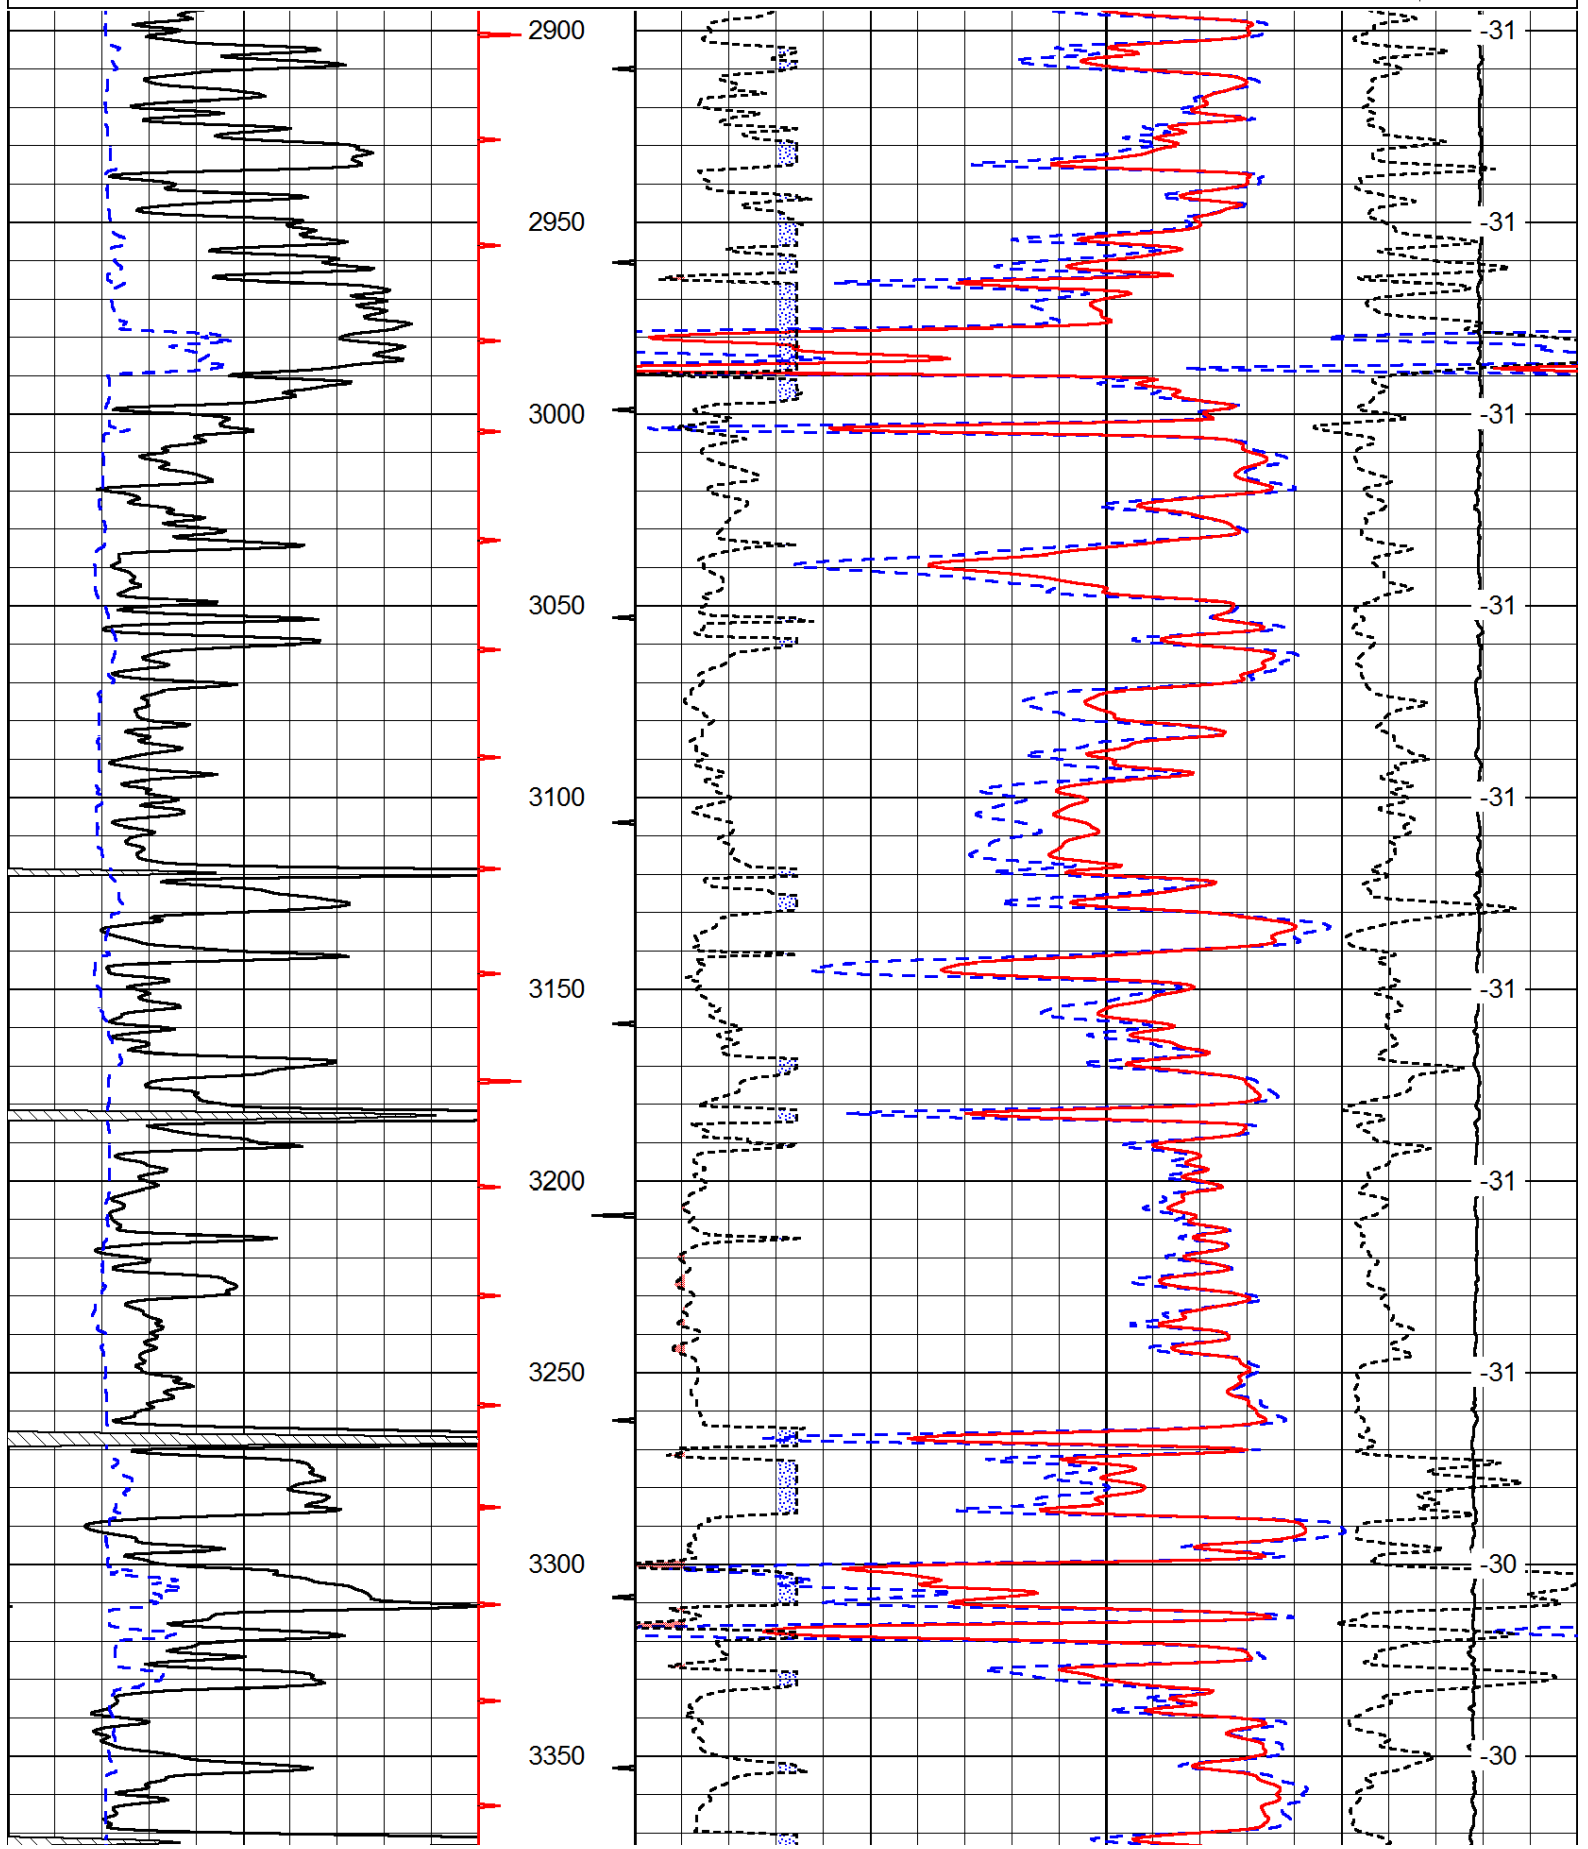

0	Gamma Ray	150
6	Caliper (GAPI)	16

30	Compensated Density		-10
2	Bulk Density		3
15000	Line Tension		0
2.625	DGA	3.425	-0.25
			Correction
			0.25
LSPD			

Database File: c:\warrior\data\tdi_dolores #1\tdi_dolores_1hd.db
 Dataset Pathname: dil/tdist3
 Presentation Format: cndlspec
 Dataset Creation: Tue Jun 10 16:07:03 2014
 Charted by: Depth in Feet scaled 1:240

0	Gamma Ray	150	30	Compensated Neutron (Limestone)	-10
6	Caliper (GAPI)	16	30	Compensated Density (Limestone)	-10
			2.625	DGA	3.425
				-0.25	Correction
					0.25

6	Caliper (GAPI)	16
---	----------------	----

30	Compensated Density (Limestone)				-10
2.625	DGA	3.425	-0.25	Correction	0.25
15000	Line Tension				0
					LSPD