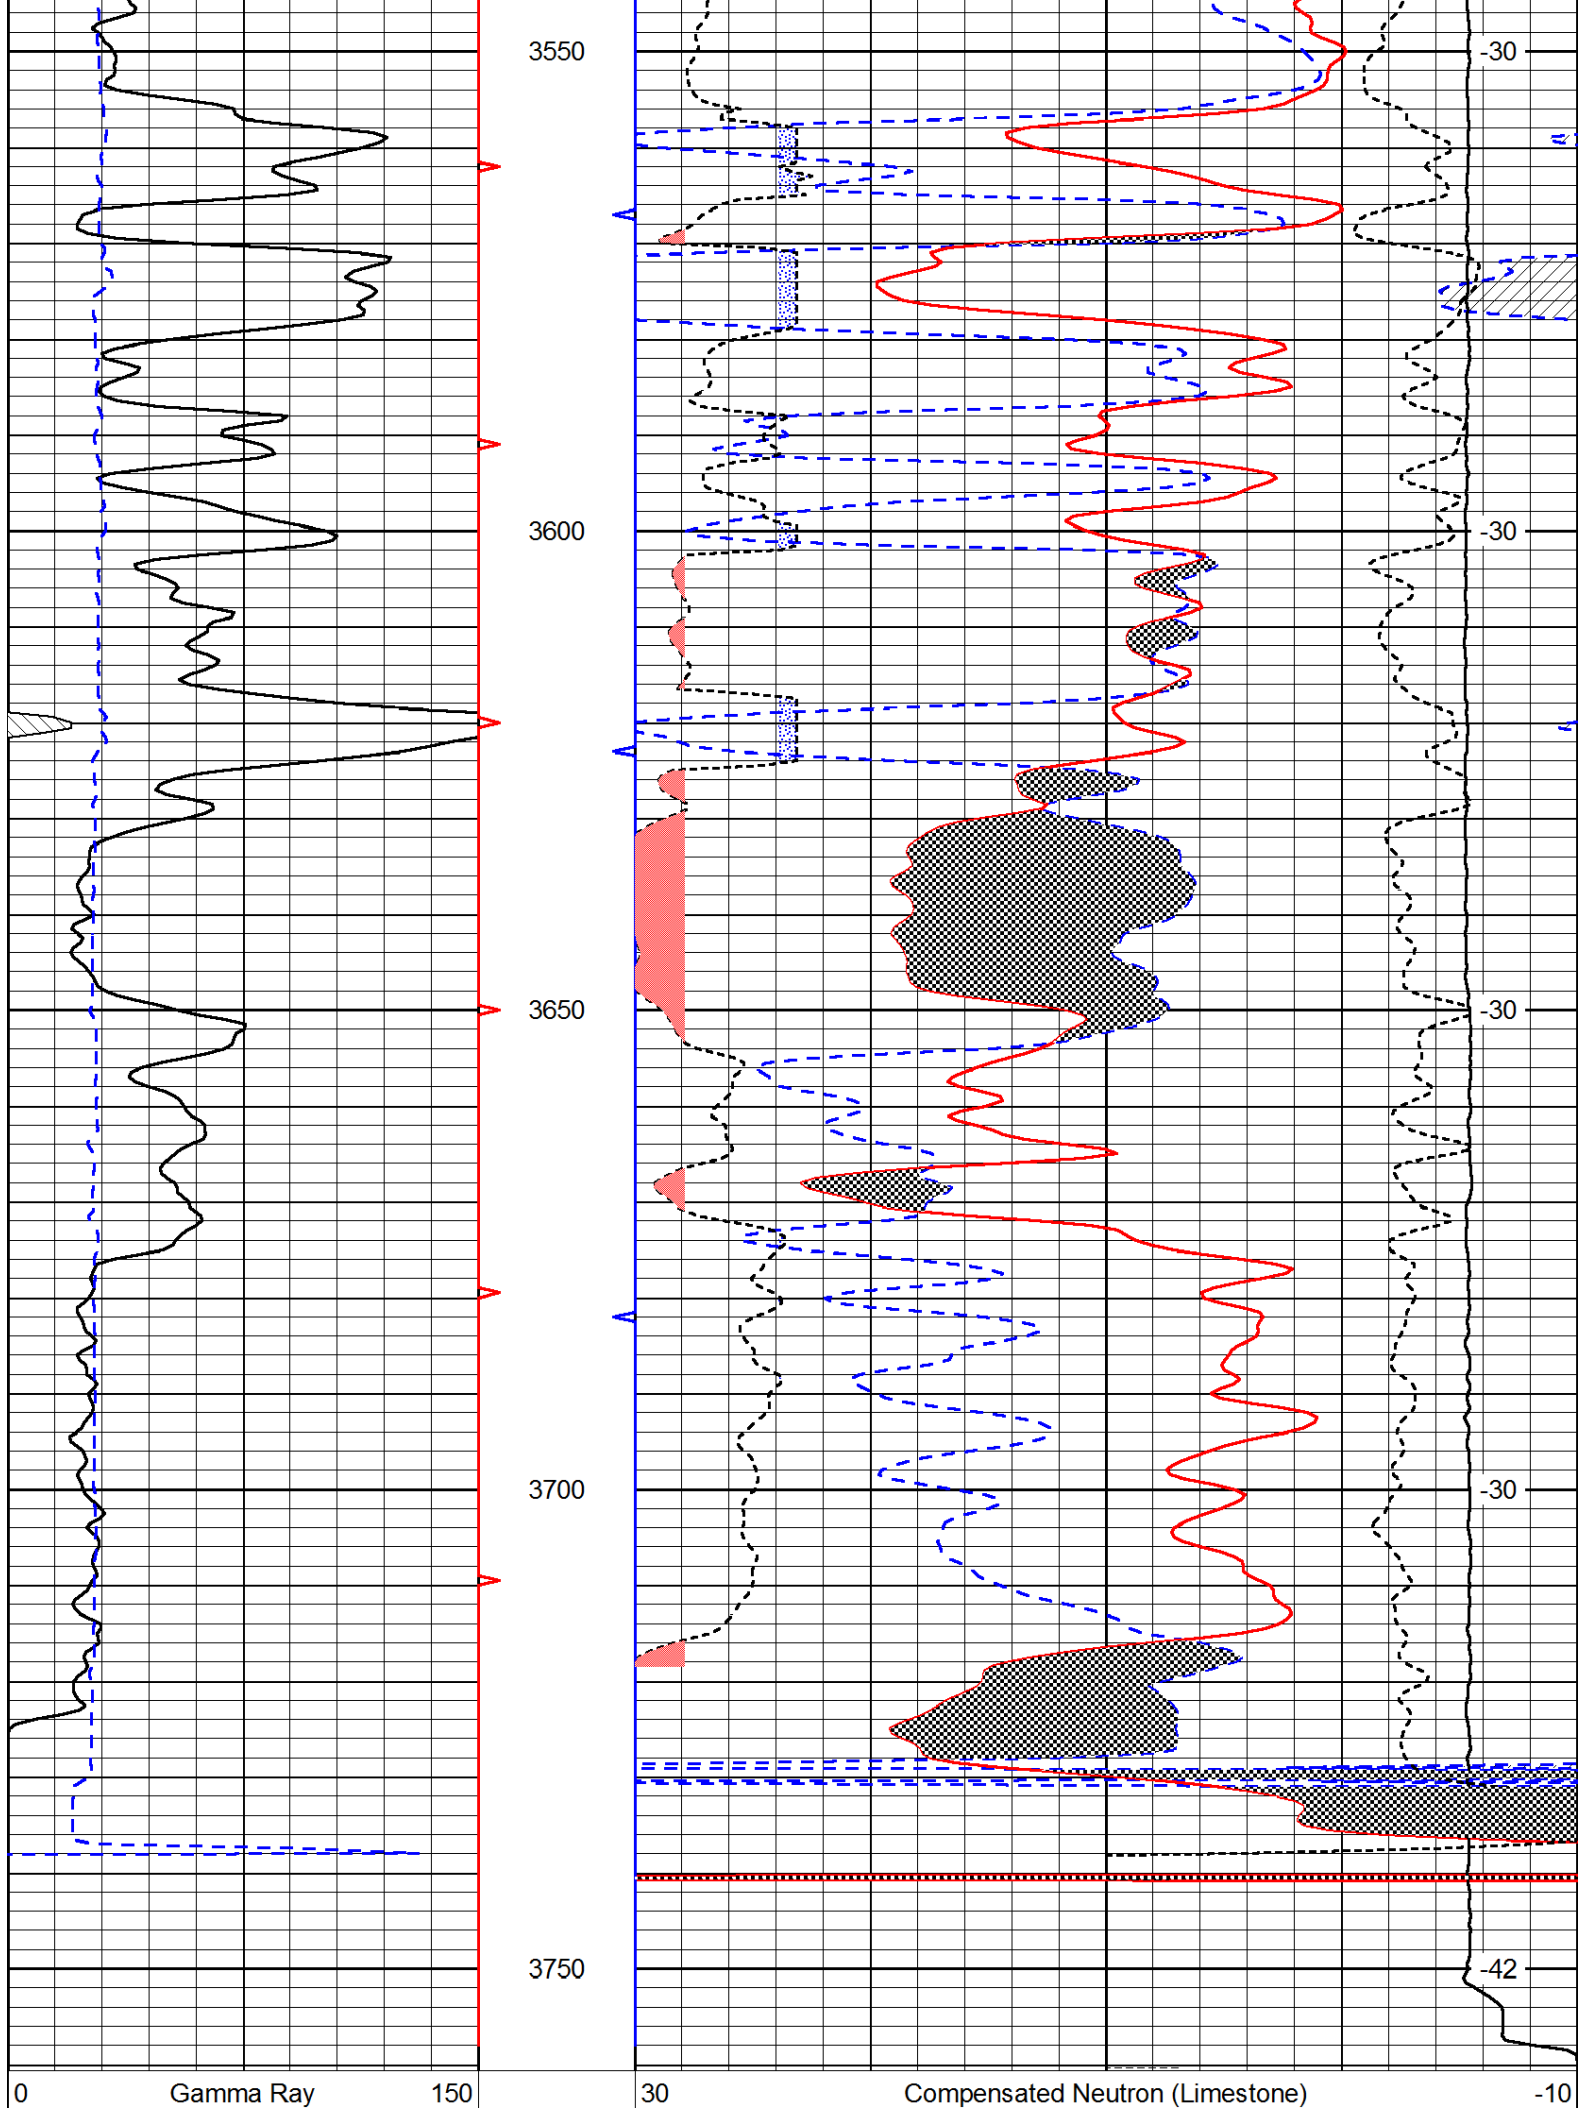

0	Gamma Ray	150
6	Caliper (GAPI)	16

30	Compensated Density		-10
2	Bulk Density		3
15000	Line Tension		0
2.625	DGA	3.425	-0.25
			Correction
			0.25
LSPD			

Database File: c:\warrior\data\tdi_dolores #1\tdi_dolores_1hd.db
 Dataset Pathname: dil/tdist3
 Presentation Format: cndlspec
 Dataset Creation: Tue Jun 10 16:07:03 2014
 Charted by: Depth in Feet scaled 1:240

0	Gamma Ray	150	30	Compensated Neutron (Limestone)	-10
6	Caliper (GAPI)	16	30	Compensated Density (Limestone)	-10
			2.625	DGA	3.425
				-0.25	Correction
					0.25

6	Caliper (GAPI)	16
---	----------------	----

30	Compensated Density (Limestone)				-10
2.625	DGA	3.425	-0.25	Correction	0.25
15000	Line Tension				0
					LSPD