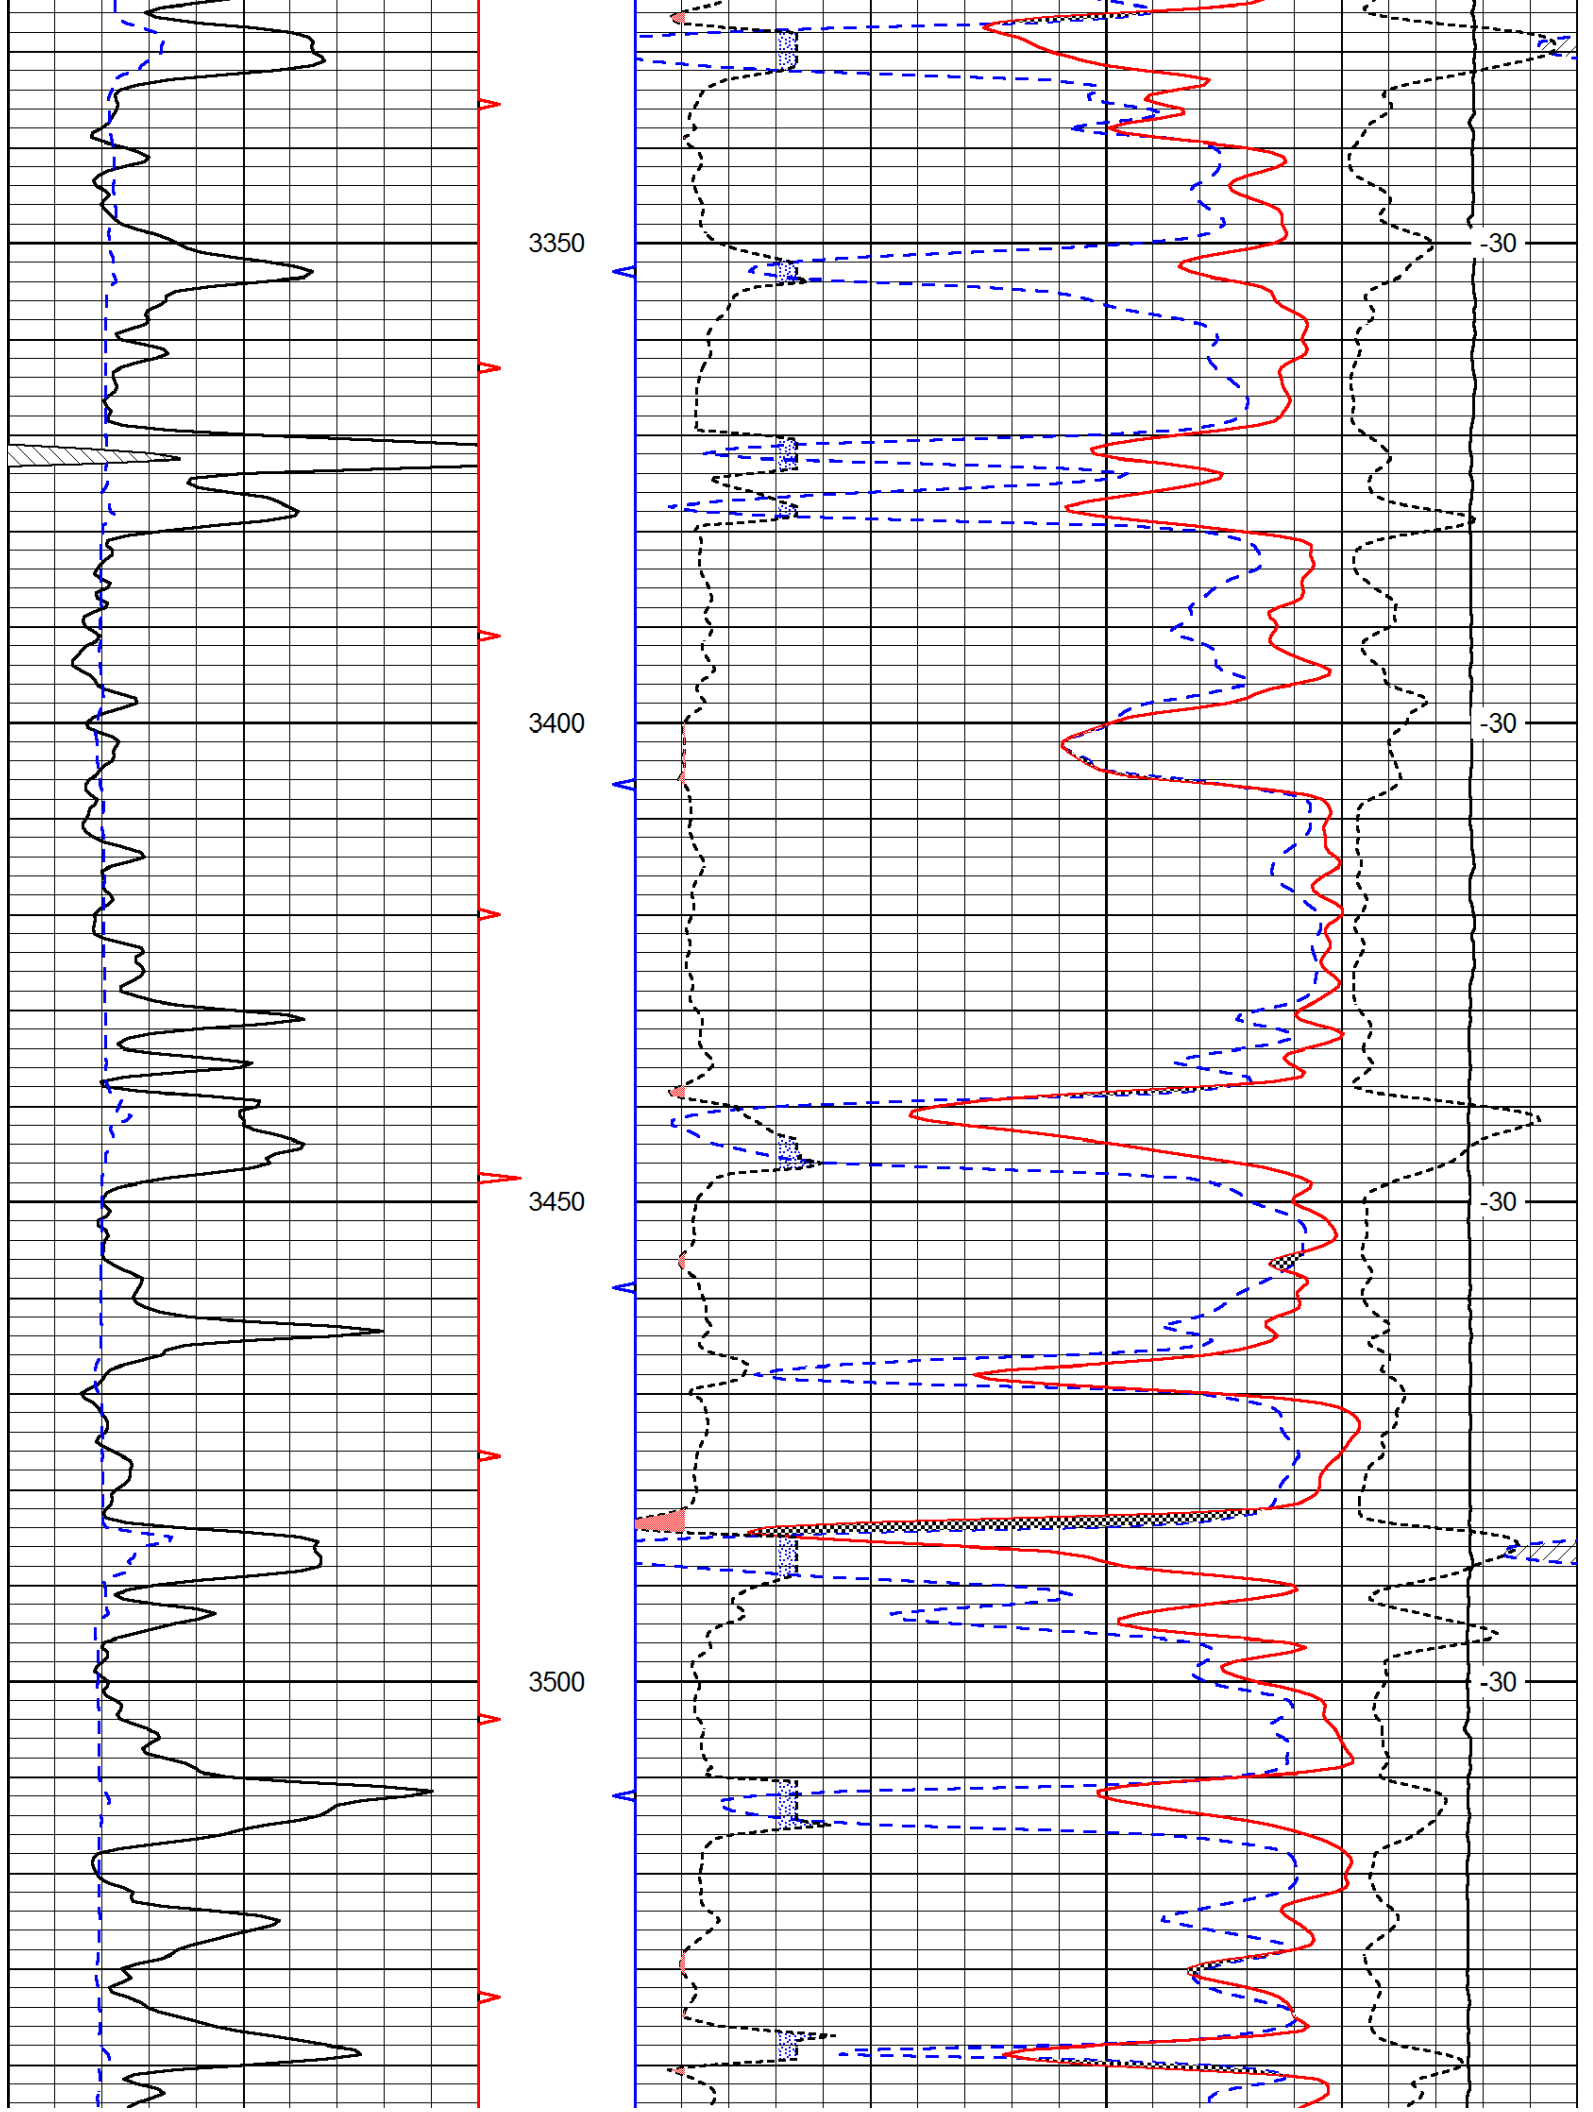

0	Gamma Ray	150
6	Caliper (GAPI)	16

30	Compensated Density		-10
2	Bulk Density		3
15000	Line Tension		0
2.625	DGA	3.425	-0.25
			Correction
			0.25
LSPD			

Database File: c:\warrior\data\tdi_dolores #1\tdi_dolores_1hd.db
 Dataset Pathname: dil/tdist3
 Presentation Format: cndlspec
 Dataset Creation: Tue Jun 10 16:07:03 2014
 Charted by: Depth in Feet scaled 1:240

0	Gamma Ray	150	30	Compensated Neutron (Limestone)	-10
6	Caliper (GAPI)	16	30	Compensated Density (Limestone)	-10
			2.625	DGA	3.425
				-0.25	Correction
					0.25

6	Caliper (GAPI)	16
---	----------------	----

30	Compensated Density (Limestone)				-10
2.625	DGA	3.425	-0.25	Correction	0.25
15000	Line Tension				0
					LSPD