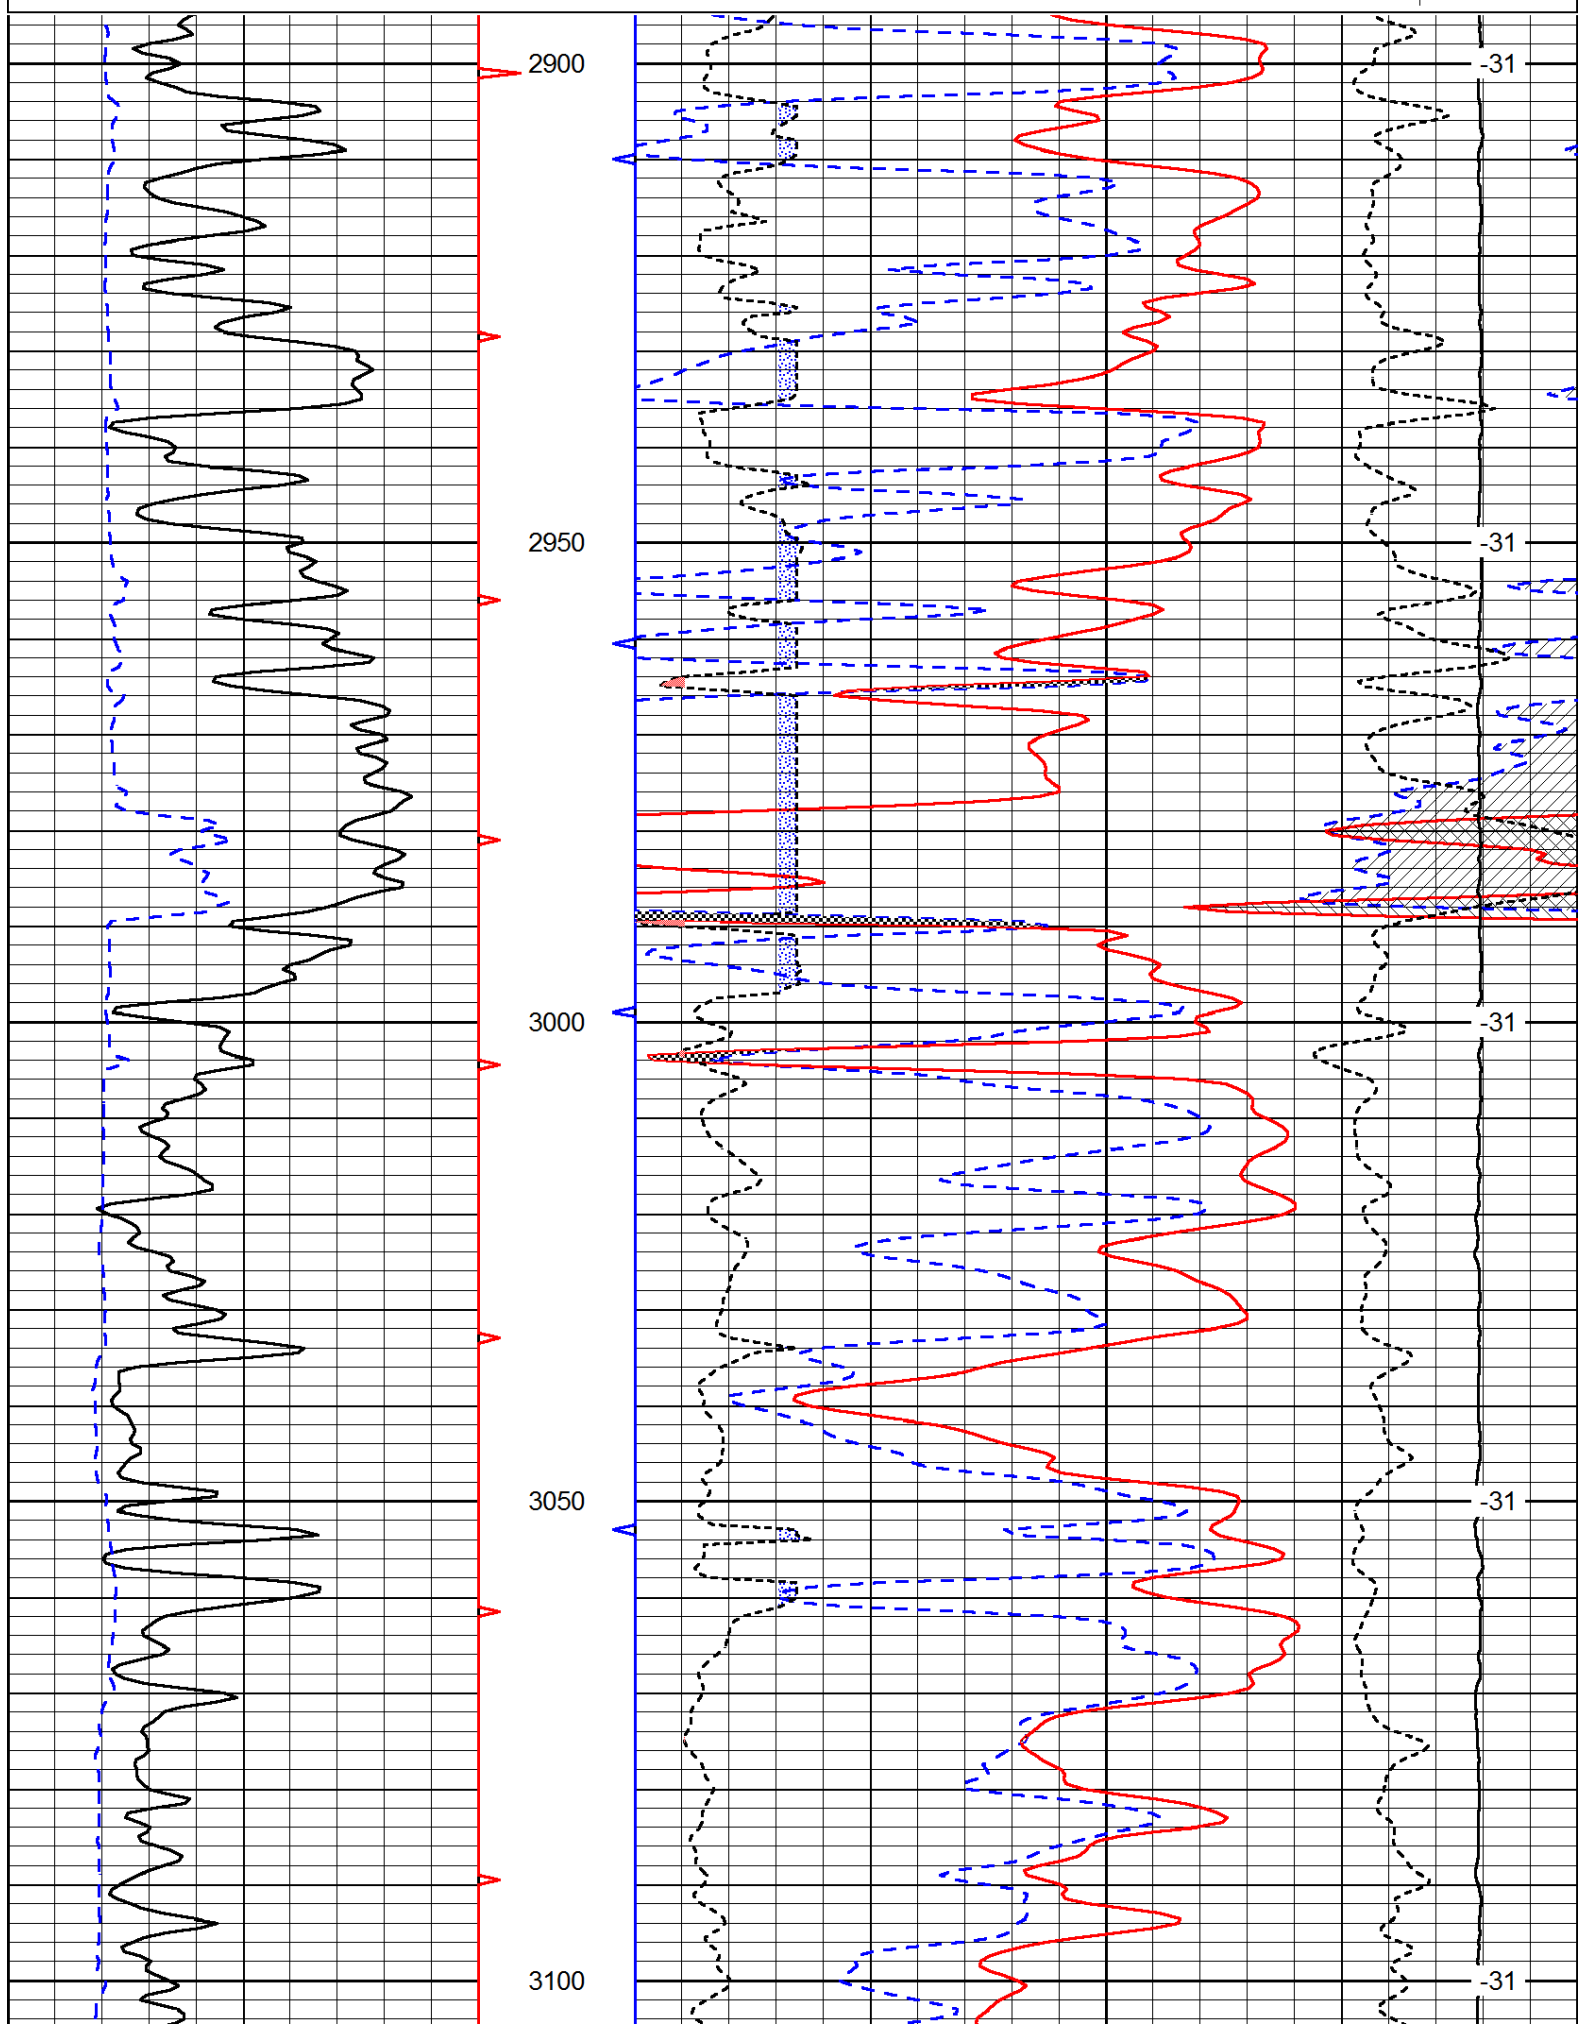

0	Gamma Ray	150
6	Caliper (GAPI)	16

30	Compensated Density		-10
2	Bulk Density		3
15000	Line Tension		0
2.625	DGA	3.425	-0.25
			Correction
			0.25
LSPD			

Database File: c:\warrior\data\tdi_dolores #1\tdi_dolores_1hd.db
 Dataset Pathname: dil/tdist3
 Presentation Format: cndlspec
 Dataset Creation: Tue Jun 10 16:07:03 2014
 Charted by: Depth in Feet scaled 1:240

0	Gamma Ray	150	30	Compensated Neutron (Limestone)	-10
6	Caliper (GAPI)	16	30	Compensated Density (Limestone)	-10
			2.625	DGA	3.425
				-0.25	Correction
					0.25

6	Caliper (GAPI)	16
---	----------------	----

30	Compensated Density (Limestone)				-10
2.625	DGA	3.425	-0.25	Correction	0.25
15000	Line Tension				0
					LSPD