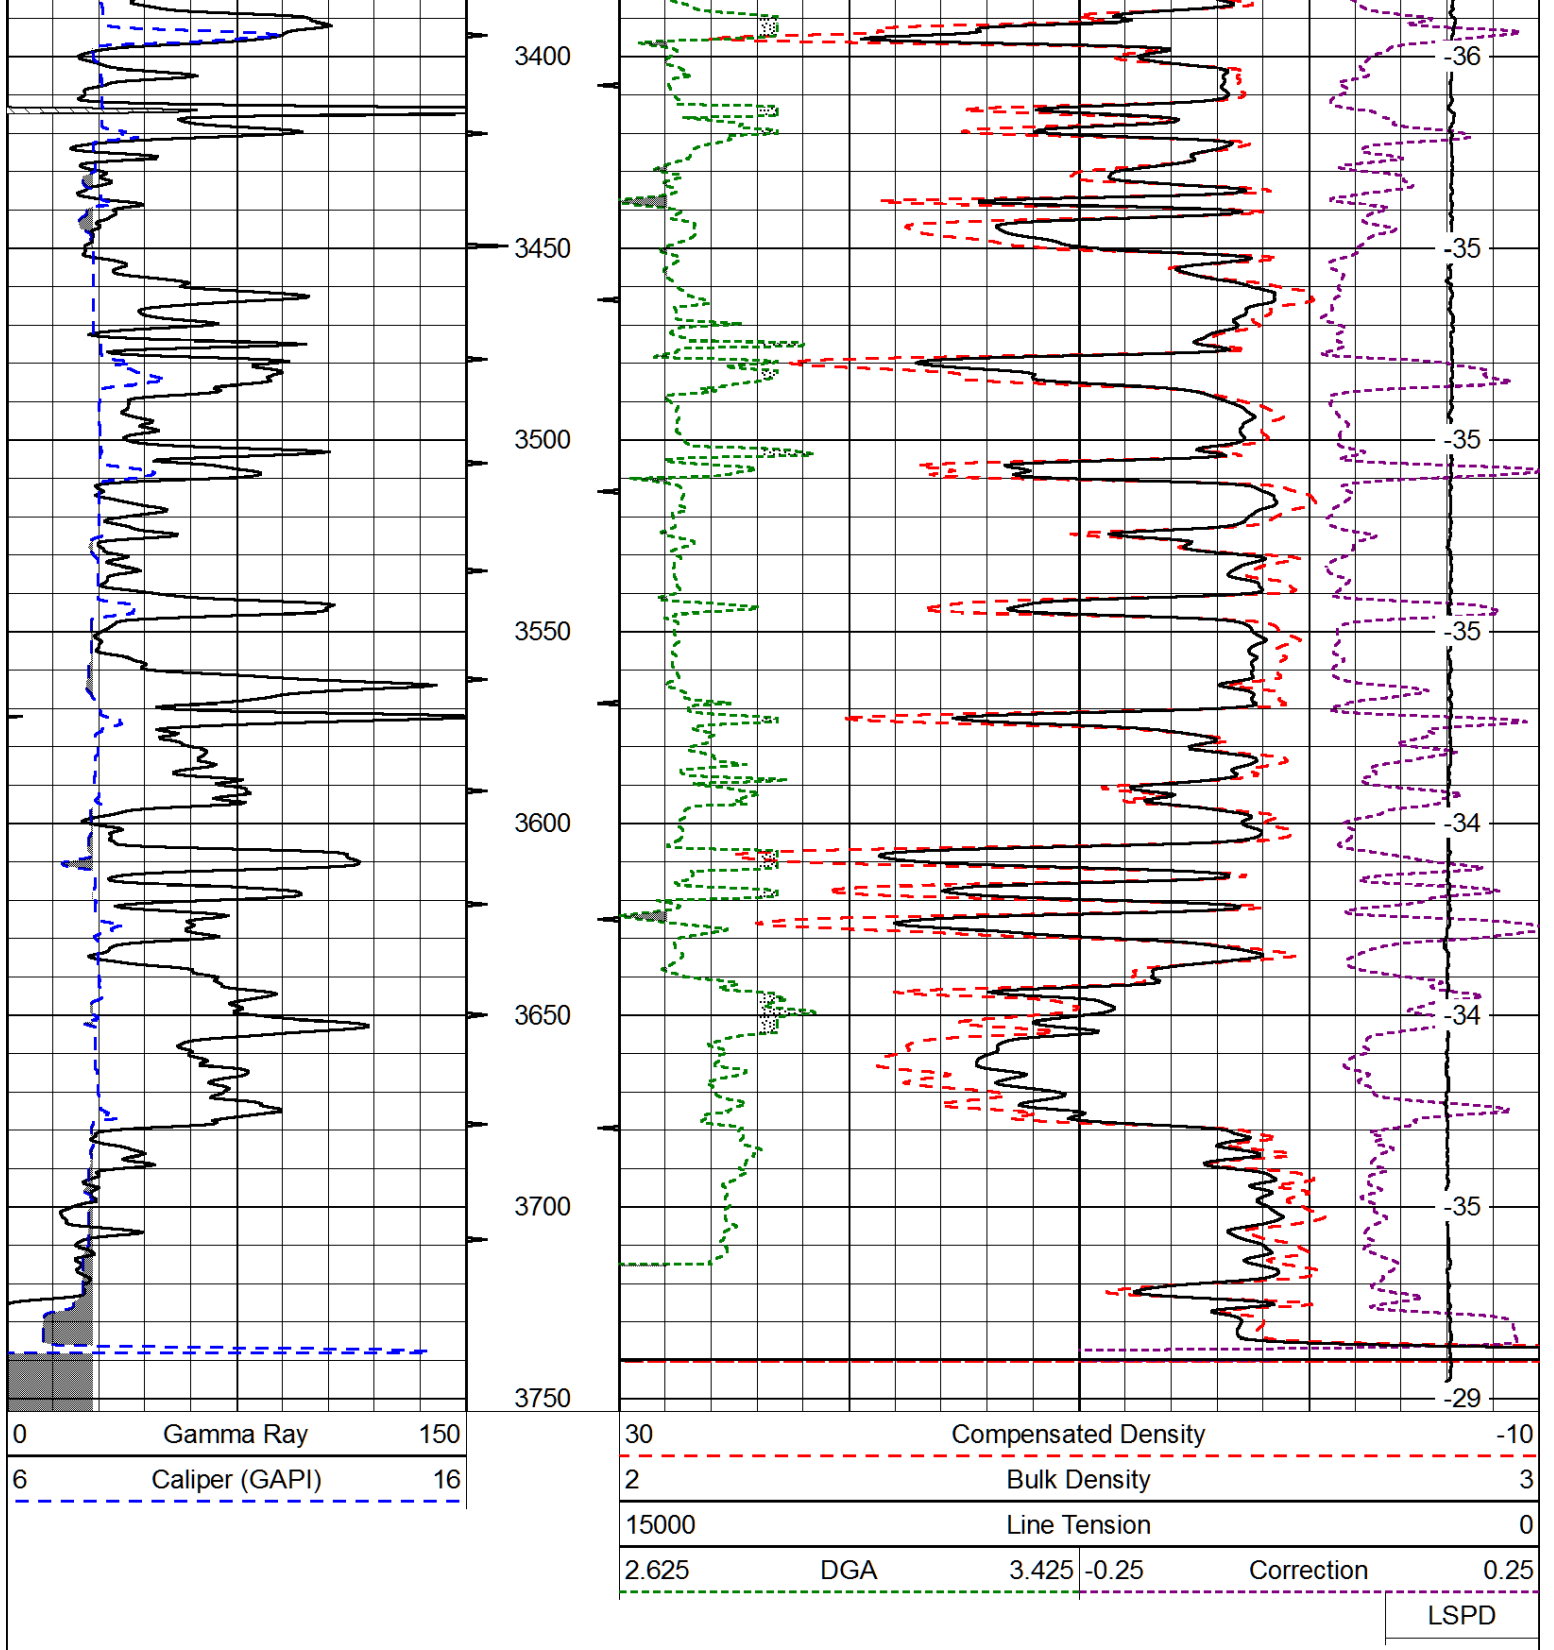

Gamma Ray	150
Caliper (GAPI)	16

30	Compensated Density	-10			
2	Bulk Density	3			
15000	Line Tension	0			
2.625	DGA	3.425	-0.25	Correction	0.25
LSPD					

Database File: cobalt\_sack\_trust\_a\_1\_24hd.db  
 Dataset Pathname: DIL/cobstk  
 Presentation Format: cndlspec  
 Dataset Creation: Wed Aug 13 19:25:53 2014  
 Charted by: Depth in Feet scaled 1:240