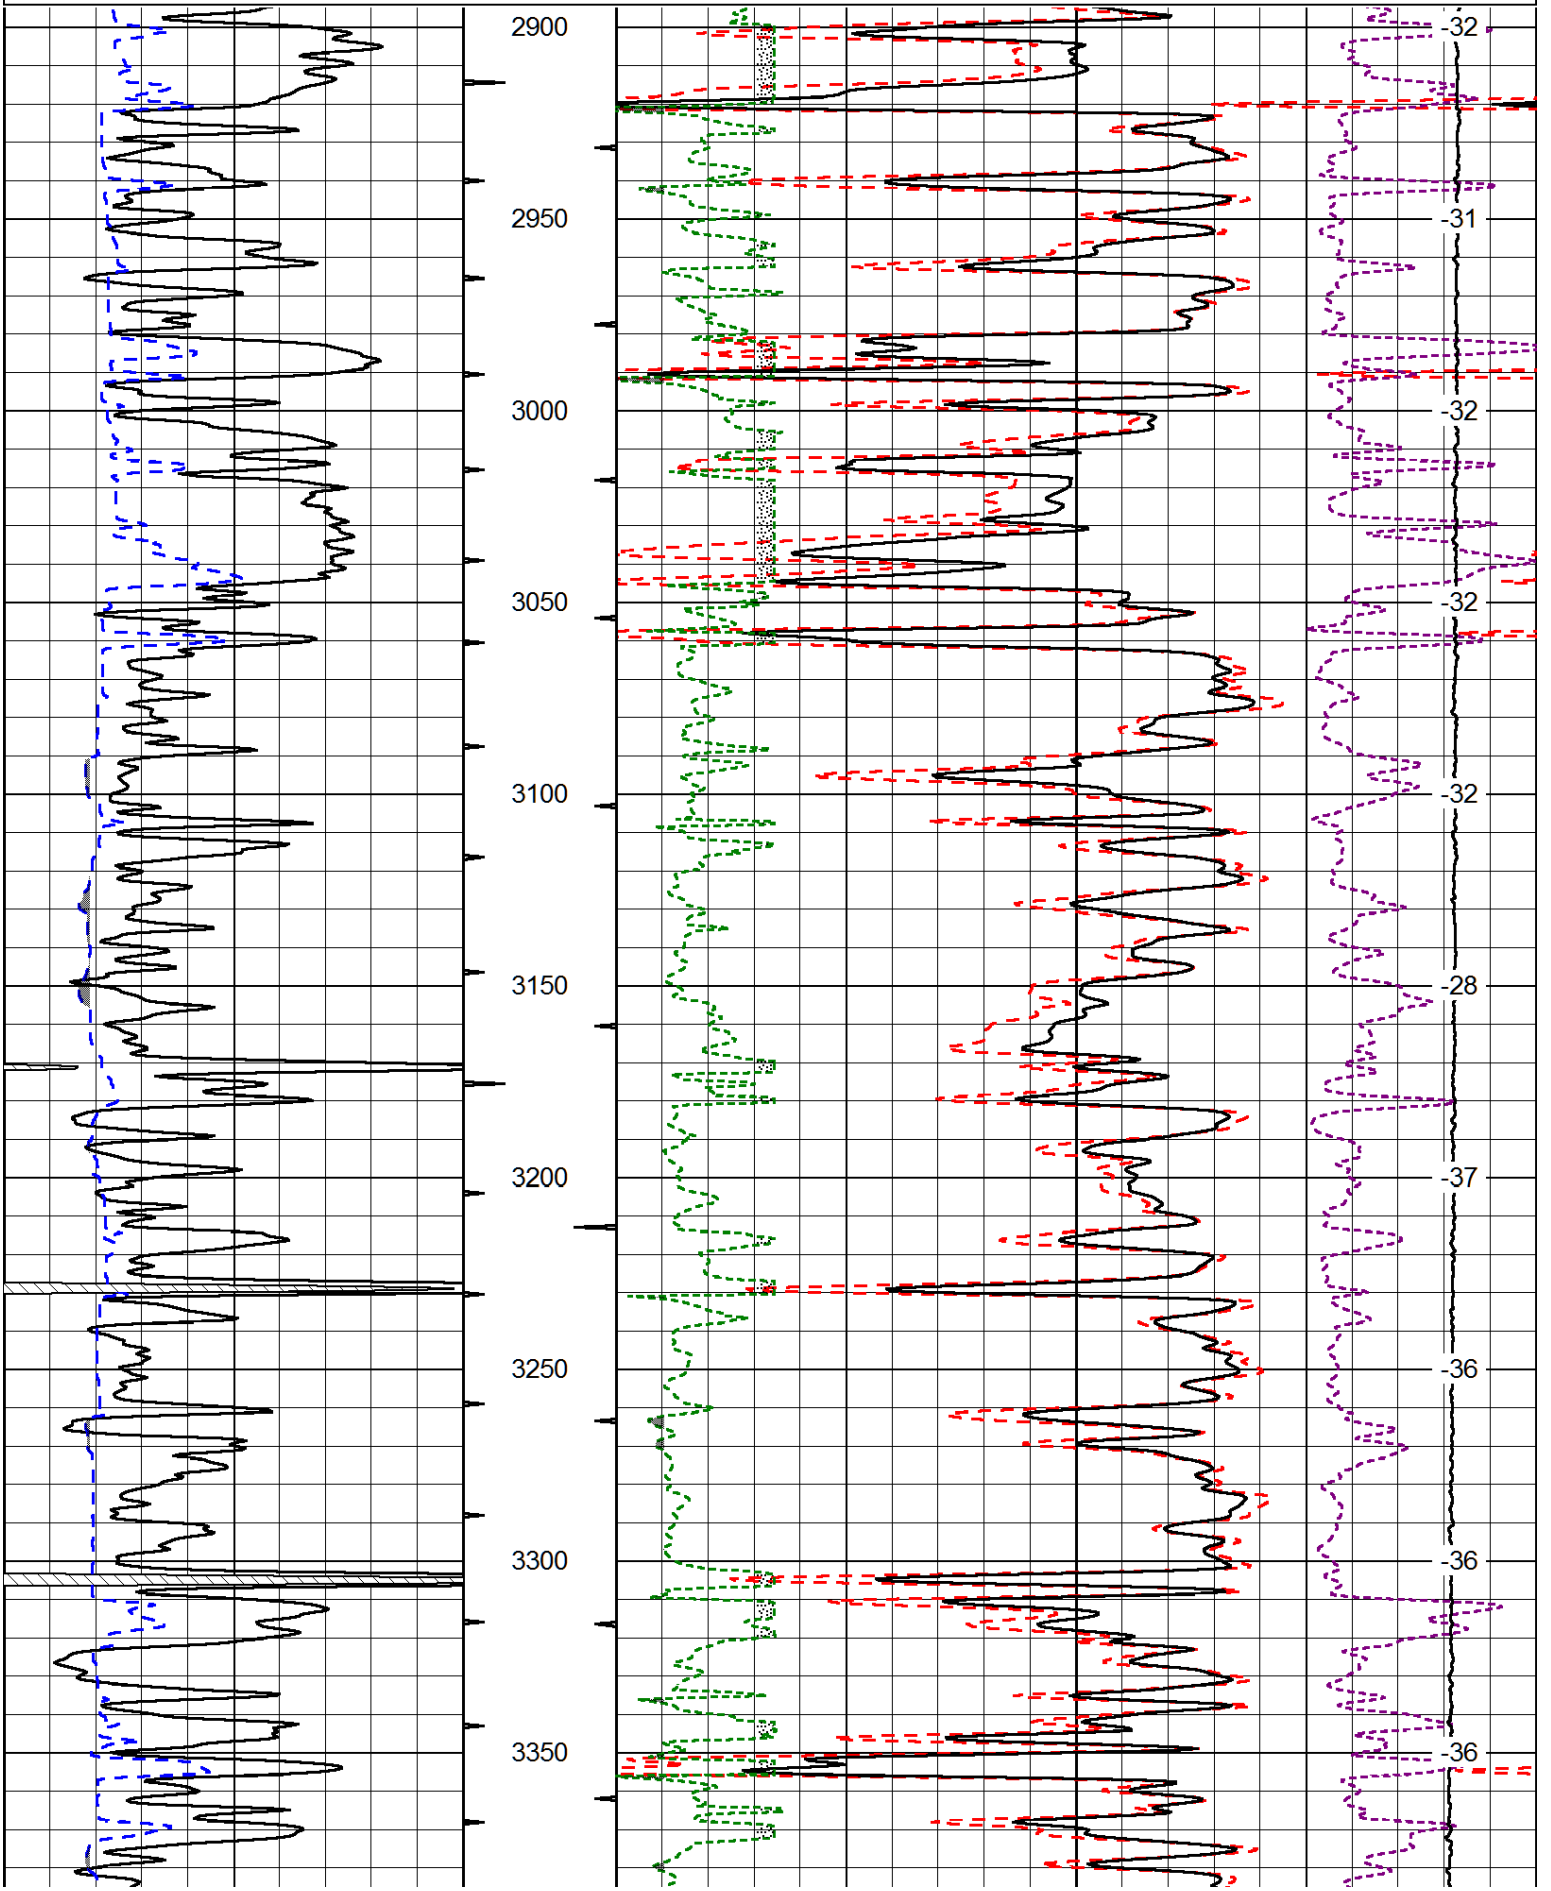

Gamma Ray	150
Caliper (GAPI)	16

30	Compensated Density	-10			
2	Bulk Density	3			
15000	Line Tension	0			
2.625	DGA	3.425	-0.25	Correction	0.25
LSPD					

Database File: cobalt\_sack\_trust\_a\_1\_24hd.db  
 Dataset Pathname: DIL/cobstk  
 Presentation Format: cndlspec  
 Dataset Creation: Wed Aug 13 19:25:53 2014  
 Charted by: Depth in Feet scaled 1:240