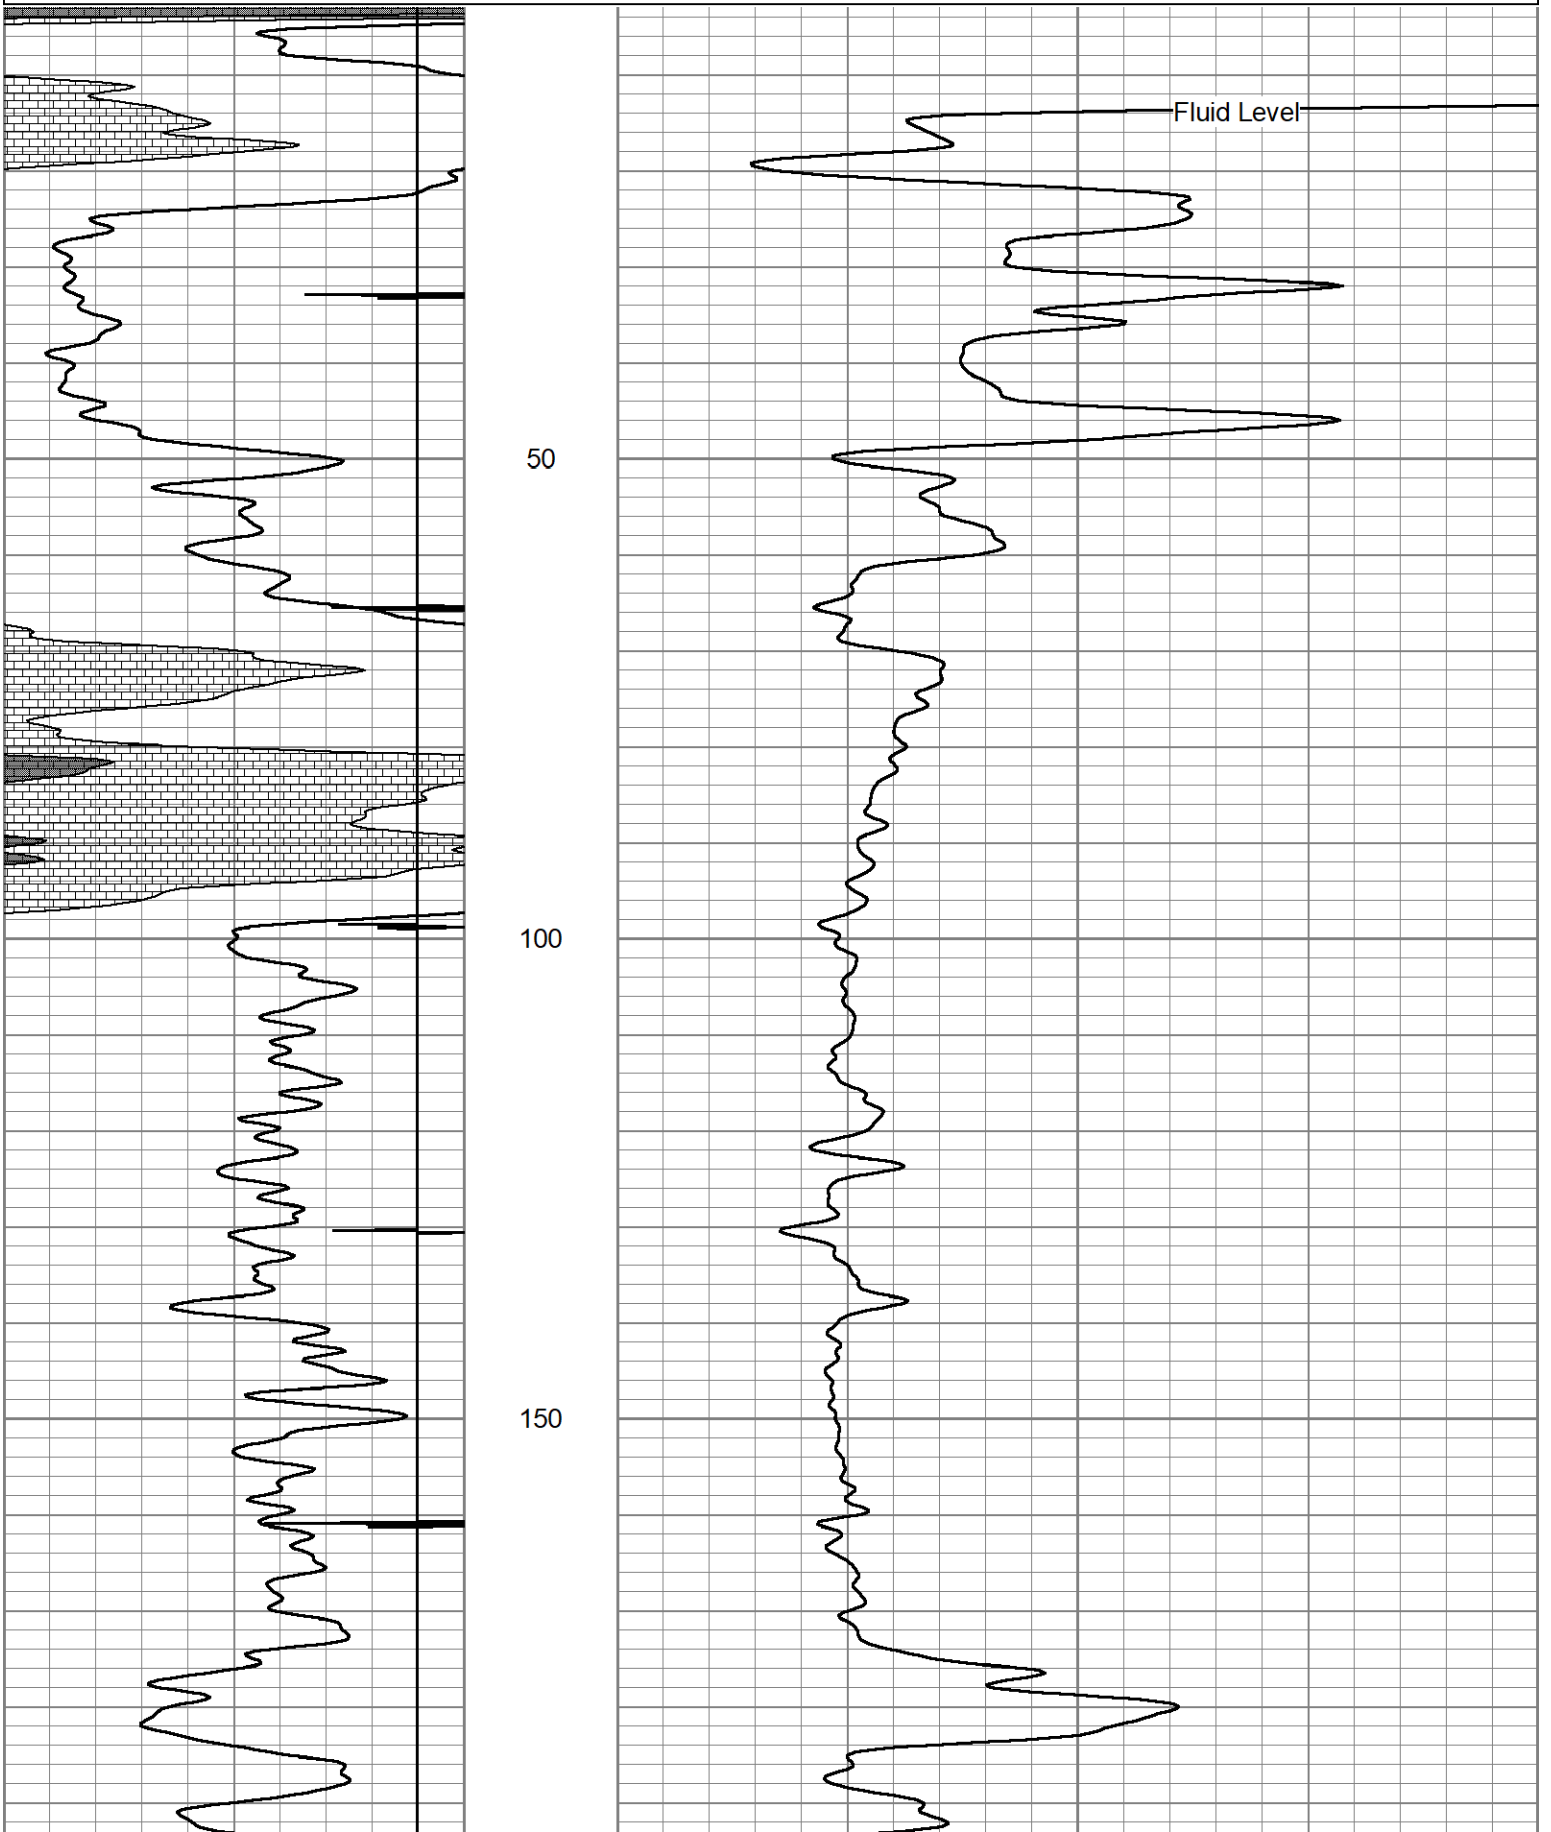

Database File 5902 ow4 neu rockin bar melander rbn 19.db
Dataset Pathname pass1.2
Presentation Format 911grn
Dataset Creation Wed Oct 06 13:38:41 2021
Charted by Depth in Feet scaled 1:240

20 CCL/1 -2.25
0 GR (GAPI) 150

100 NEU (NAPI) 750

200

250

300

350

400

450

500

550

600

Sensor	Offset (ft)	Schematic	Description	Length (ft)	O.D. (in)	Weight (lb)
GR	5.83		COSGR/NEU/CCL-COSMOS (0001) COSMOS 1 11/16 GR/NEU/CCL	6.88	1.69	20.00
CCL	4.17					
NEU	1.33					
Dataset:		5902 ow4 neu rockin bar melander rbn 19.db: field/well/run1/pass1.2				
Total length:		6.88 ft				
Total weight:		20.00 lb				
O.D.:		1.69 in				