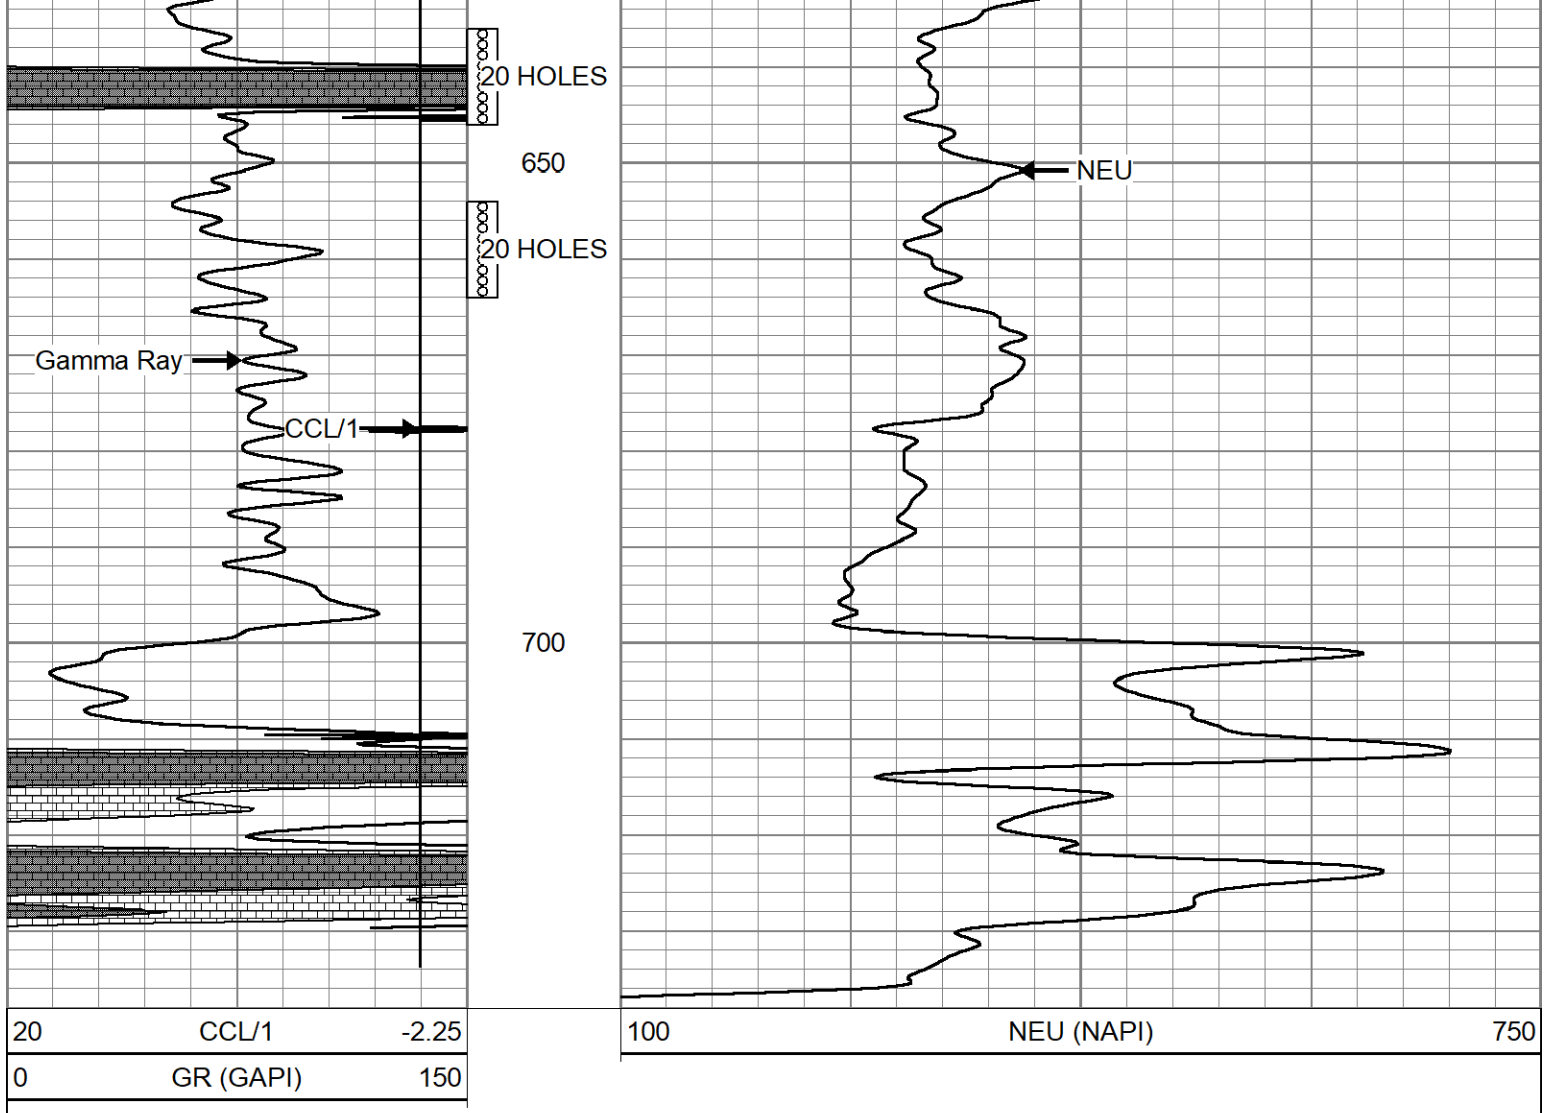

Database File 5902 ow4 neu rockin bar melander rbn 19.db
Dataset Pathname pass1.2
Presentation Format 911grn
Dataset Creation Wed Oct 06 13:38:41 2021
Charted by Depth in Feet scaled 1:240

20 CCL/1 -2.25
0 GR (GAPI) 150

100 NEU (NAPI) 750

200

250

300

350

400

450

500

550

600

Sensor	Offset (ft)	Schematic	Description	Length (ft)	O.D. (in)	Weight (lb)
GR	5.83		COSGR/NEU/CCL-COSMOS (0001) COSMOS 1 11/16 GR/NEU/CCL	6.88	1.69	20.00
CCL	4.17					
NEU	1.33					
Dataset:		5902 ow4 neu rockin bar melander rbn 19.db: field/well/run1/pass1.2				
Total length:		6.88 ft				
Total weight:		20.00 lb				
O.D.:		1.69 in				